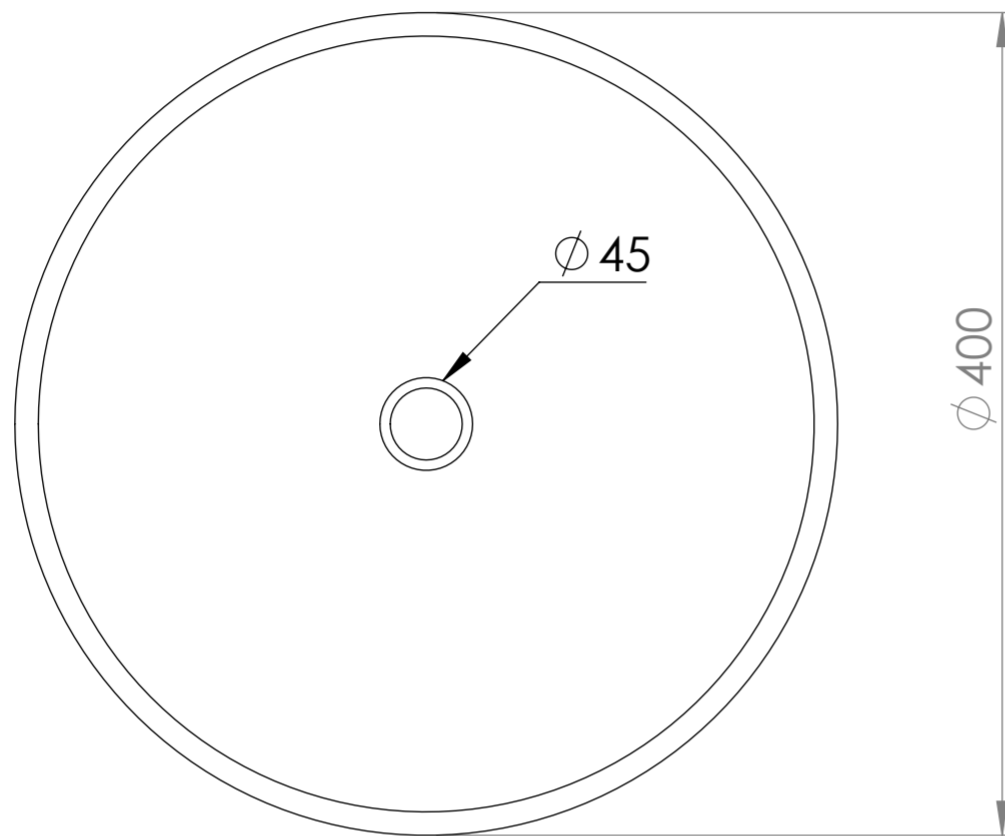

Top View

Waste Fitting

Side View - Section View

LUSO

Product Name	Giro
Material	Marble
Product Size (mm)	400 x 140

All dimensions provided in millimeters.