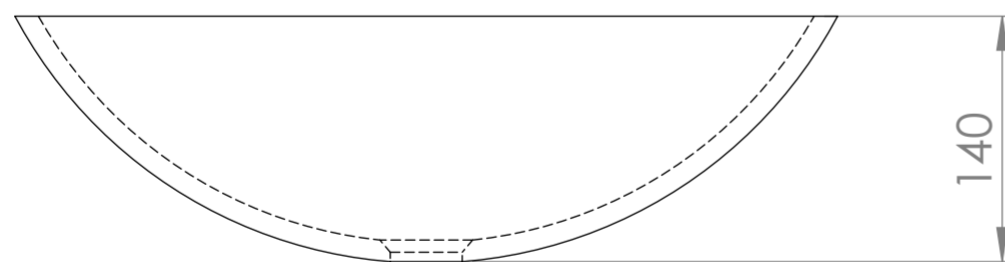

Top View

Waste Fitting

Side View - Section View

LUSO

Product Name	Giro
Material	Marble
Product Size (mm)	400 x 140

All dimensions provided in millimeters.