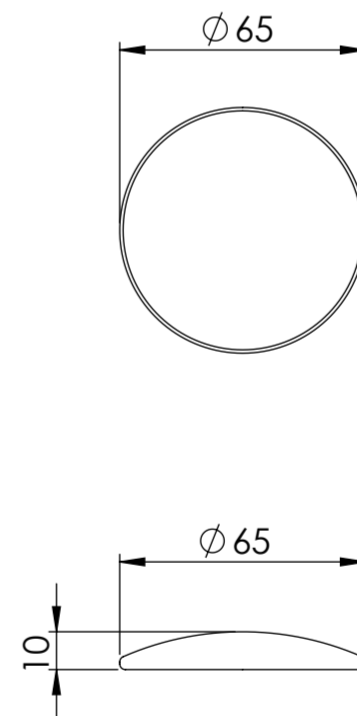

Top View

Waste Fitting

Side View - Section View

LUSO

Product Name	Giro
Material	Marble
Product Size (mm)	400 x 140

All dimensions provided in millimeters.