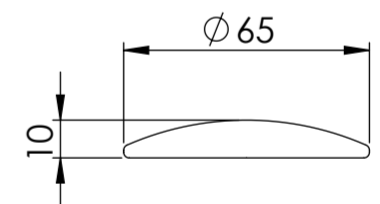

Top View

Waste Fiting

Front View - Section View

Side View - Section View

LUSSO

Product Name	Elegance
Material	Marble
Product Size (mm)	500 x 350 x 130

All dimensions provided in millimeters.