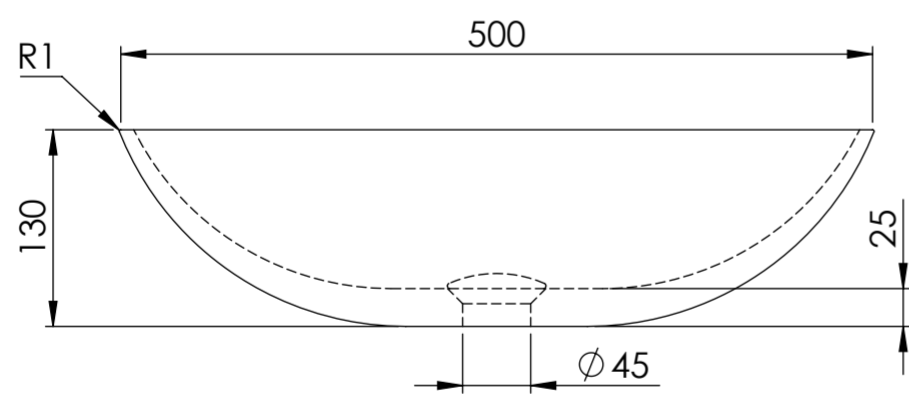

Top View

Waste Fiting

Front View - Section View

Side View - Section View

LUSSO

Product Name	Elegance
Material	Marble
Product Size (mm)	500 x 350 x 130

All dimensions provided in millimeters.