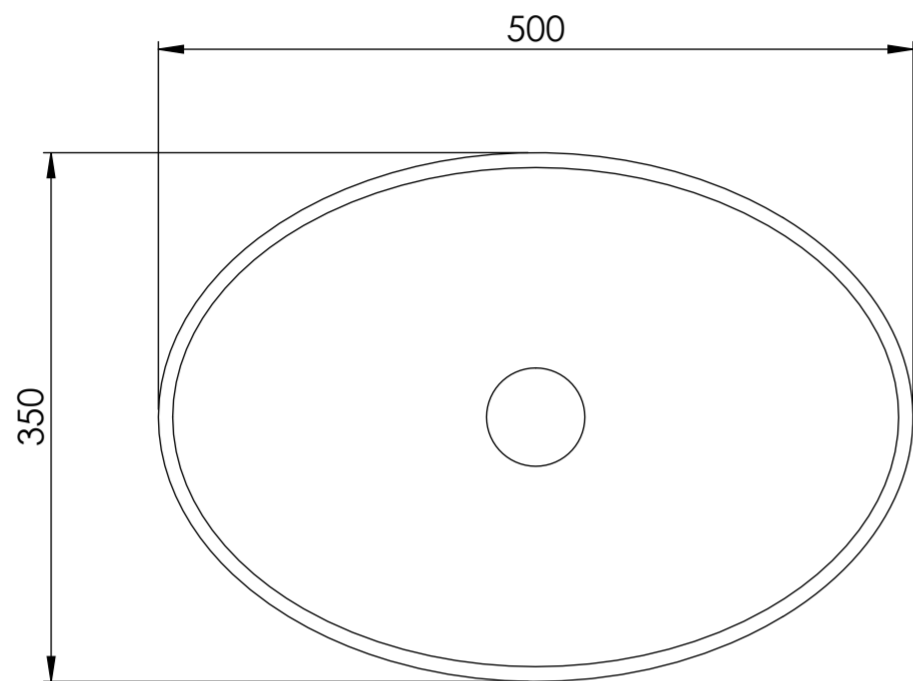

Top View

Waste Fiting

Front View - Section View

Side View - Section View

LUSSO

Product Name	Elegance
Material	Marble
Product Size (mm)	500 x 350 x 130

All dimensions provided in millimeters.