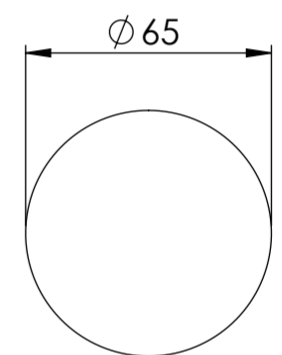

Top View

Waste Fiting

Front View - Section View

Side View - Section View

LUSSO

Product Name	Elegance
Material	Marble
Product Size (mm)	500 x 350 x 130

All dimensions provided in millimeters.