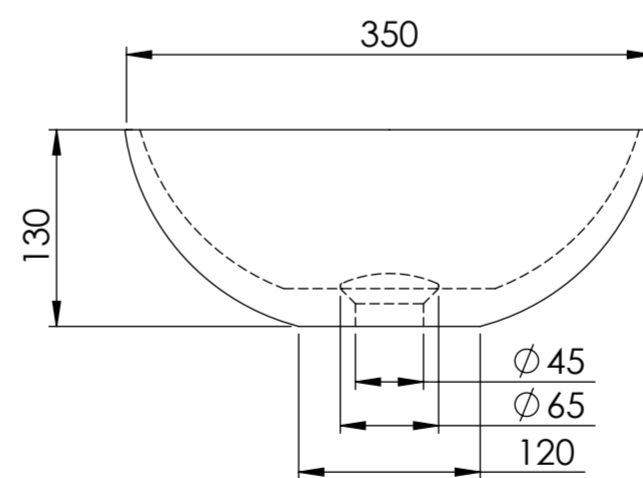

Top View

Waste Fiting

Front View - Section View

Side View - Section View

LUSSO

Product Name	Elegance
Material	Marble
Product Size (mm)	500 x 350 x 130

All dimensions provided in millimeters.