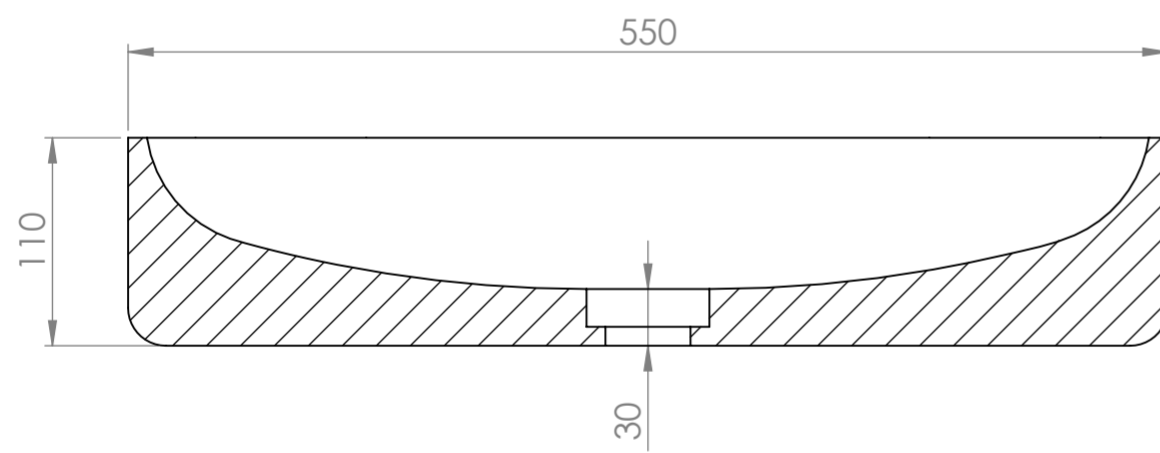

Top View

Front View - Section View

Side View

Waste Cover

<b>LUSO</b>	Product Name	Designo
	Material	Marble
	Product Size (mm)	550 x 360 x 110

All dimensions provided in millimeters.