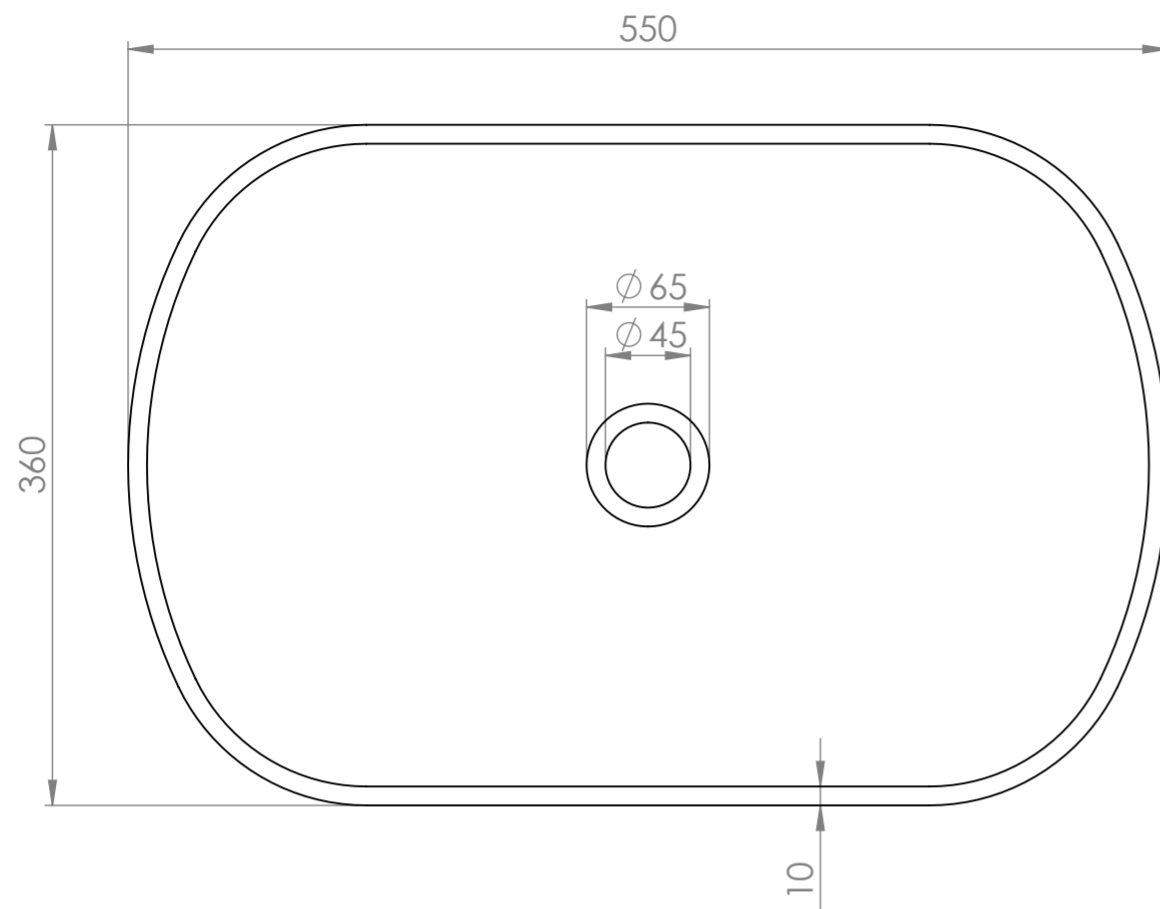

Top View

Front View - Section View

Side View

Waste Cover

<b>LUSO</b>	Product Name	Designo
	Material	Marble
	Product Size (mm)	550 x 360 x 110

All dimensions provided in millimeters.