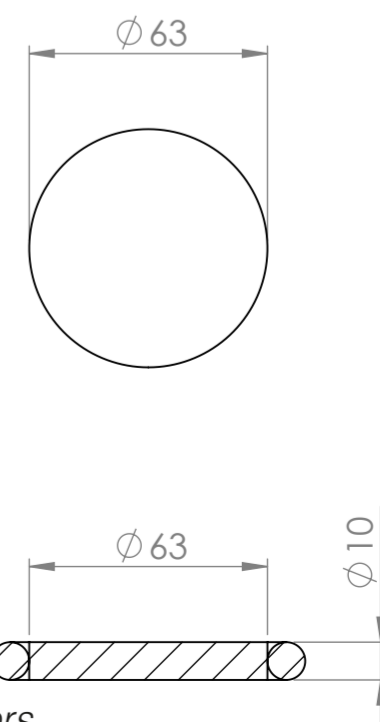

Top View

Front View - Section View

Side View

Waste Cover

<b>LUSO</b>	Product Name	Designo
	Material	Marble
	Product Size (mm)	550 x 360 x 110

All dimensions provided in millimeters.