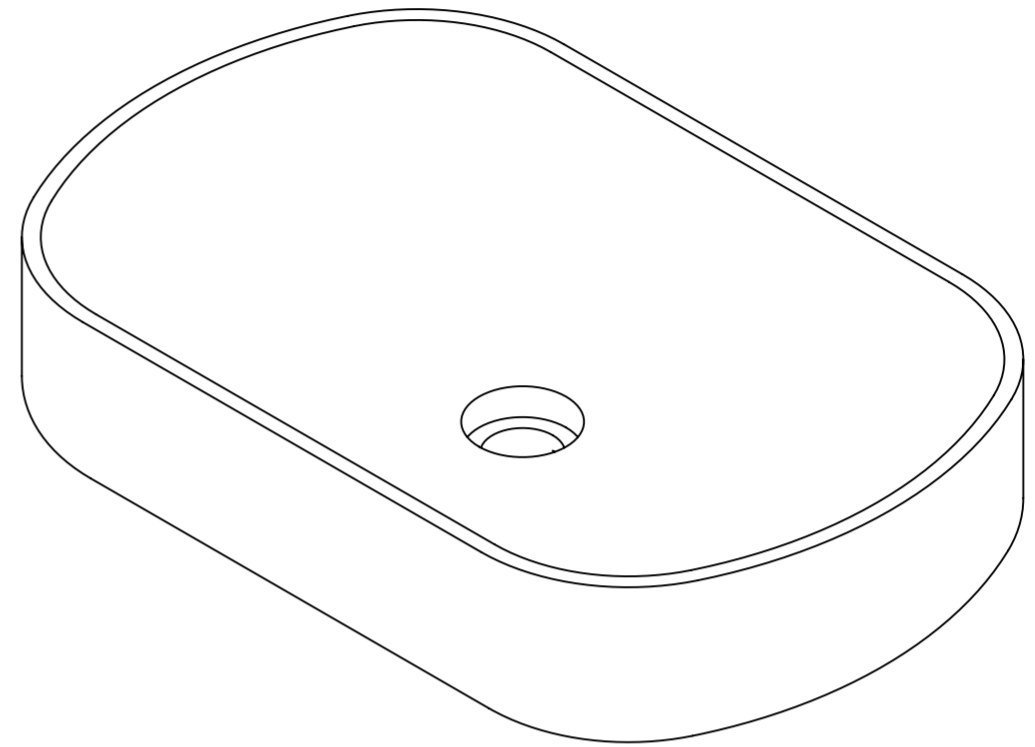

Top View

Front View - Section View

Side View

Waste Cover

<b>LUSO</b>	Product Name	Designo
	Material	Marble
	Product Size (mm)	550 x 360 x 110

All dimensions provided in millimeters.