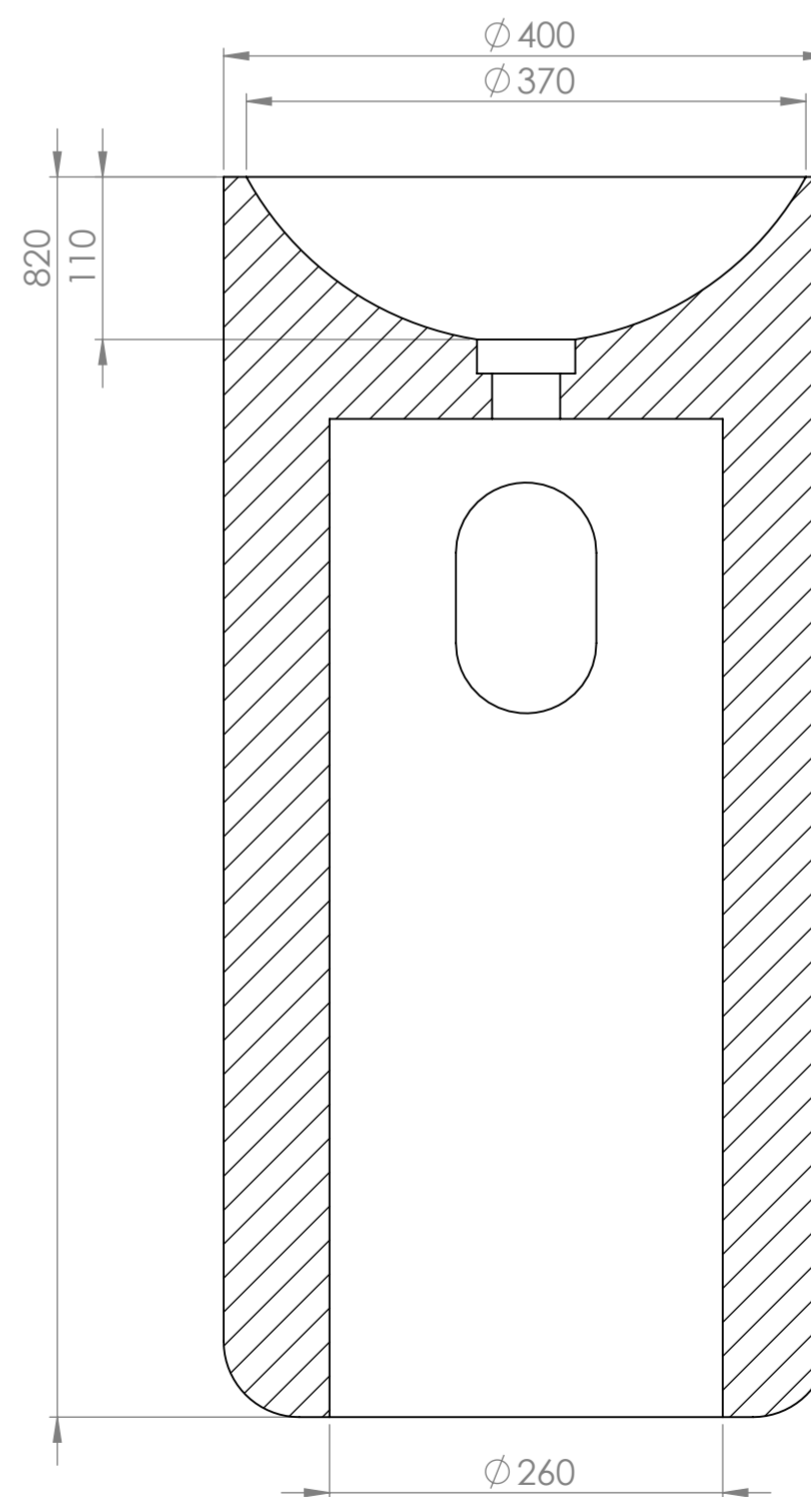

Top View

Front View - Section View

**LUSO**

Product Name	Designo Basin
Material	Marble
Product Size (mm)	400 x 820

All dimensions provided in millimeters.