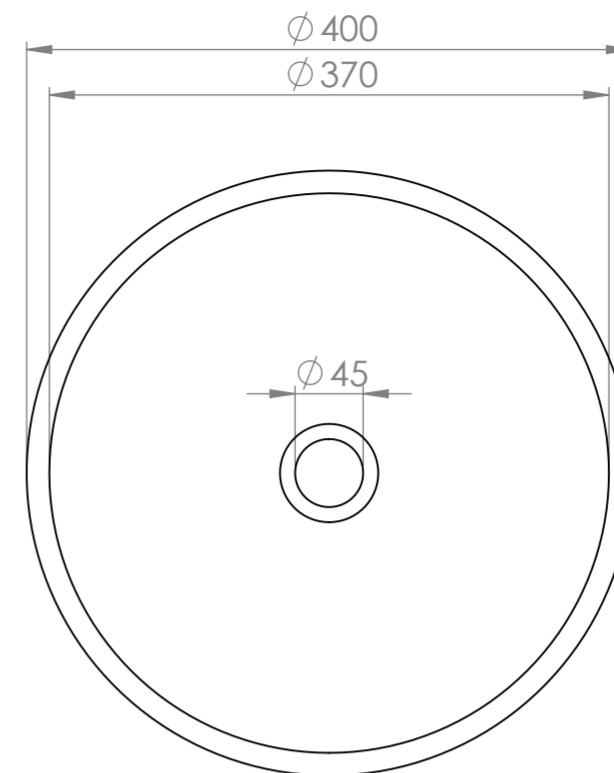

Top View

Front View - Section View

**LUSO**

Product Name	Designo Basin
Material	Marble
Product Size (mm)	400 x 820

All dimensions provided in millimeters.