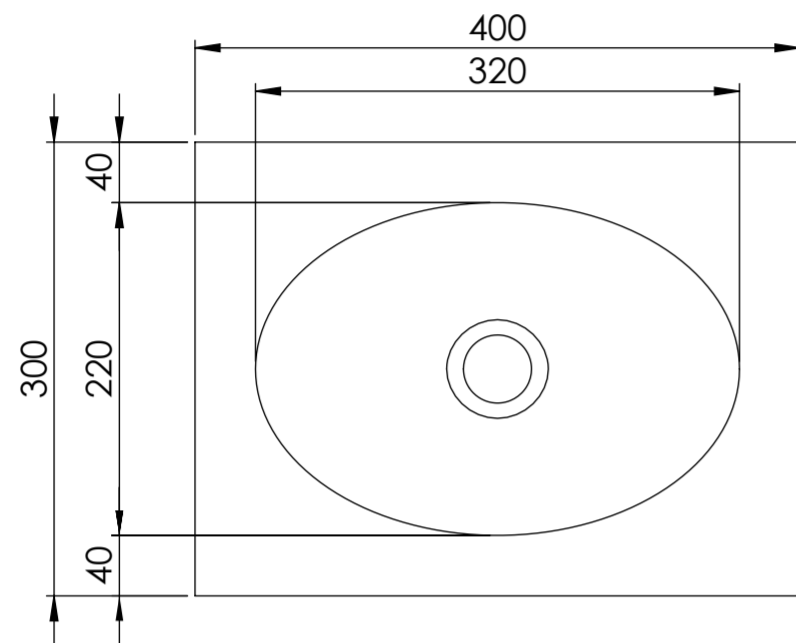

Top View

Waste Fitting

Front View - Section View

Side View

LUSO

Product Name	Coco
Material	Marble
Product Size (mm)	400 x 300 x 160

All dimensions provided in millimeters.