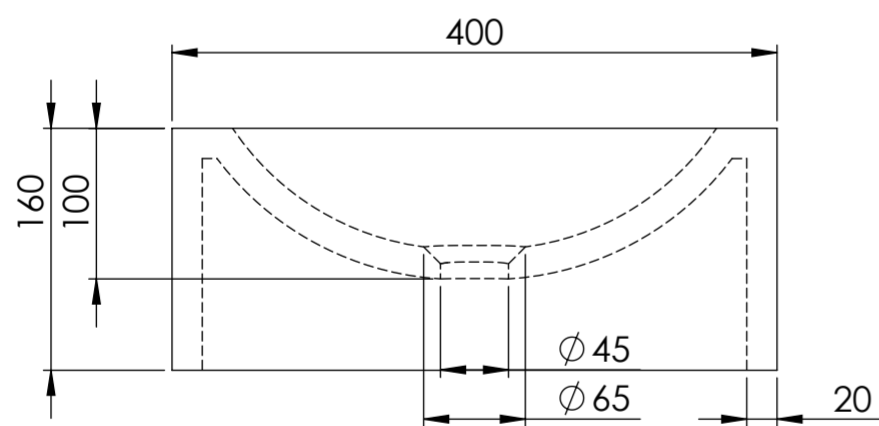

Top View

Waste Fitting

Front View - Section View

Side View

LUSO

Product Name	Coco
Material	Marble
Product Size (mm)	400 x 300 x 160

All dimensions provided in millimeters.