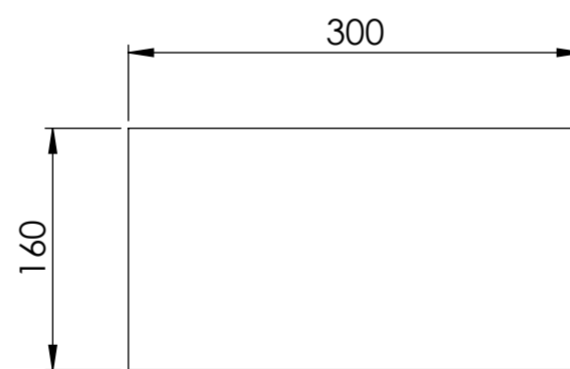

Top View

Waste Fitting

Front View - Section View

Side View

LUSO

Product Name	Coco
Material	Marble
Product Size (mm)	400 x 300 x 160

All dimensions provided in millimeters.