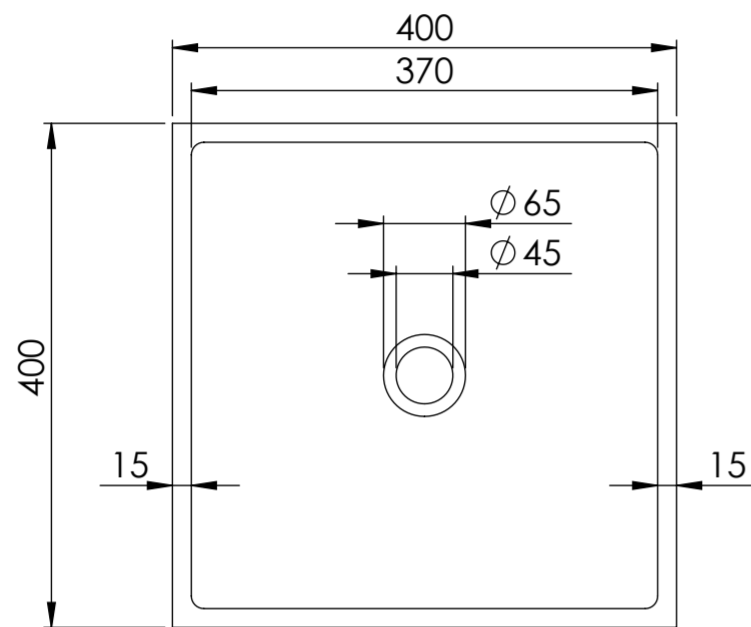

Top View

Waste Fitting

Front View - Section View

Side View

**LUSSO**

Product Name	Cino
Material	Marble
Product Size (mm)	400 x 400 x 400

All dimensions provided in millimeters.