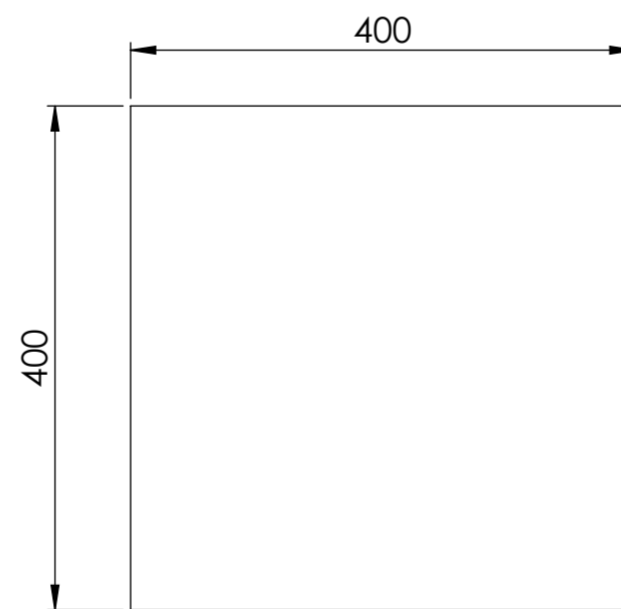

Top View

Waste Fitting

Front View - Section View

Side View

**LUSSO**

Product Name	Cino
Material	Marble
Product Size (mm)	400 x 400 x 400

All dimensions provided in millimeters.