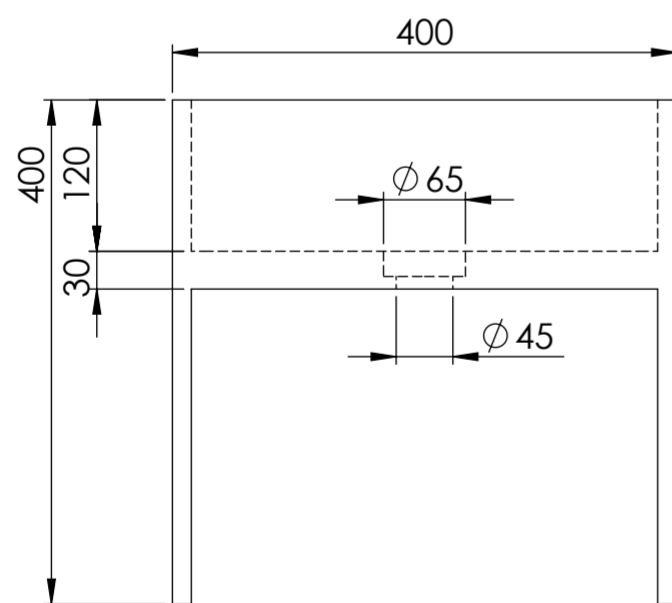

Top View

Waste Fitting

Front View - Section View

Side View

**LUSSO**

Product Name	Cino
Material	Marble
Product Size (mm)	400 x 400 x 400

All dimensions provided in millimeters.