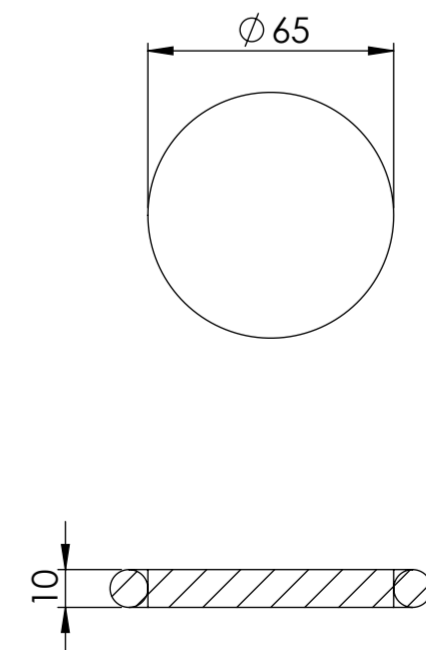

Top View

Front View - Section View

Side View

Waste Fitting

LUSO	Product Name	Capri
	Material	Marble
	Product Size (mm)	800 x 400 x 140

All dimensions provided in millimeters.