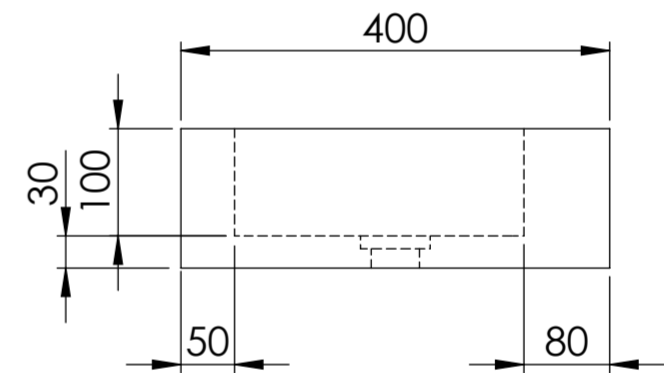

Top View

Front View - Section View

Side View

Waste Fitting

LUSO	Product Name	Capri
	Material	Marble
	Product Size (mm)	800 x 400 x 140

All dimensions provided in millimeters.