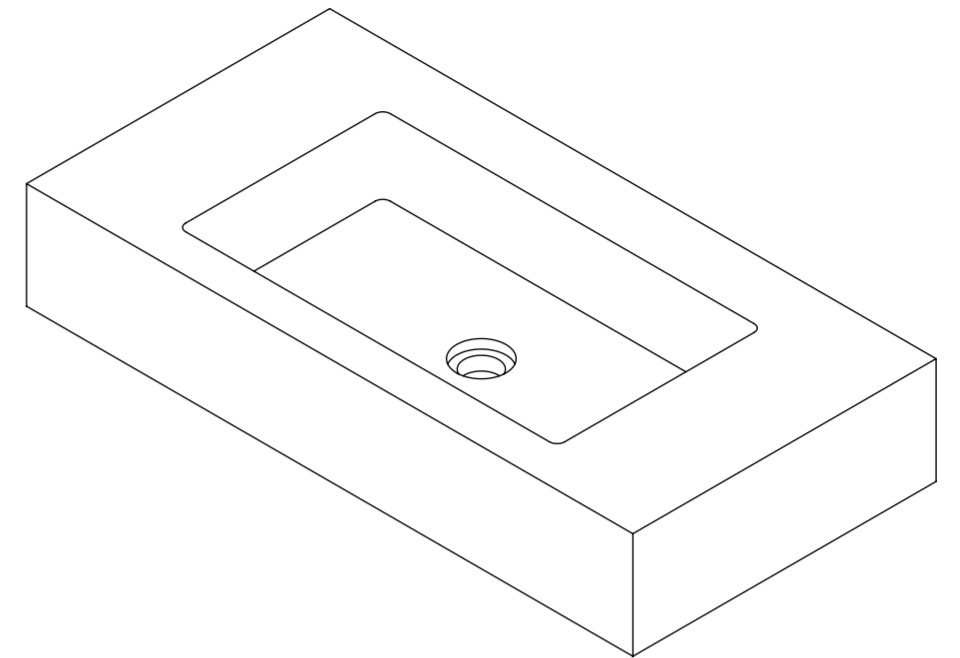

Top View

Front View - Section View

Side View

Waste Fitting

LUSO	Product Name	Capri
	Material	Marble
	Product Size (mm)	800 x 400 x 140

All dimensions provided in millimeters.