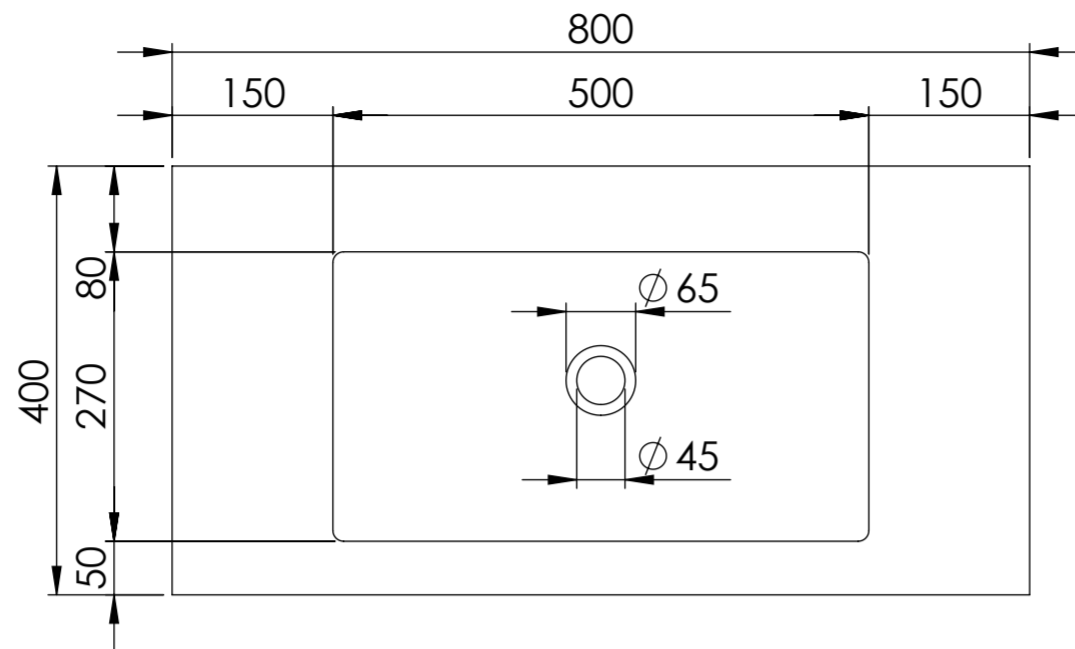

Top View

Front View - Section View

Side View

Waste Fitting

LUSO	Product Name	Capri
	Material	Marble
	Product Size (mm)	800 x 400 x 140

All dimensions provided in millimeters.