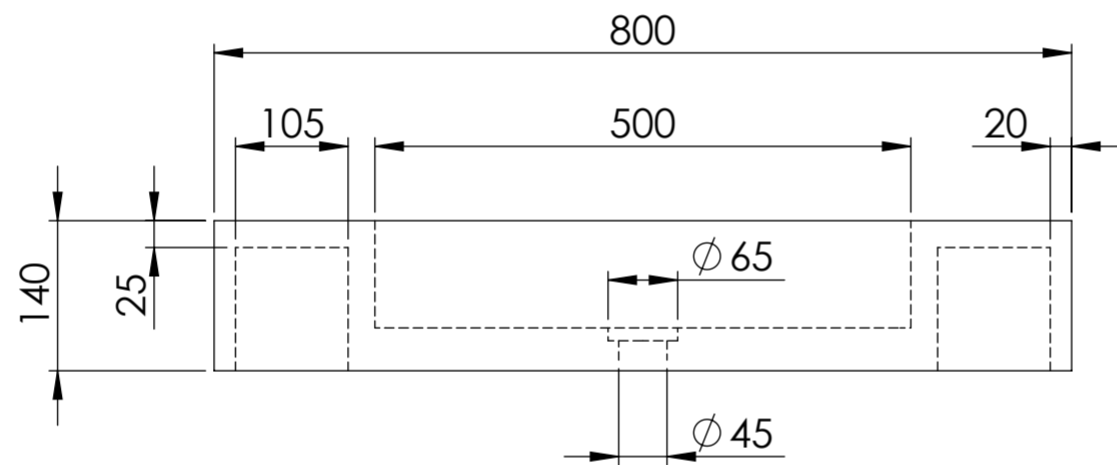

Top View

Front View - Section View

Side View

Waste Fitting

LUSO	Product Name	Capri
	Material	Marble
	Product Size (mm)	800 x 400 x 140

All dimensions provided in millimeters.