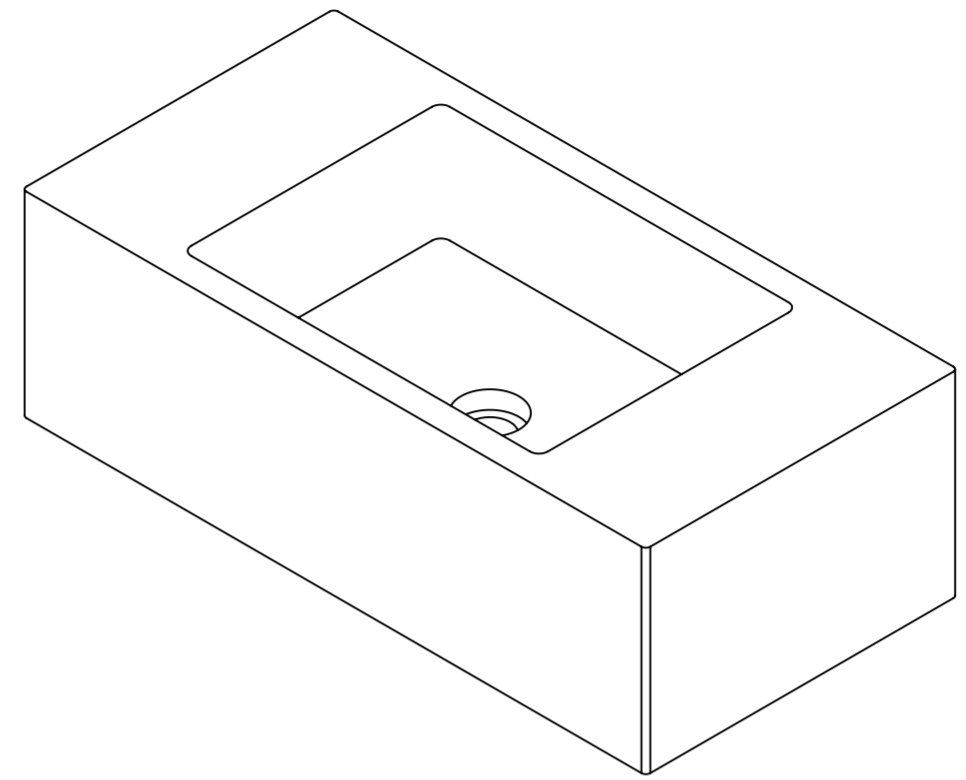

Top View

Front View - Section View

Side View - Section View

Waste Cover

LUSO

Product Name	Calla 700
Material	Marble
Product Size (mm)	700 x 350 x 220

All dimensions provided in millimeters.