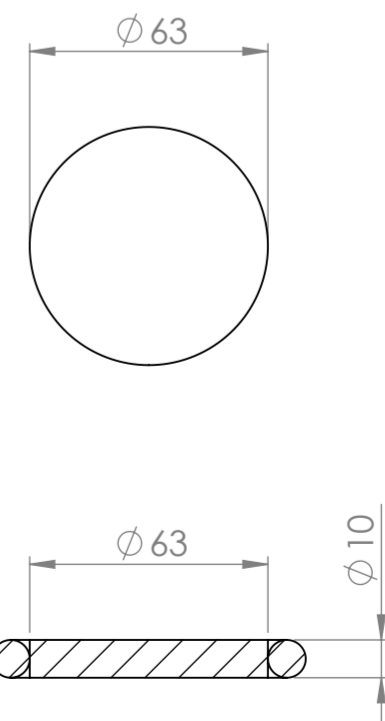

Top View

Front View - Section View

Side View - Section View

Waste Cover

LUSO

Product Name	Calla 700
Material	Marble
Product Size (mm)	700 x 350 x 220

All dimensions provided in millimeters.