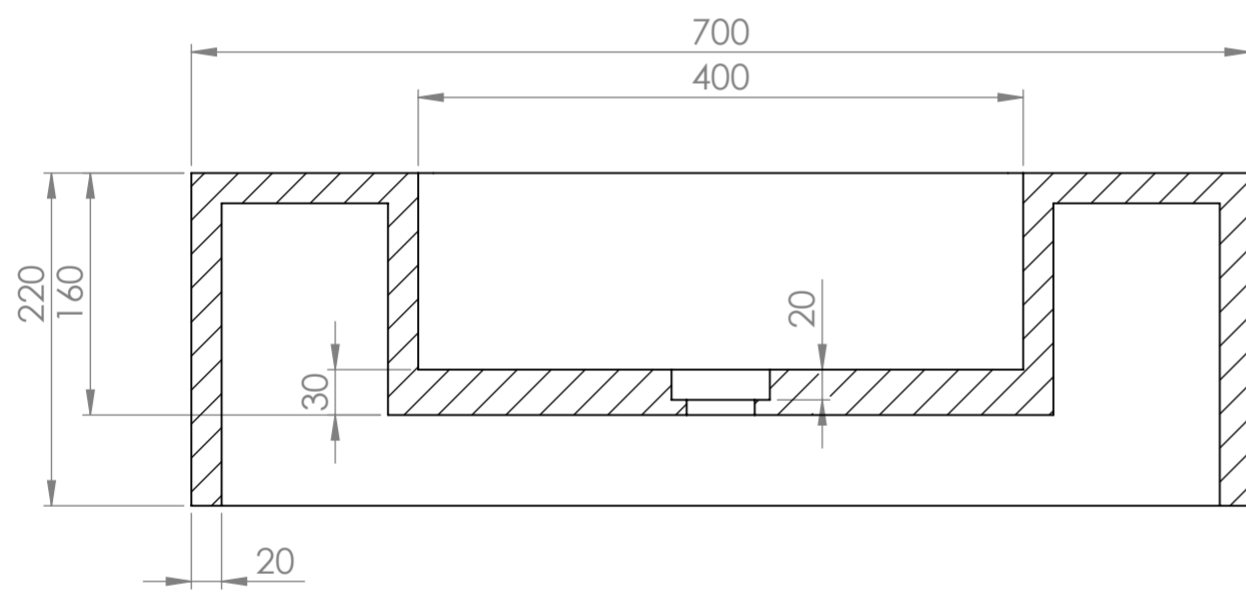

Top View

Front View - Section View

Side View - Section View

Waste Cover

LUSO

Product Name	Calla 700
Material	Marble
Product Size (mm)	700 x 350 x 220

All dimensions provided in millimeters.