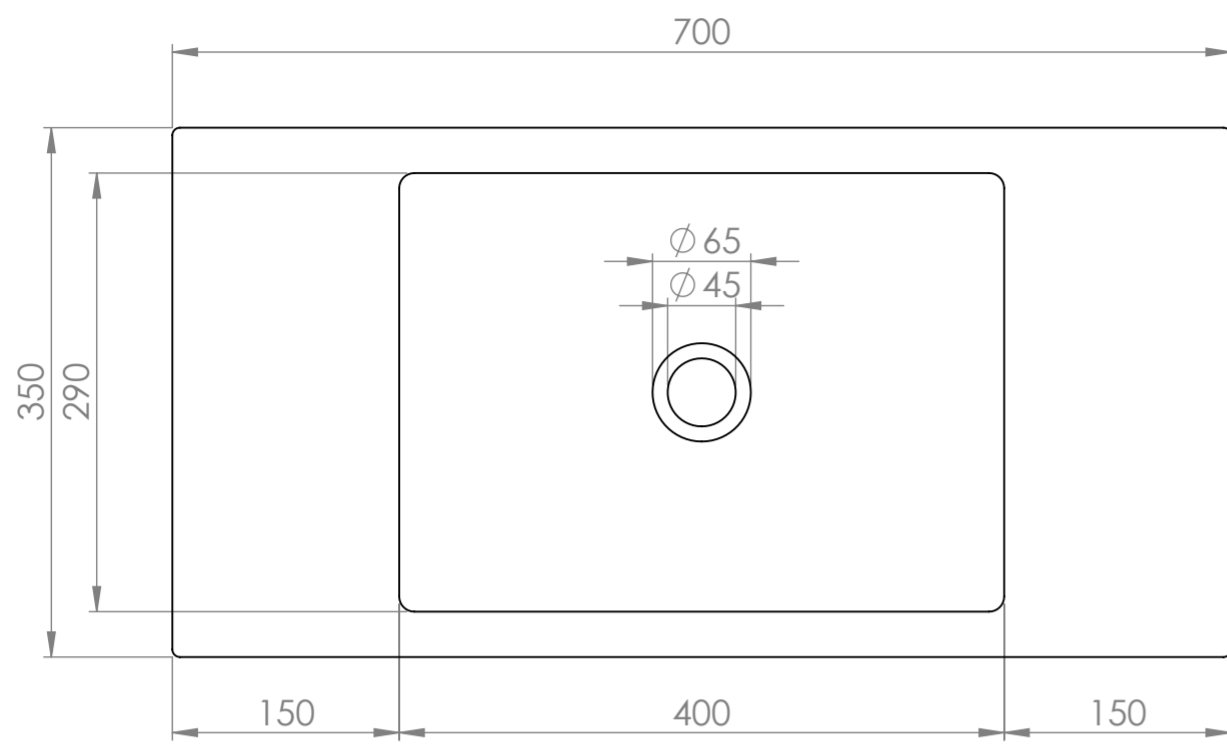

Top View

Front View - Section View

Side View - Section View

Waste Cover

LUSO

Product Name	Calla 700
Material	Marble
Product Size (mm)	700 x 350 x 220

All dimensions provided in millimeters.