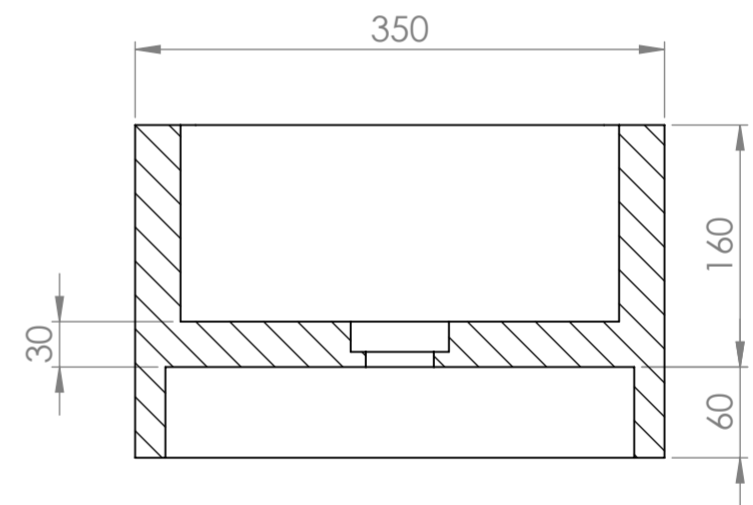

Top View

Front View - Section View

Side View - Section View

Waste Cover

LUSO

Product Name	Calla 700
Material	Marble
Product Size (mm)	700 x 350 x 220

All dimensions provided in millimeters.