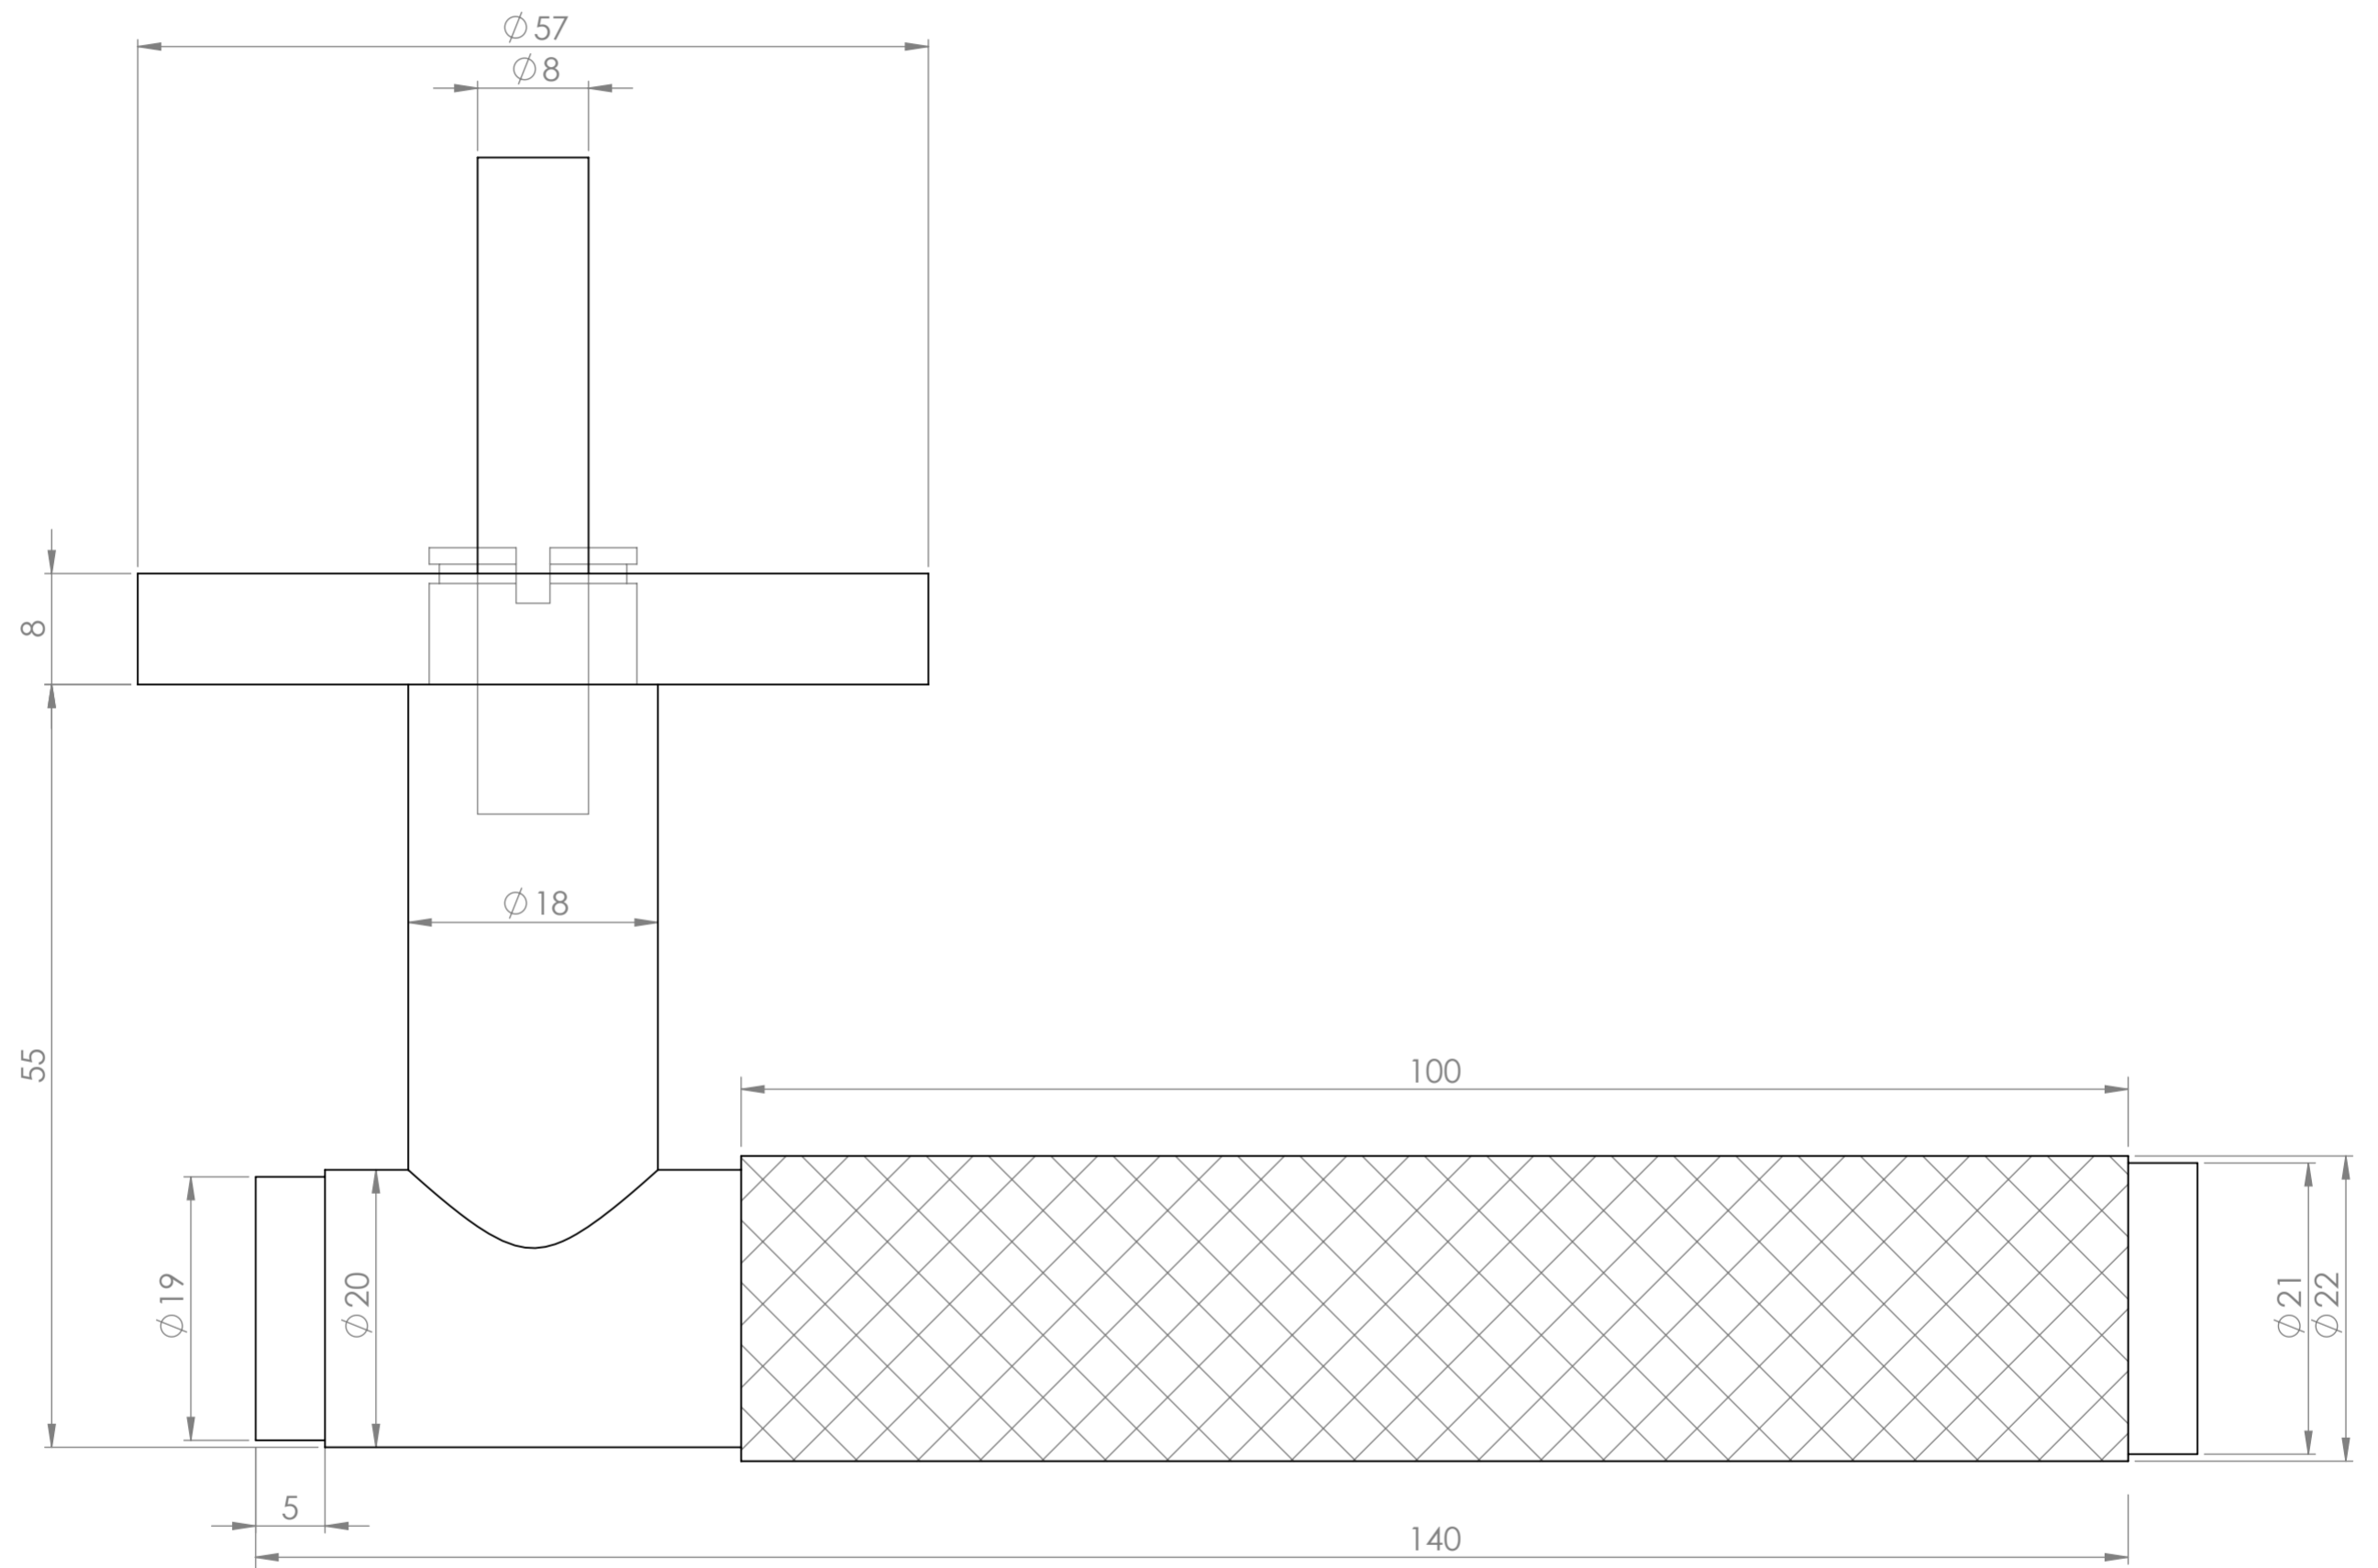

Top View

**LUSSO**

Product Name	Luxe
Product Type	Knurled Internal Door Handle

*All dimensions provided in millimeters.*