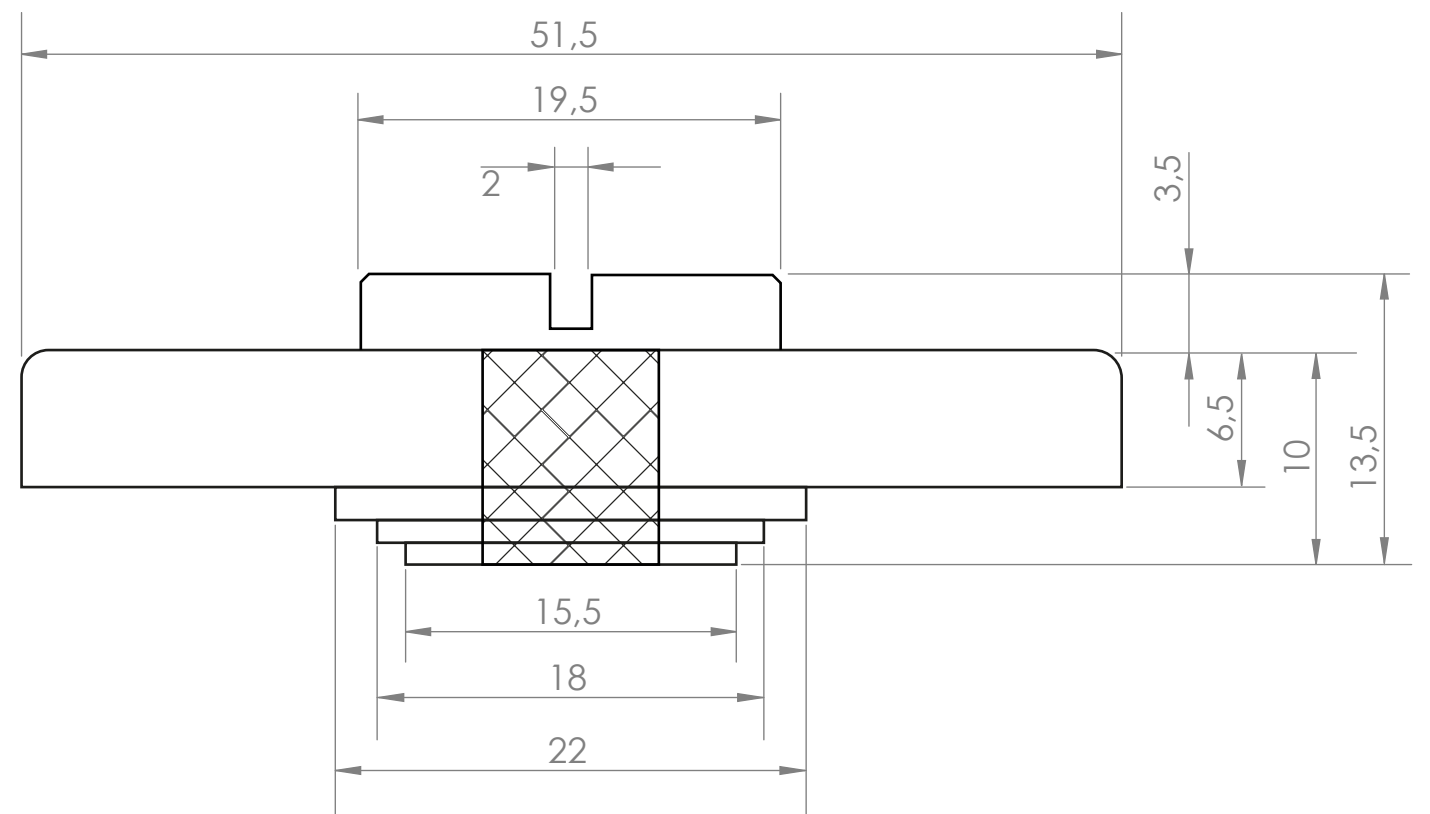

Front View

Side View

Thumbturn - Top View

Tubular Latch

LUSSO

Product Name

Knurled Latch Set

Product Type

Internal Door Latch

All dimensions provided in millimeters.