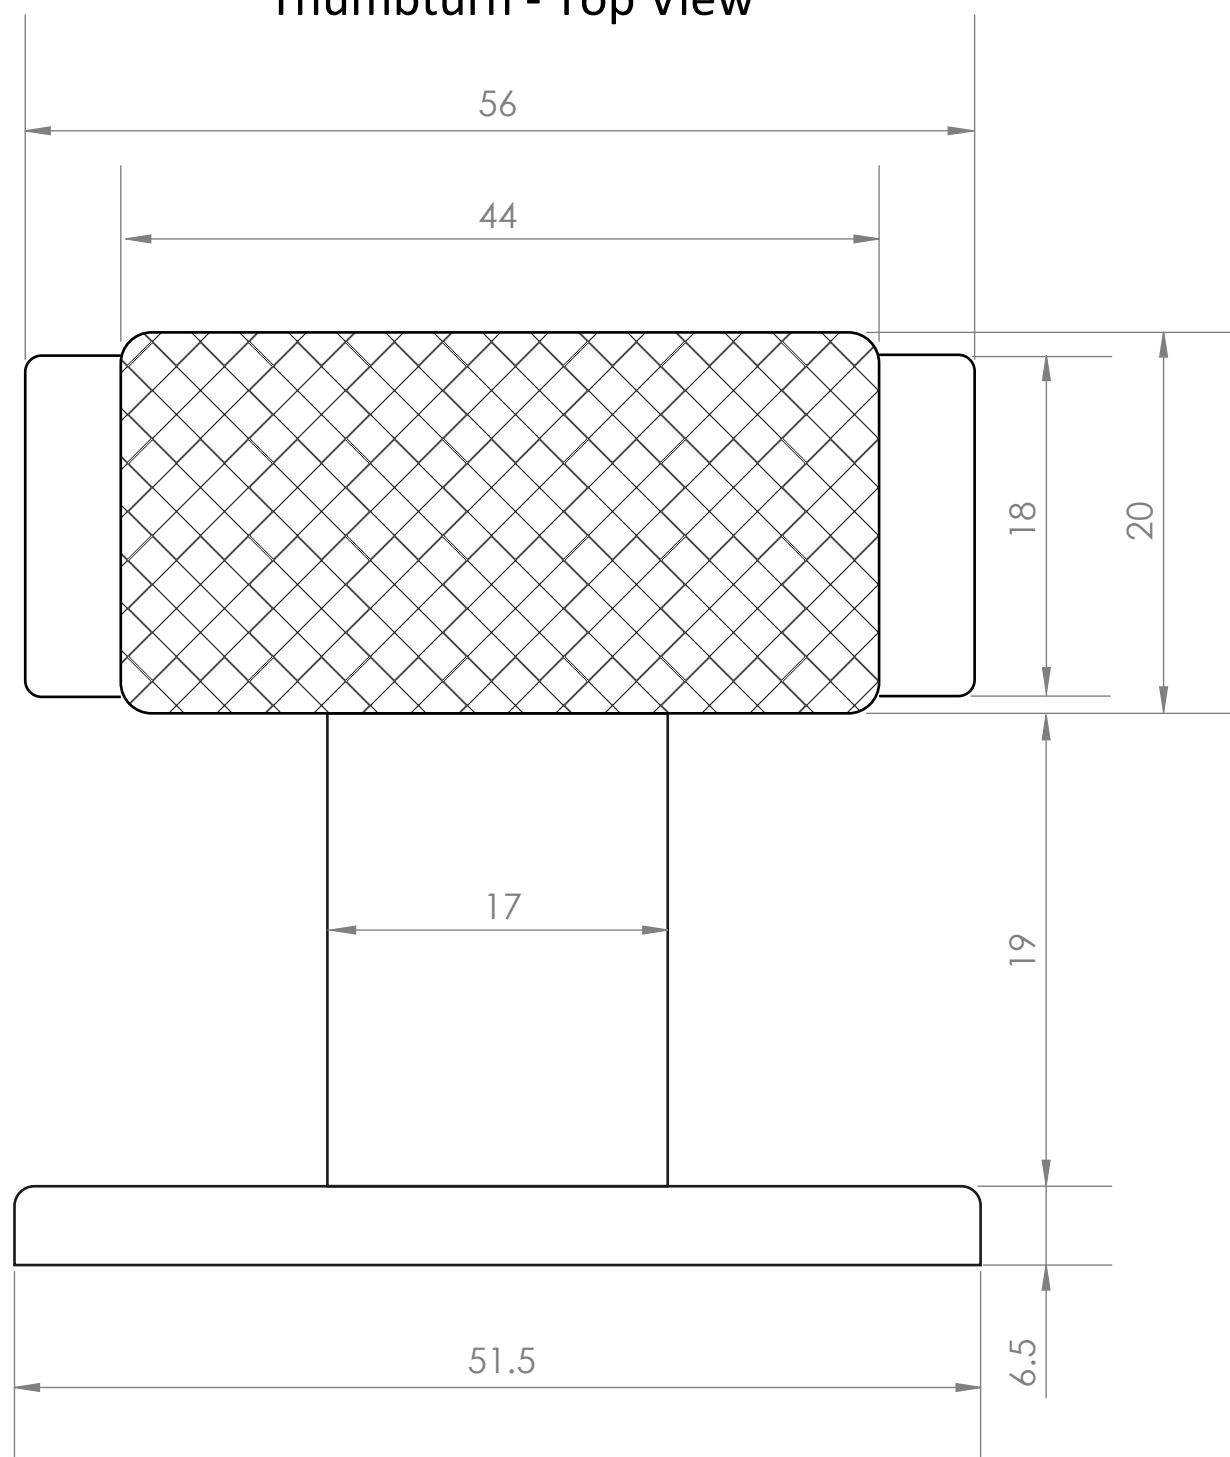

Front View

Side View

Thumbturn - Top View

Tubular Latch

LUSSO

Product Name

Knurled Latch Set

Product Type

Internal Door Latch

All dimensions provided in millimeters.