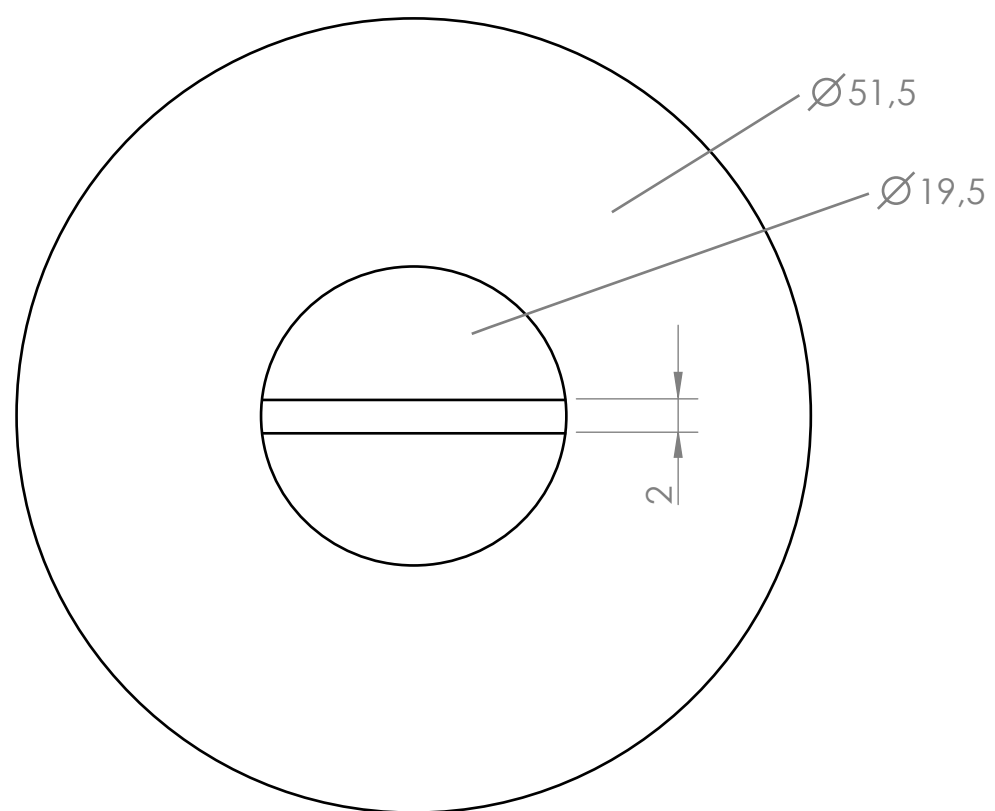

Front View

Side View

Thumbturn - Top View

Tubular Latch

LUSSO

Product Name

Knurled Latch Set

Product Type

Internal Door Latch

All dimensions provided in millimeters.