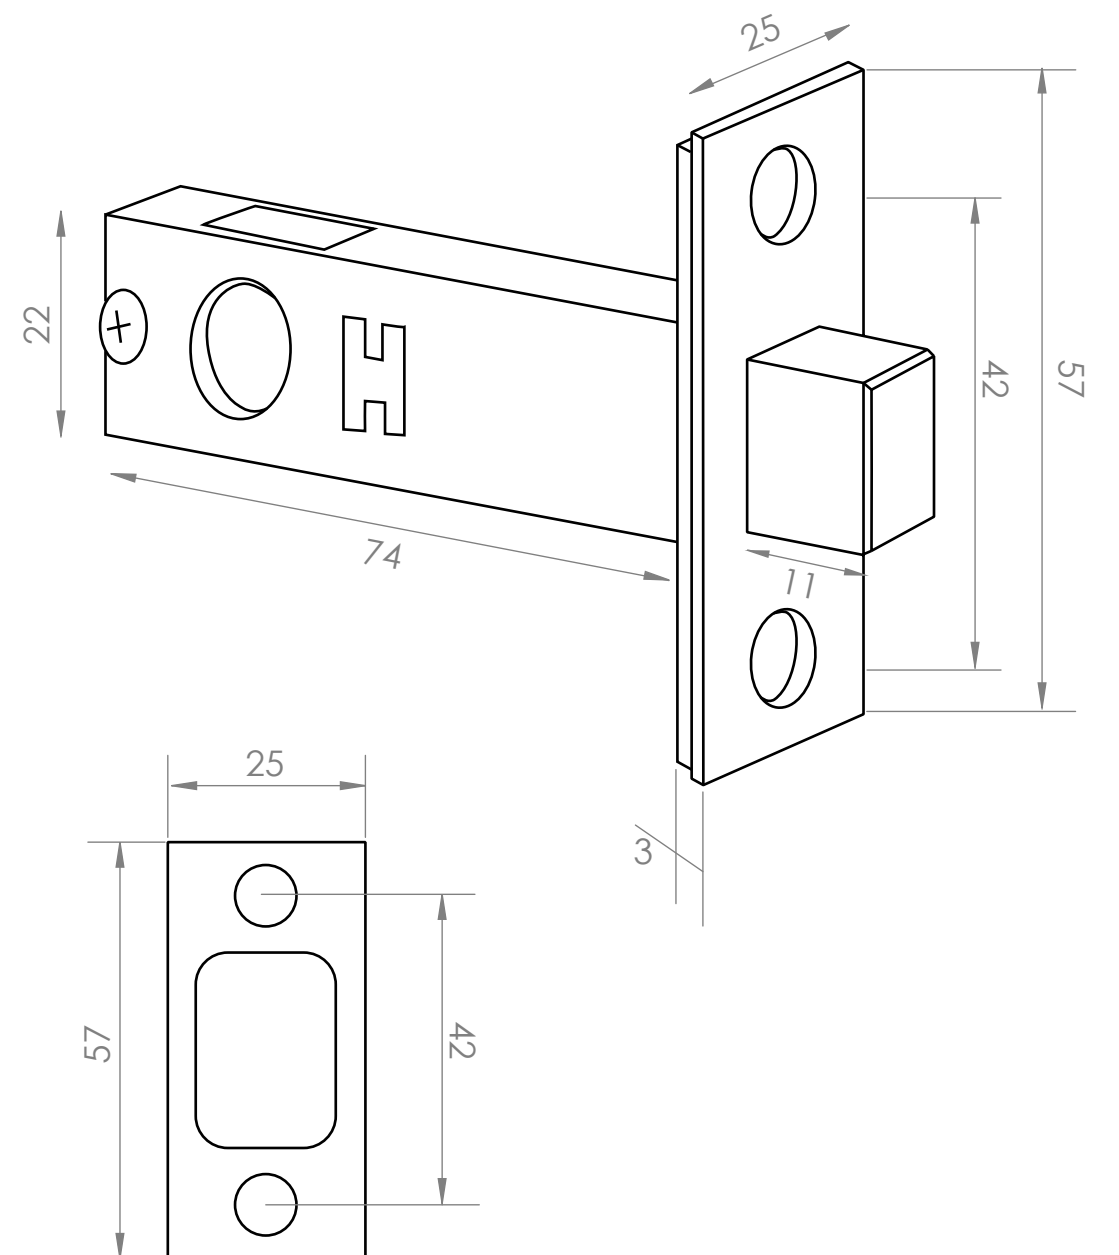

Front View

Side View

Thumbturn - Top View

Tubular Latch

LUSSO

Product Name

Knurled Latch Set

Product Type

Internal Door Latch

All dimensions provided in millimeters.