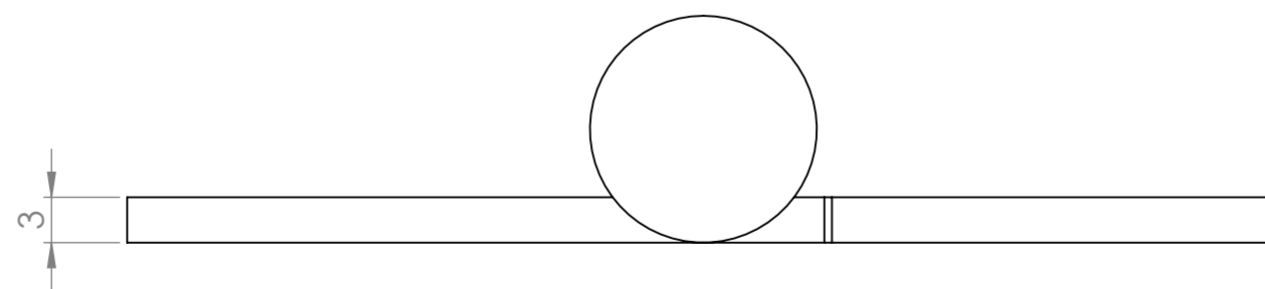

Top View

Side View

LUSO

Product Name

Architect

Product Type

Internal Door Hinge

All dimensions provided in millimeters.