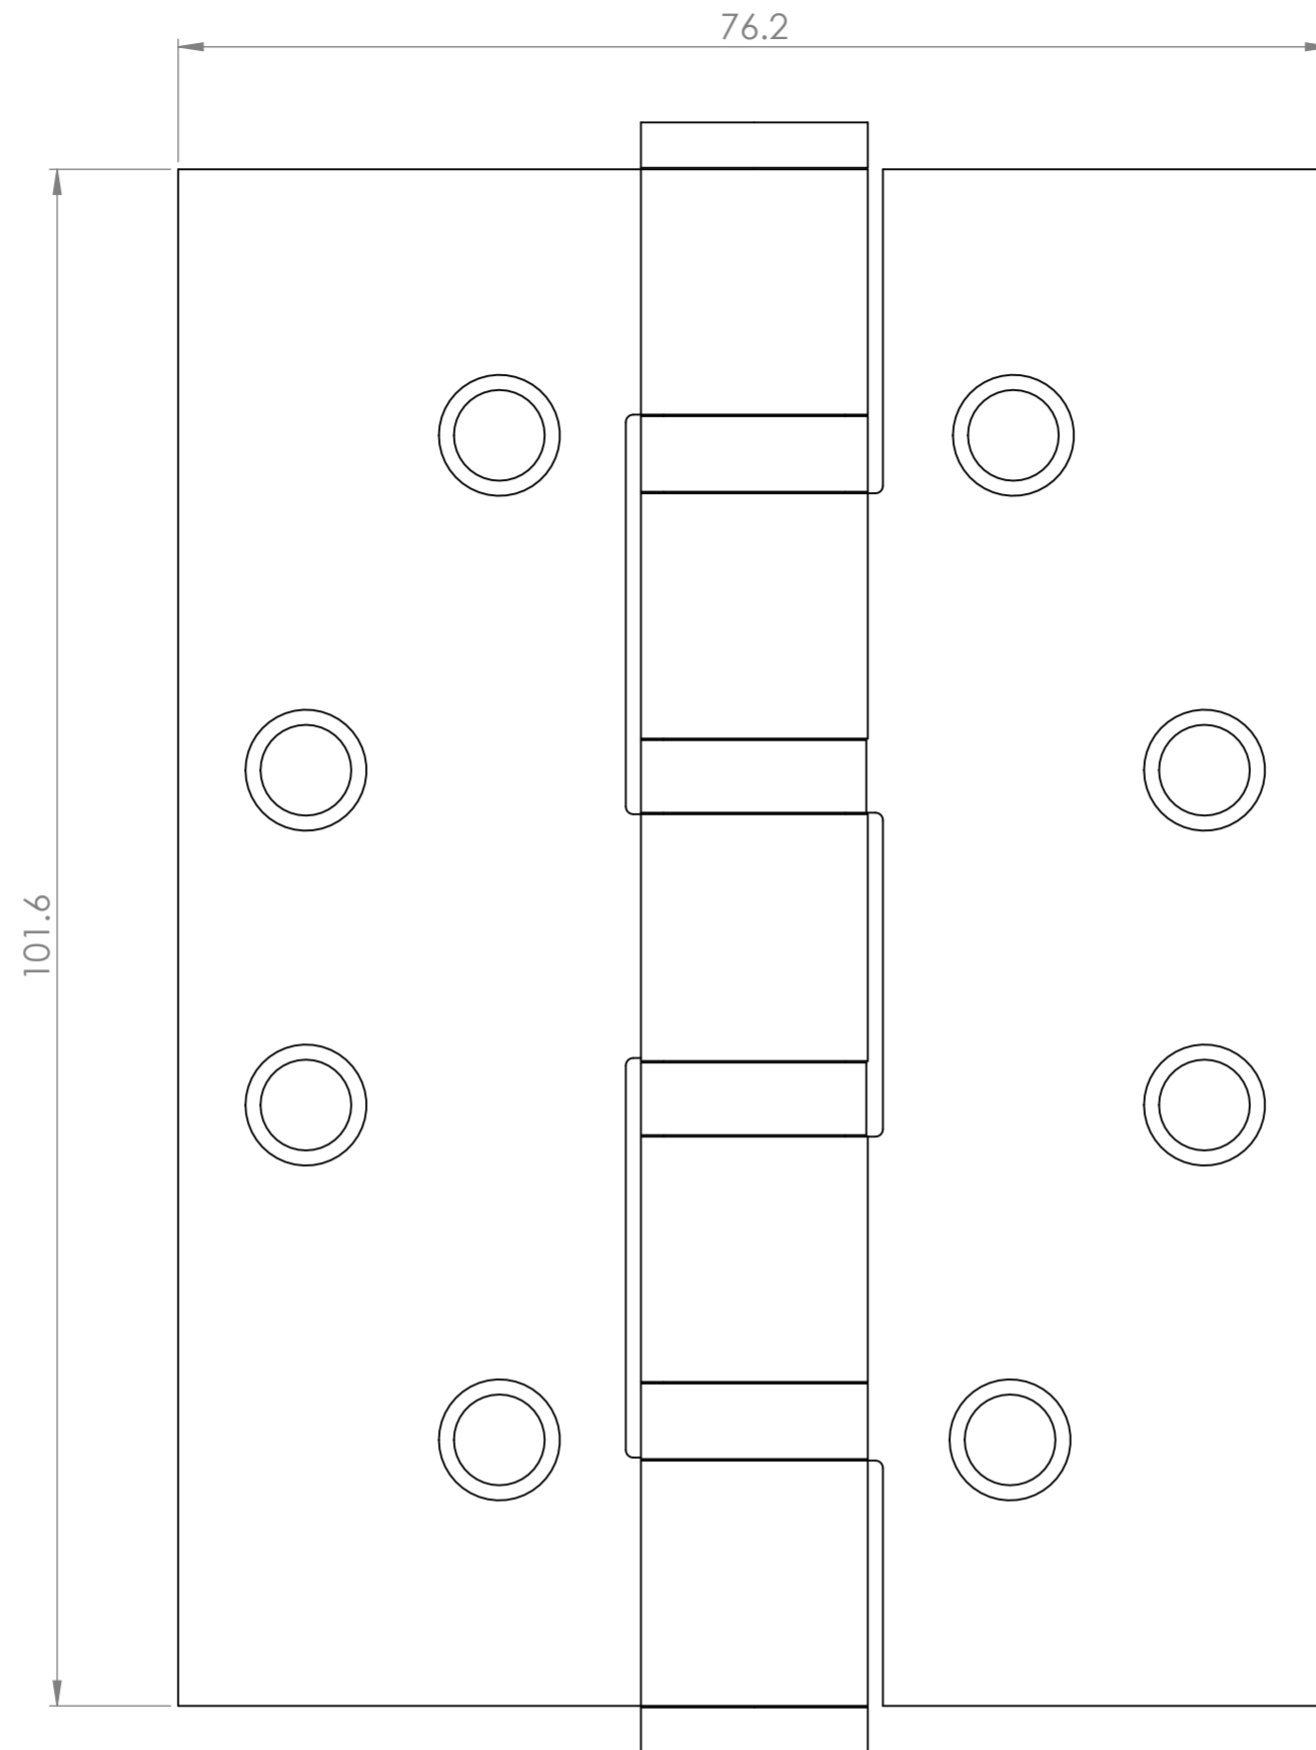

Top View

Side View

LUSO

Product Name

Architect

Product Type

Internal Door Hinge

All dimensions provided in millimeters.