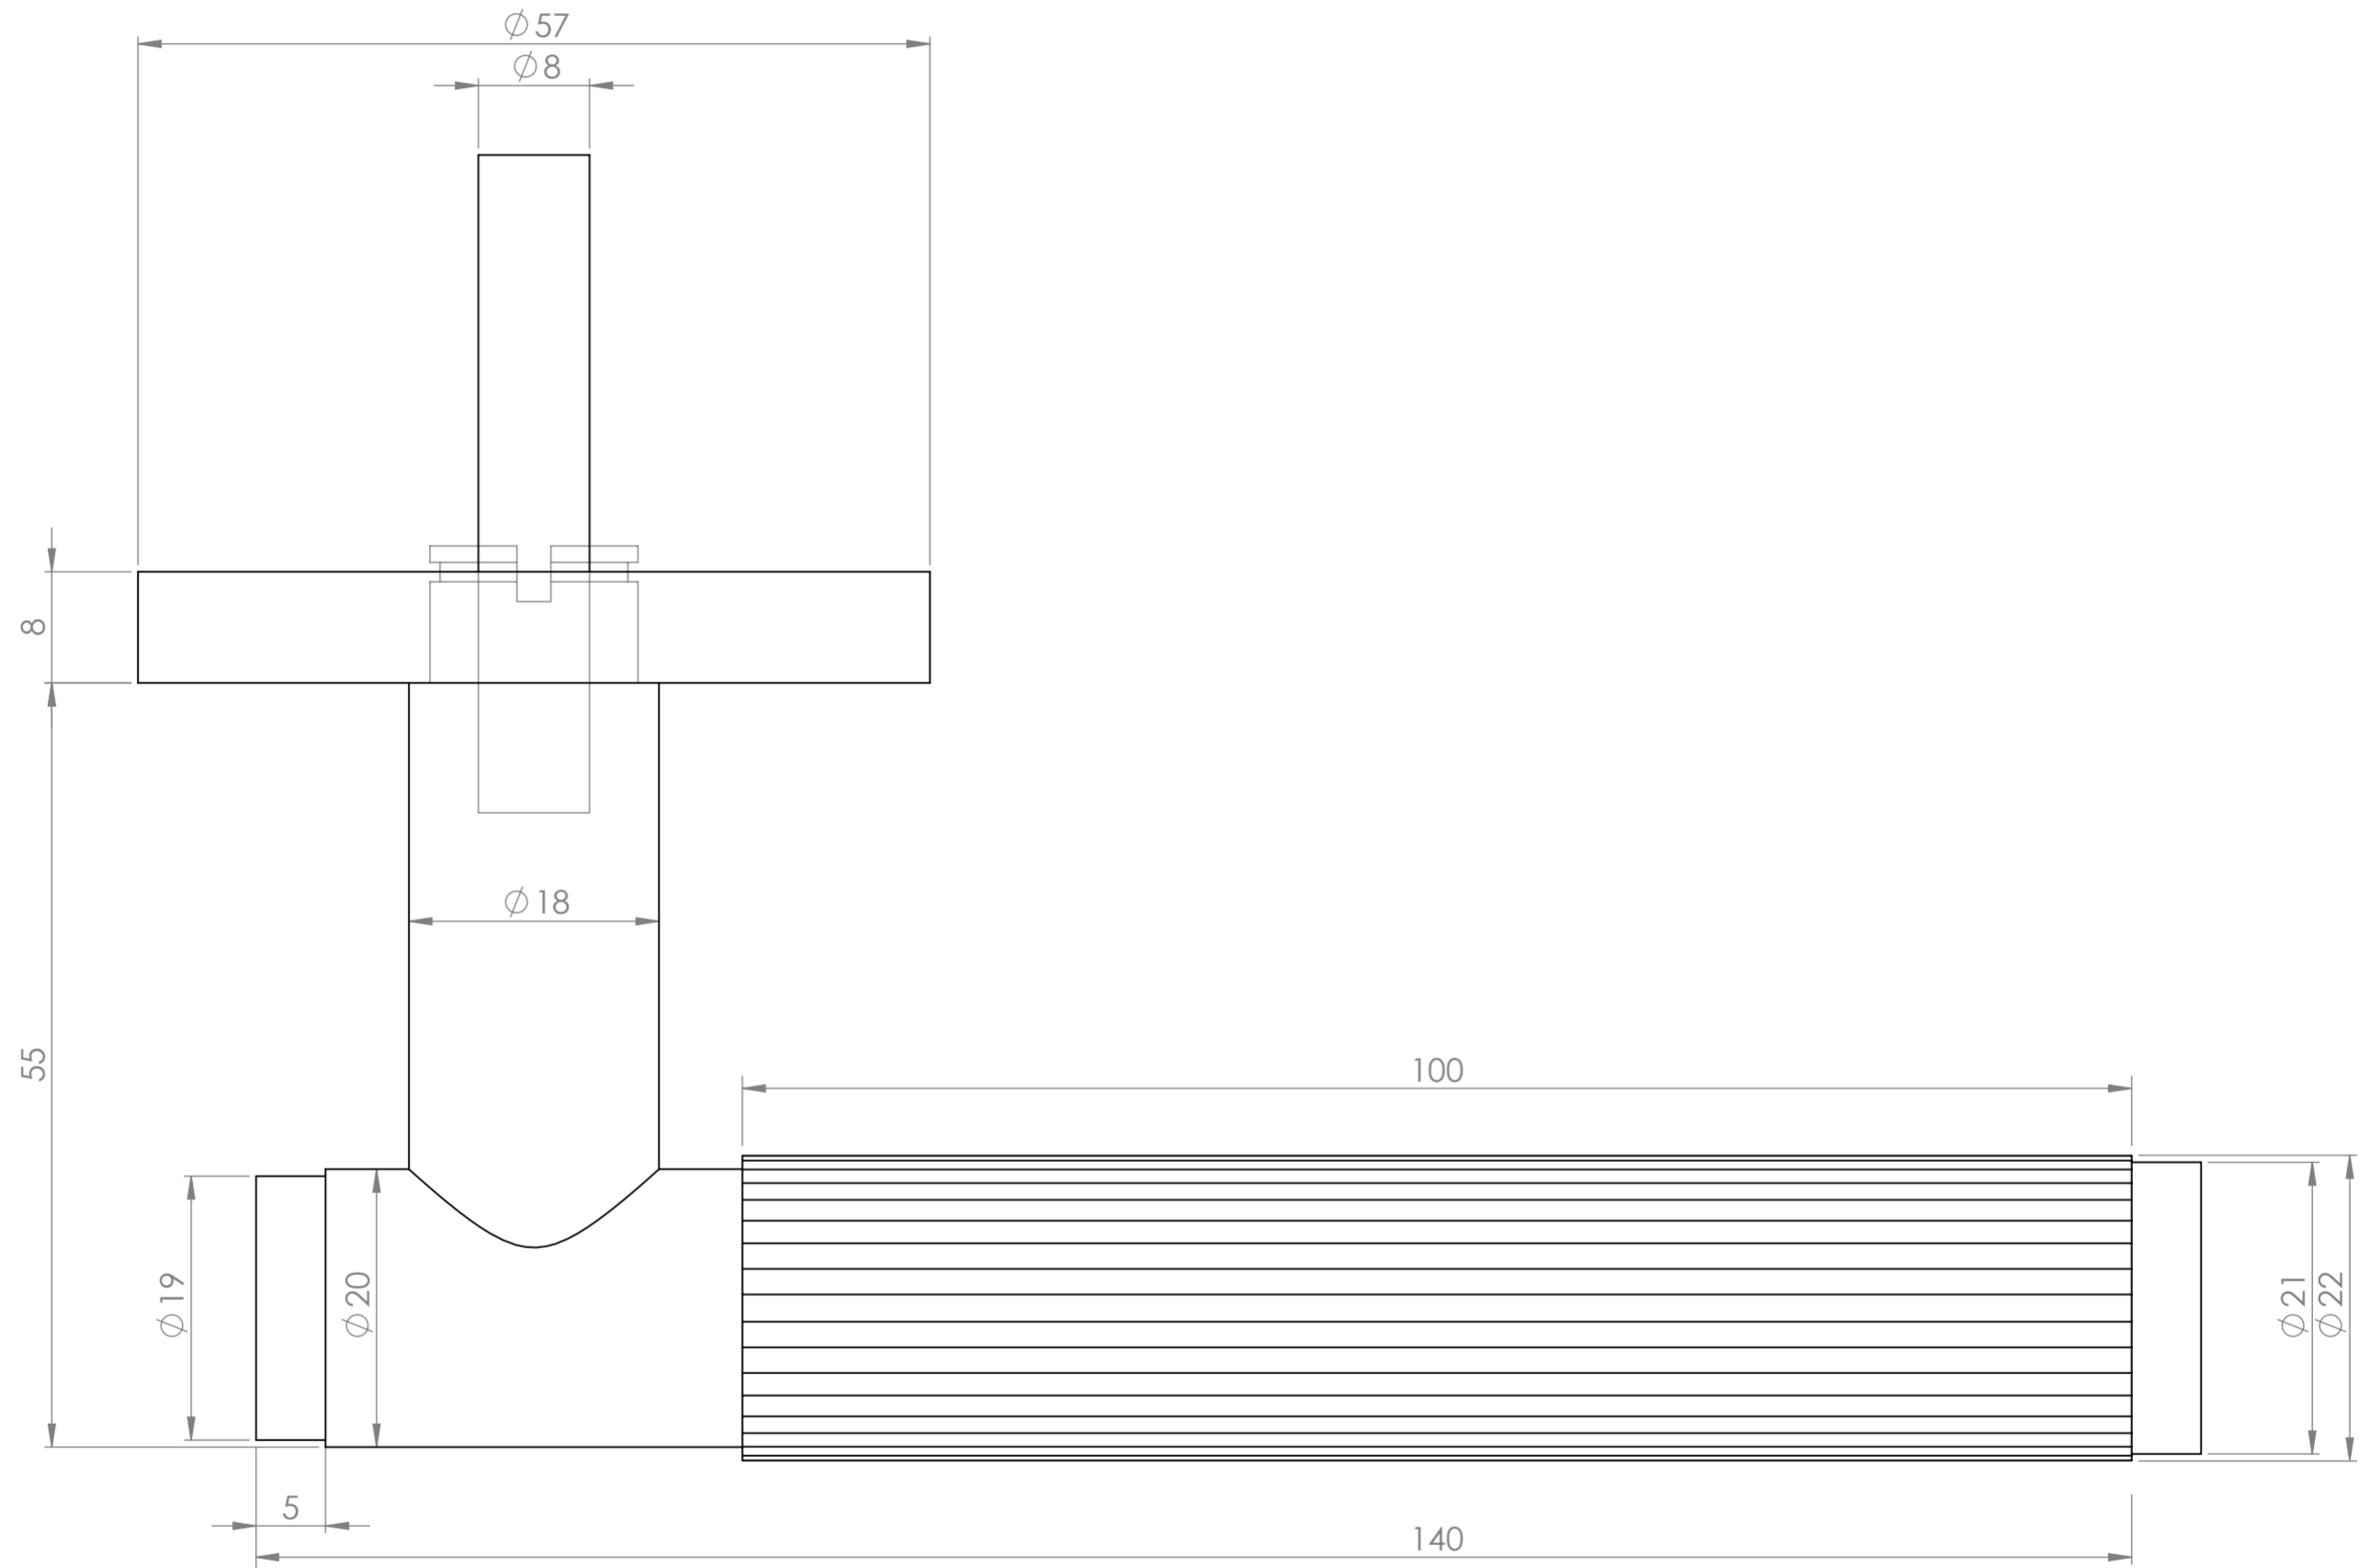

Top View

LUSSO

Product Name	Dali
Product Type	Fluted Internal Door Handle

All dimensions provided in millimeters.