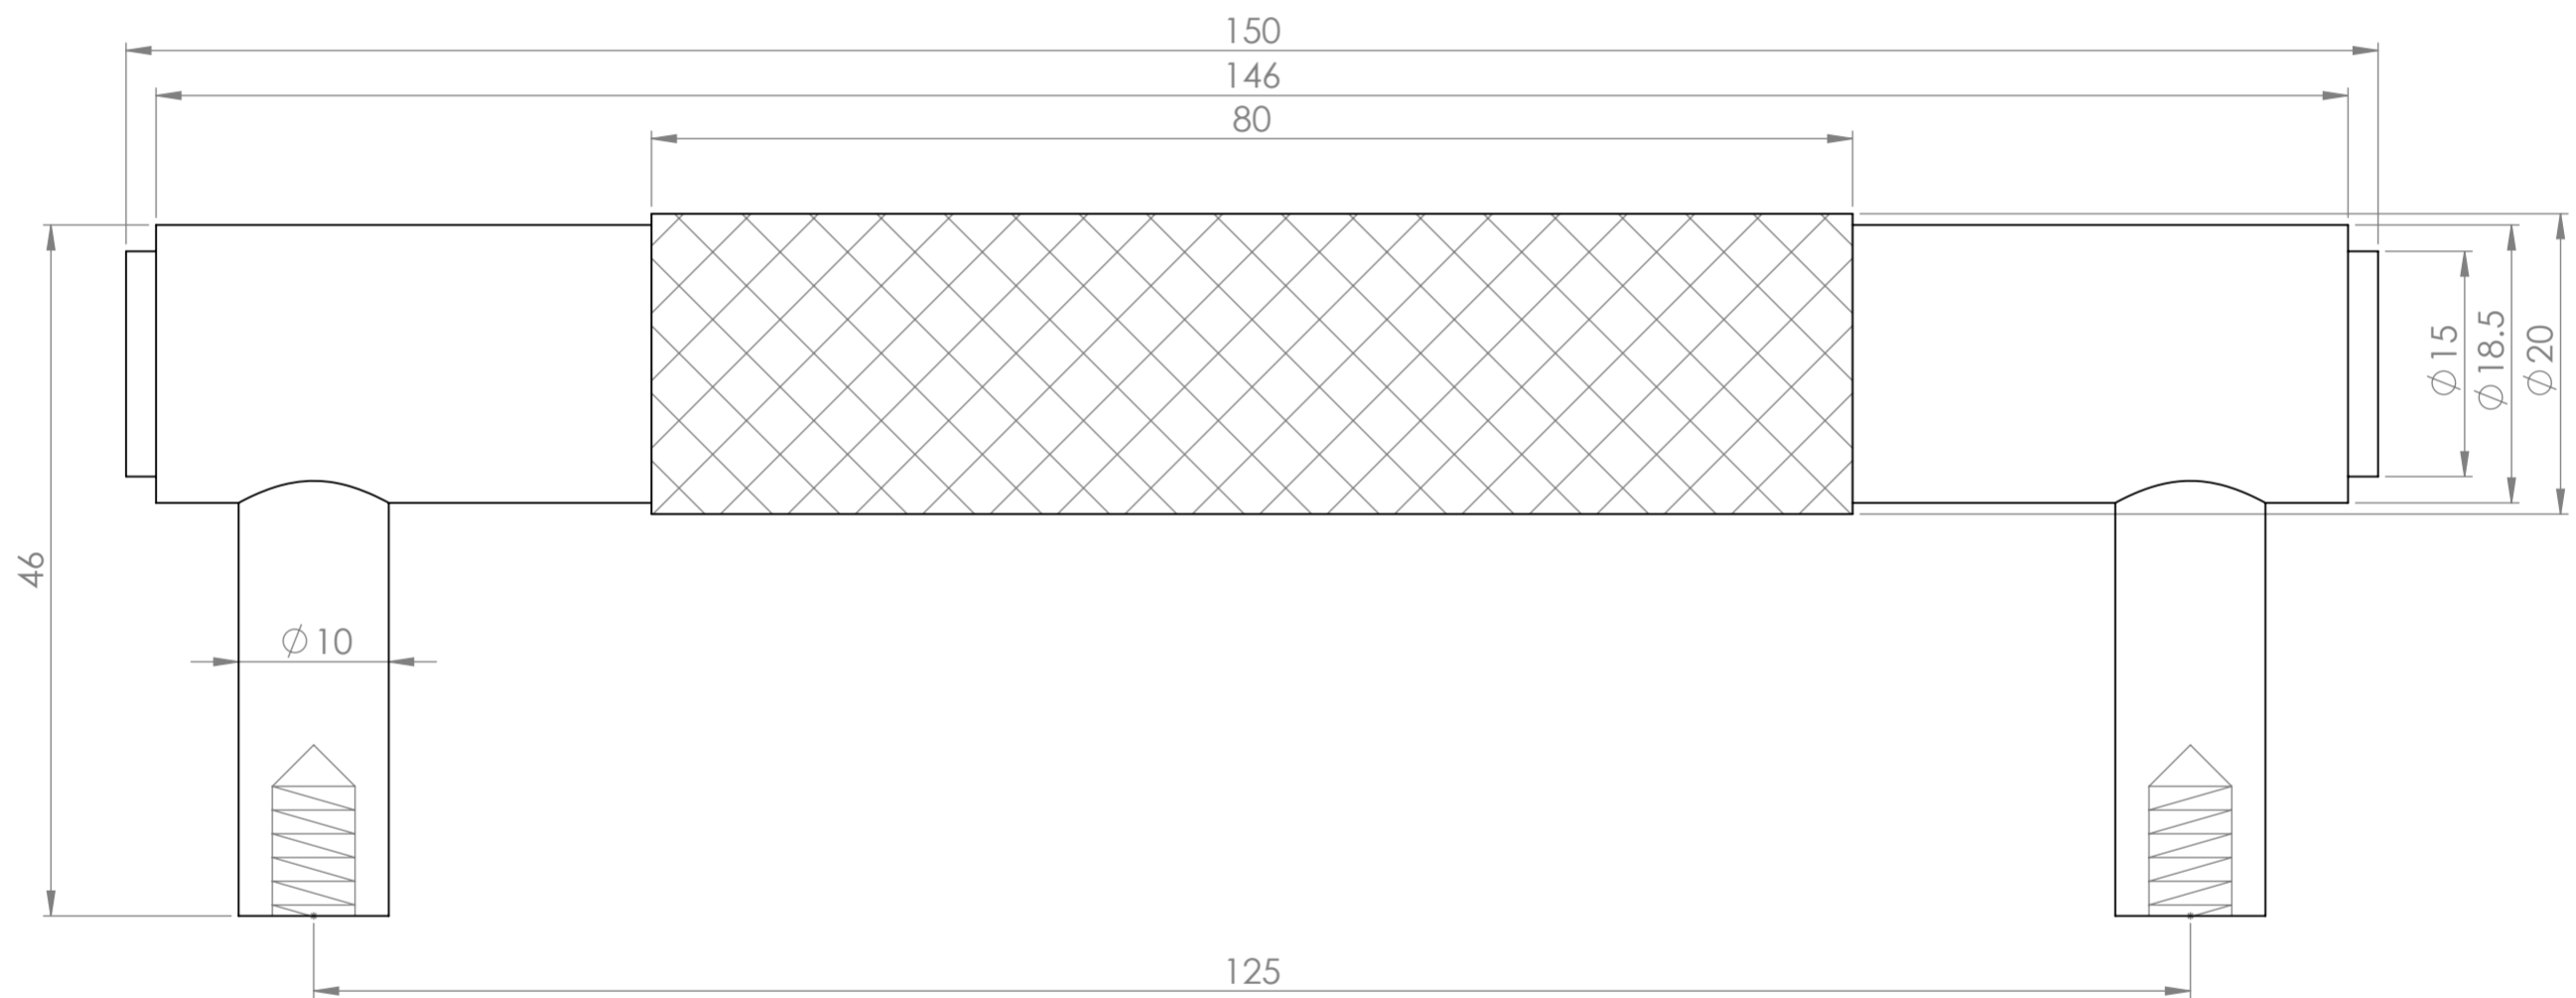

Top View

LUSSO

Product Name Luxe

Product Type Knurled 150 Pull Bar

All dimensions provided in millimeters.