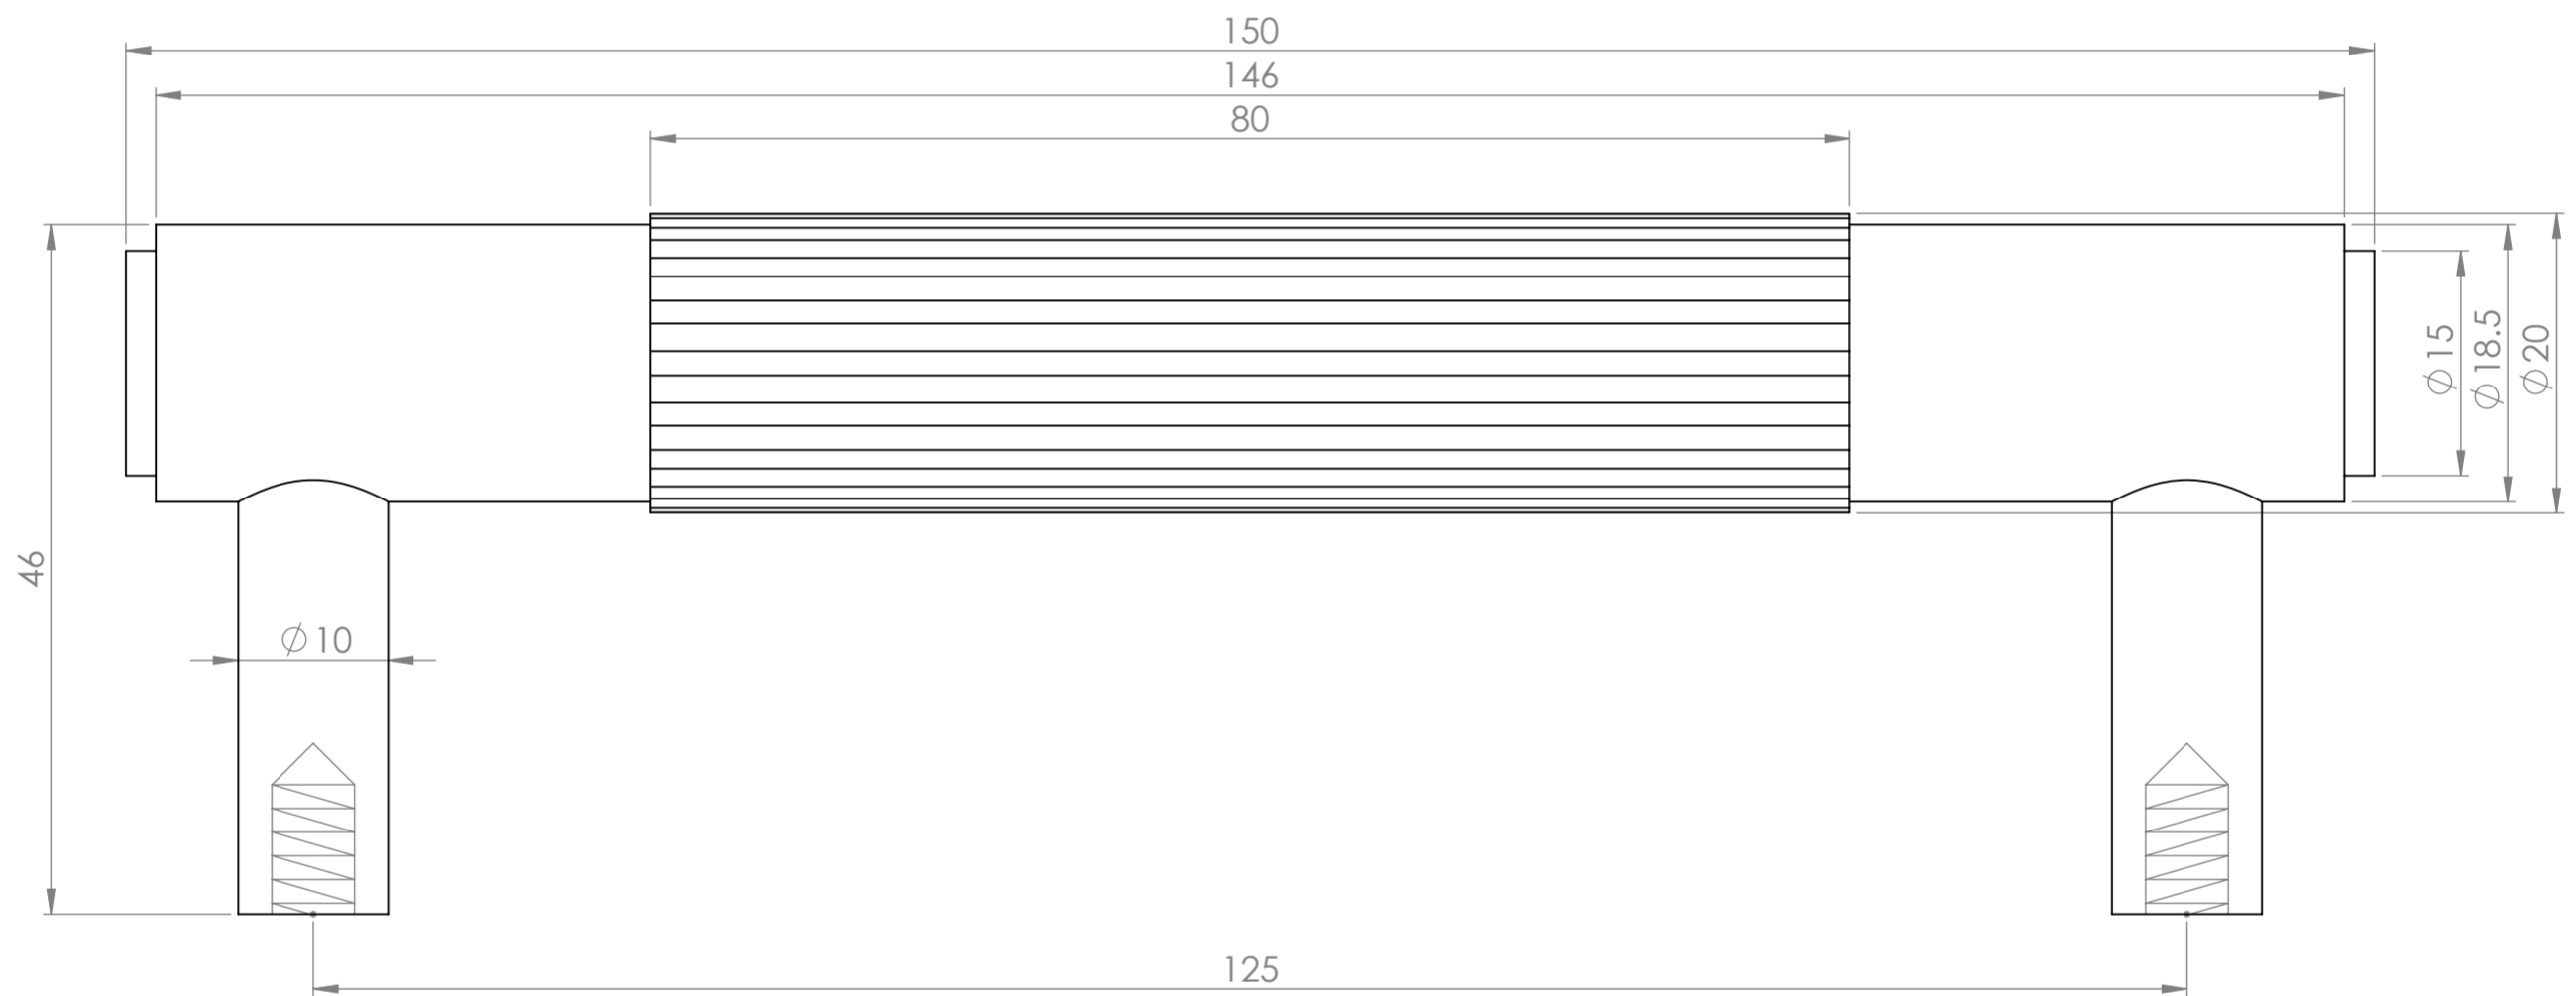

Top View

| | | |
|--------------|--------------|---------------------|
| LUSSO | Product Name | Dali |
| | Product Type | Fluted 150 Pull Bar |

All dimensions provided in millimeters.