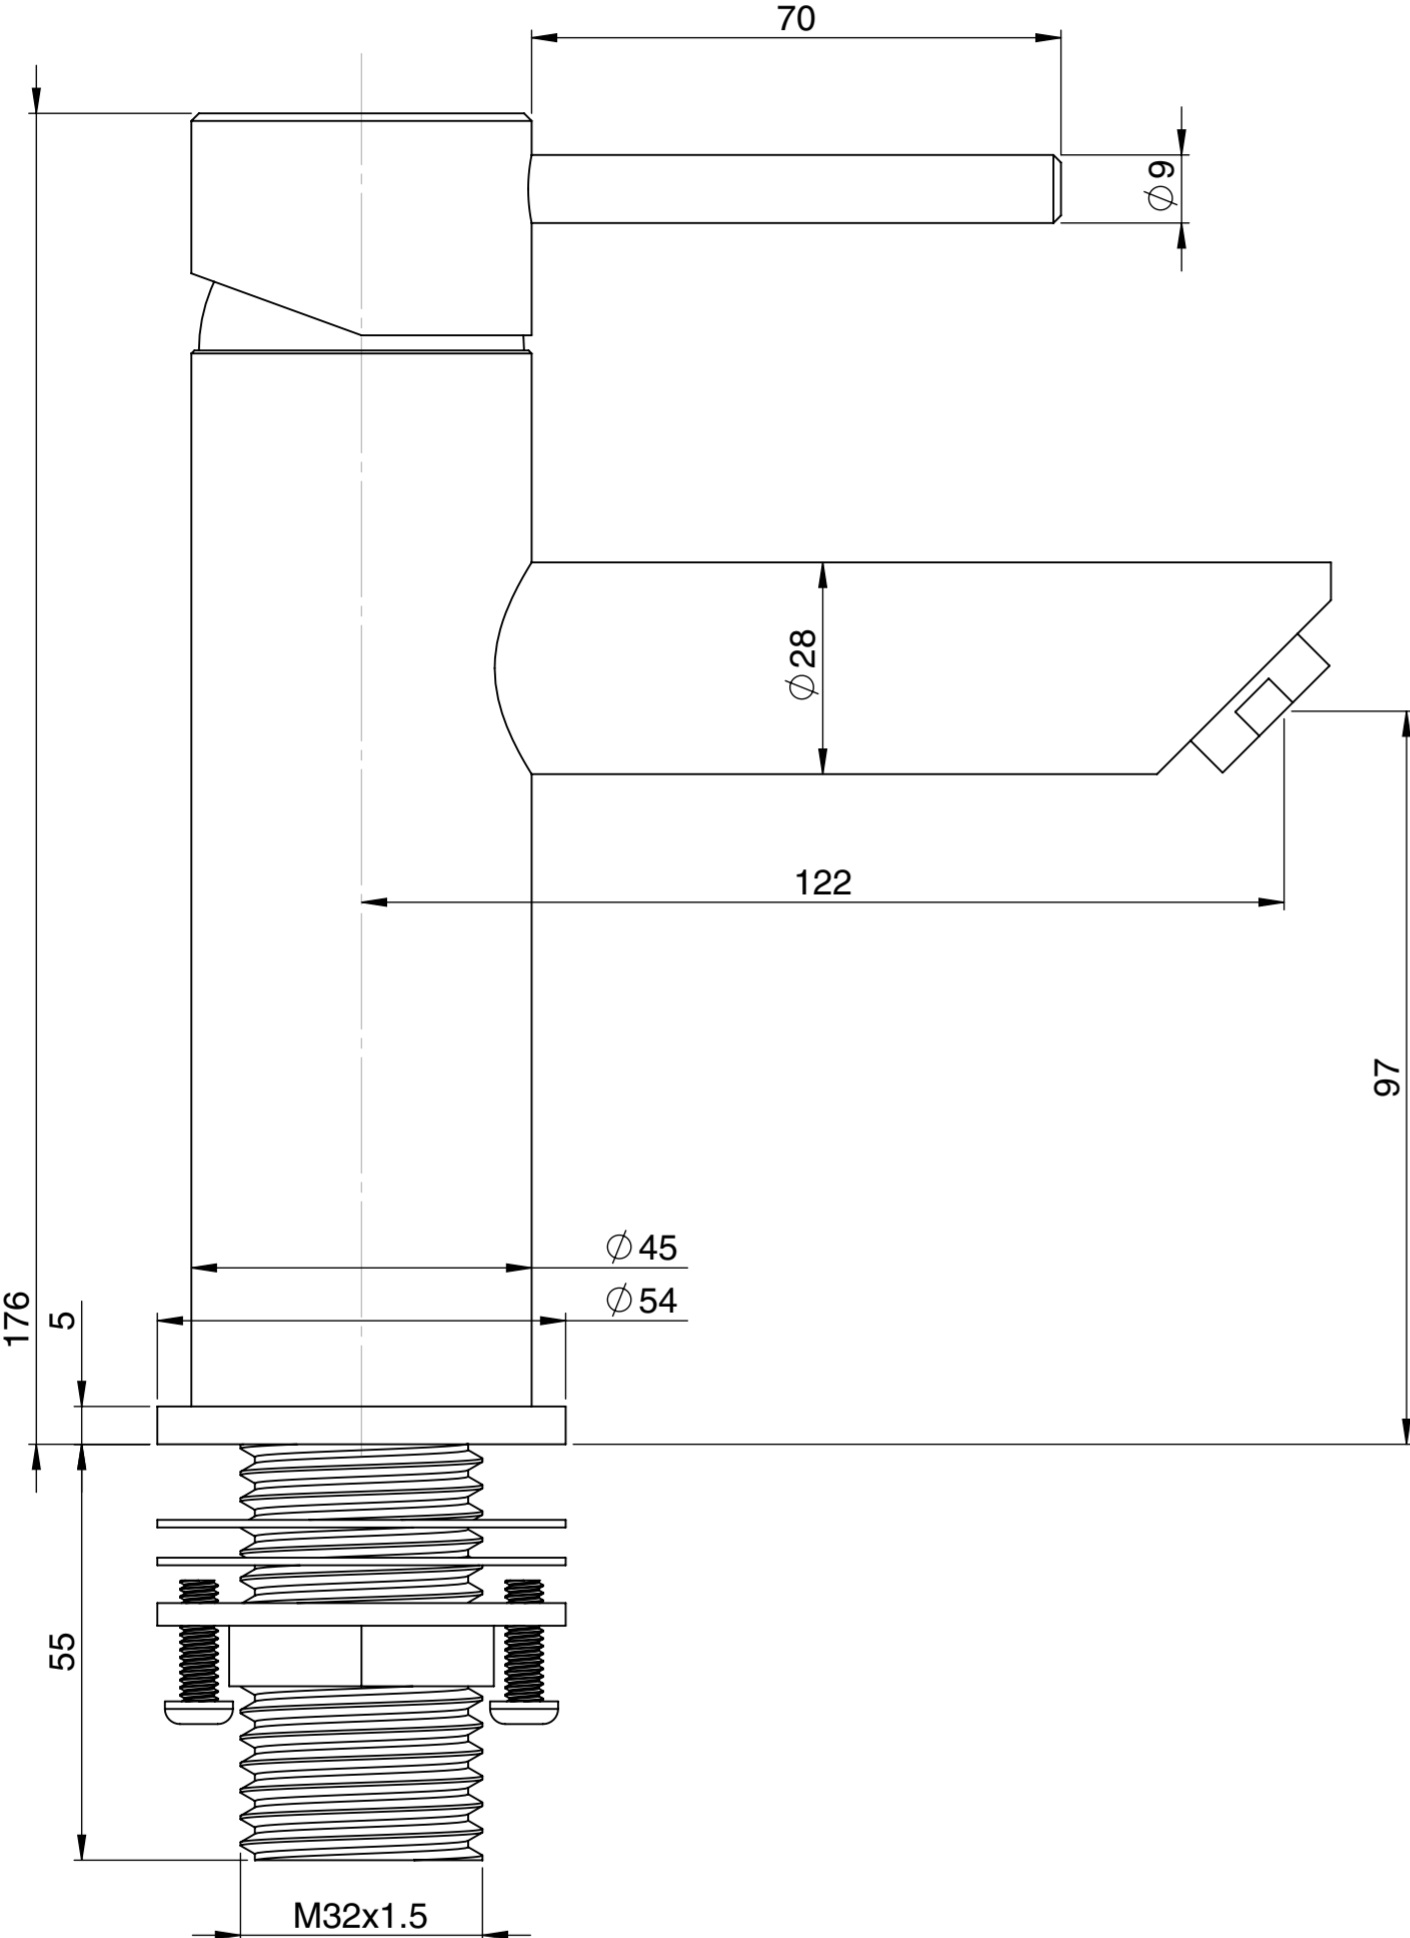

Side View

<b>LUSO</b>	Product Name	Luxe Series
	Product Type	Monobloc Basin Mixer

All dimensions provided in millimeters.