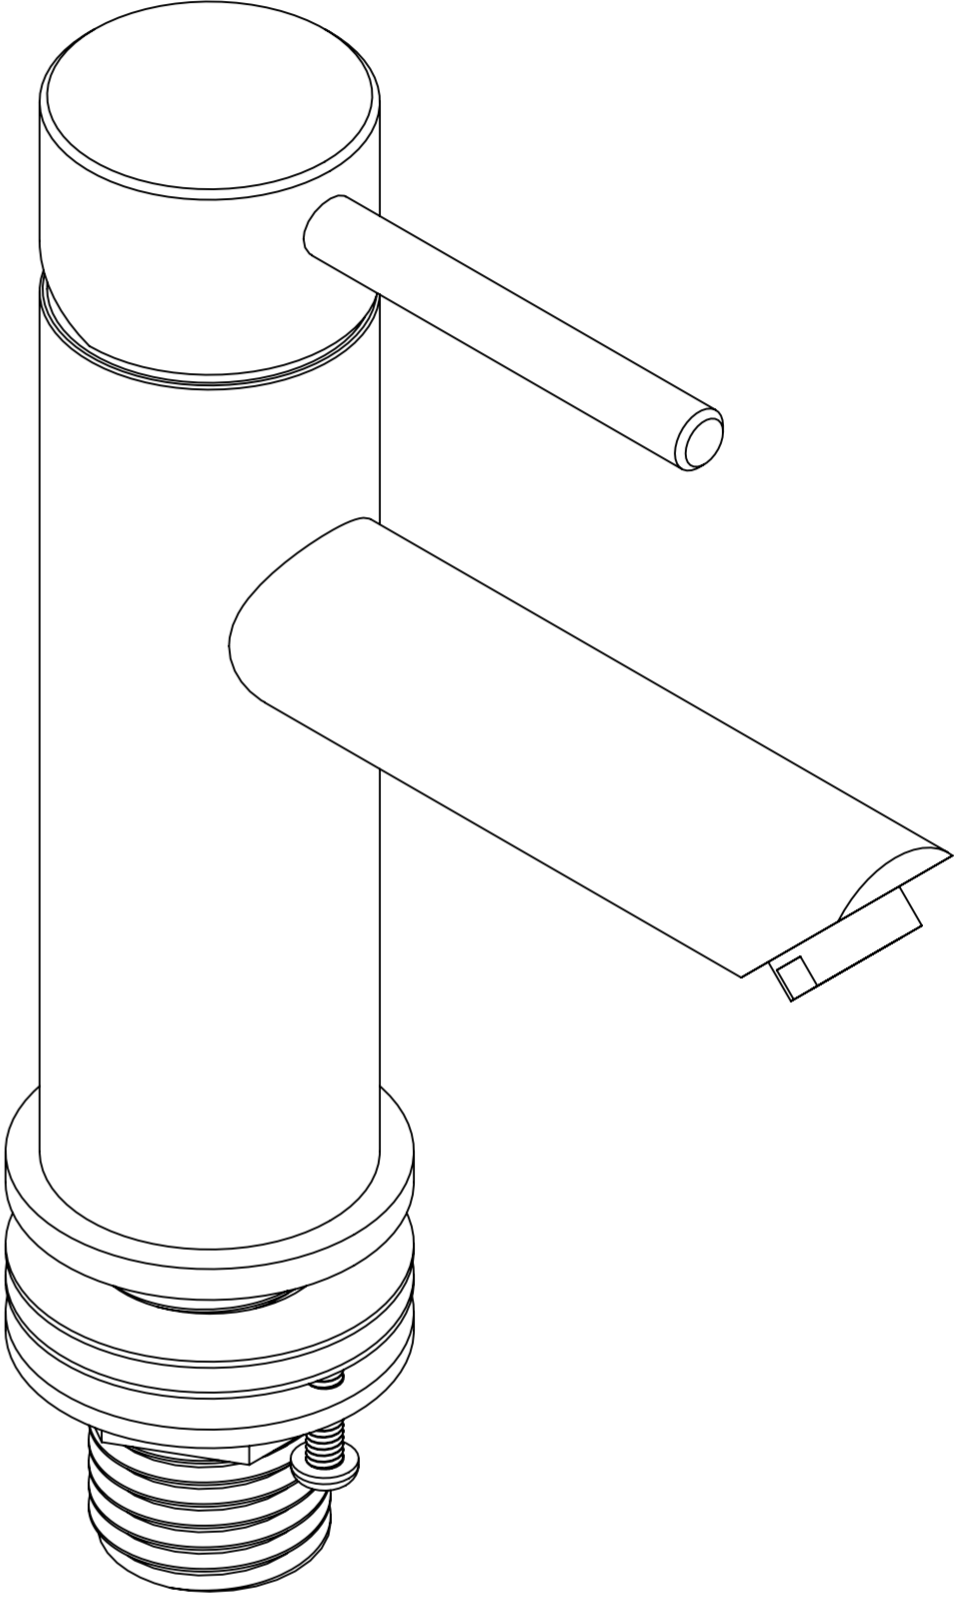

Side View

<b>LUSO</b>	Product Name	Luxe Series
	Product Type	Monobloc Basin Mixer

All dimensions provided in millimeters.