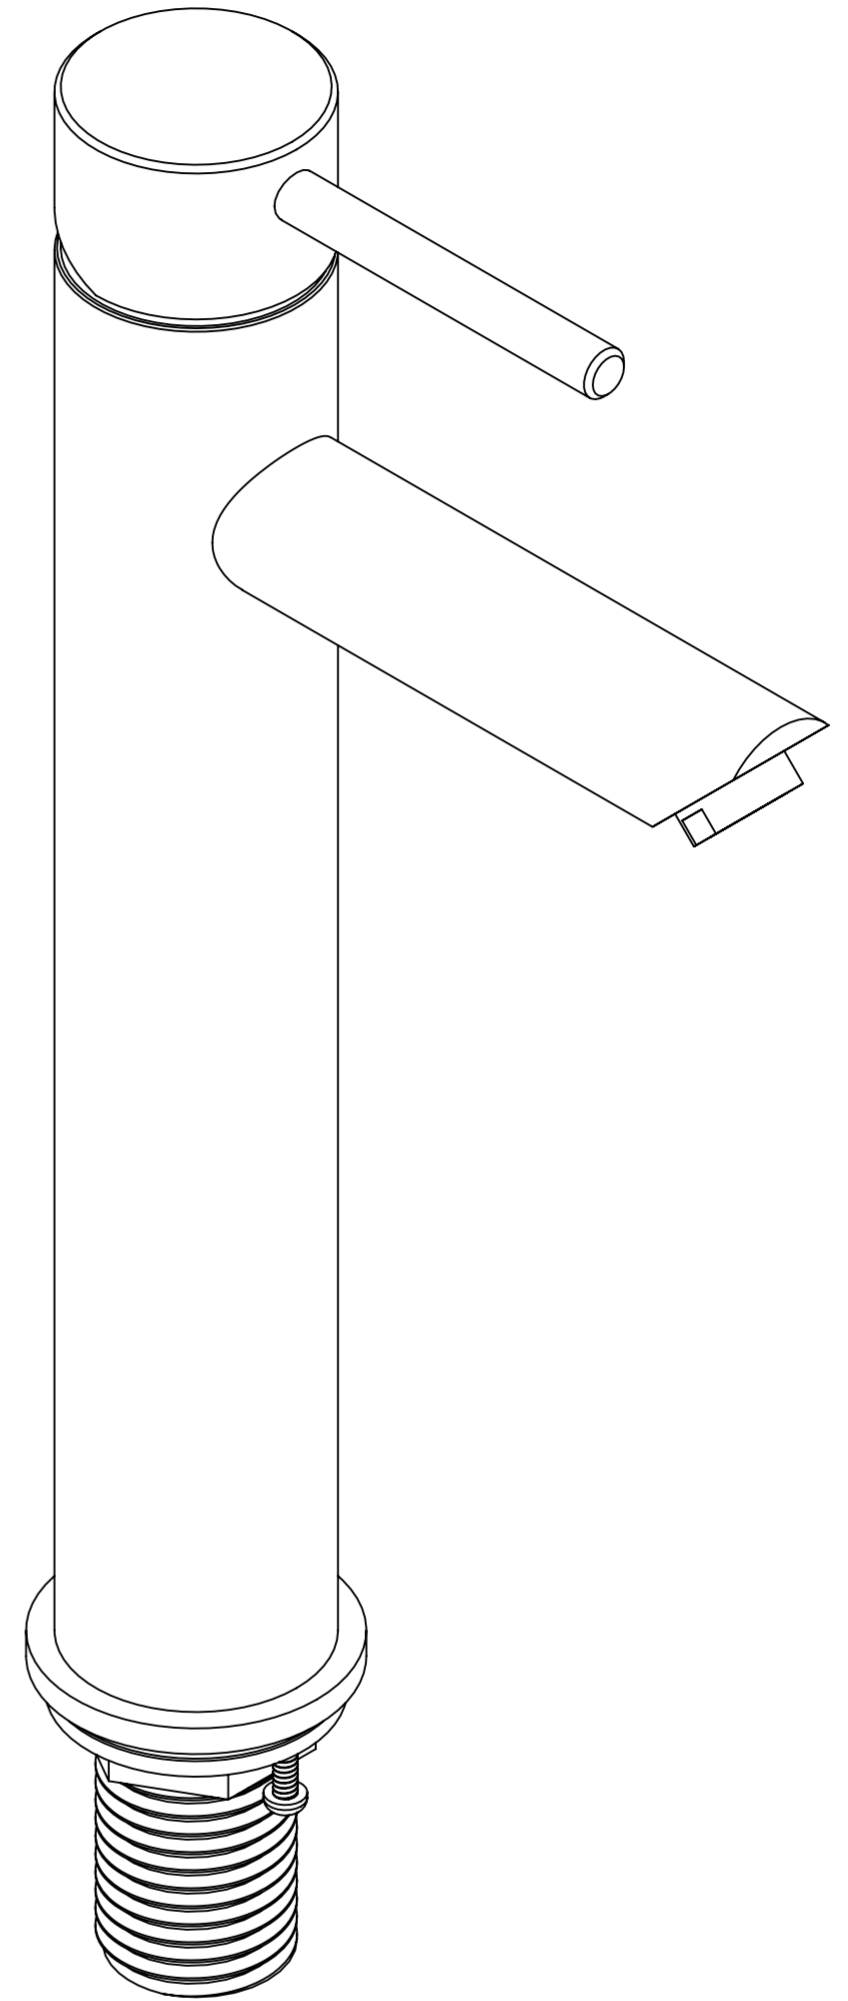

Side View

**LUSSO**

Product Name	Luxe Series
Product Type	High Neck Monobloc Basin Mixer

All dimensions provided in millimeters.