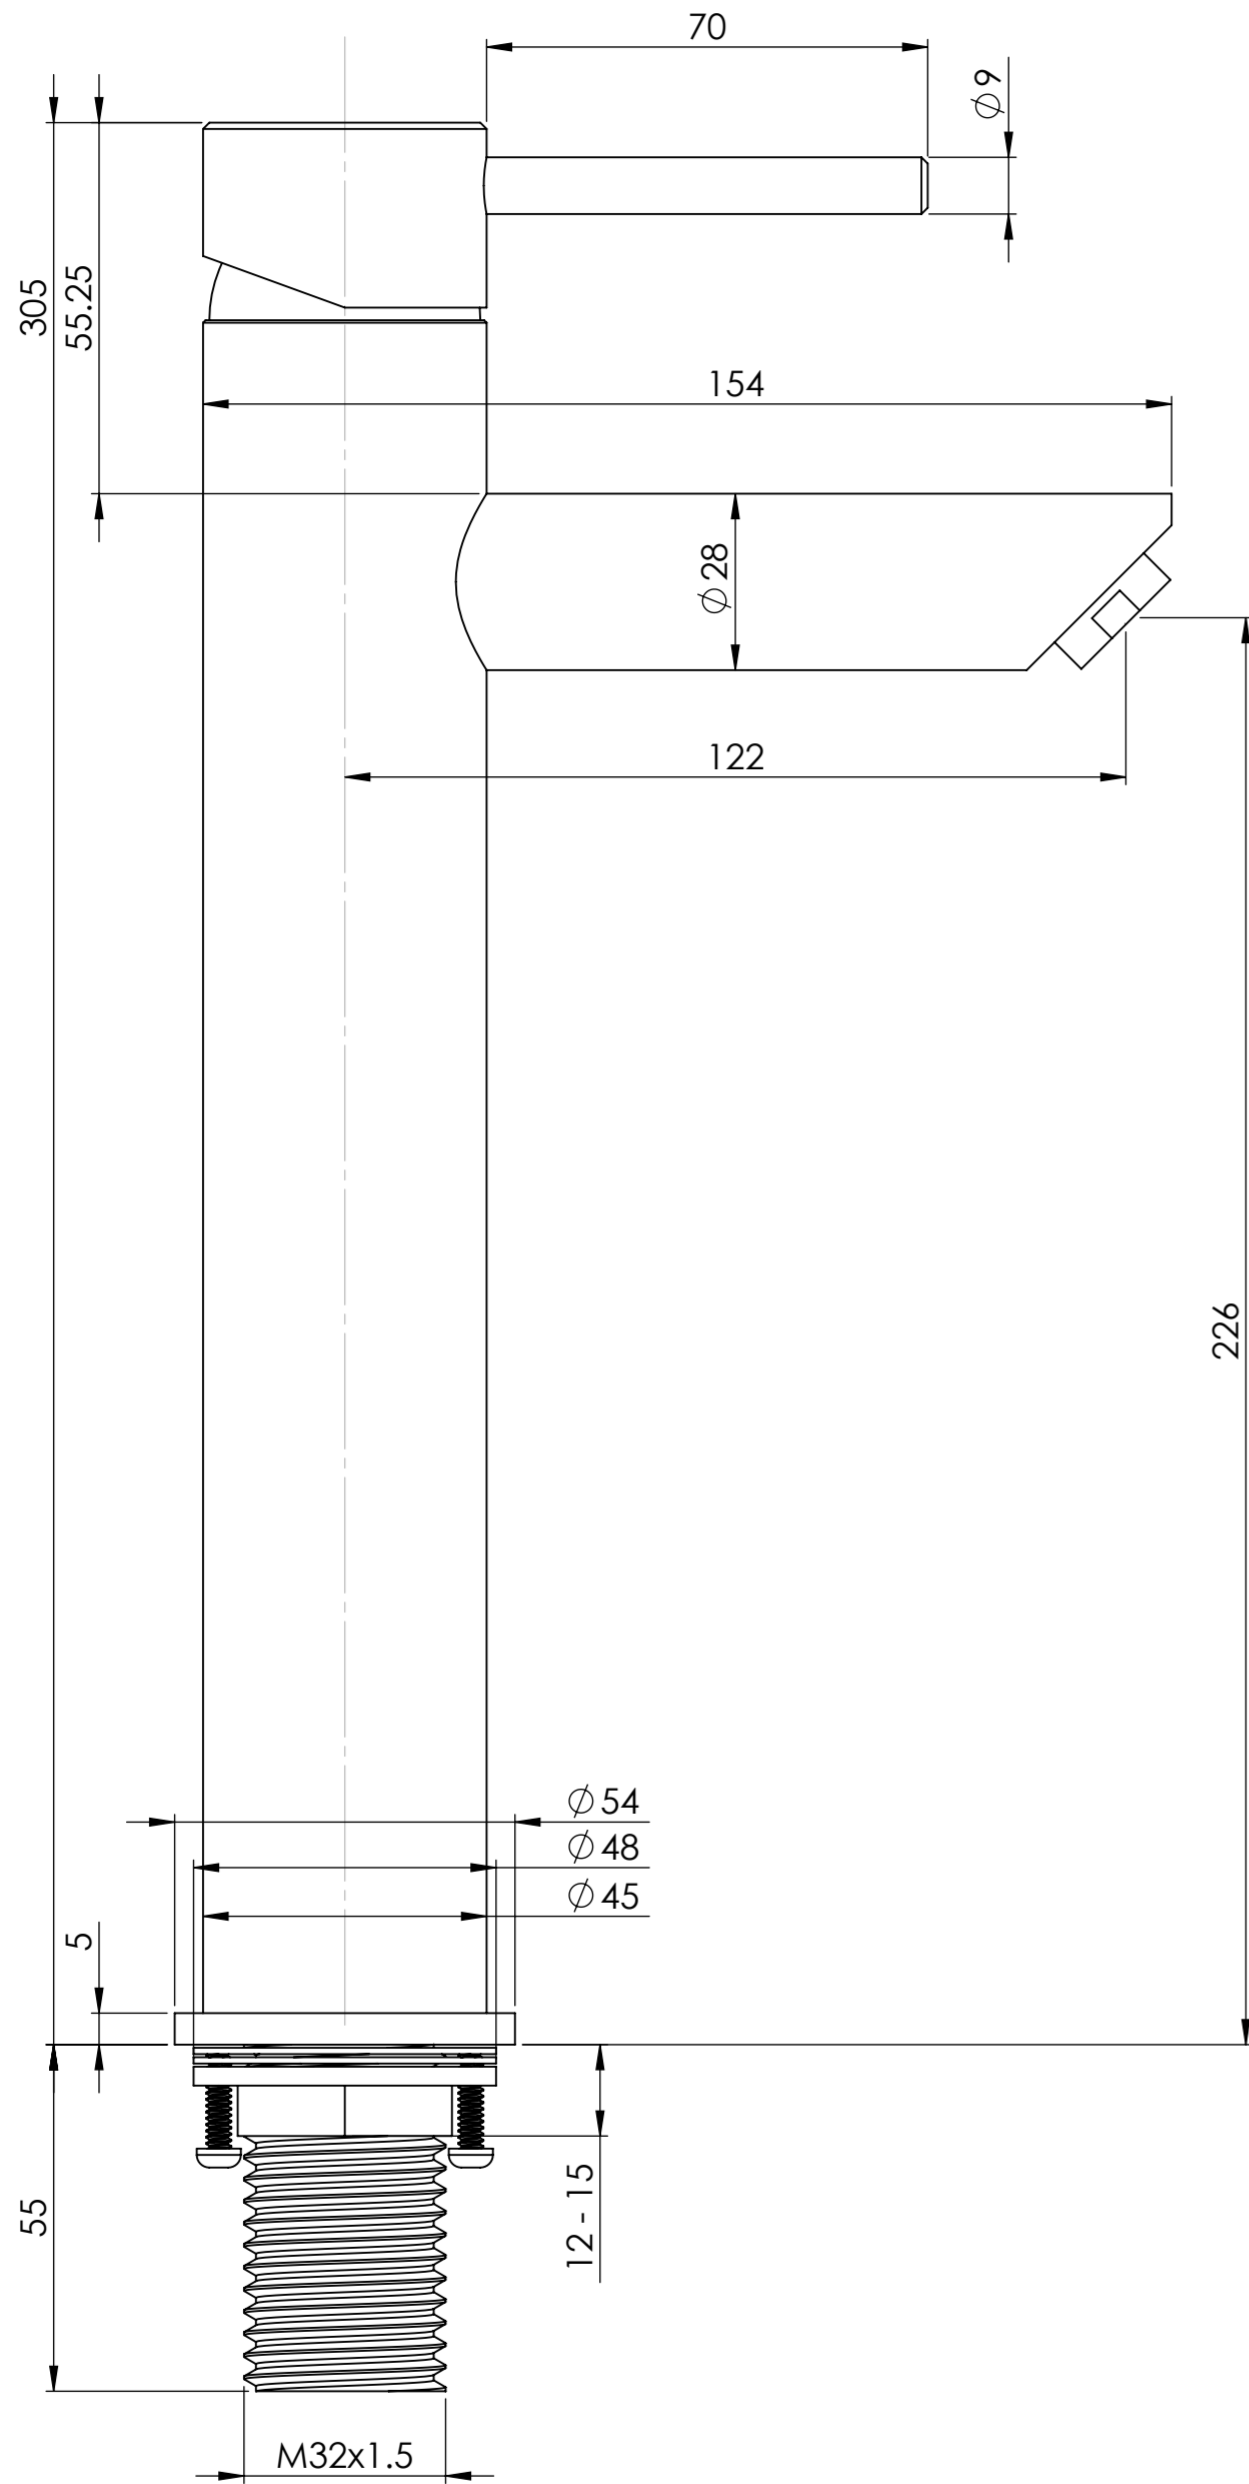

Side View

**LUSSO**

Product Name	Luxe Series
Product Type	High Neck Monobloc Basin Mixer

All dimensions provided in millimeters.