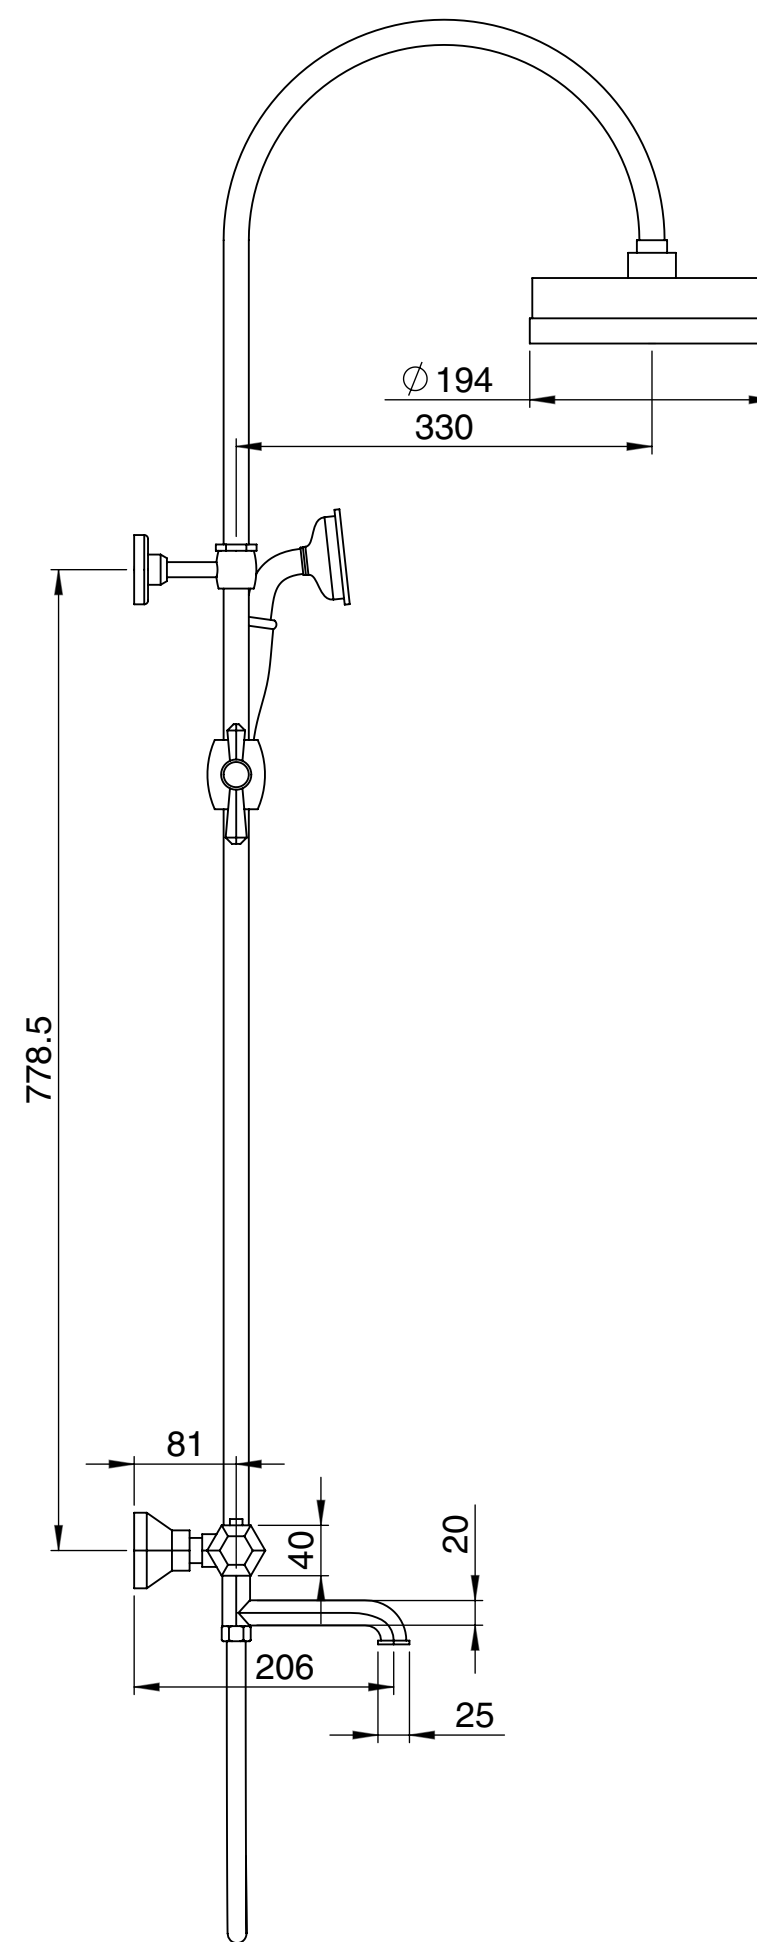

Front View

Side View

Top View

LUSO

Product Range

Deco Eton

Product Name

3 Way Thermostatic Bath Shower System

All dimensions provided in millimeters.