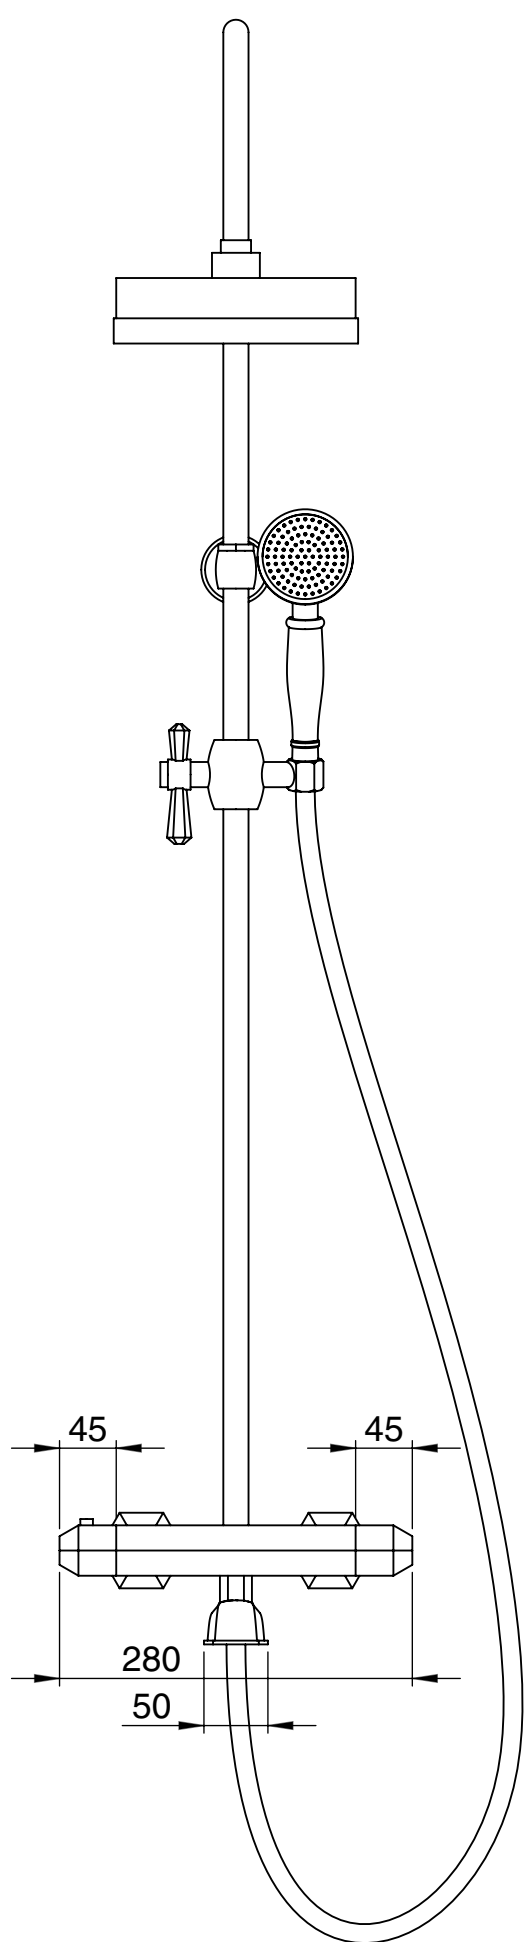

Front View

Side View

Top View

LUSO

Product Range

Deco Eton

Product Name

3 Way Thermostatic Bath Shower System

All dimensions provided in millimeters.