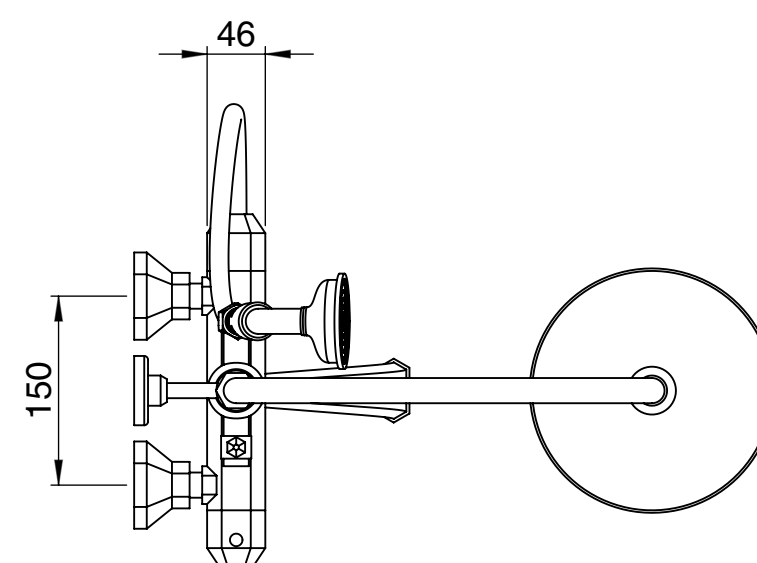

Front View

Side View

Top View

LUSO

Product Range

Deco Eton

Product Name

3 Way Thermostatic Bath Shower System

All dimensions provided in millimeters.