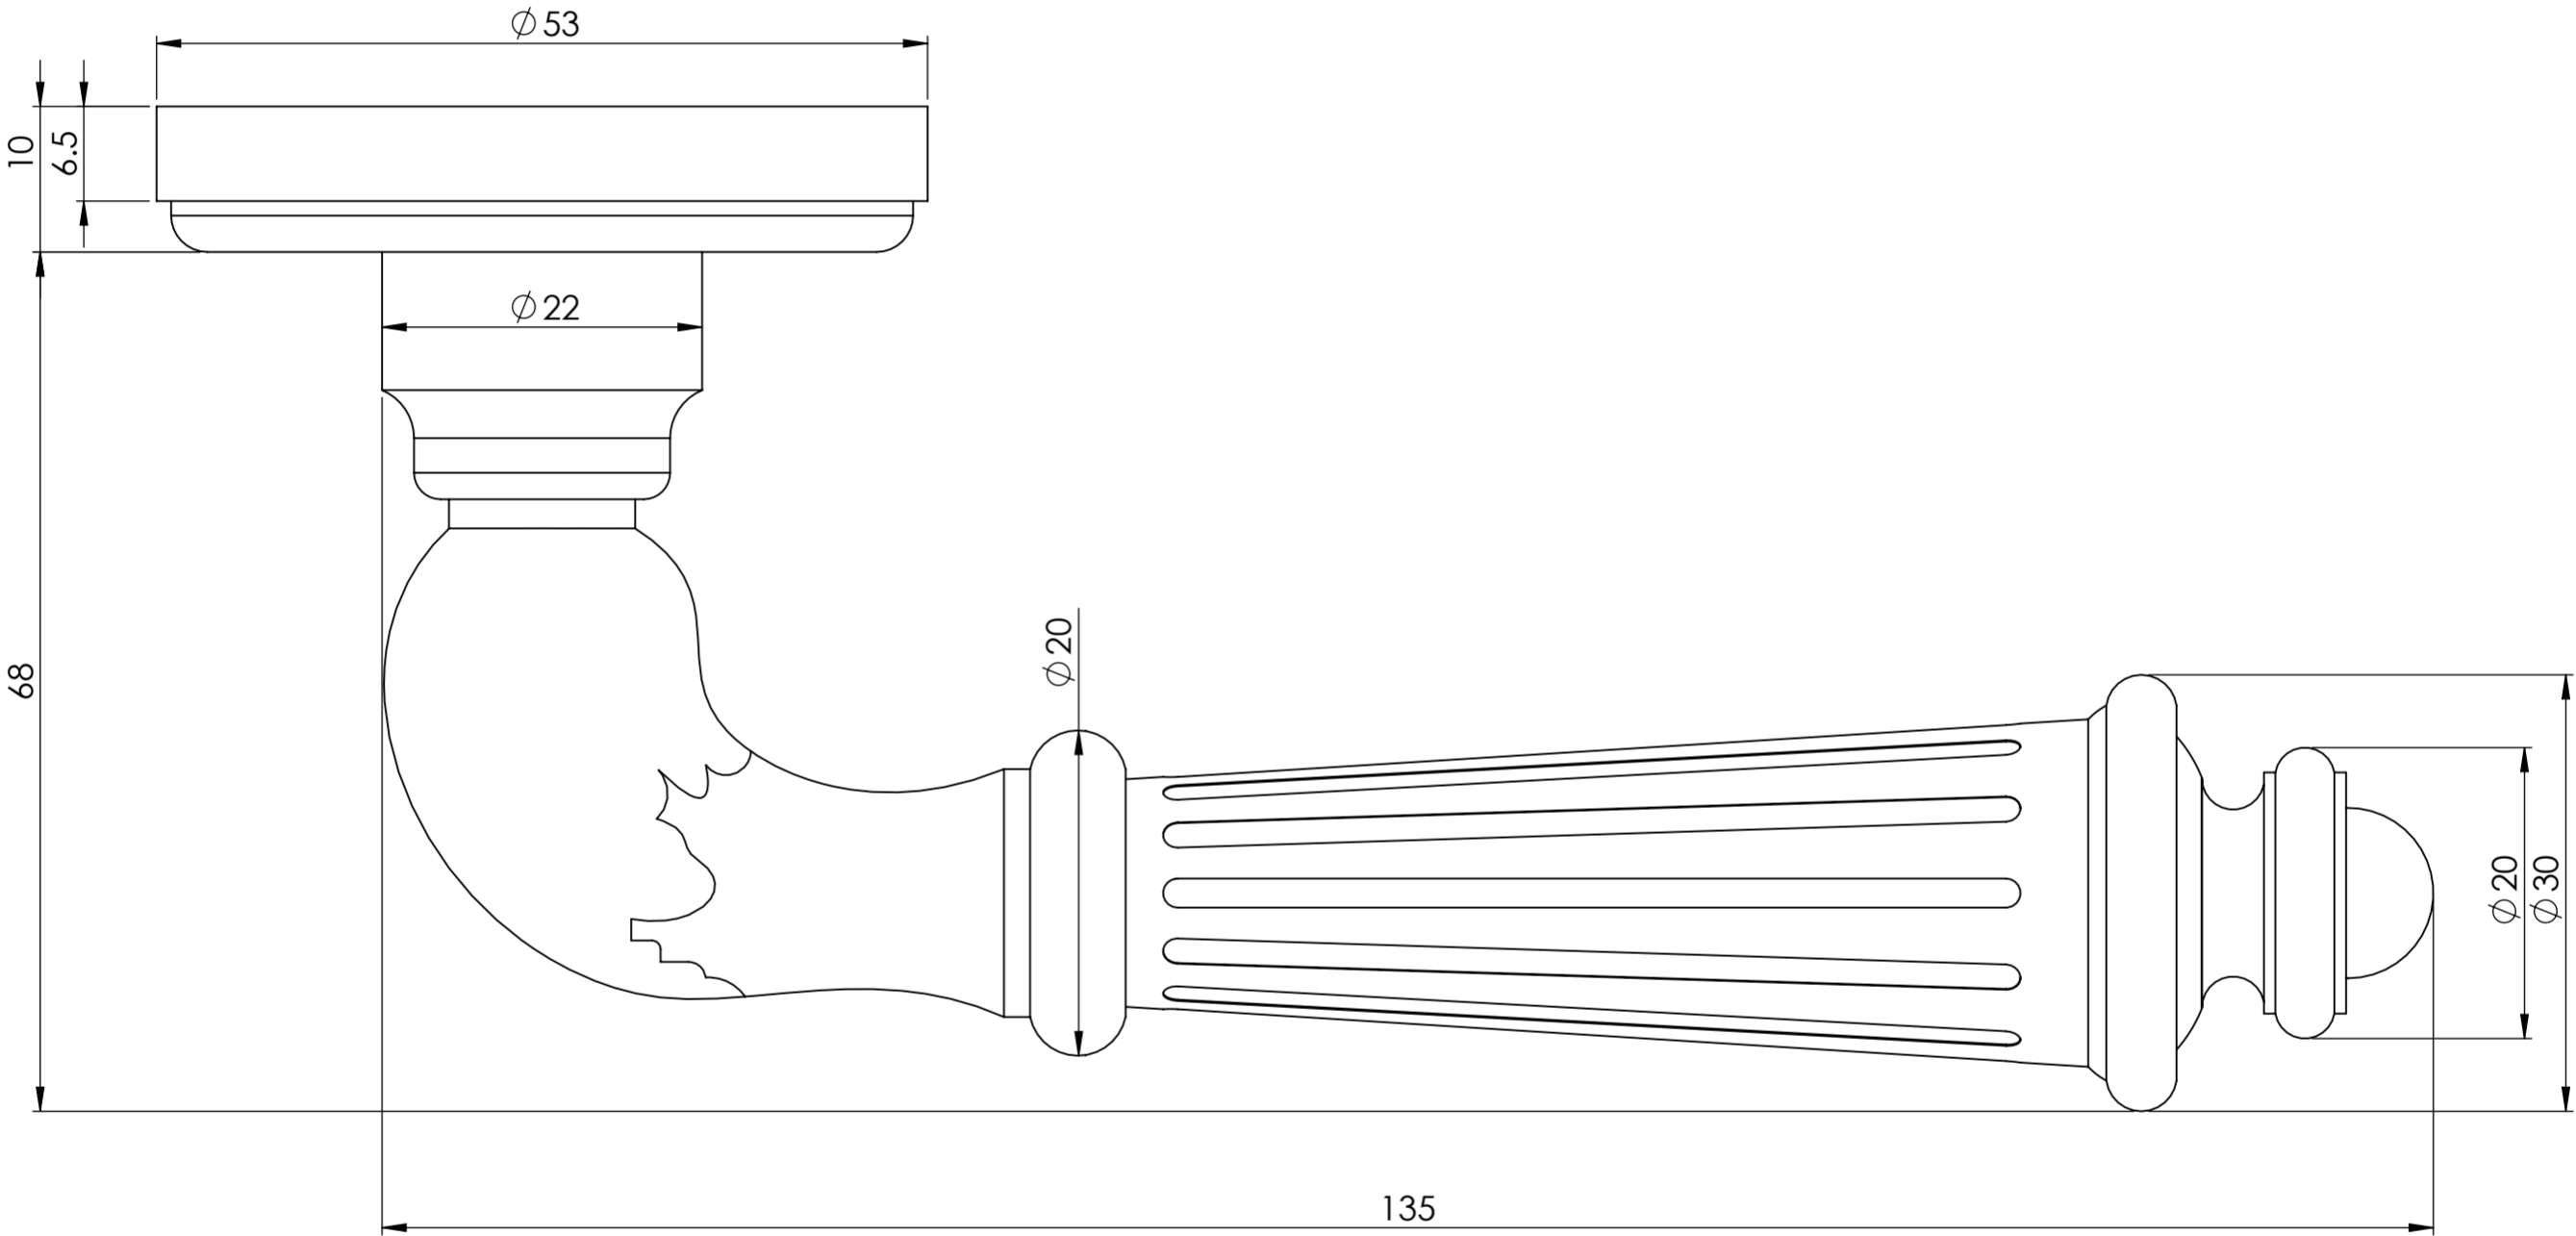

Top View

LUSO	Product Type	Aston Internal Door Handles
-------------	--------------	-----------------------------

All dimensions provided in millimeters.