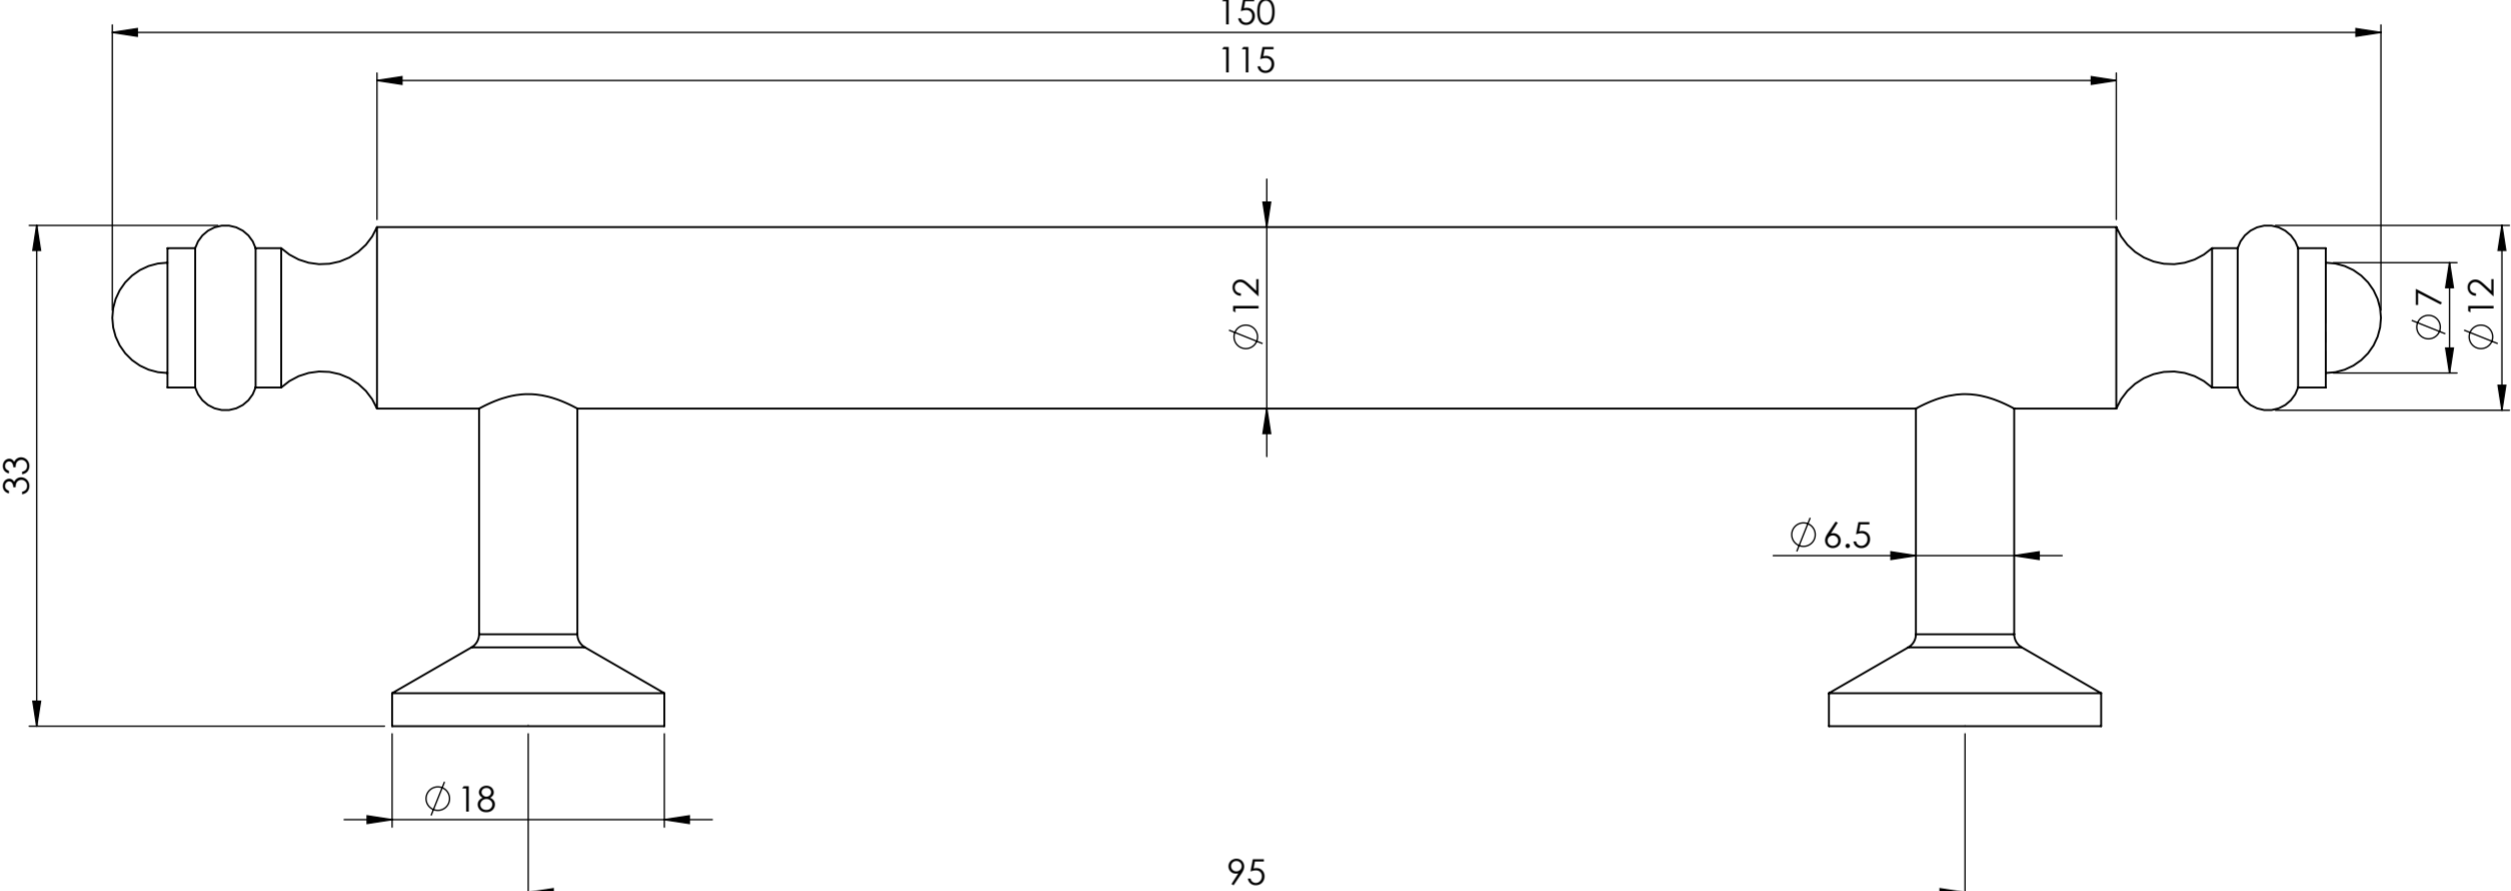

Top View

<b>LUSSO</b>	Product Type	Aston Cabinet Pull Handle 150
--------------	--------------	-------------------------------

All dimensions provided in millimeters.