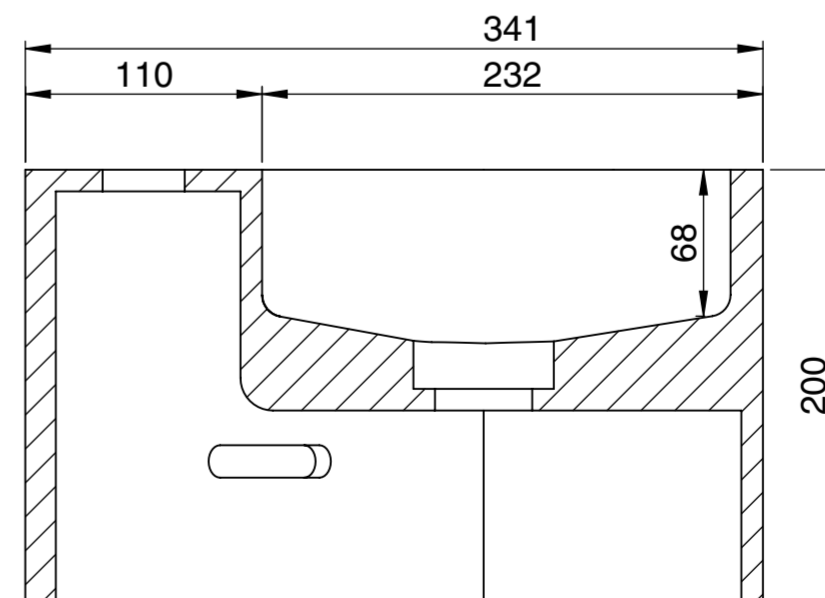

Side View

Side View

Top View

Section View

**LUSO**

Product Name	Elegant Micro Corner Basin 300mm
Material	Marble
Product Size, mm	300 x 300 x 200

*All dimensions provided in millimeters.*