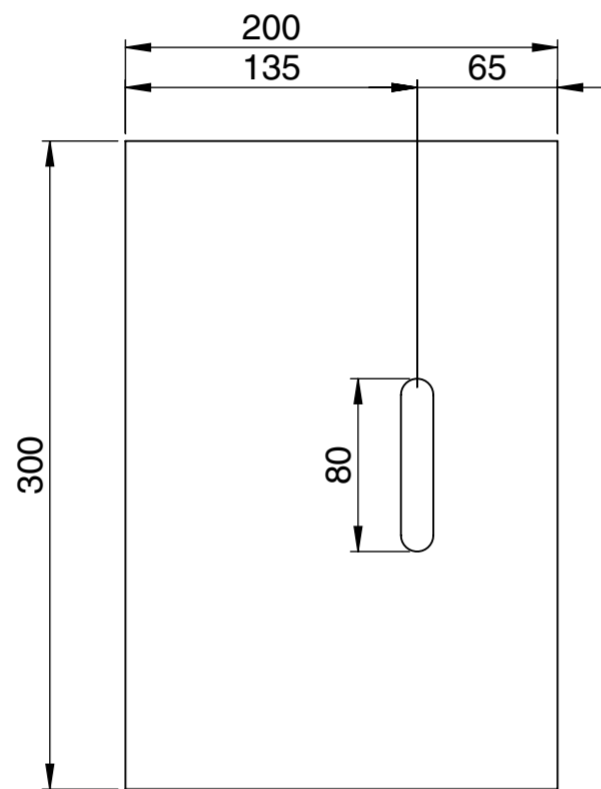

Side View

Side View

Top View

Section View

**LUSO**

Product Name	Elegant Micro Corner Basin 300mm
Material	Marble
Product Size, mm	300 x 300 x 200

*All dimensions provided in millimeters.*