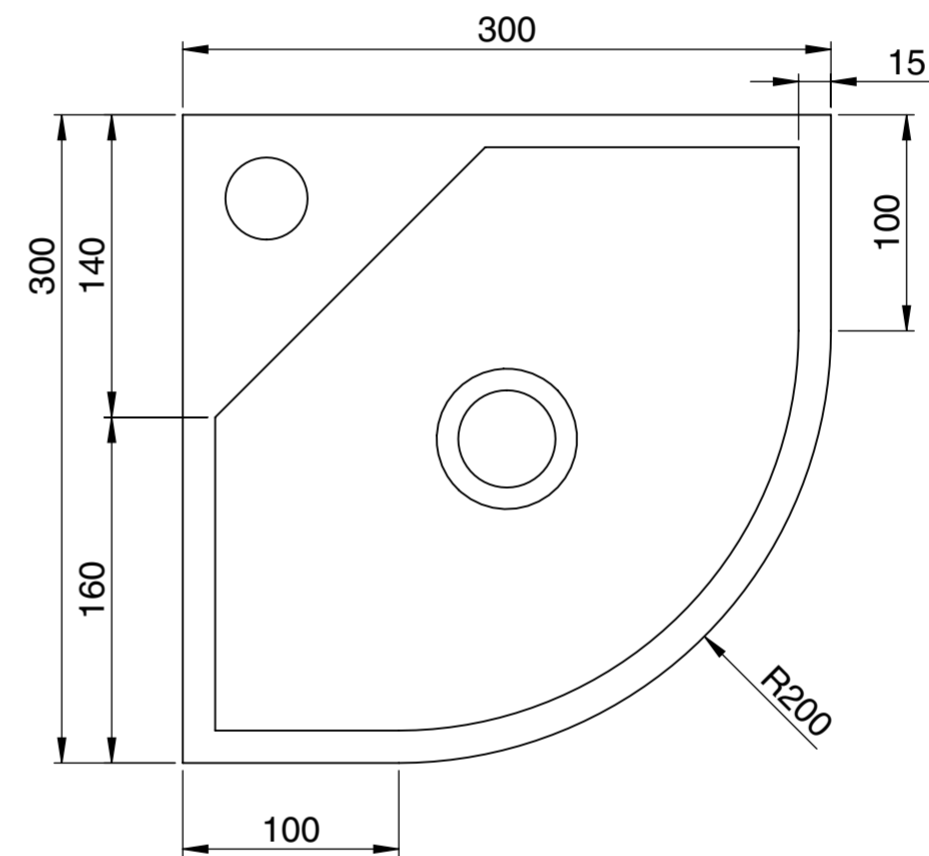

Side View

Side View

Top View

Section View

**LUSO**

Product Name	Elegant Micro Corner Basin 300mm
Material	Marble
Product Size, mm	300 x 300 x 200

*All dimensions provided in millimeters.*