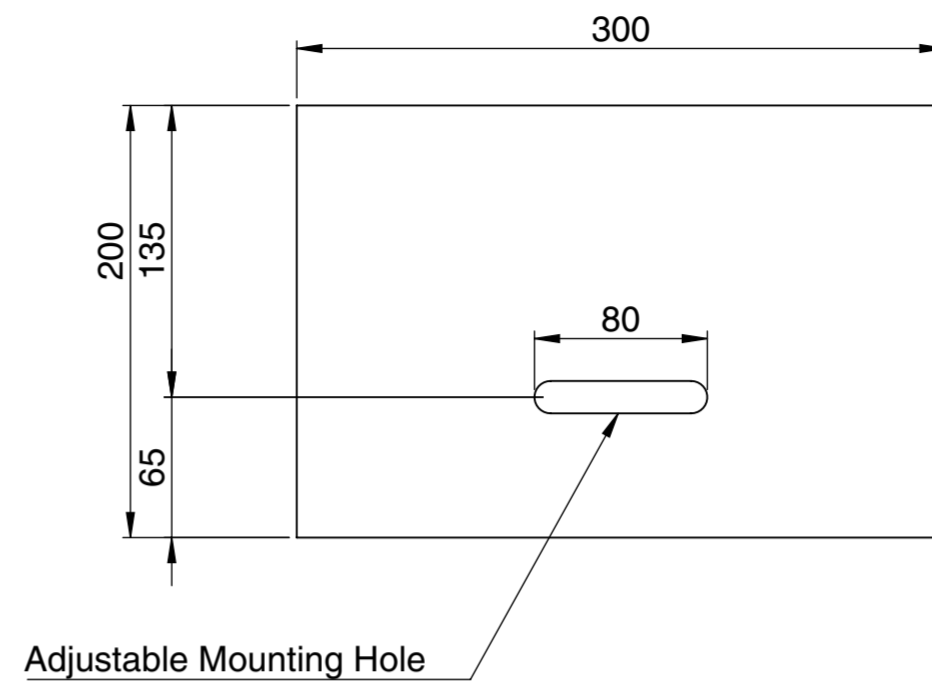

Side View

Side View

Top View

Section View

**LUSO**

Product Name	Elegant Micro Corner Basin 300mm
Material	Marble
Product Size, mm	300 x 300 x 200

*All dimensions provided in millimeters.*