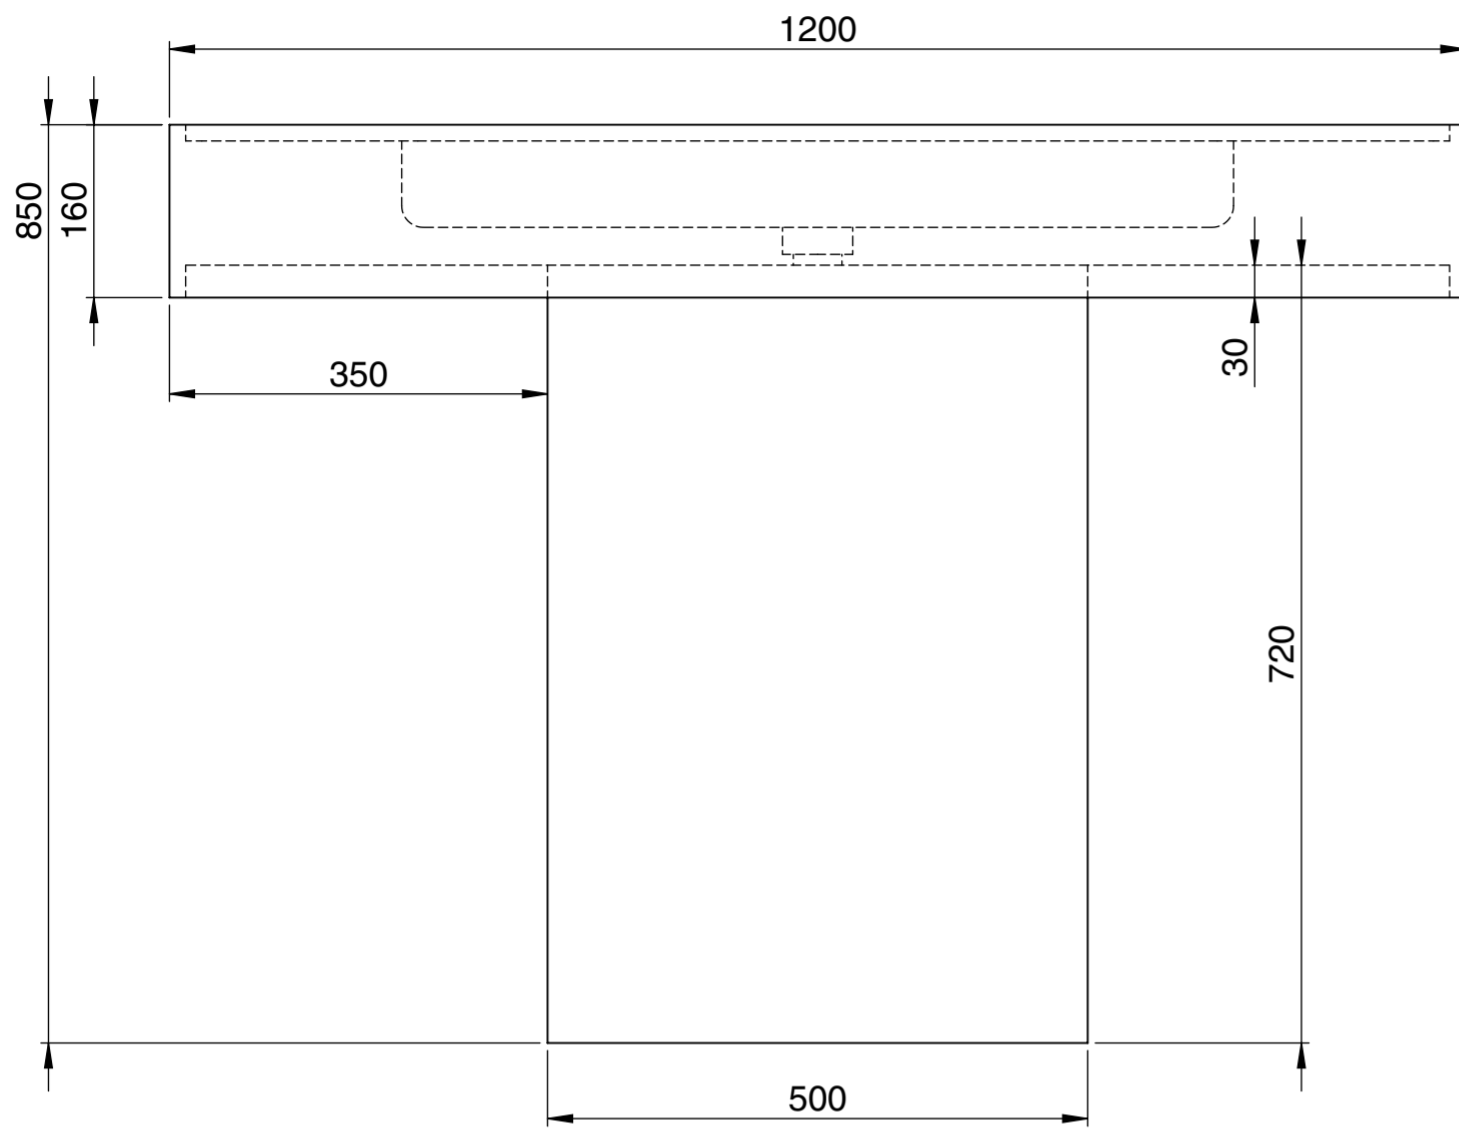

Front View

Side View

Top View

LUSO

Product Name

Concerto Basin 1200mm

Product Size, mm

1200 x 400 x 850

All dimensions provided in millimeters.