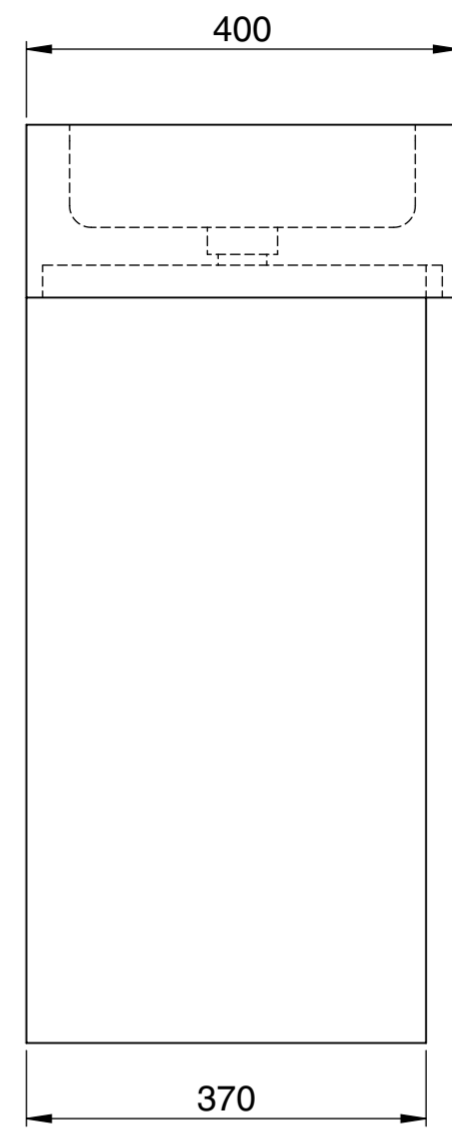

Front View

Side View

Top View

LUSO

Product Name

Concerto Basin 1200mm

Product Size, mm

1200 x 400 x 850

All dimensions provided in millimeters.