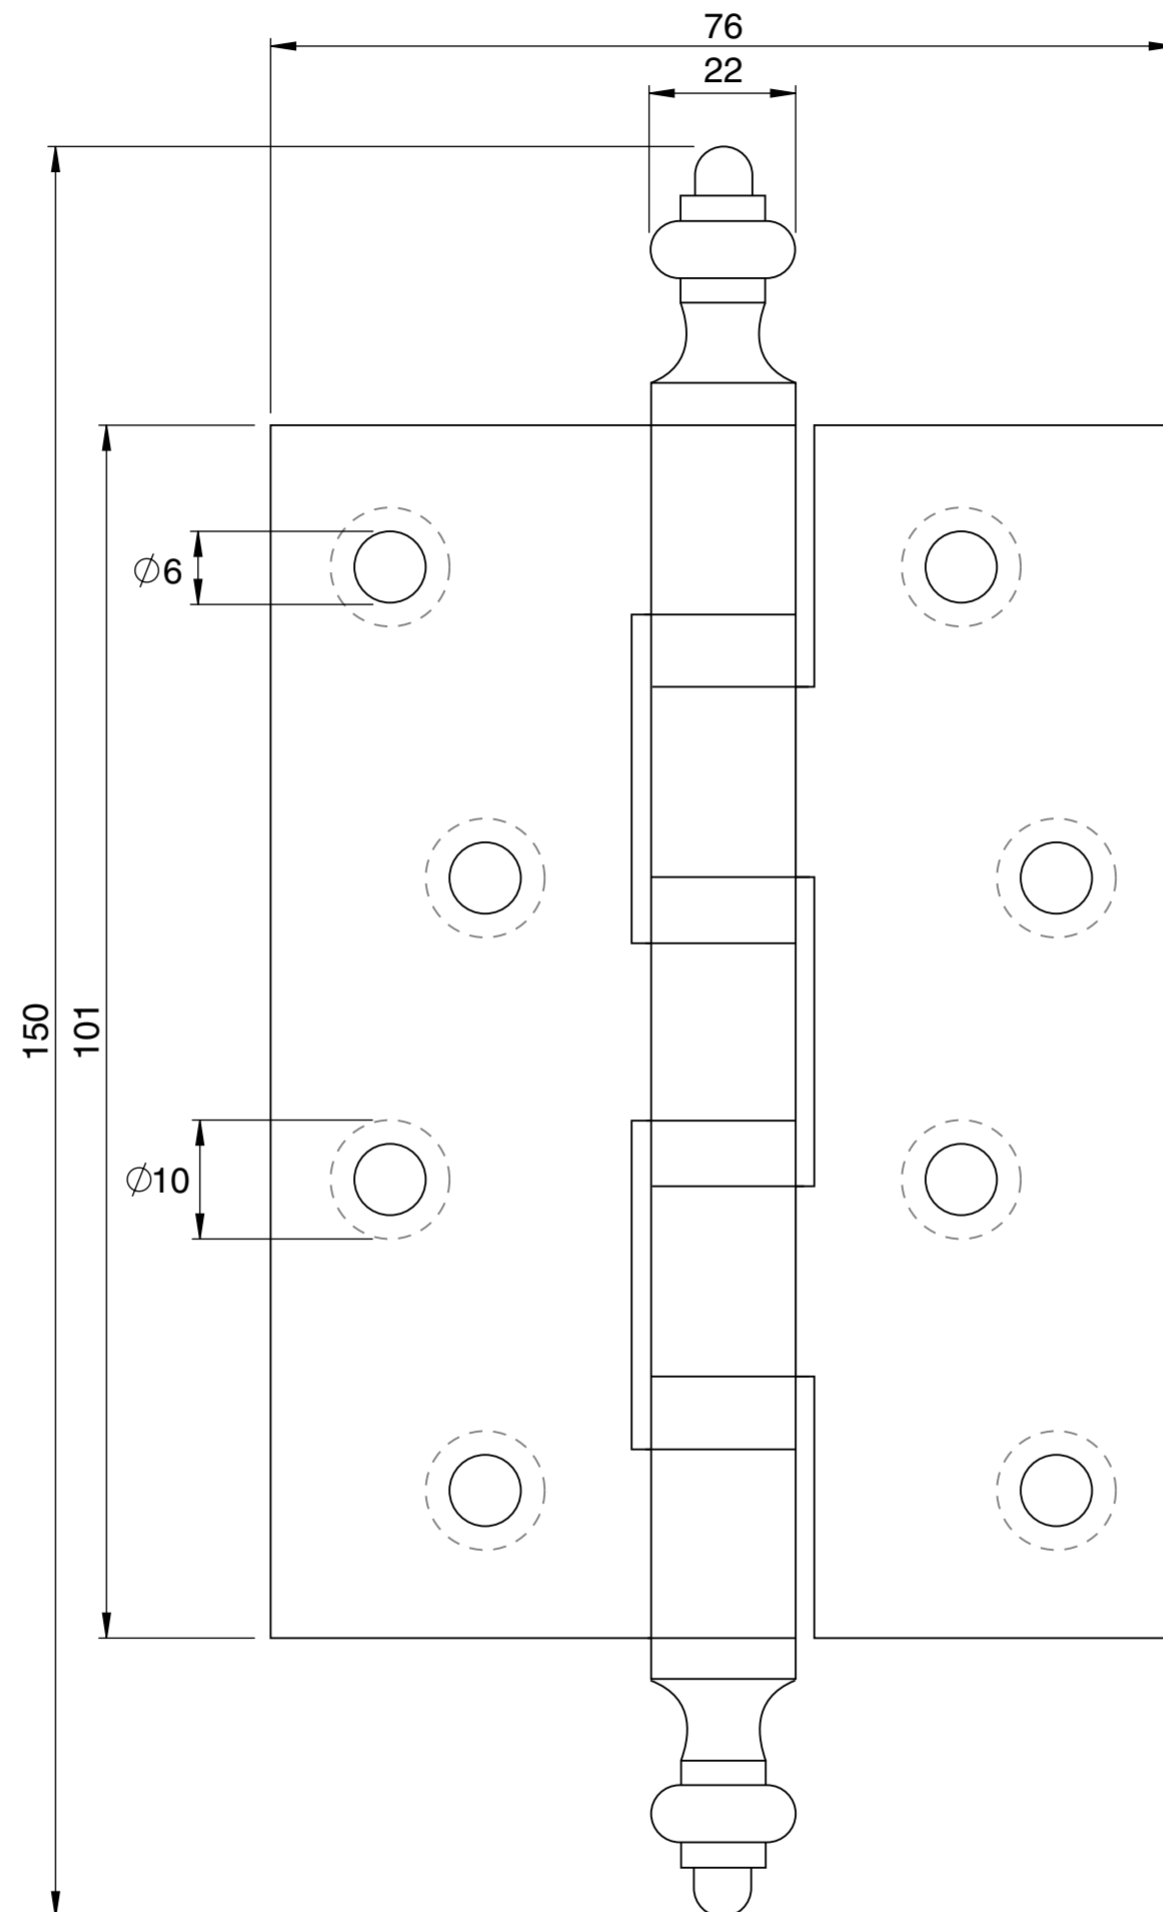

Front View

LUSO

Product Name

Aston Hinges Polished Nickel

All dimensions provided in millimeters.