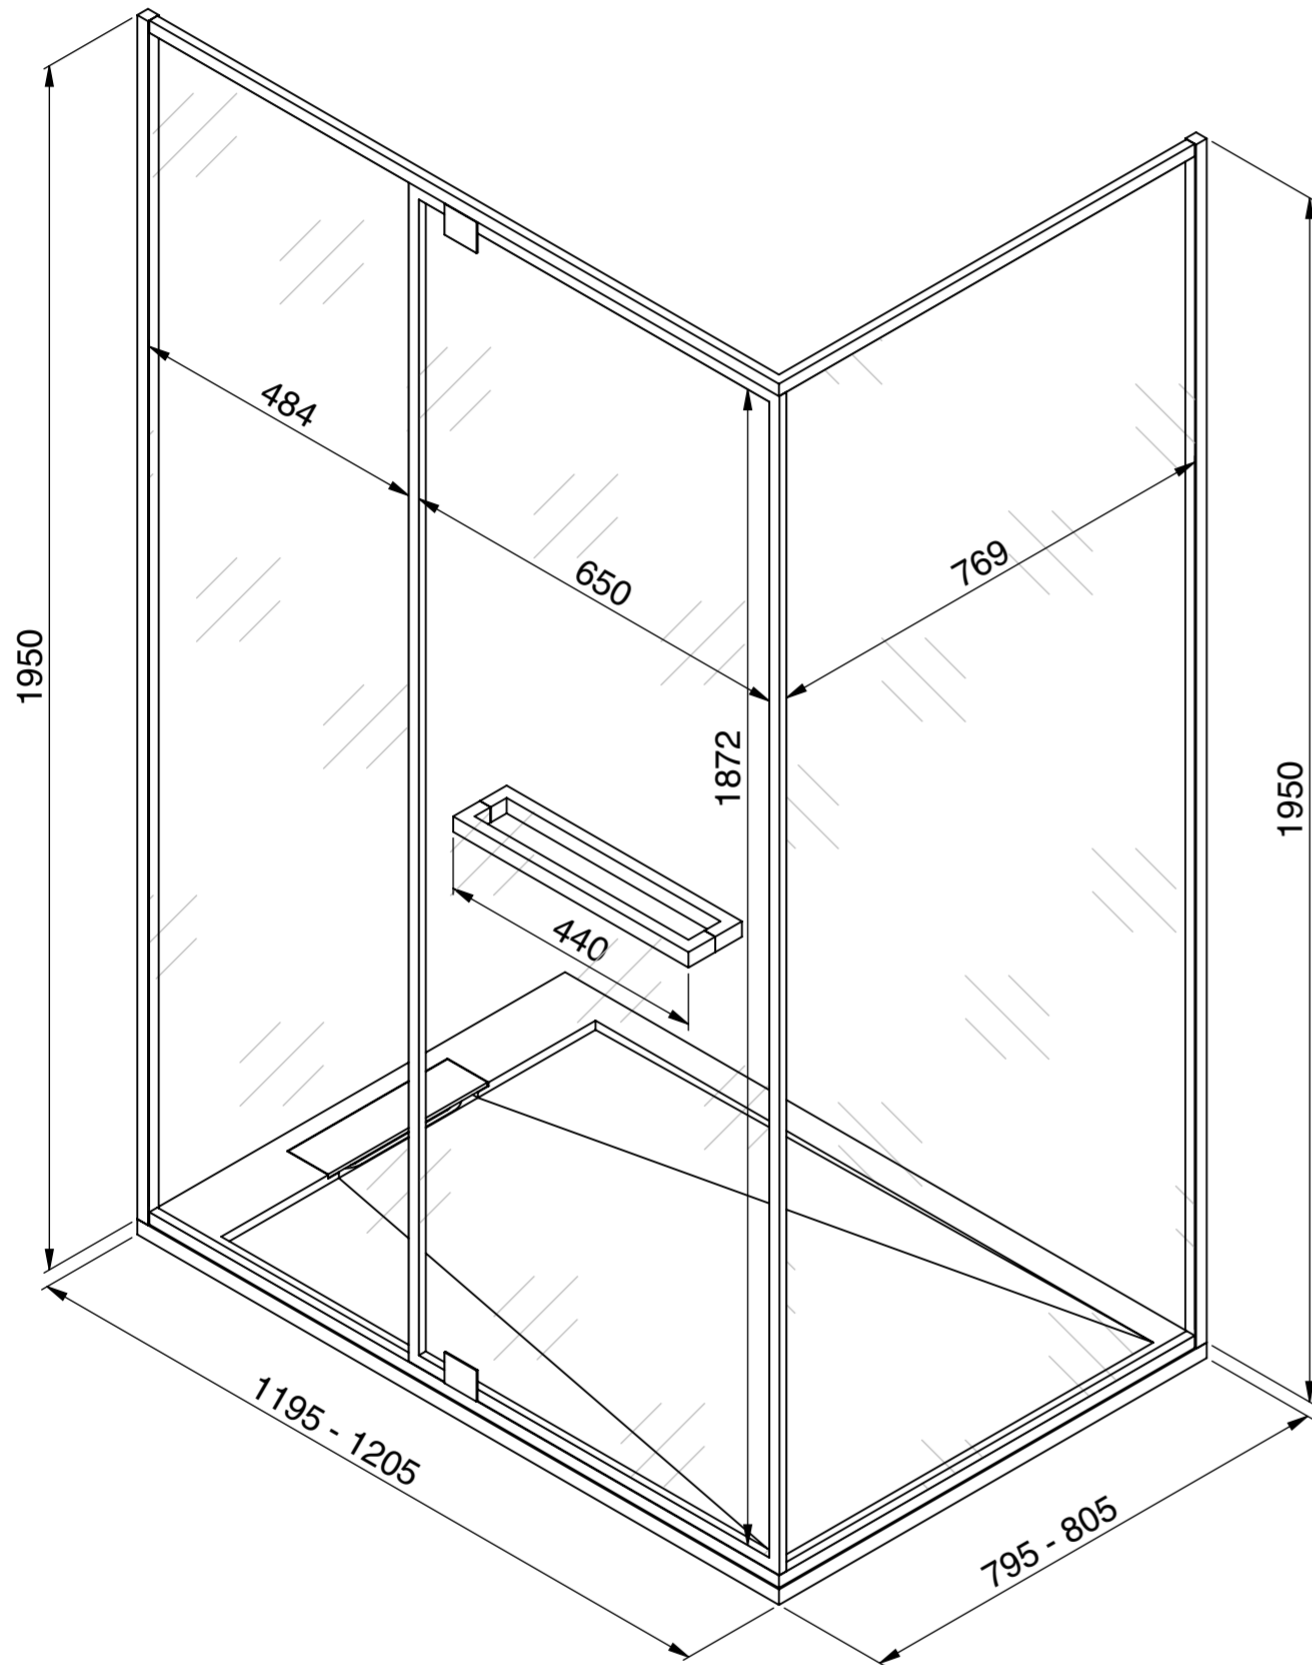

Left

Right

**LUSO**

Product Name	Portofino Shower Enclosure
Size, mm	1200 x 800 x 25
Contains	Shower Tray Shower Waste 8mm Shower Screen Shower Screen Door Wall Fixing Kit

All dimensions provided in millimeters.