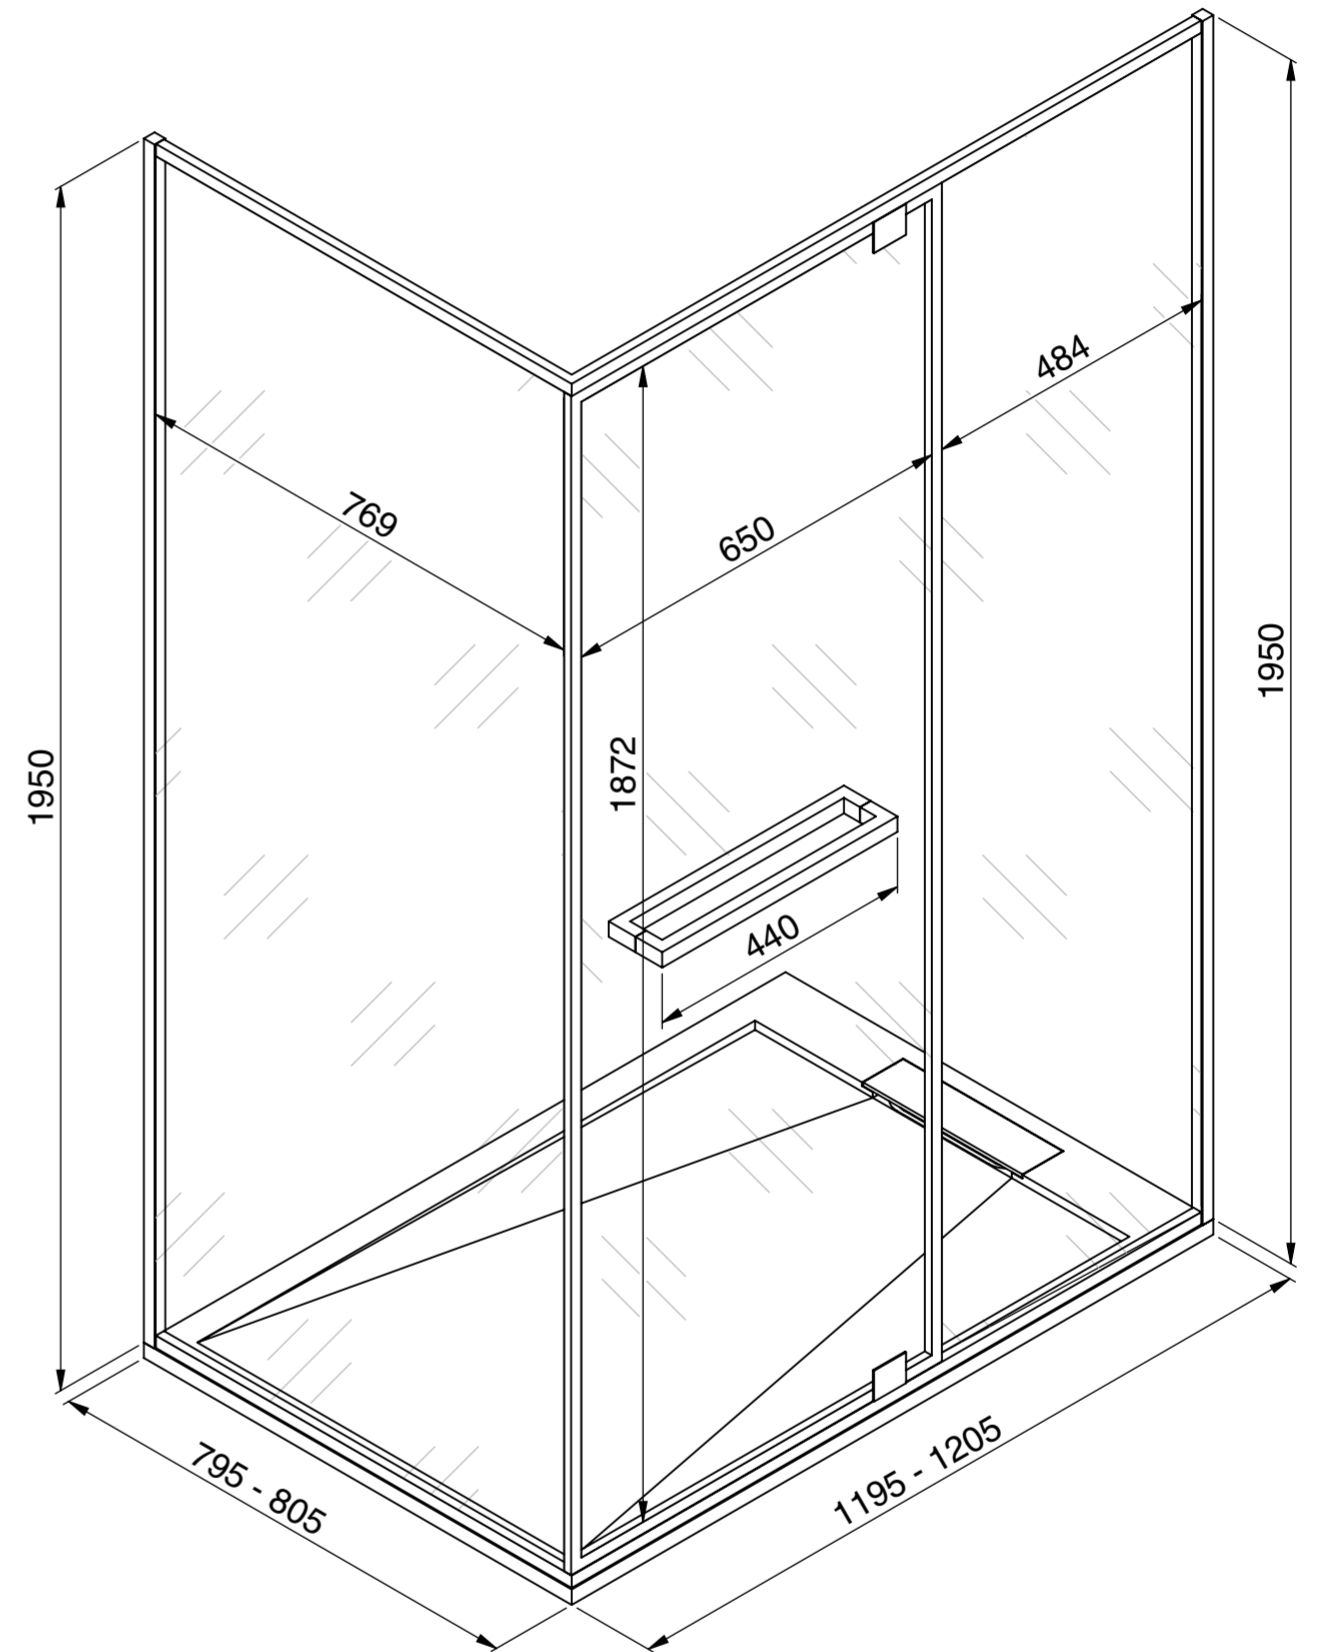

Left

Right

**LUSO**

Product Name	Portofino Shower Enclosure
Size, mm	1200 x 800 x 25
Contains	Shower Tray Shower Waste 8mm Shower Screen Shower Screen Door Wall Fixing Kit

All dimensions provided in millimeters.