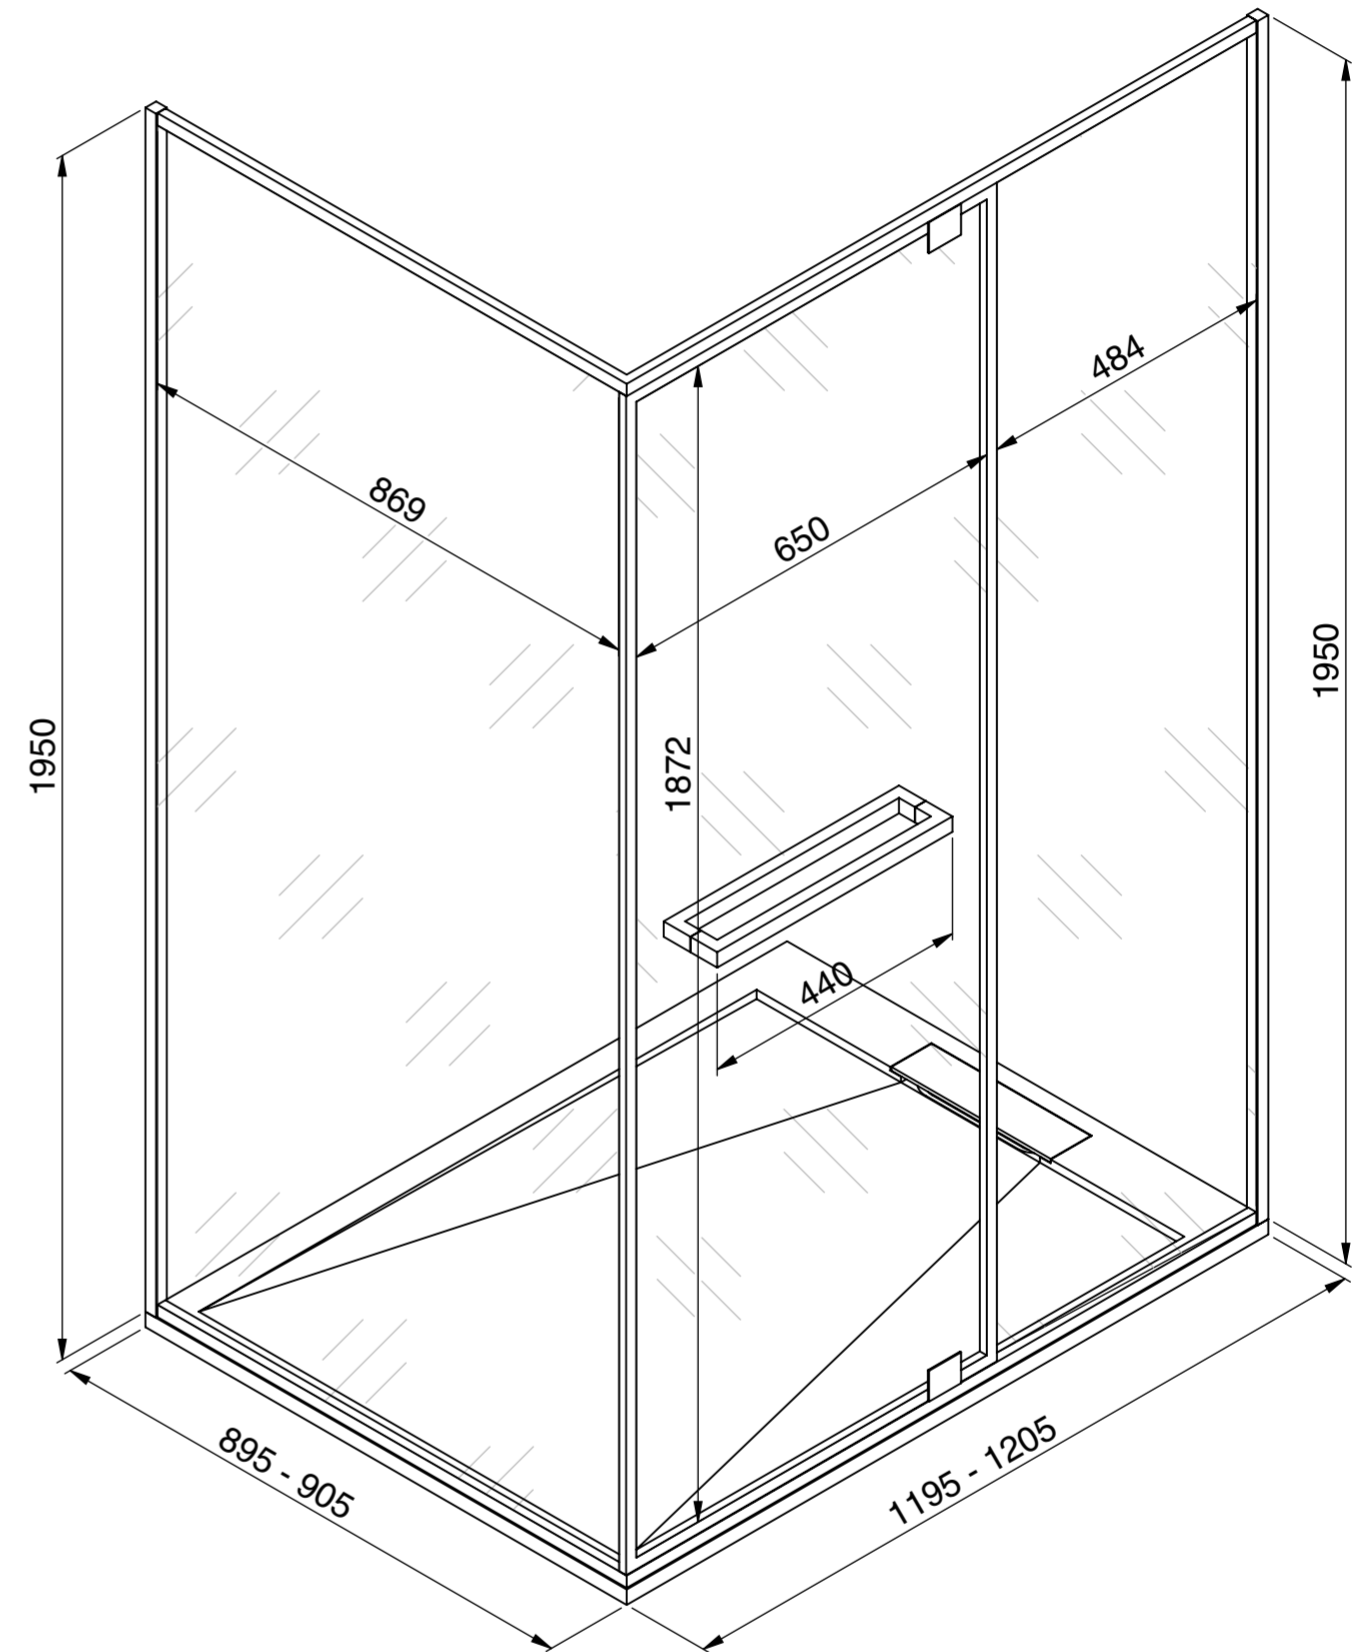

Left

Right

LUSO

Product Name	Portofino Shower Enclosure
Size, mm	1200 x 900 x 25
Contains	Shower Tray Shower Waste 8mm Shower Screen Shower Screen Door Wall Fixing Kit

All dimensions provided in millimeters.