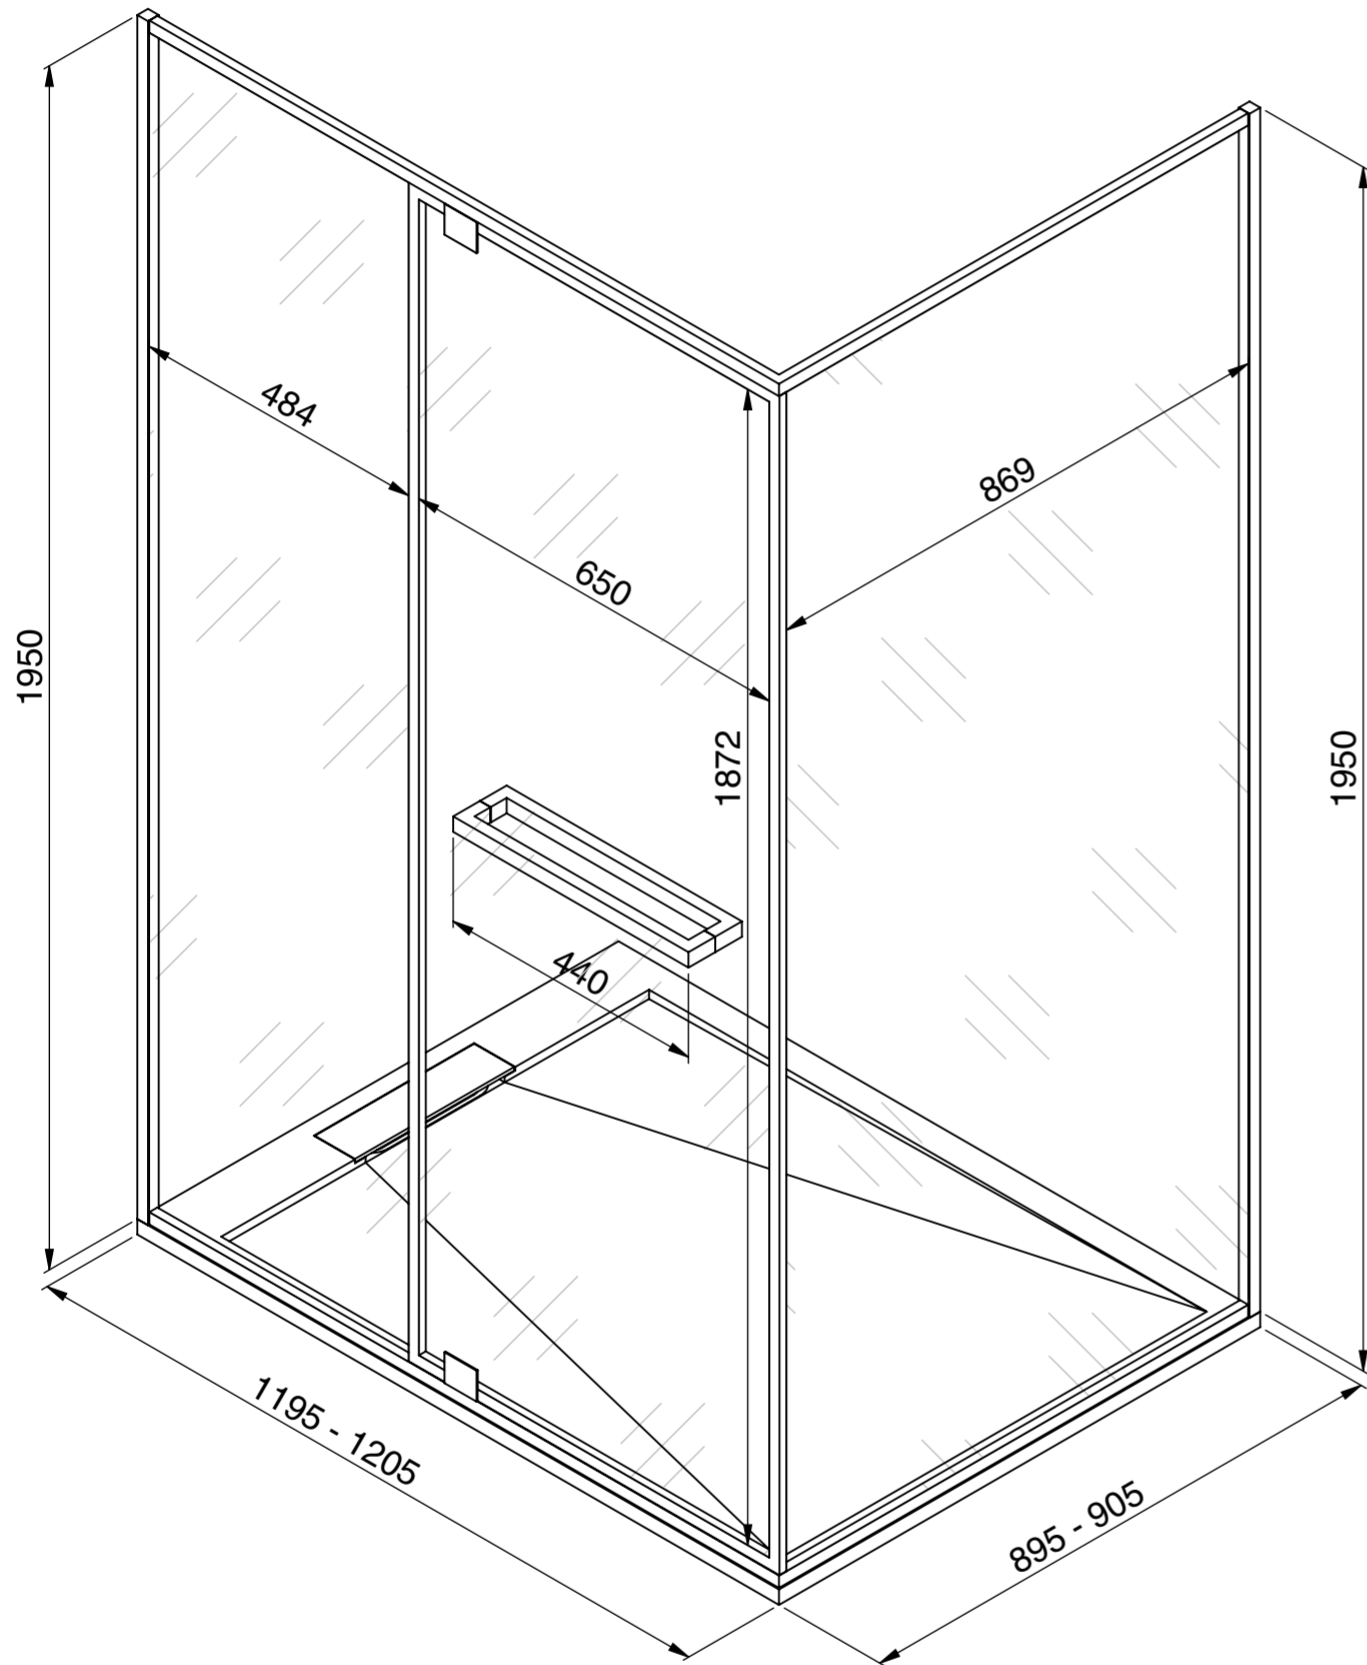

Left

Right

LUSO

Product Name	Portofino Shower Enclosure
Size, mm	1200 x 900 x 25
Contains	Shower Tray Shower Waste 8mm Shower Screen Shower Screen Door Wall Fixing Kit

All dimensions provided in millimeters.