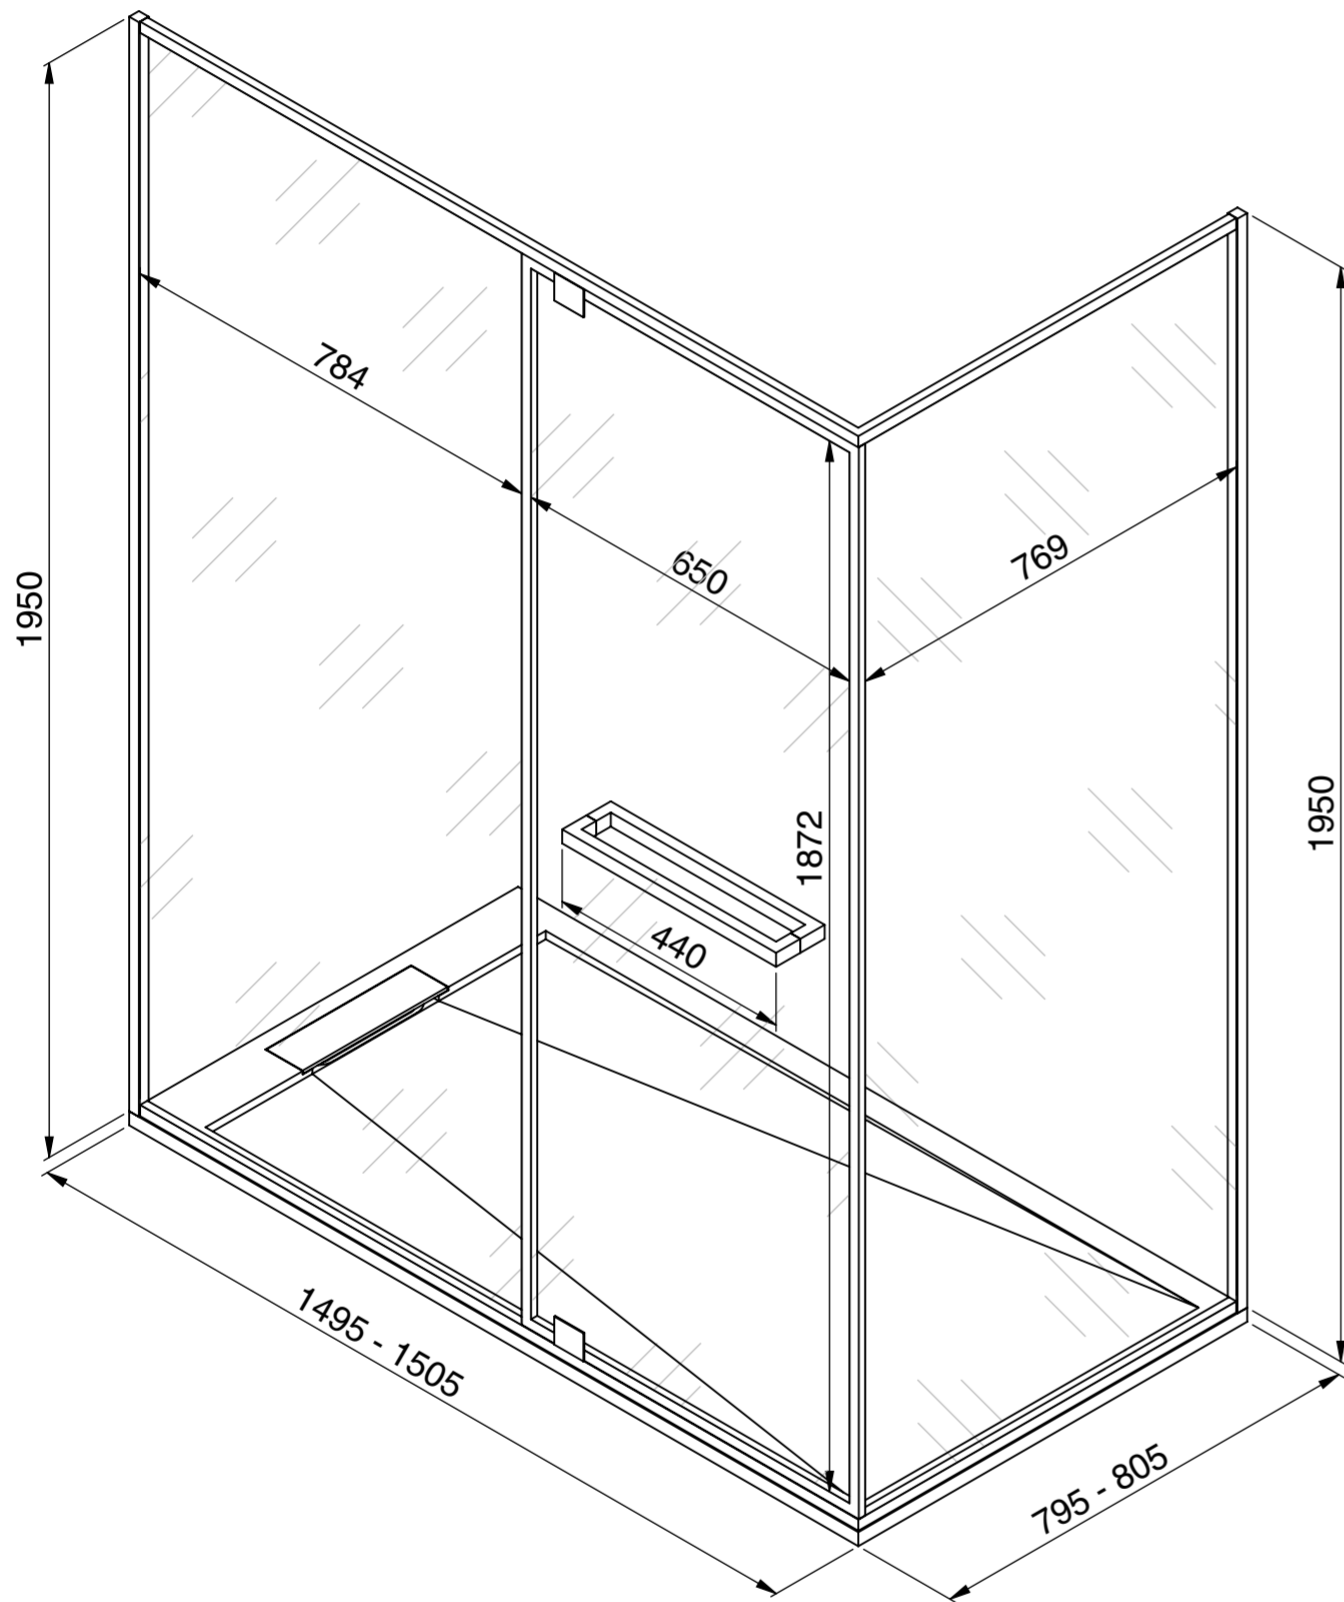

Left

Right

LUSO

Product Name	Portofino Shower Enclosure
Size, mm	1500 x 800 x 25
Contains	Shower Tray Shower Waste 8mm Shower Screen Shower Screen Door Wall Fixing Kit

All dimensions provided in millimeters.