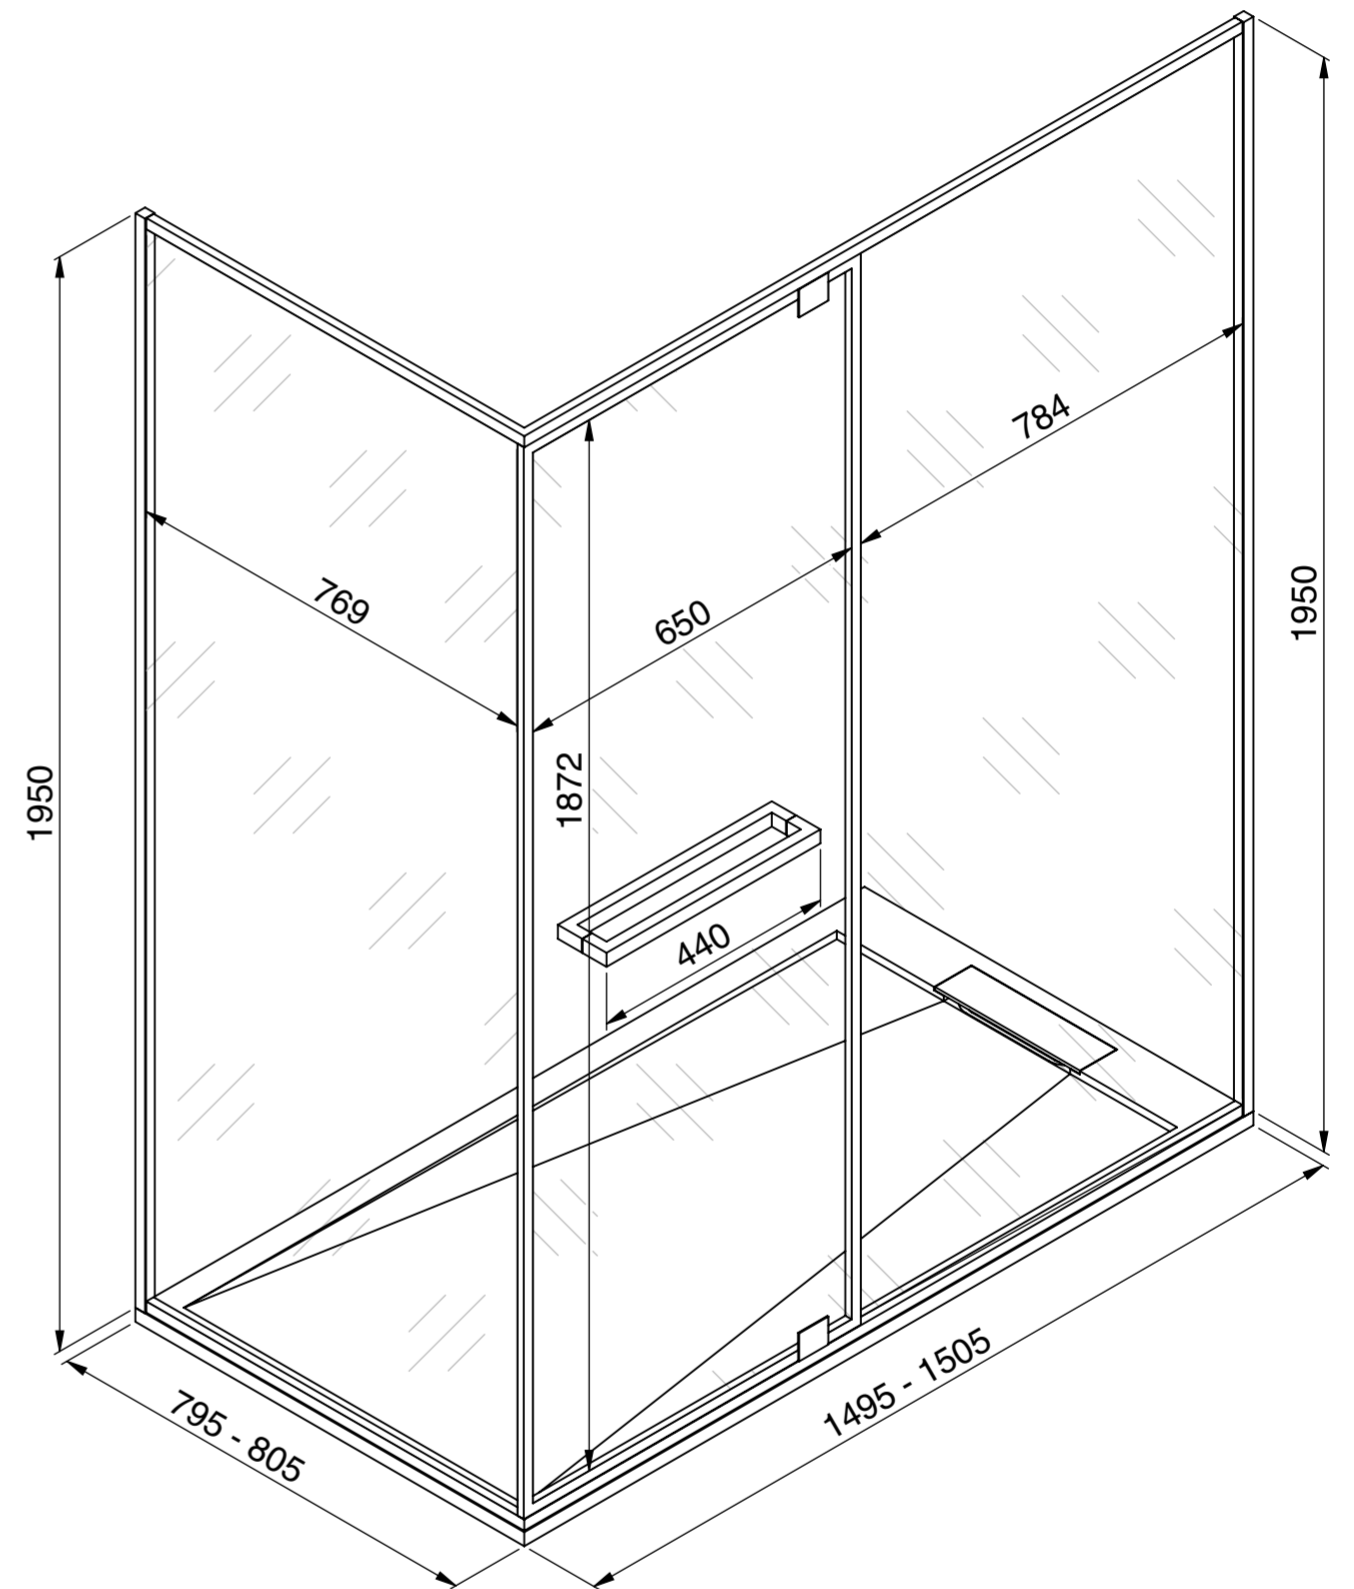

Left

Right

LUSO

Product Name	Portofino Shower Enclosure
Size, mm	1500 x 800 x 25
Contains	Shower Tray Shower Waste 8mm Shower Screen Shower Screen Door Wall Fixing Kit

All dimensions provided in millimeters.