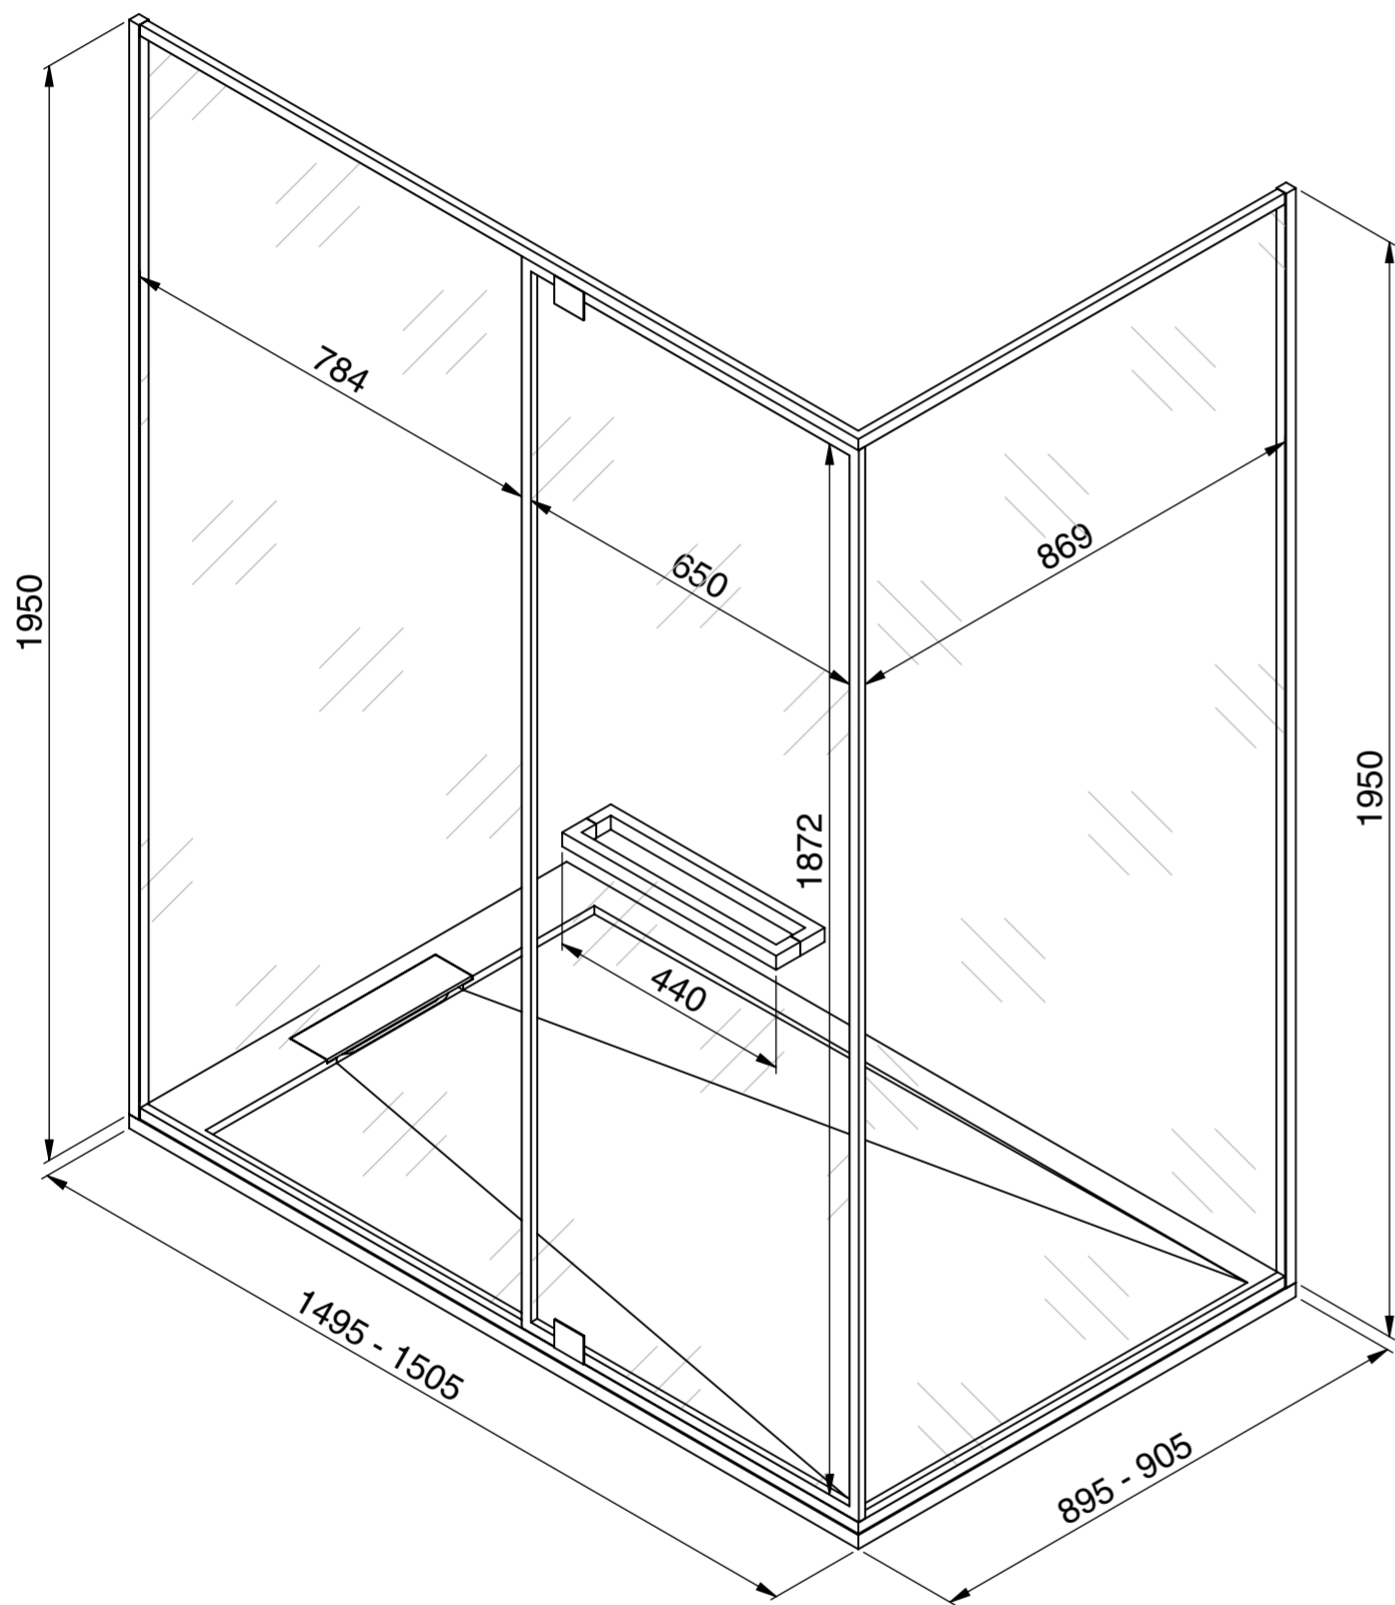

Left

Right

LUSO

Product Name	Portofino Shower Enclosure
Size, mm	1500 x 900 x 25
Contains	Shower Tray Shower Waste 8mm Shower Screen Shower Screen Door Wall Fixing Kit

All dimensions provided in millimeters.