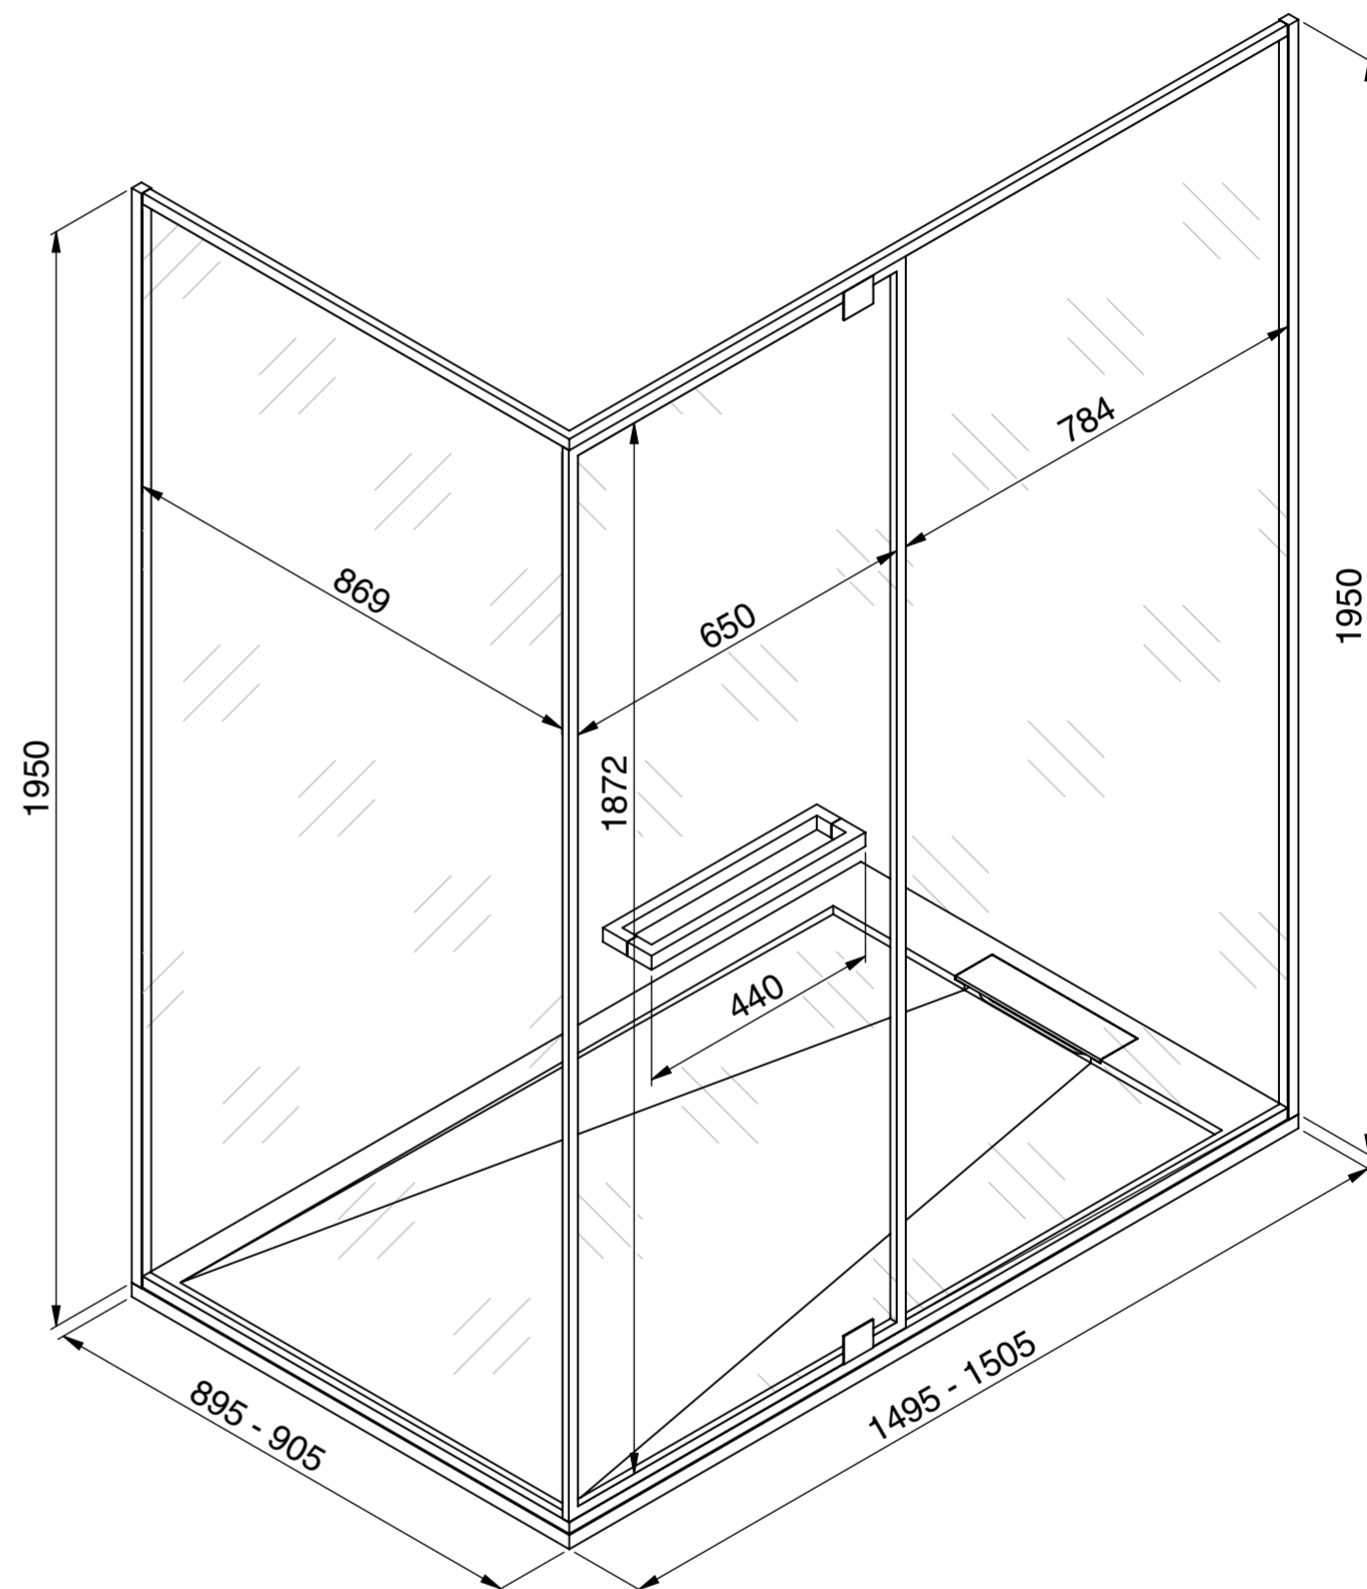

Left

Right

LUSO

Product Name	Portofino Shower Enclosure
Size, mm	1500 x 900 x 25
Contains	Shower Tray Shower Waste 8mm Shower Screen Shower Screen Door Wall Fixing Kit

All dimensions provided in millimeters.