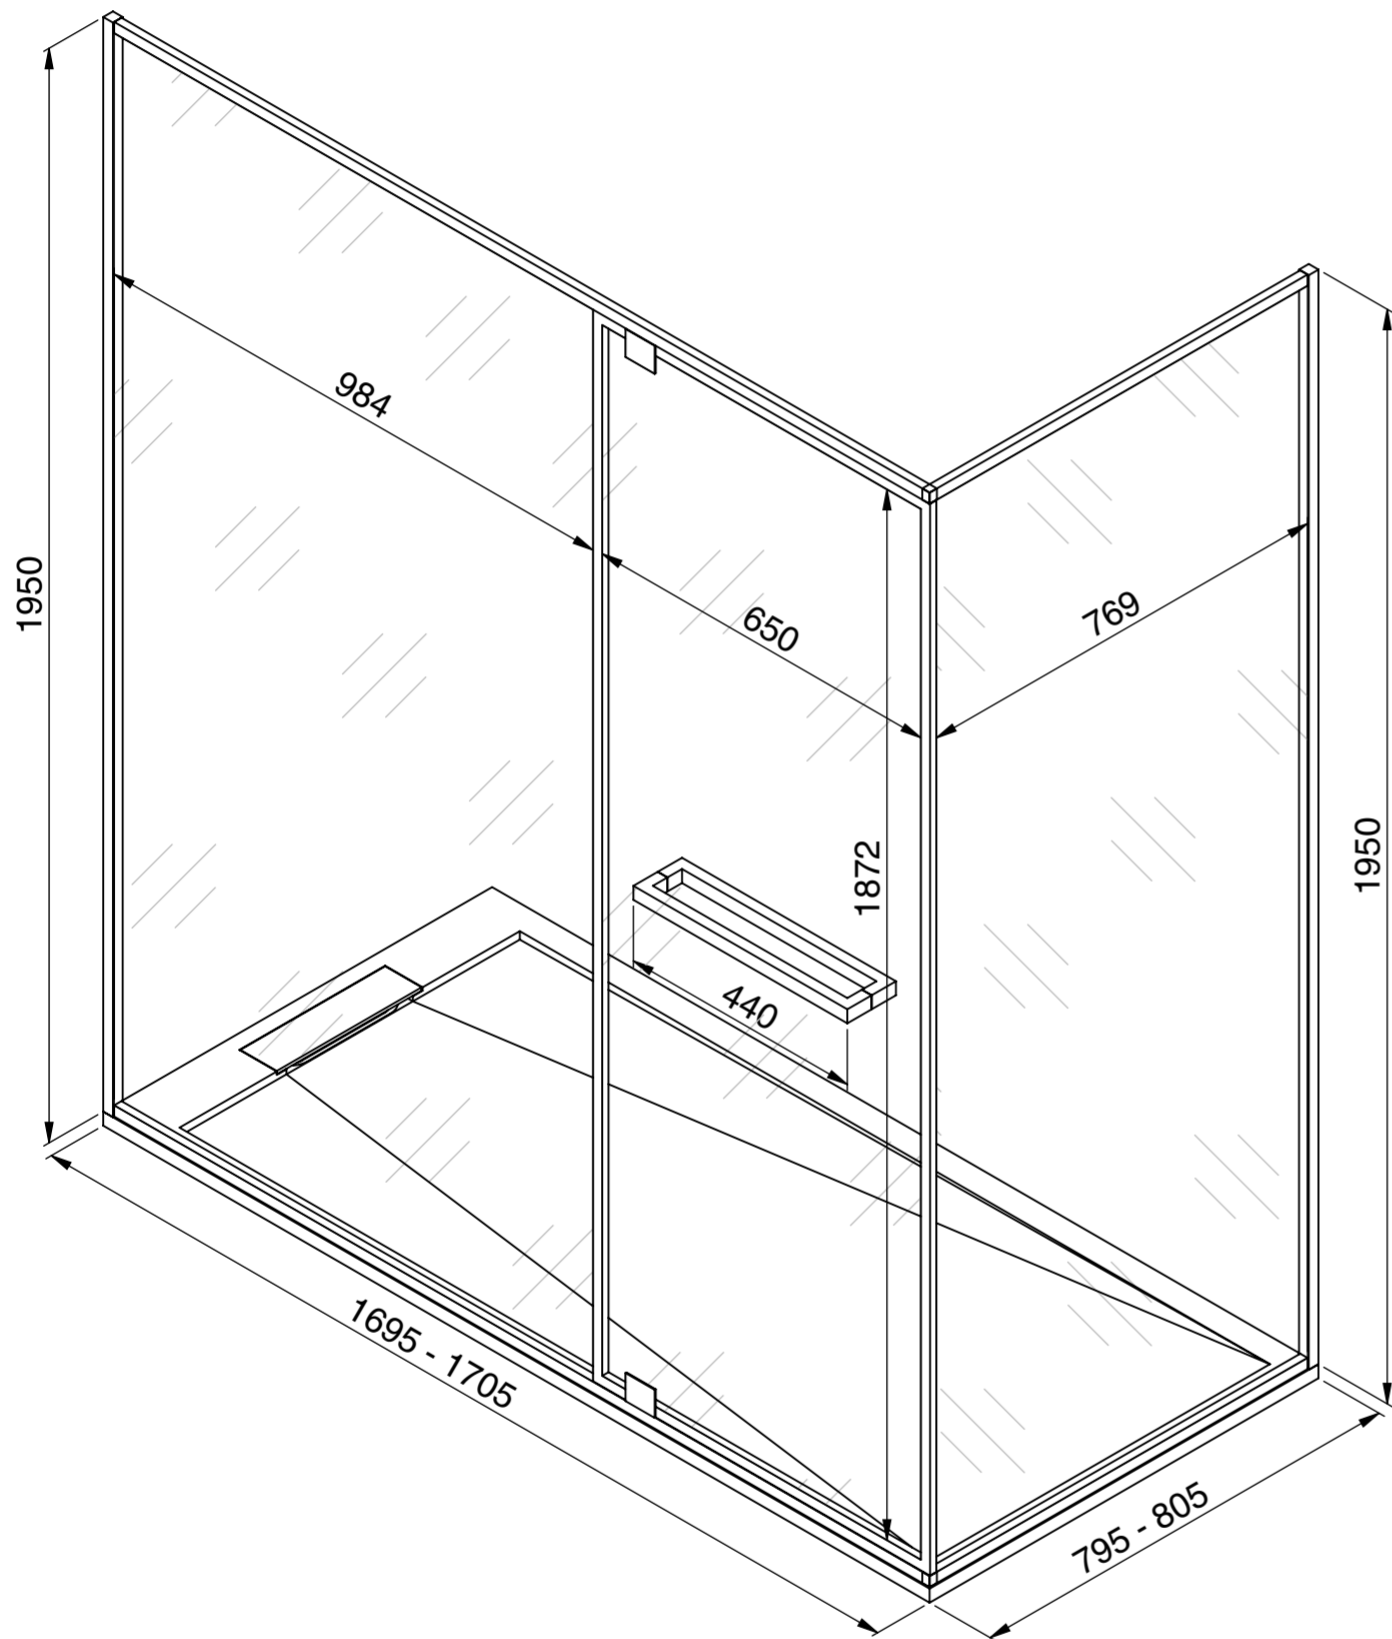

Left

Right

LUSO

Product Name	Portofino Shower Enclosure
Size, mm	1700 x 800 x 25
Contains	Shower Tray Shower Waste 8mm Shower Screen Shower Screen Door Wall Fixing Kit

All dimensions provided in millimeters.