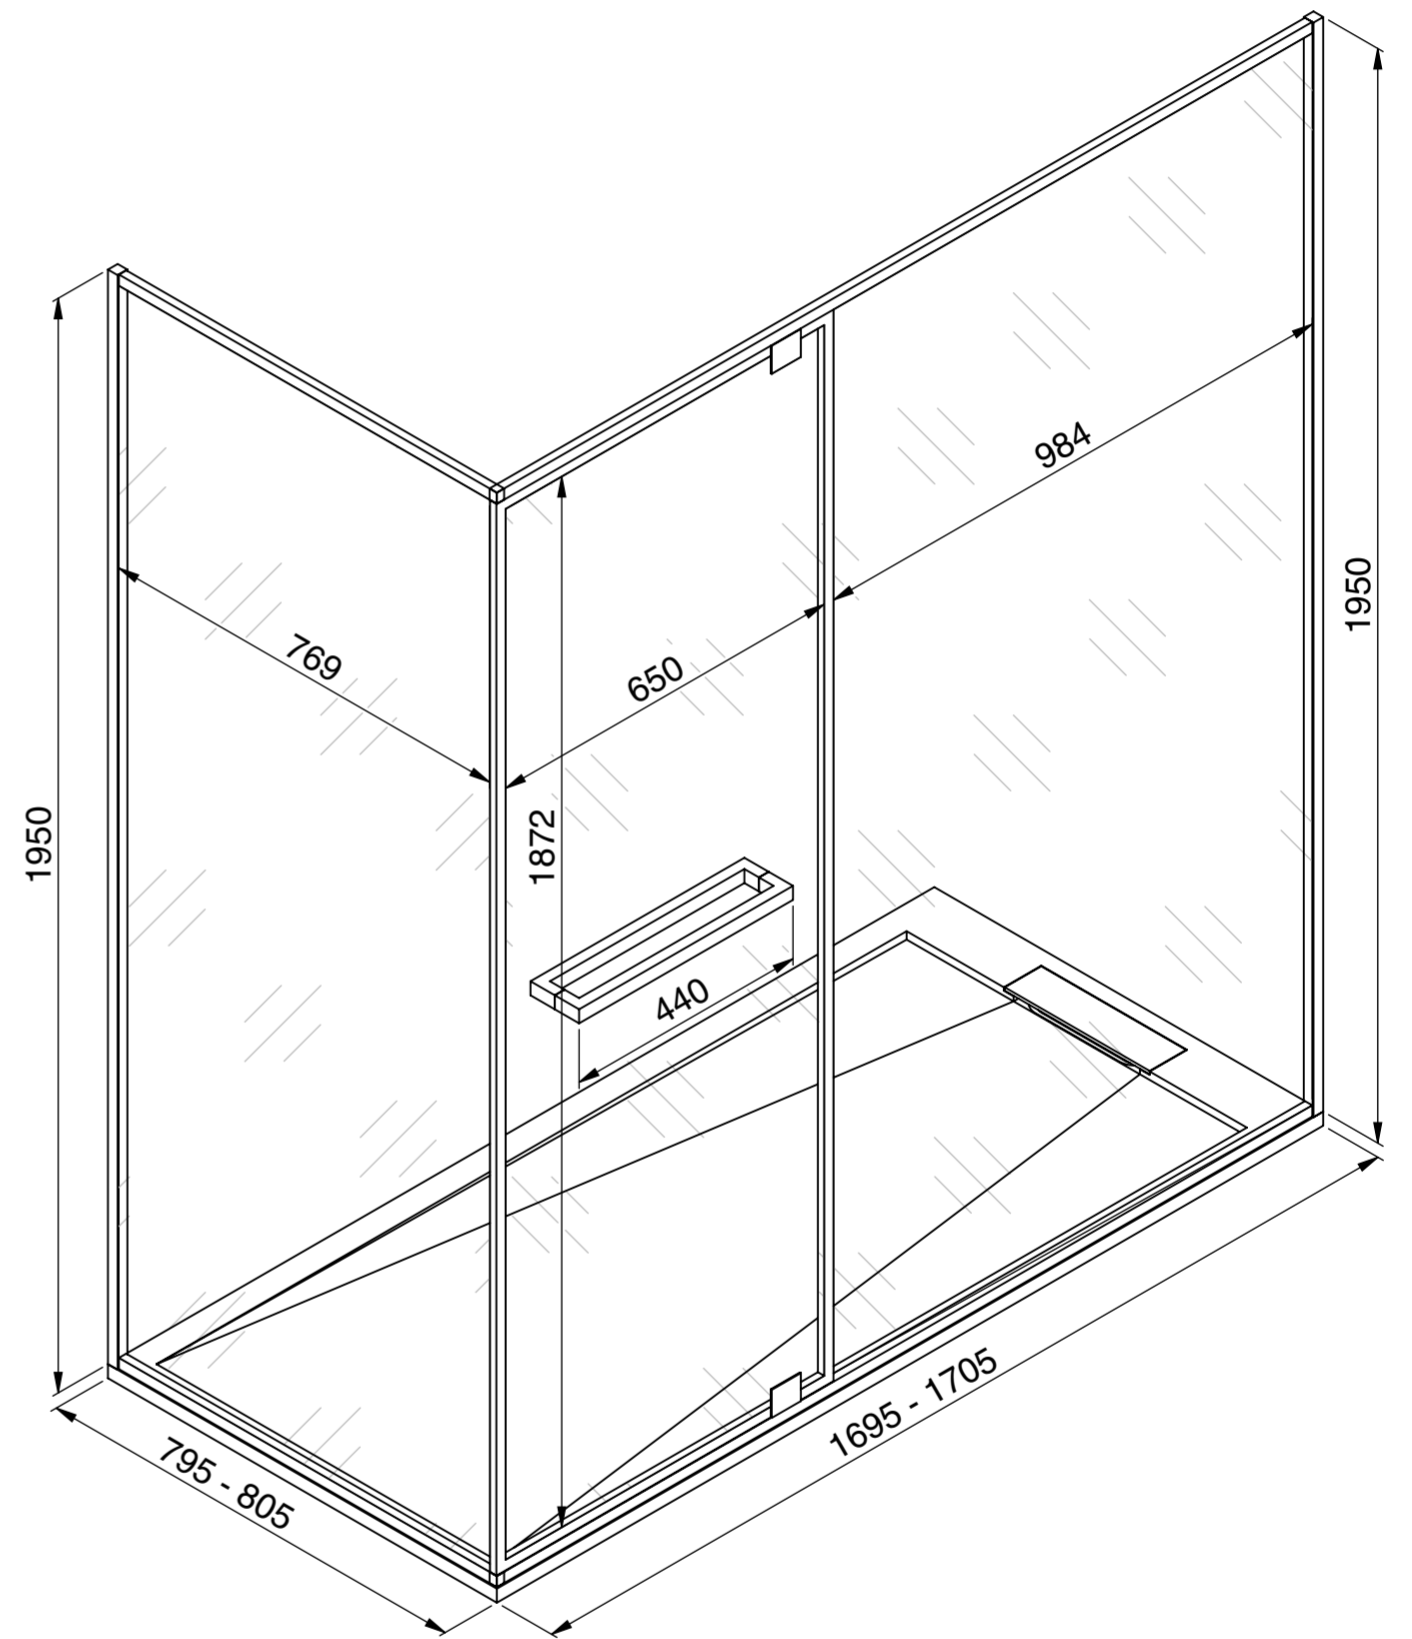

Left

Right

LUSO

Product Name	Portofino Shower Enclosure
Size, mm	1700 x 800 x 25
Contains	Shower Tray Shower Waste 8mm Shower Screen Shower Screen Door Wall Fixing Kit

All dimensions provided in millimeters.