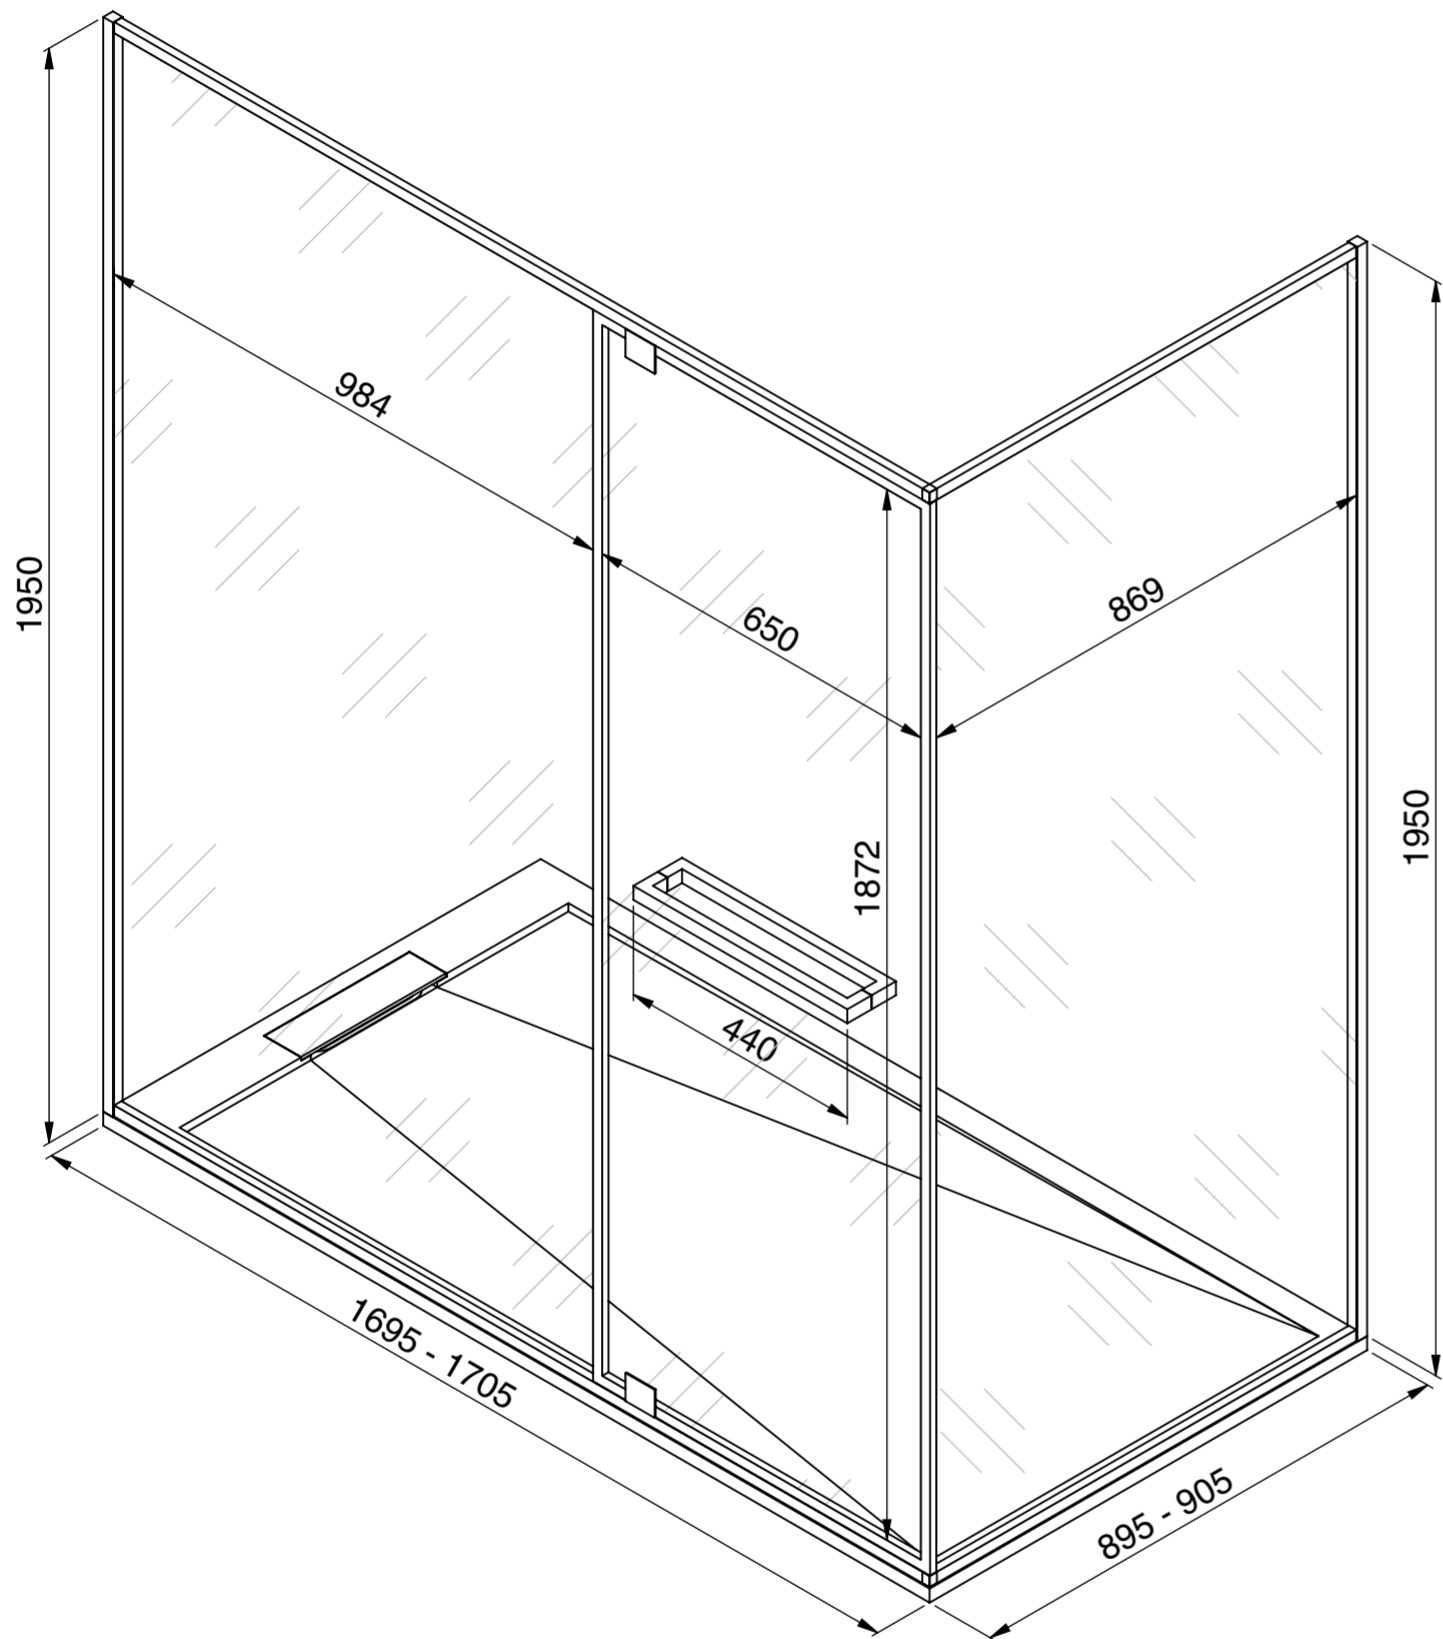

Left

Right

LUSO

Product Name	Portofino Shower Enclosure
Size, mm	1700 x 900 x 25
Contains	Shower Tray Shower Waste 8mm Shower Screen Shower Screen Door Wall Fixing Kit

All dimensions provided in millimeters.