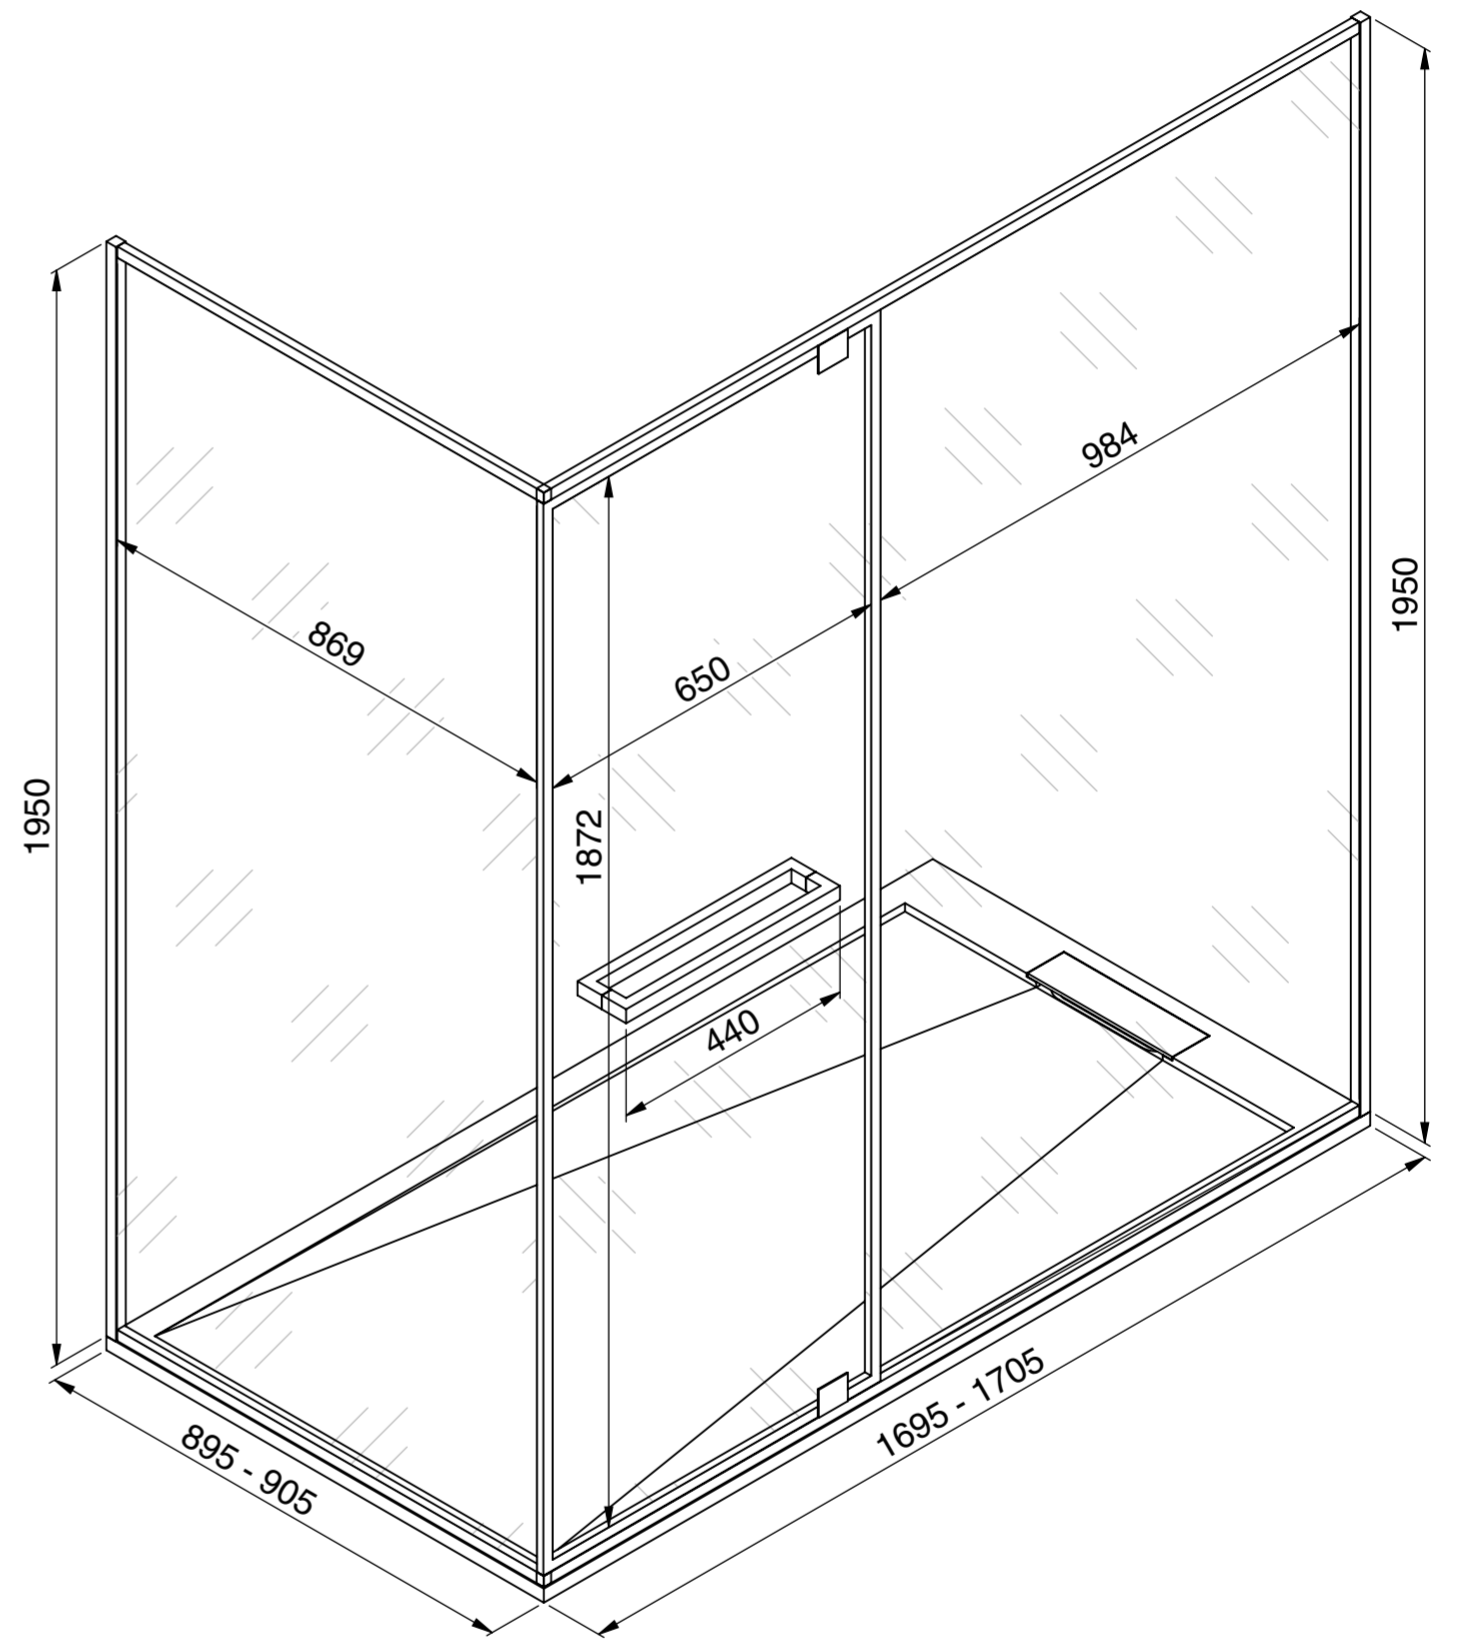

Left

Right

LUSO

Product Name	Portofino Shower Enclosure
Size, mm	1700 x 900 x 25
Contains	Shower Tray Shower Waste 8mm Shower Screen Shower Screen Door Wall Fixing Kit

All dimensions provided in millimeters.