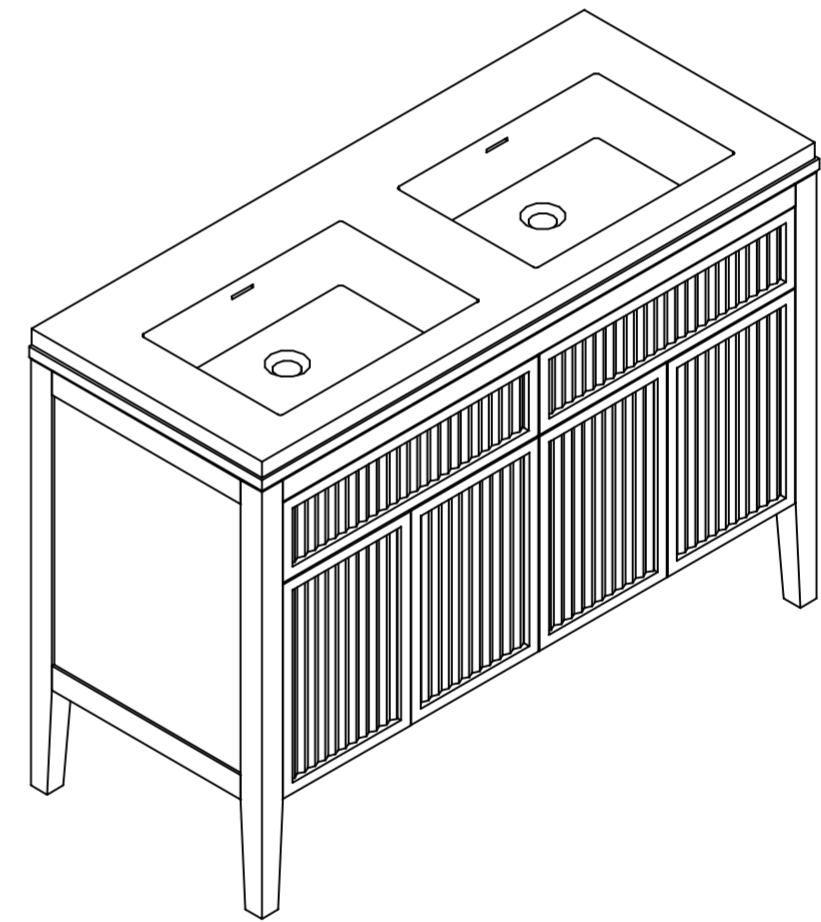

Front View

Side View

Top View

Front View - Section View

Side View - Section View

LUSO

Product Name

Tiffany Wood Grain Vanity Unit 1200

Size, mm

1200 x 800 x 500

All dimensions provided in millimeters.