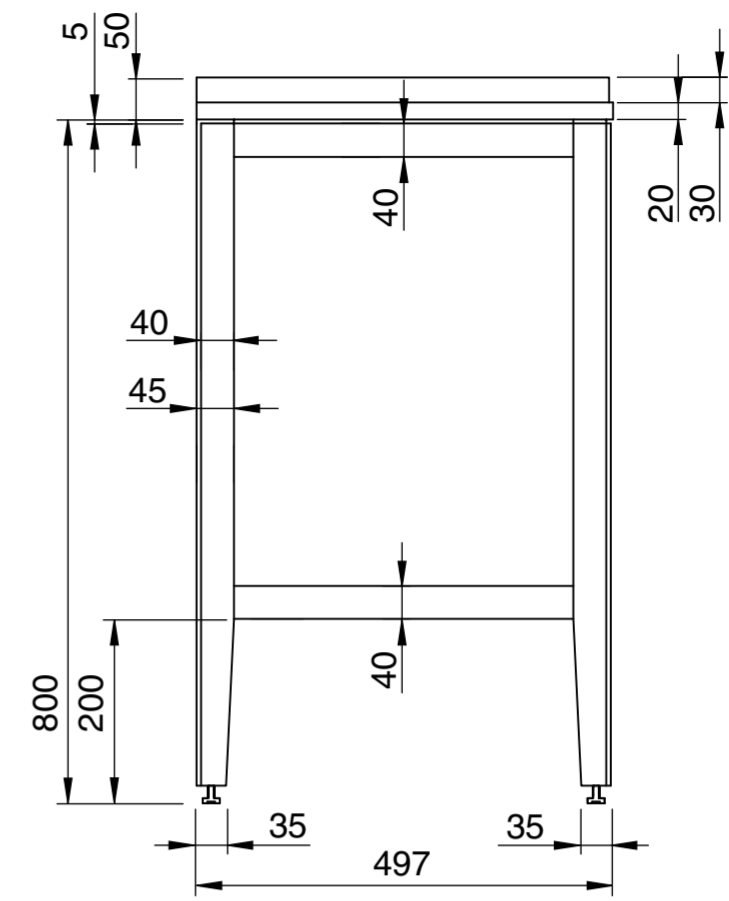

Front View

Side View

Top View

Front View - Section View

Side View - Section View

LUSO

Product Name

Tiffany Wood Grain Vanity Unit 1200

Size, mm

1200 x 800 x 500

All dimensions provided in millimeters.