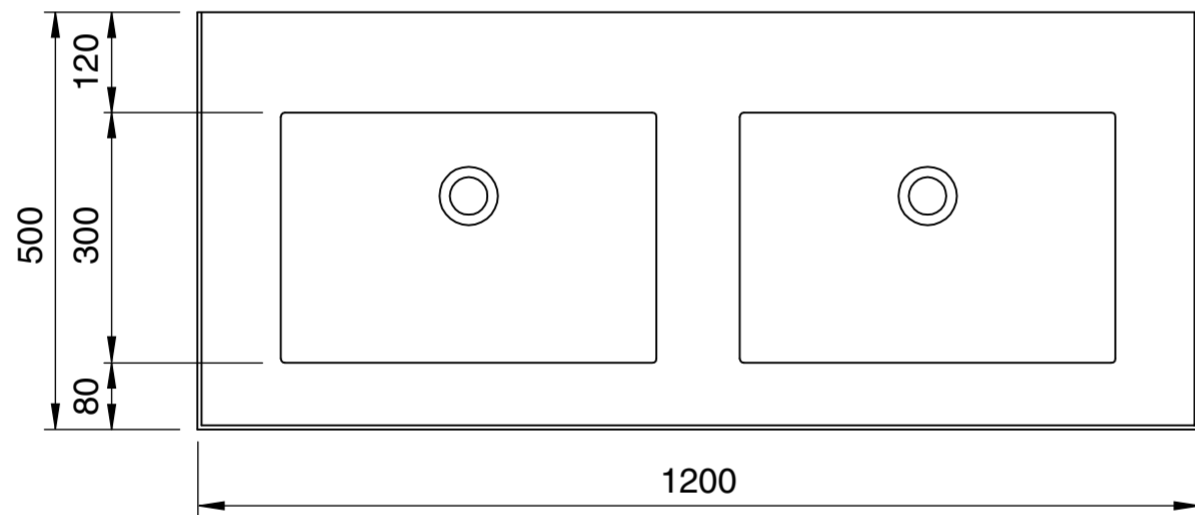

Front View

Side View

Top View

Front View - Section View

Side View - Section View

LUSO

Product Name

Tiffany Wood Grain Vanity Unit 1200

Size, mm

1200 x 800 x 500

All dimensions provided in millimeters.