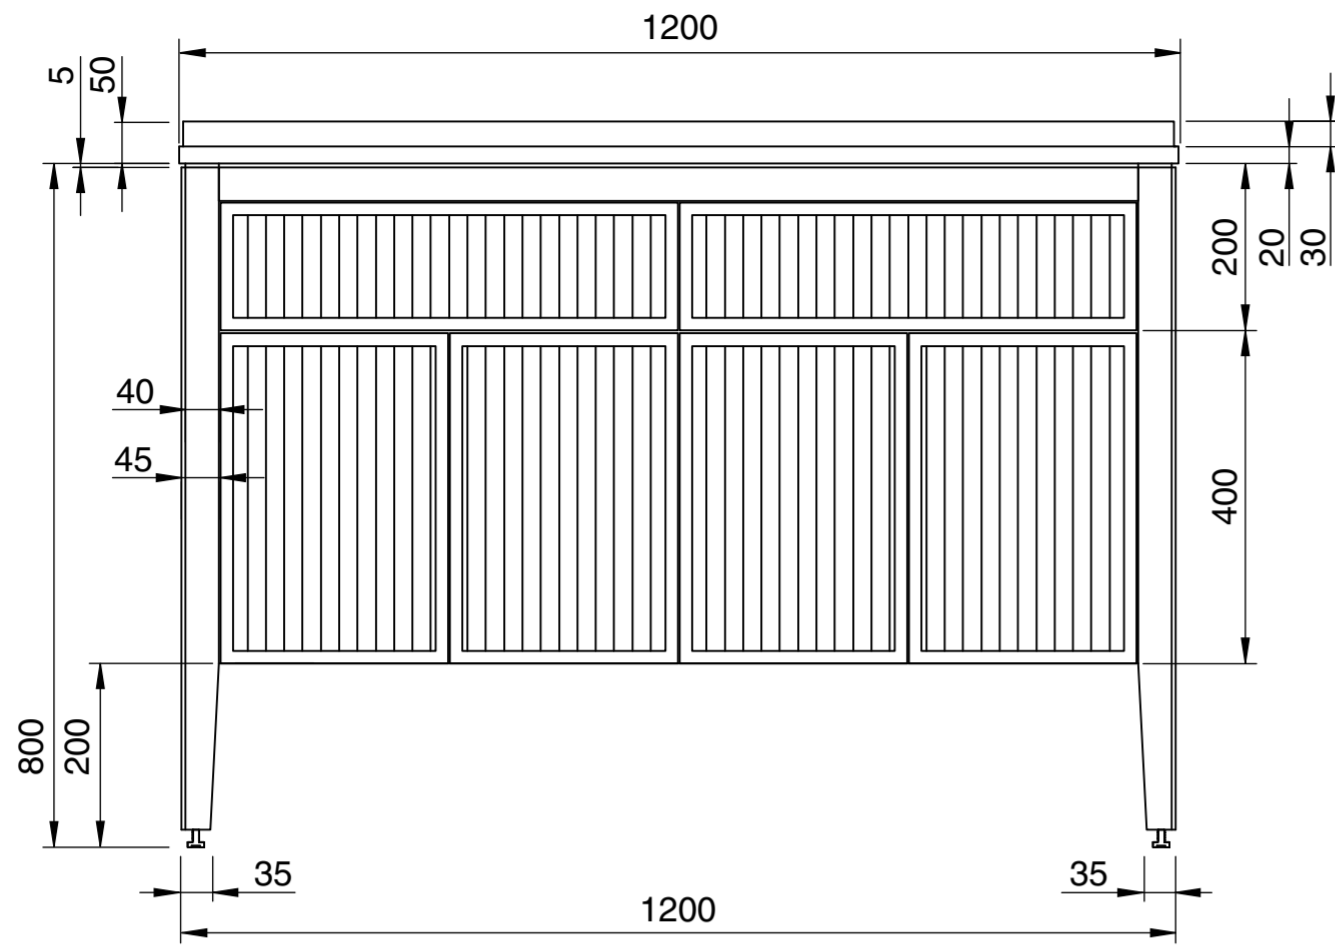

Front View

Side View

Top View

Front View - Section View

Side View - Section View

LUSO

Product Name

Tiffany Wood Grain Vanity Unit 1200

Size, mm

1200 x 800 x 500

All dimensions provided in millimeters.