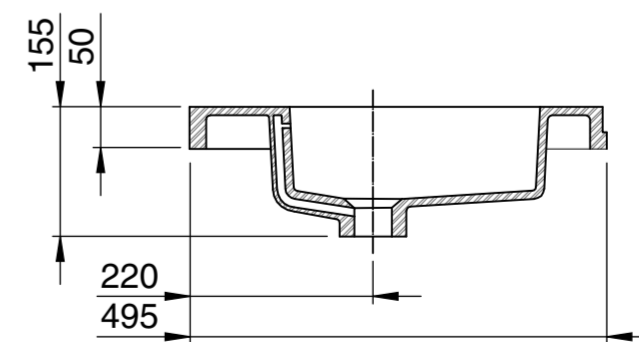

Front View

Side View

Top View

Front View - Section View

Side View - Section View

LUSO

Product Name

Tiffany Wood Grain Vanity Unit 1200

Size, mm

1200 x 800 x 500

All dimensions provided in millimeters.