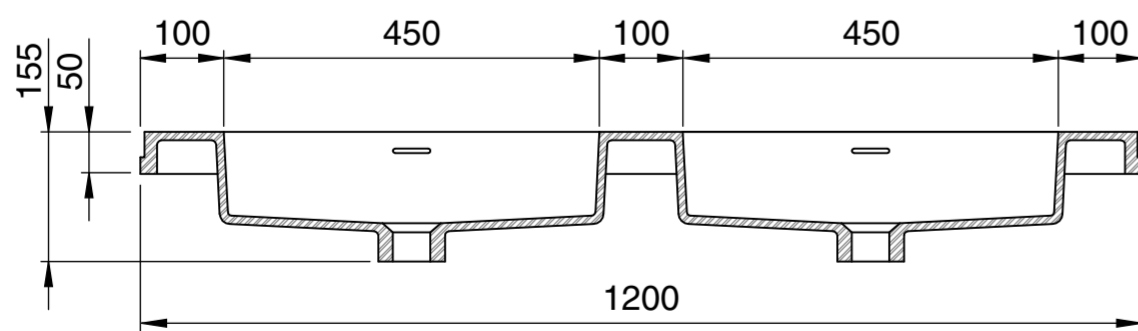

Front View

Side View

Top View

Front View - Section View

Side View - Section View

LUSO

Product Name

Tiffany Wood Grain Vanity Unit 1200

Size, mm

1200 x 800 x 500

All dimensions provided in millimeters.