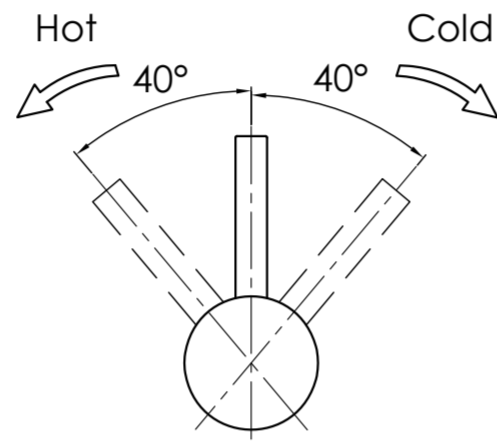

Tap

Boiler

Top View

Front View

Side View

| | | |
|--------------|------------------|---|
| LUSSO | Product Name | Filtrata 4-in-1 Boiling Water Kitchen Tap |
| | Product Size, mm | |
| | Tap | 383 x 200 |
| | Boiler | 330 x 210 x 225 |

All dimensions provided in millimeters.