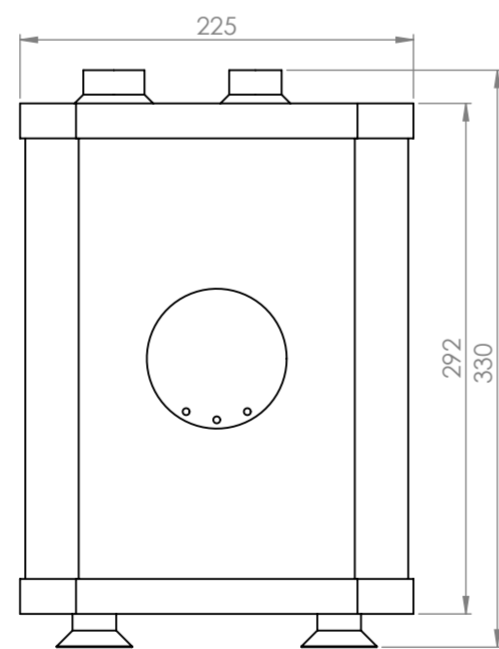

Tap

Boiler

Top View

Front View

Side View

| | | |
|--------------|------------------|---|
| LUSSO | Product Name | Filtrata 4-in-1 Boiling Water Kitchen Tap |
| | Product Size, mm | |
| | Tap | 383 x 200 |
| | Boiler | 330 x 210 x 225 |

All dimensions provided in millimeters.