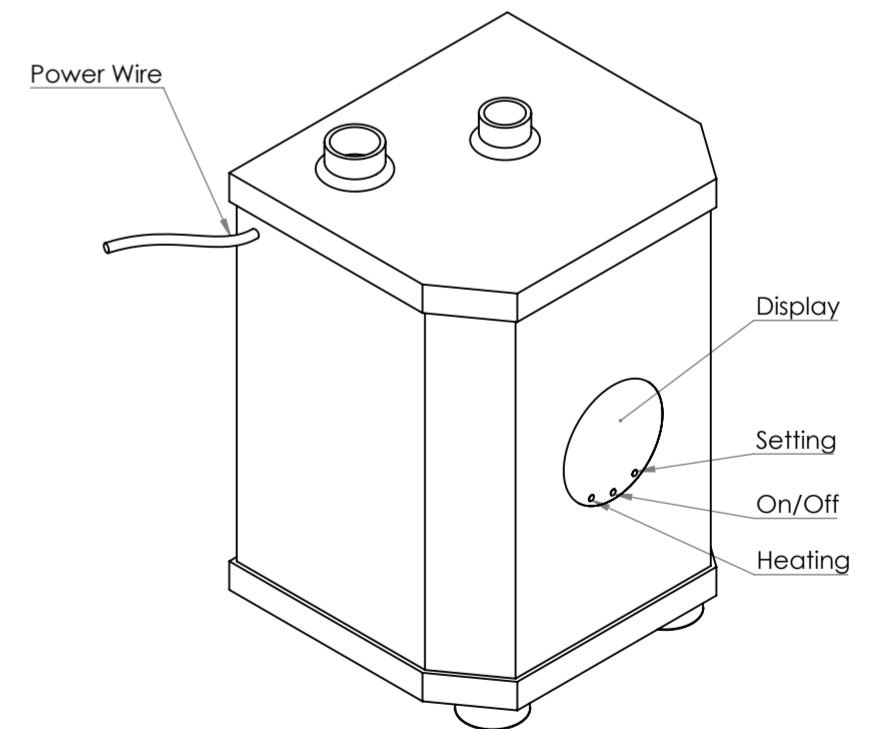

Tap

Boiler

Top View

Front View

Side View

| | | |
|--------------|------------------|---|
| LUSSO | Product Name | Filtrata 4-in-1 Boiling Water Kitchen Tap |
| | Product Size, mm | |
| | Tap | 383 x 200 |
| | Boiler | 330 x 210 x 225 |

All dimensions provided in millimeters.