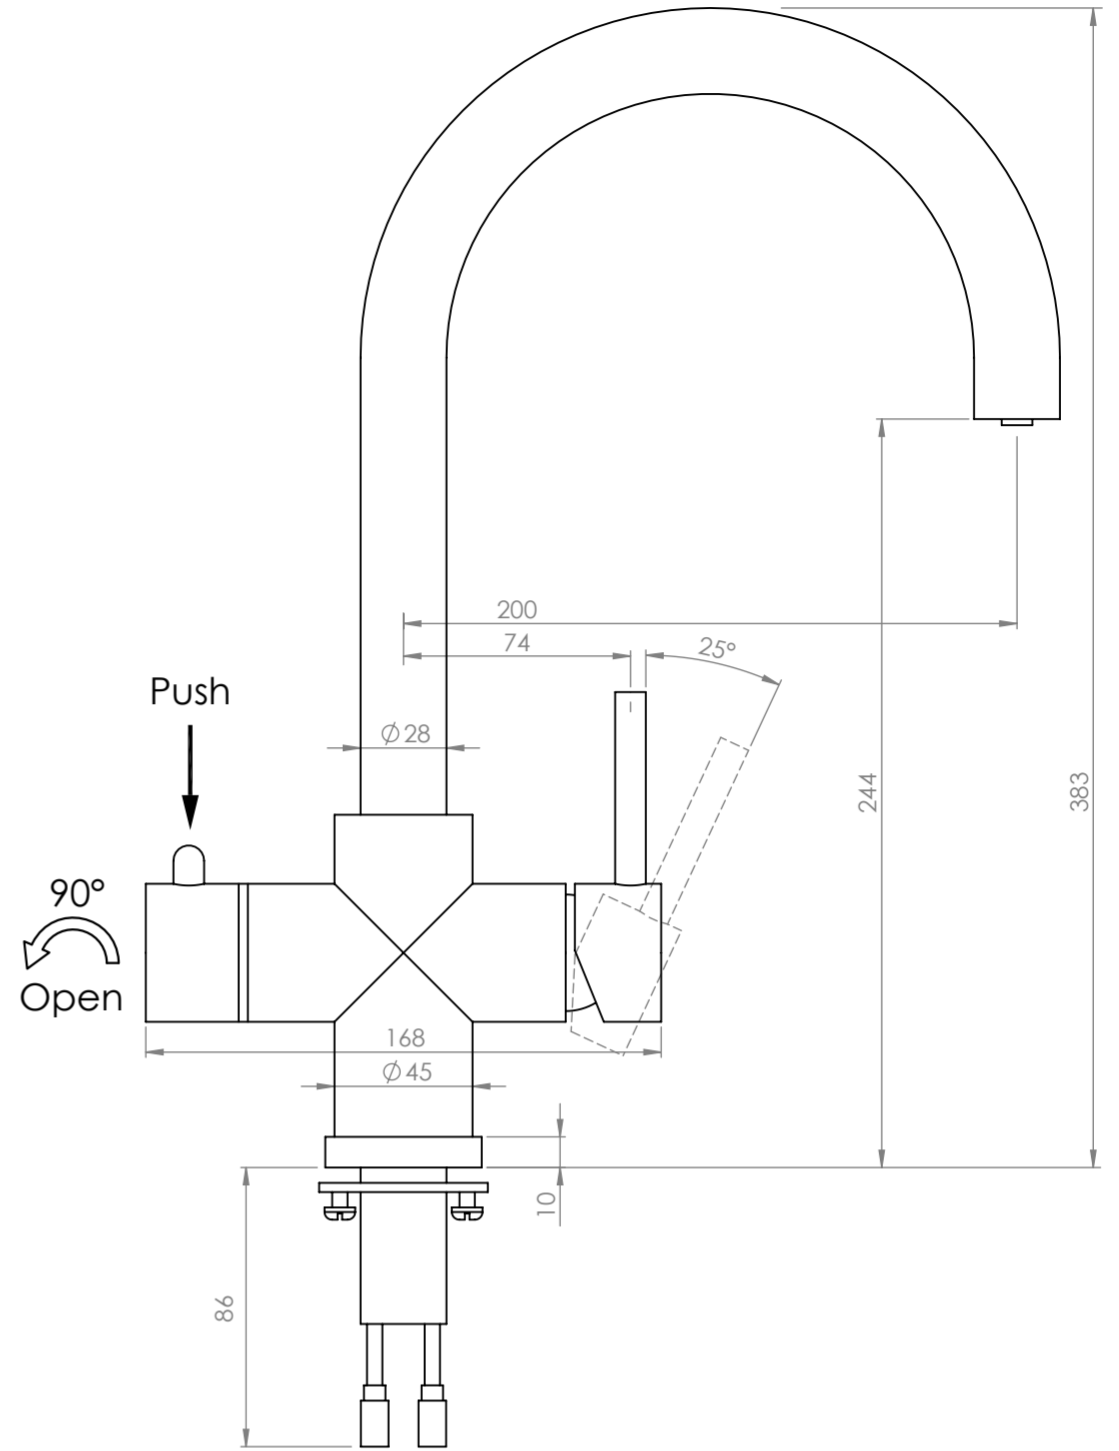

Tap

Boiler

Top View

Front View

Side View

| | | |
|--------------|------------------|---|
| LUSSO | Product Name | Filtrata 4-in-1 Boiling Water Kitchen Tap |
| | Product Size, mm | |
| | Tap | 383 x 200 |
| | Boiler | 330 x 210 x 225 |

All dimensions provided in millimeters.