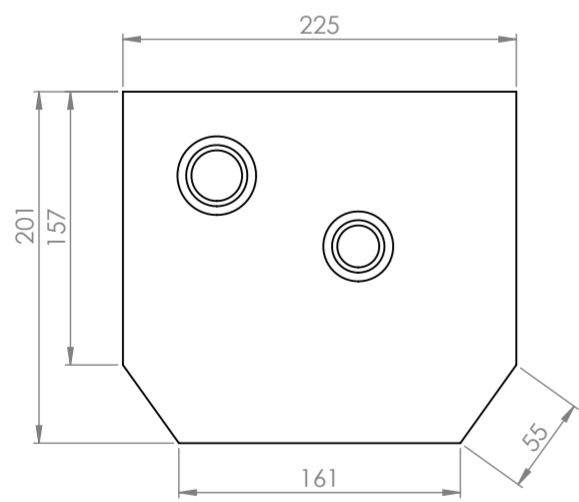

Tap

Boiler

Top View

Front View

Side View

| | | |
|--------------|------------------|---|
| LUSSO | Product Name | Filtrata 4-in-1 Boiling Water Kitchen Tap |
| | Product Size, mm | |
| | Tap | 383 x 200 |
| | Boiler | 330 x 210 x 225 |

All dimensions provided in millimeters.