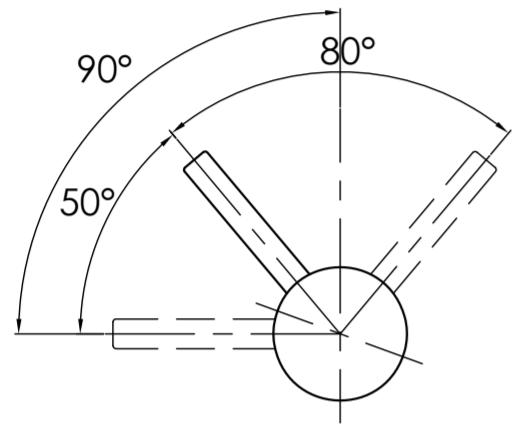

Tap

Boiler

Top View

Front View

Side View

| | | |
|--------------|------------------|---|
| LUSSO | Product Name | Filtrata 4-in-1 Boiling Water Kitchen Tap |
| | Product Size, mm | |
| | Tap | 383 x 200 |
| | Boiler | 330 x 210 x 225 |

All dimensions provided in millimeters.