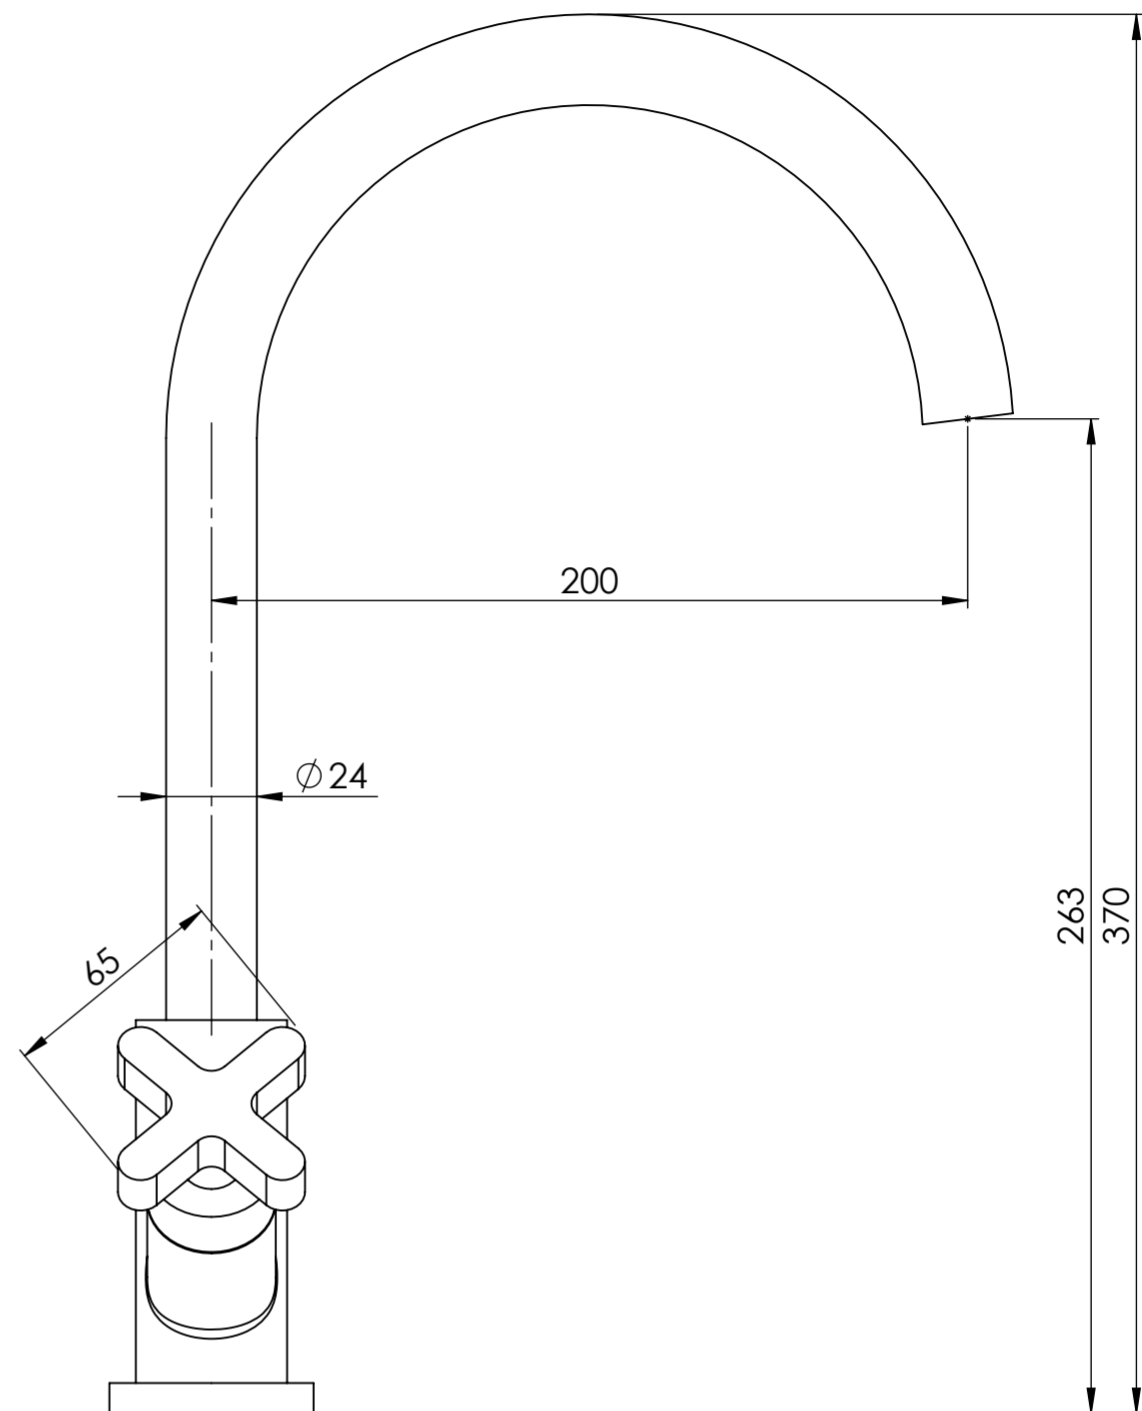

Front View

Side View

LUSO

Product Name

Regal Crosshead Series

Product Type

Kitchen Tap

All dimensions provided in millimeters.