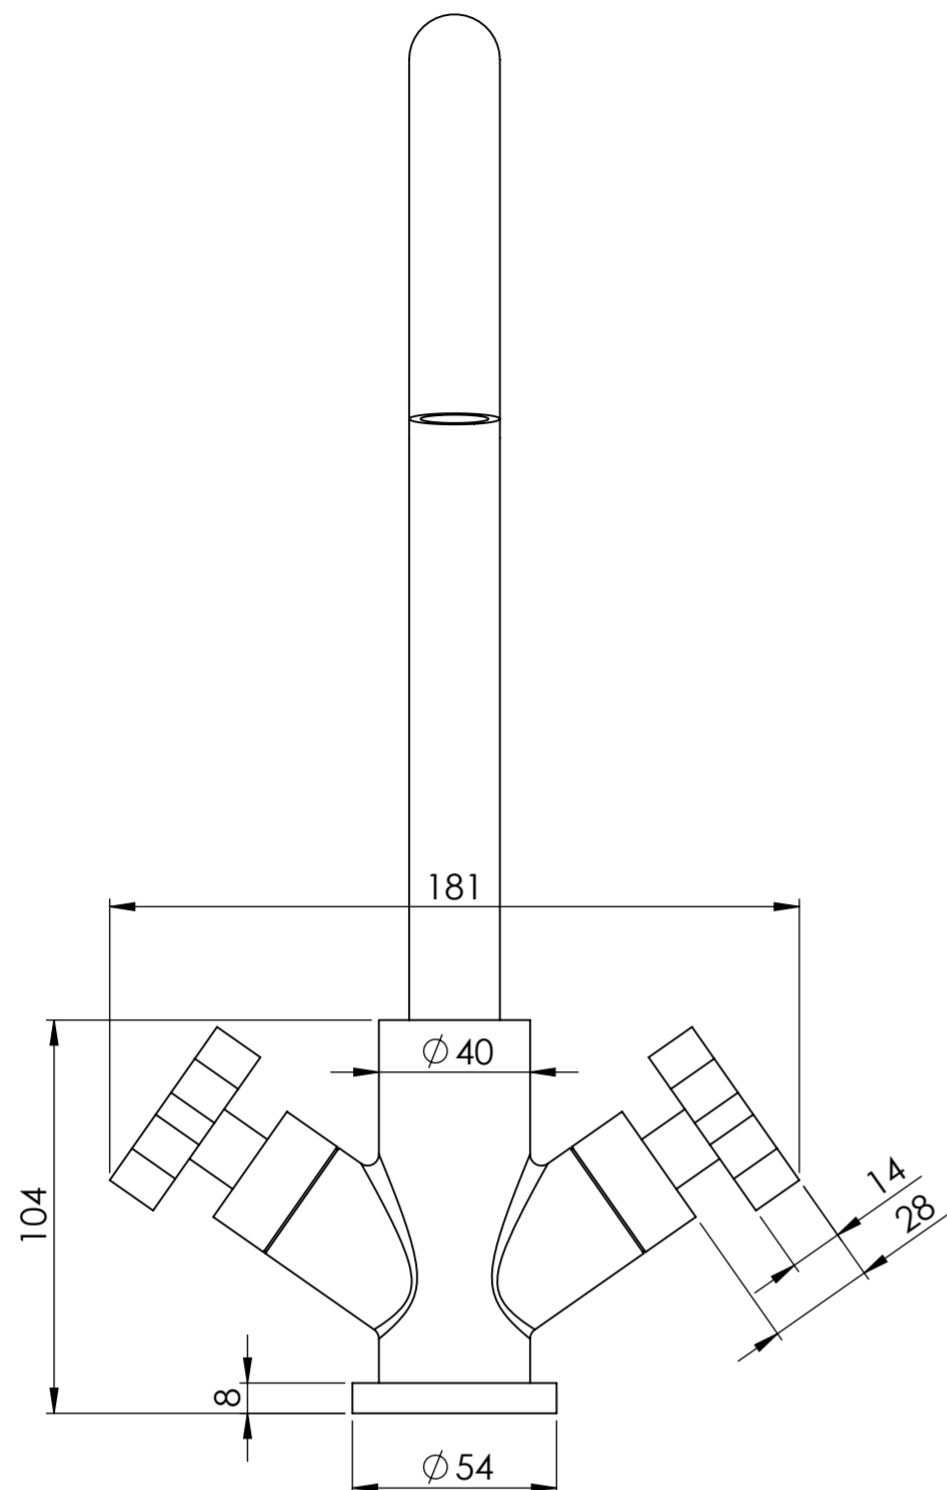

Front View

Side View

LUSO

Product Name

Regal Crosshead Series

Product Type

Kitchen Tap

All dimensions provided in millimeters.