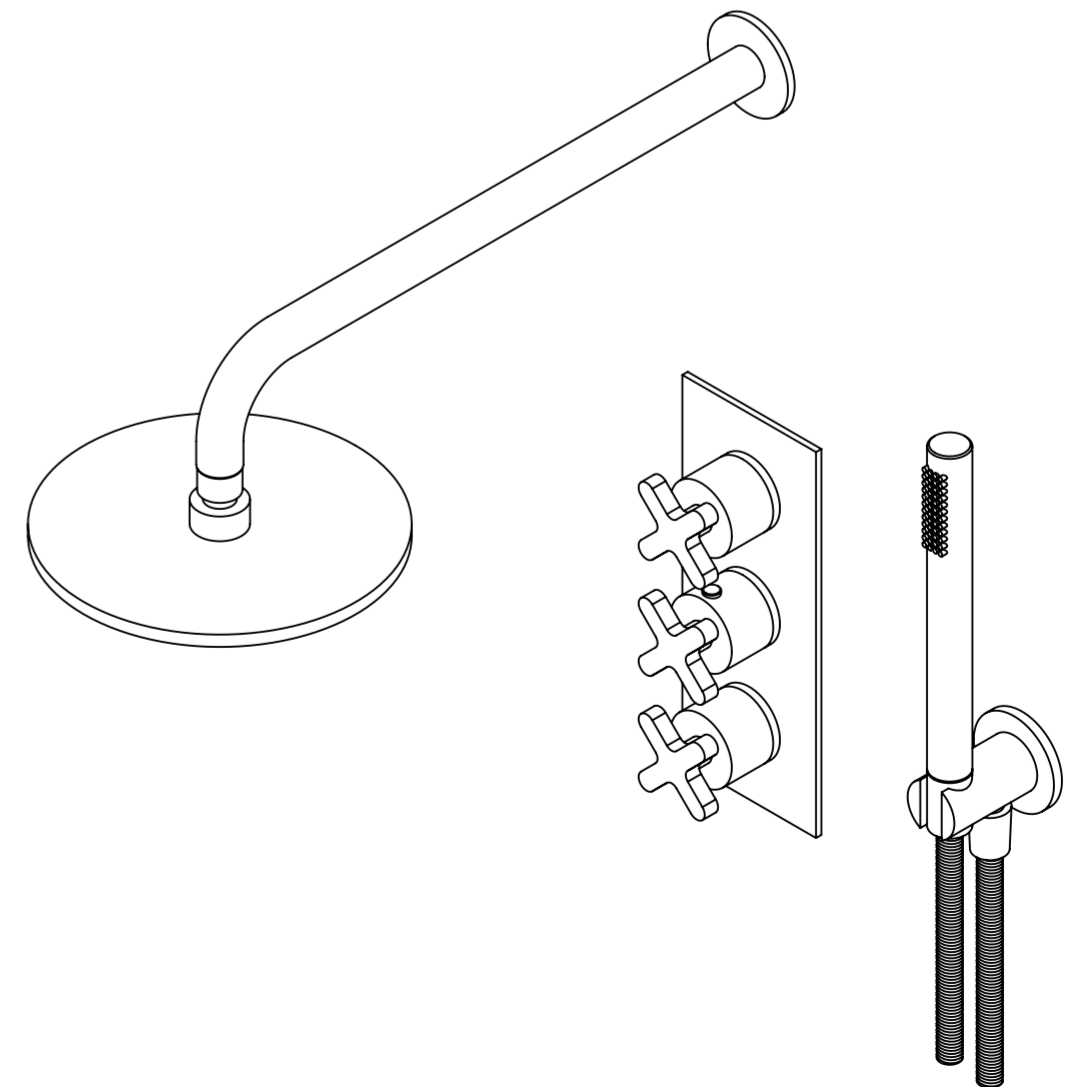

Front View

Side View

**LUSSO**

Product Name

Regal Crosshead Series

Product Type

Shower Set

All dimensions provided in millimeters.