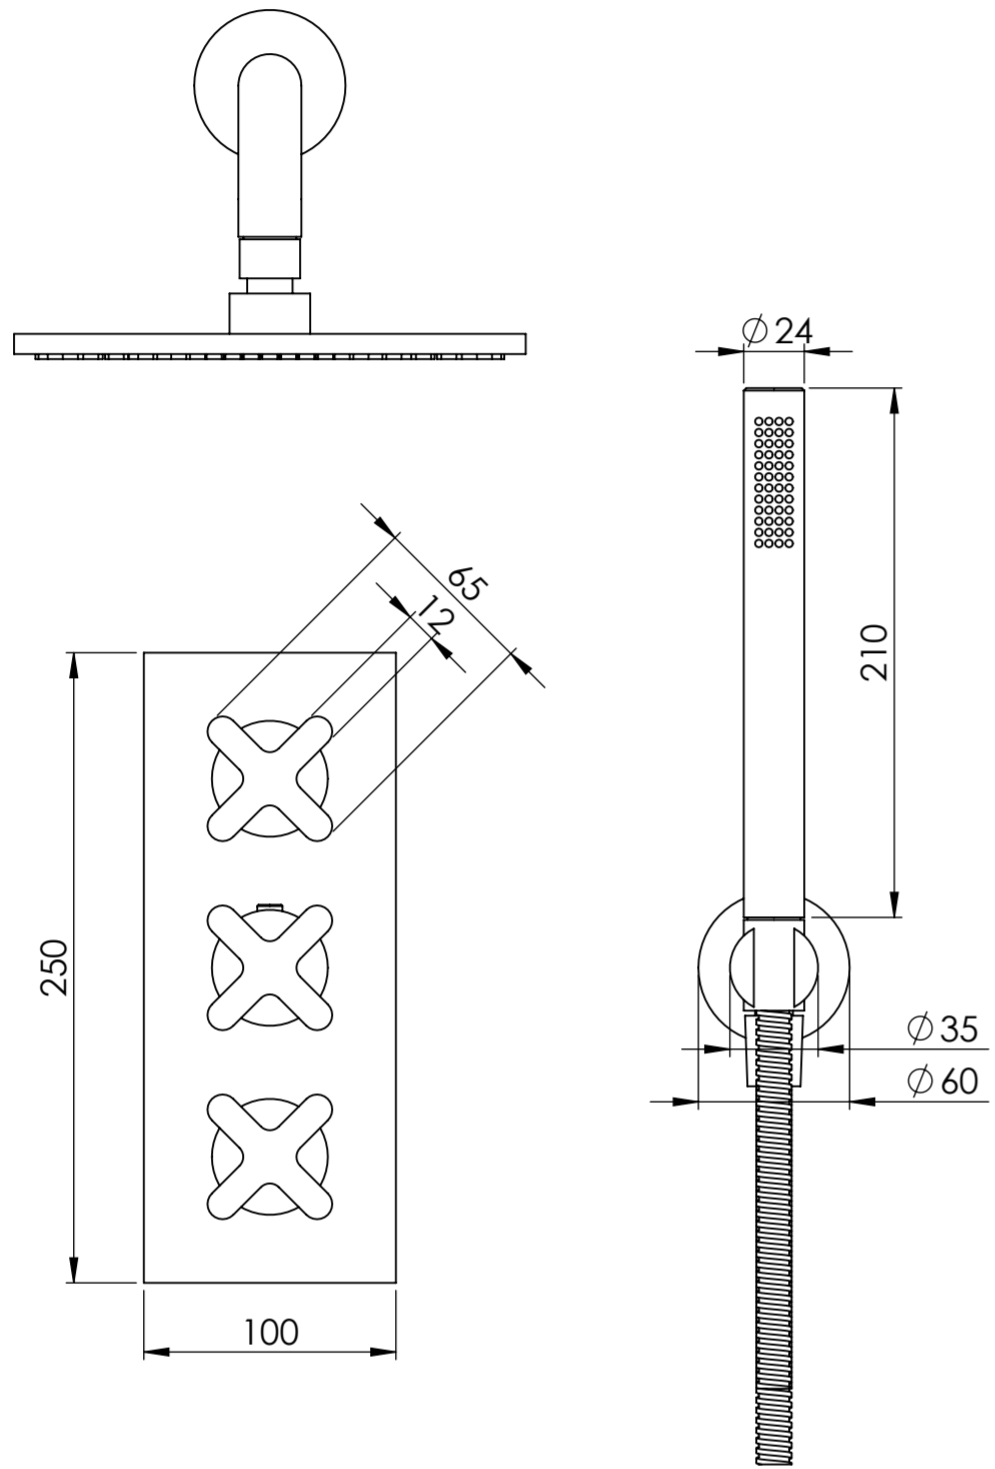

Front View

Side View

**LUSSO**

Product Name

Regal Crosshead Series

Product Type

Shower Set

All dimensions provided in millimeters.