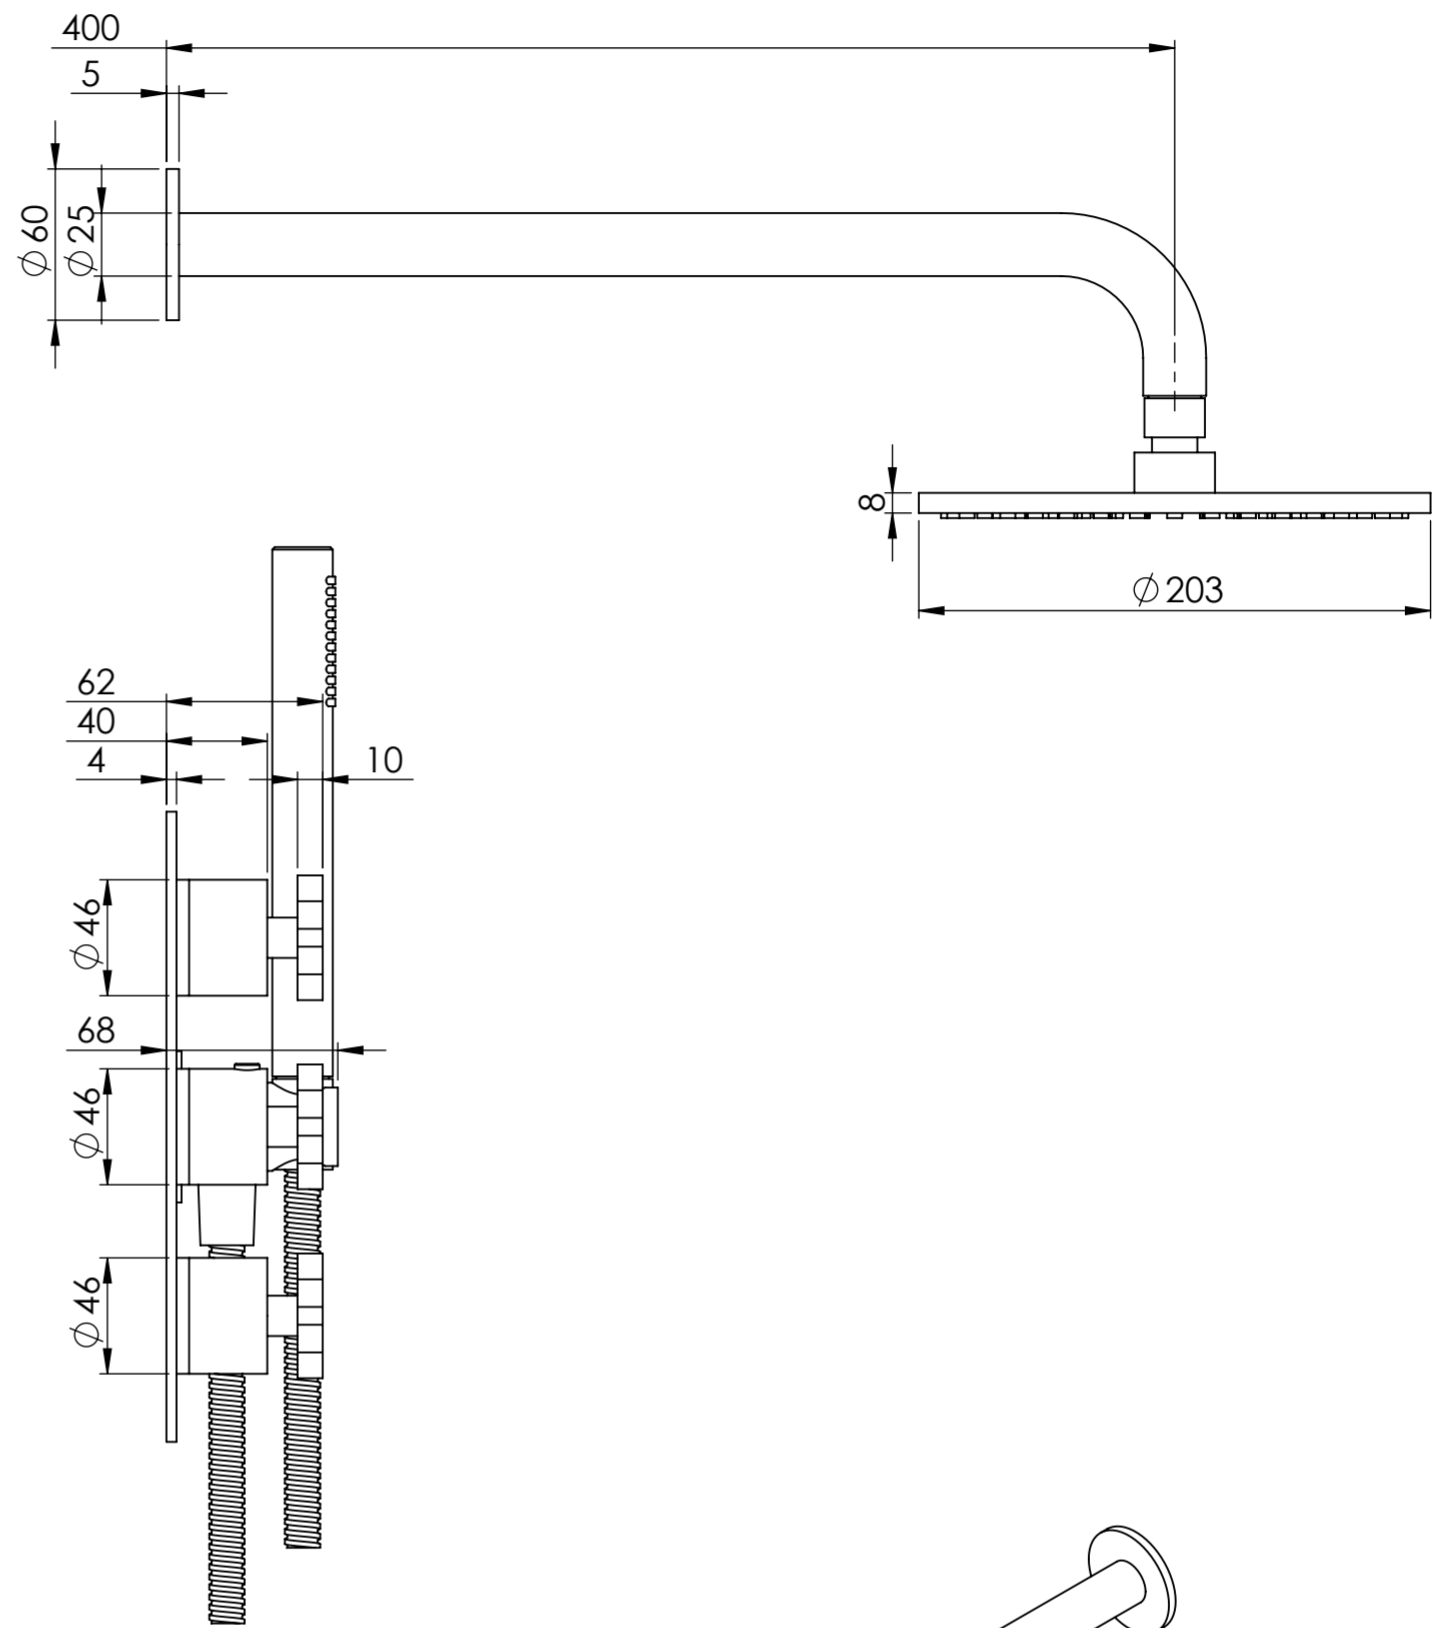

Front View

Side View

**LUSSO**

Product Name

Regal Crosshead Series

Product Type

Shower Set

All dimensions provided in millimeters.