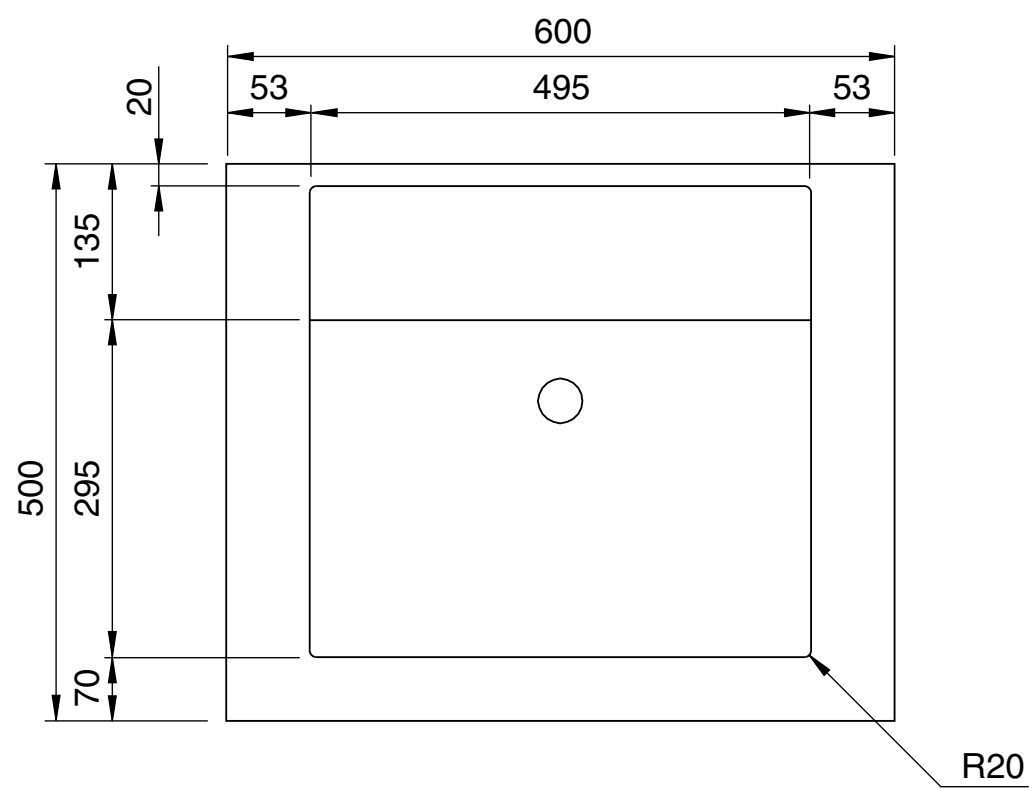

Front View

Side View

Top View

Front View - Section View

Side View - Section View

LUSO

Product Name	Eleganza 600
Product Type	Fluted Vanity Unit
Size, mm	600 x 475 x 500

All dimensions provided in millimeters.