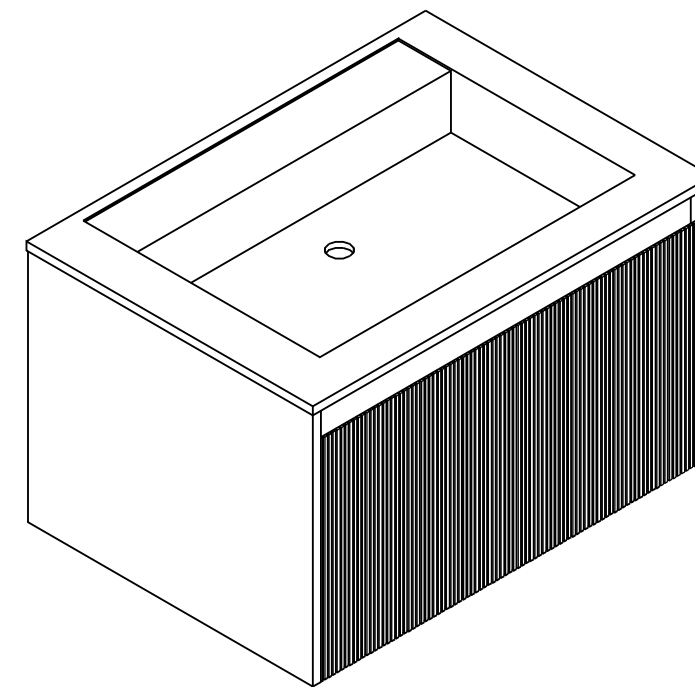

Front View

Side View

Top View

Front View - Section View

Side View - Section View

LUSO

Product Name	Eleganza 600
Product Type	Fluted Vanity Unit
Size, mm	600 x 475 x 500

All dimensions provided in millimeters.