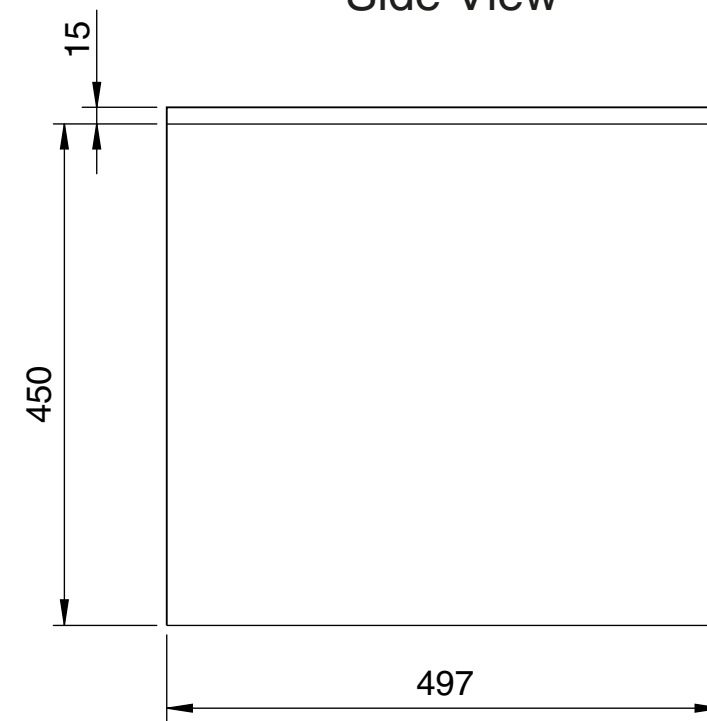

Front View

Side View

Top View

Front View - Section View

Side View - Section View

LUSO

Product Name	Eleganza 600
Product Type	Fluted Vanity Unit
Size, mm	600 x 475 x 500

All dimensions provided in millimeters.