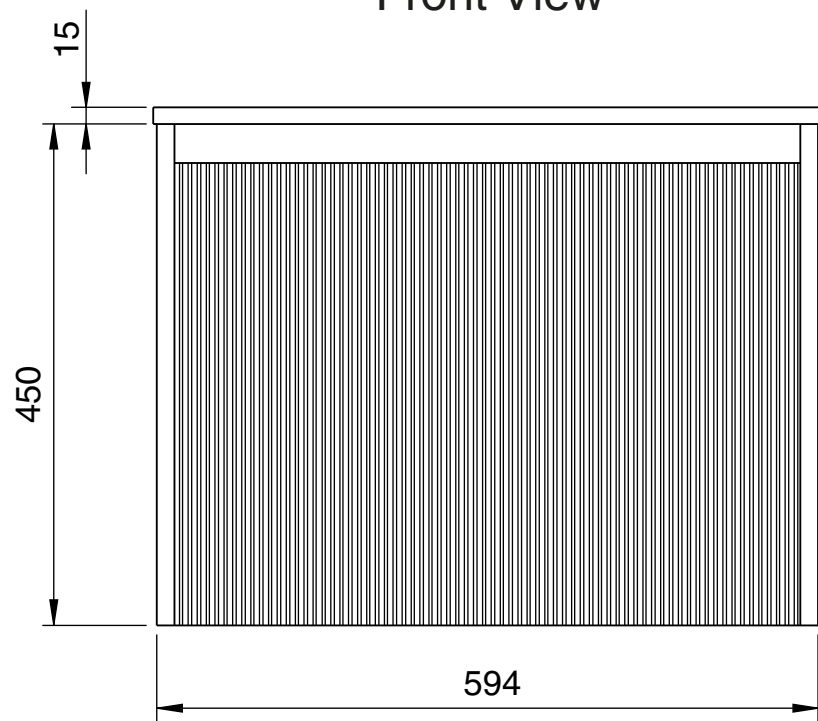

Front View

Side View

Top View

Front View - Section View

Side View - Section View

LUSO

Product Name	Eleganza 600
Product Type	Fluted Vanity Unit
Size, mm	600 x 475 x 500

All dimensions provided in millimeters.