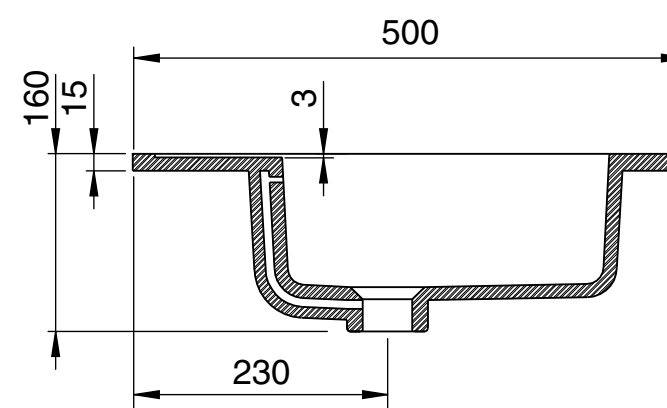

Front View

Side View

Top View

Front View - Section View

Side View - Section View

LUSO

Product Name	Eleganza 600
Product Type	Fluted Vanity Unit
Size, mm	600 x 475 x 500

All dimensions provided in millimeters.