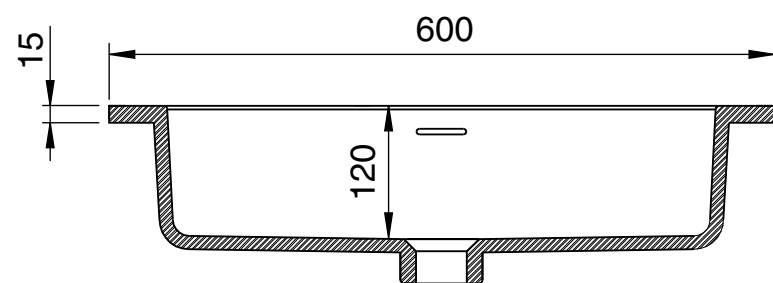

Front View

Side View

Top View

Front View - Section View

Side View - Section View

LUSO

Product Name	Eleganza 600
Product Type	Fluted Vanity Unit
Size, mm	600 x 475 x 500

All dimensions provided in millimeters.