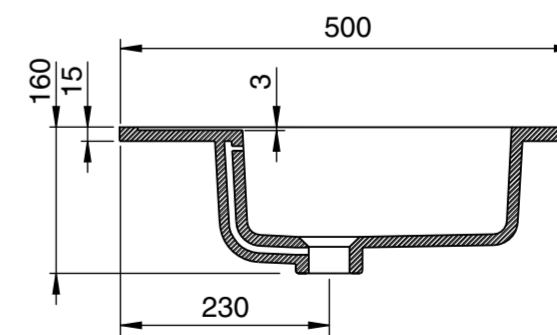

Front View

Side View

Top View

Front View - Section View

Side View - Section View

LUSO

Product Name	Eleganza 1200
Product Type	Fluted Vanity Unit
Size, mm	1200 x 475 x 500

All dimensions provided in millimeters.