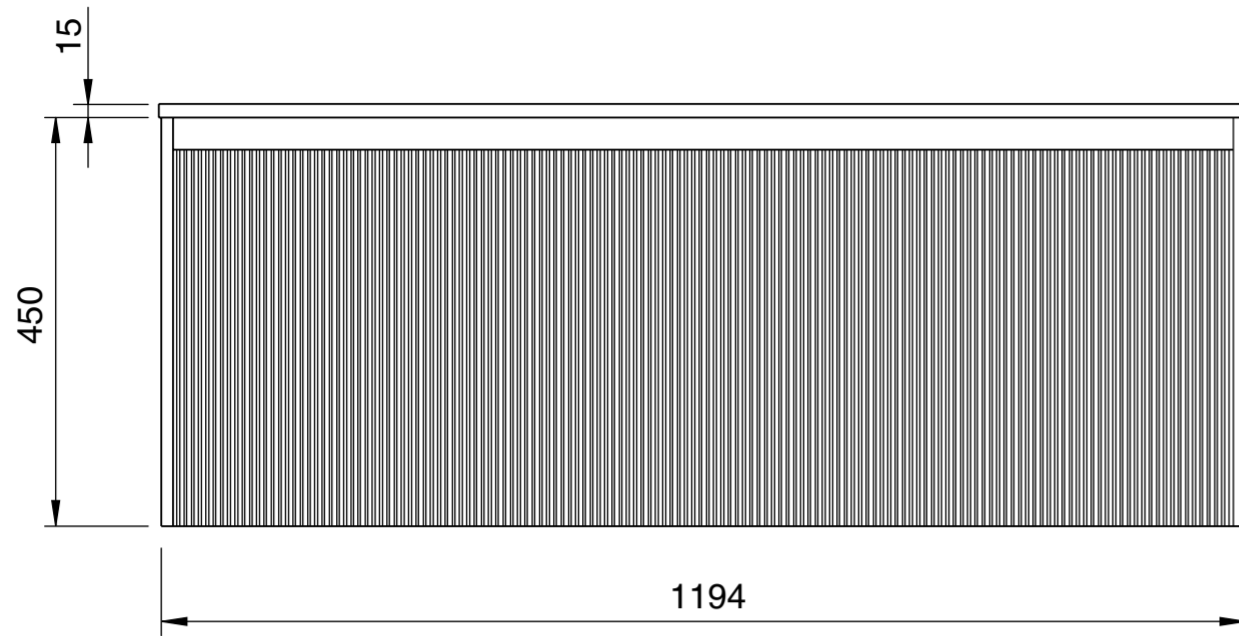

Front View

Side View

Top View

Front View - Section View

Side View - Section View

LUSO

Product Name	Eleganza 1200
Product Type	Fluted Vanity Unit
Size, mm	1200 x 475 x 500

All dimensions provided in millimeters.