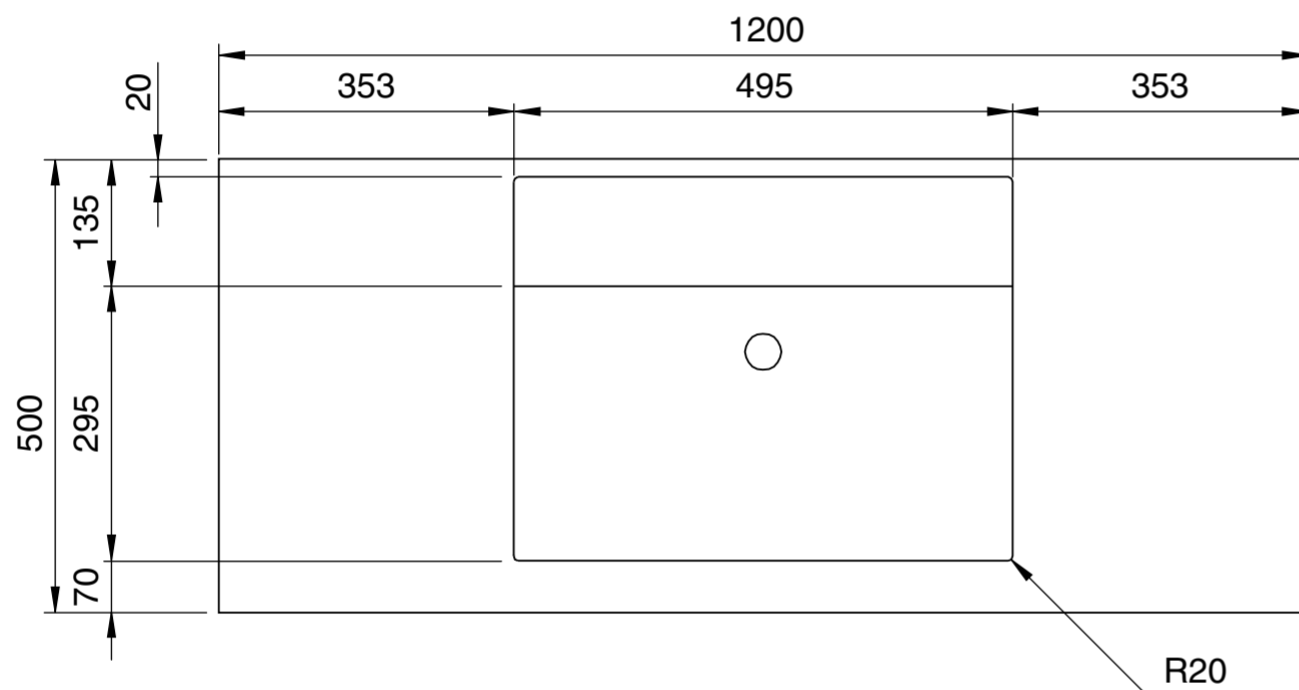

Front View

Side View

Top View

Front View - Section View

Side View - Section View

LUSO

Product Name	Eleganza 1200
Product Type	Fluted Vanity Unit
Size, mm	1200 x 475 x 500

All dimensions provided in millimeters.