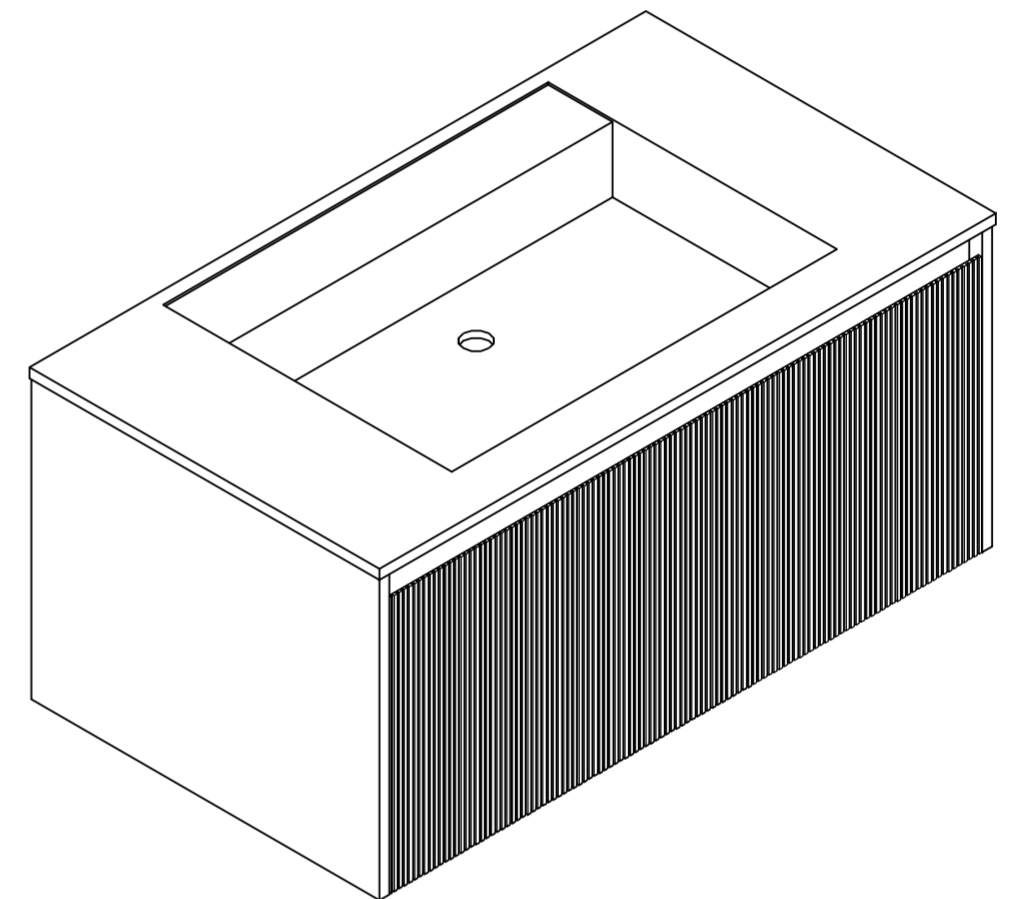

Front View

Side View

Top View

Front View - Section View

Side View - Section View

LUSO

Product Name	Eleganza 1200
Product Type	Fluted Vanity Unit
Size, mm	1200 x 475 x 500

All dimensions provided in millimeters.