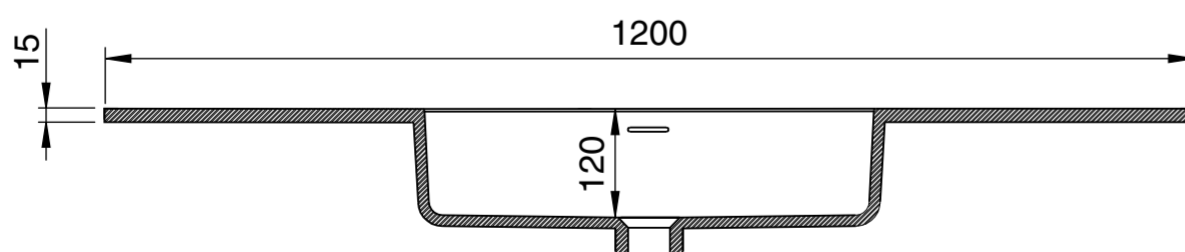

Front View

Side View

Top View

Front View - Section View

Side View - Section View

LUSO

Product Name	Eleganza 1200
Product Type	Fluted Vanity Unit
Size, mm	1200 x 475 x 500

All dimensions provided in millimeters.