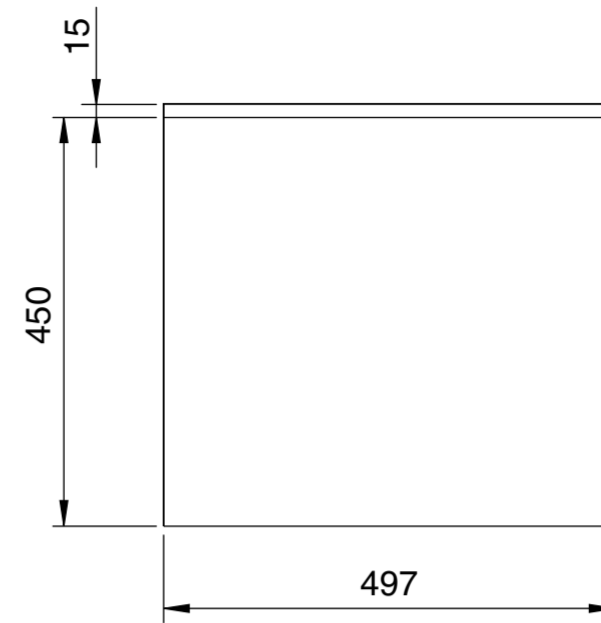

Front View

Side View

Top View

Front View - Section View

Side View - Section View

LUSO

Product Name	Eleganza 1200
Product Type	Fluted Vanity Unit
Size, mm	1200 x 475 x 500

All dimensions provided in millimeters.