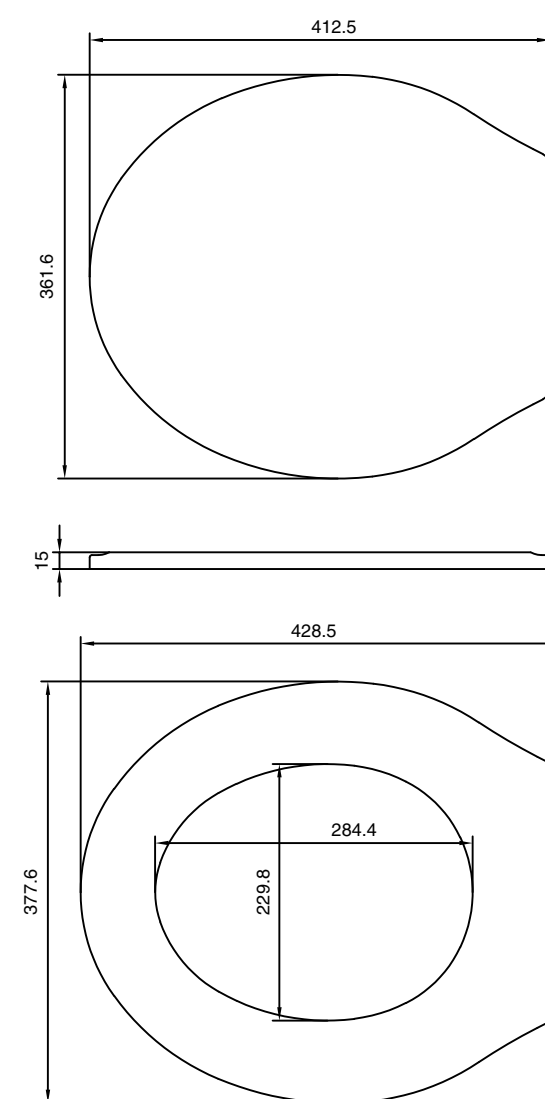

PT2-PAN

PT3-KIT-C

PT3-CIS

PT-OAK-C

All dimensions provided in millimeters.

LUSSO

Product Name

Portland High Level Traditional Toilet with Solid Oak Seat