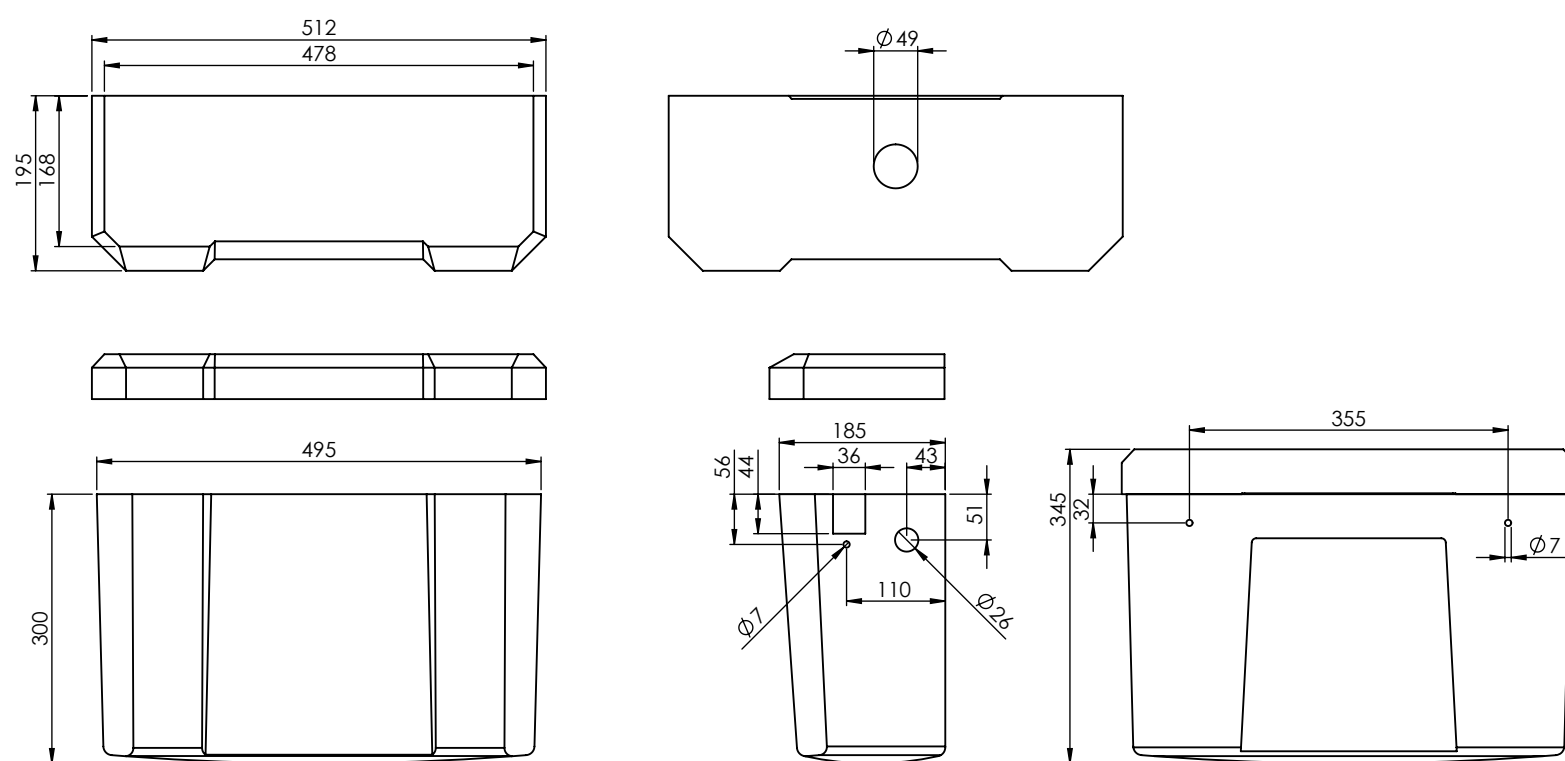

PT2-PAN

PT3-KIT-C

PT3-CIS

PT-OAK-C

All dimensions provided in millimeters.

LUSSO

Product Name

Portland High Level Traditional Toilet with Solid Oak Seat