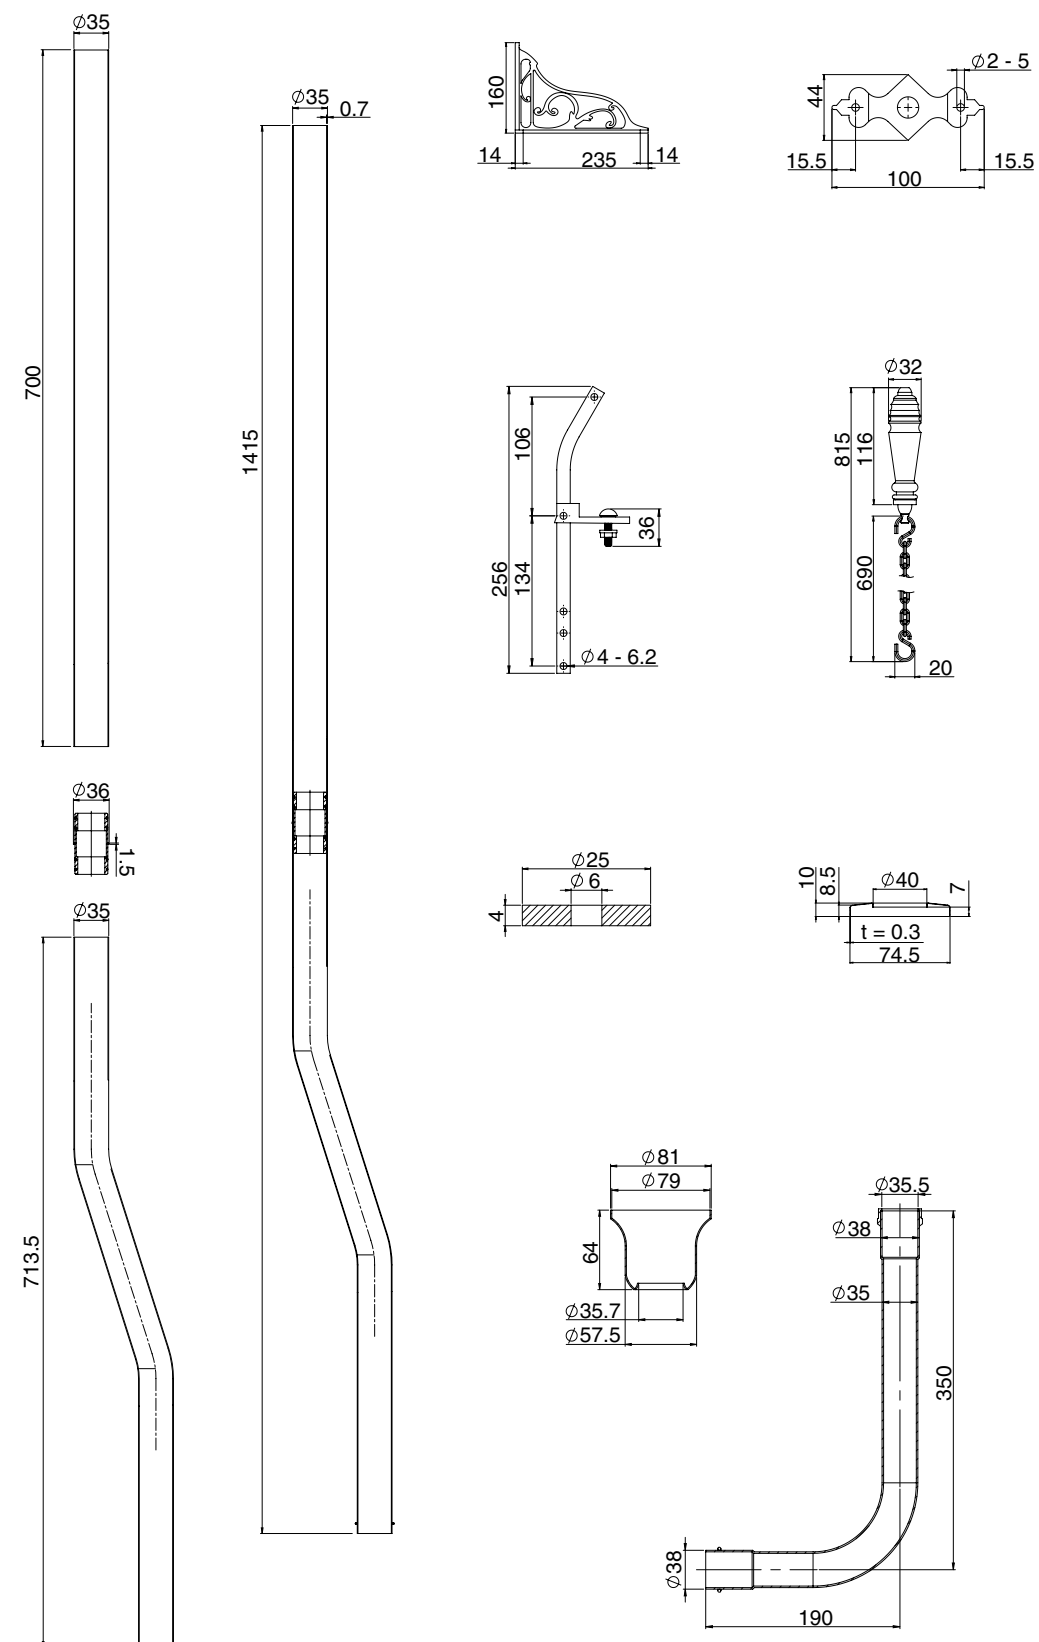

PT2-PAN

PT3-KIT-C

PT3-CIS

PT-OAK-C

All dimensions provided in millimeters.

LUSSO

Product Name

Portland High Level Traditional Toilet with Solid Oak Seat