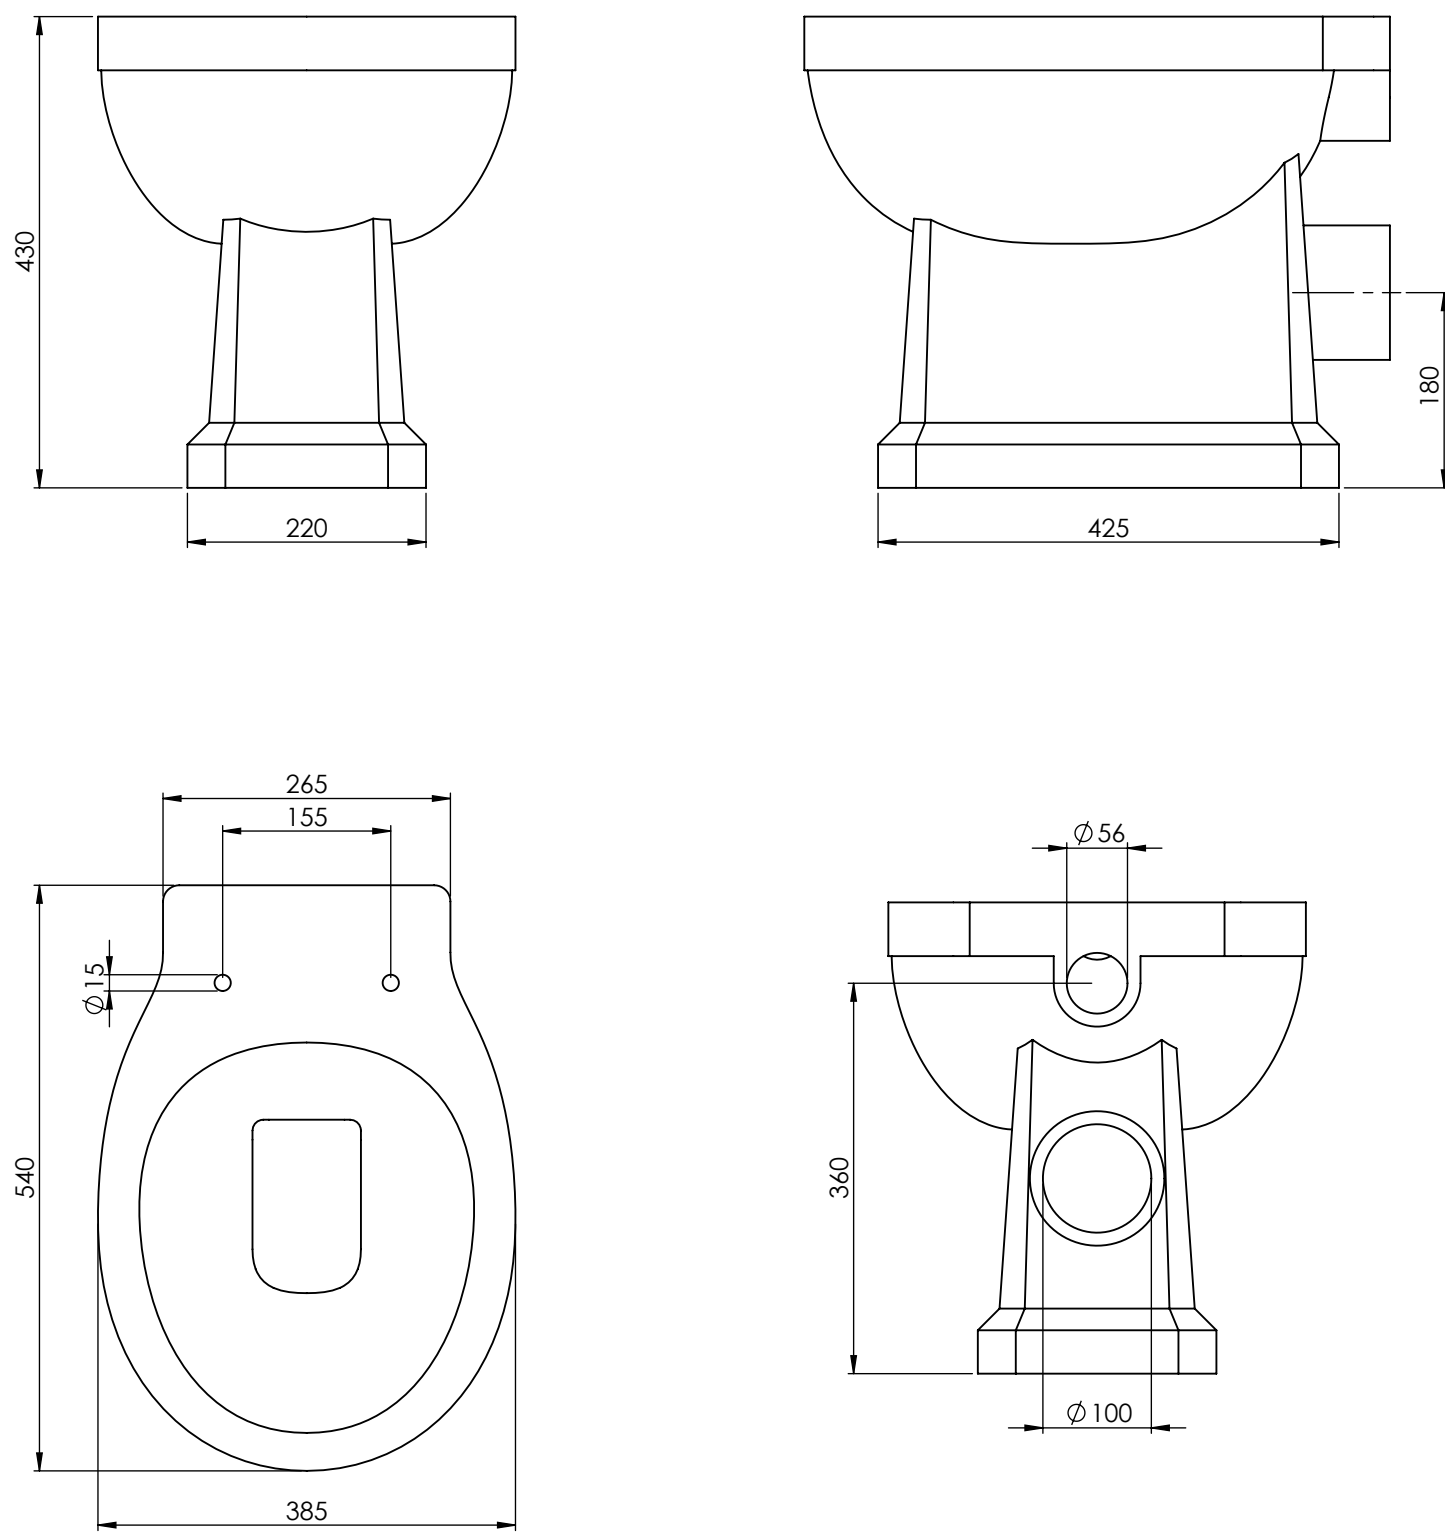

PT2-PAN

PT3-KIT-C

PT3-CIS

PT-OAK-C

All dimensions provided in millimeters.

LUSSO

Product Name

Portland High Level Traditional Toilet with Solid Oak Seat