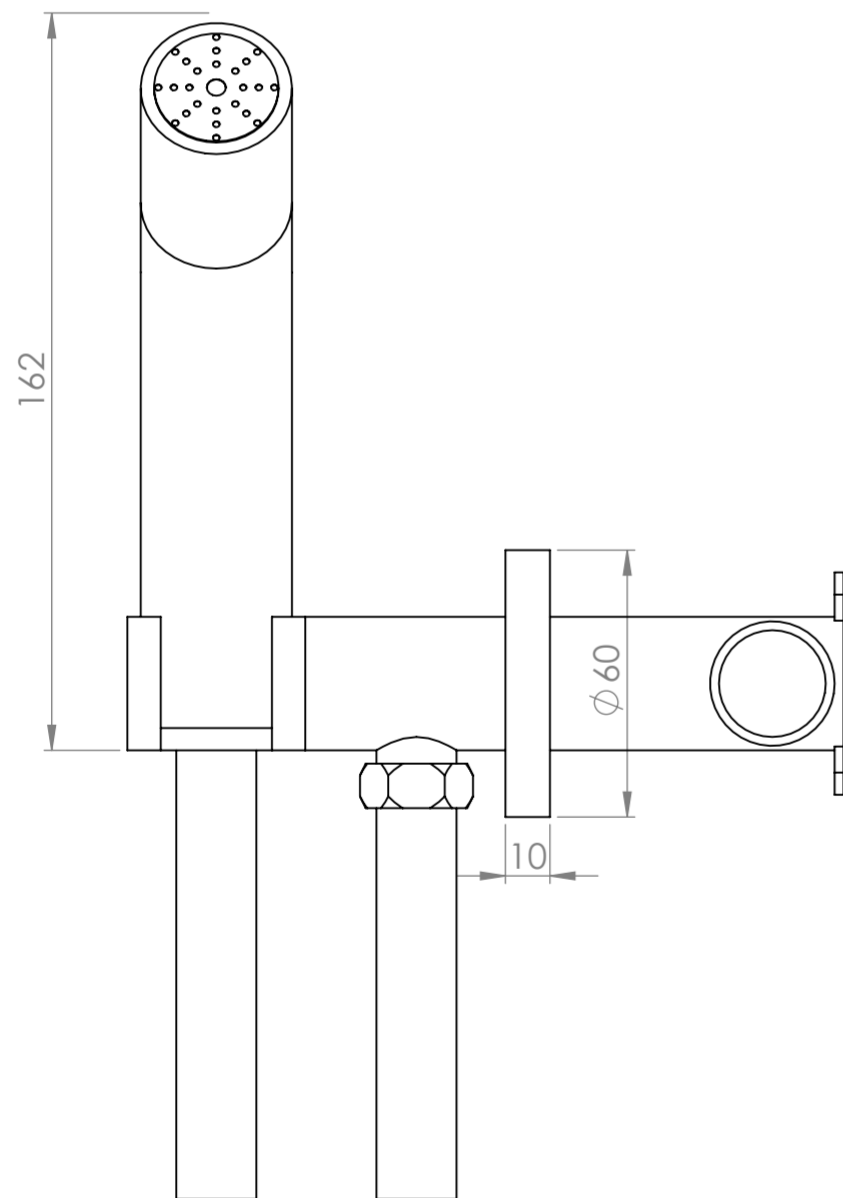

Top View

Front View

Side View

**LUSO**

Product Name

Chrome Douche Kit

All dimensions provided in millimeters.

All dimensions provided in millimeters.