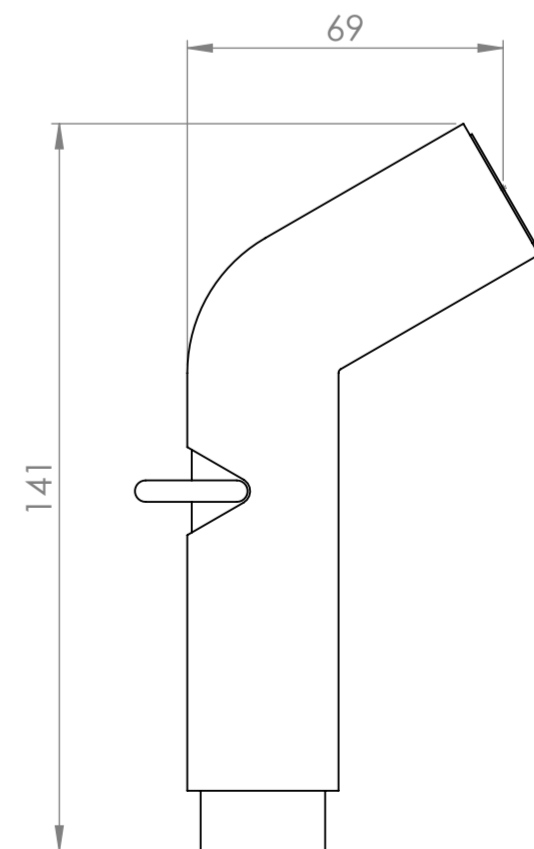

Top View

Front View

Side View

**LUSO**

Product Name

Chrome Douche Kit

All dimensions provided in millimeters.

All dimensions provided in millimeters.