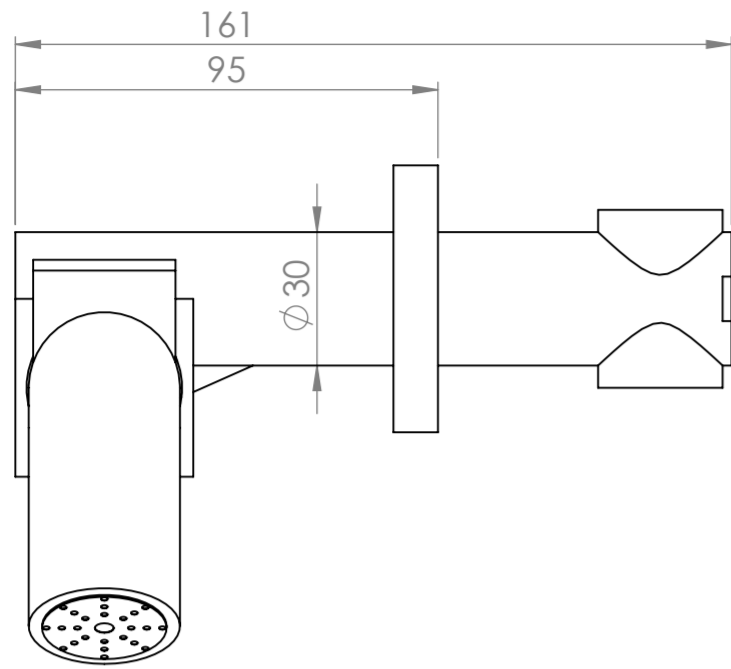

Top View

Front View

Side View

**LUSO**

Product Name

Chrome Douche Kit

All dimensions provided in millimeters.

All dimensions provided in millimeters.