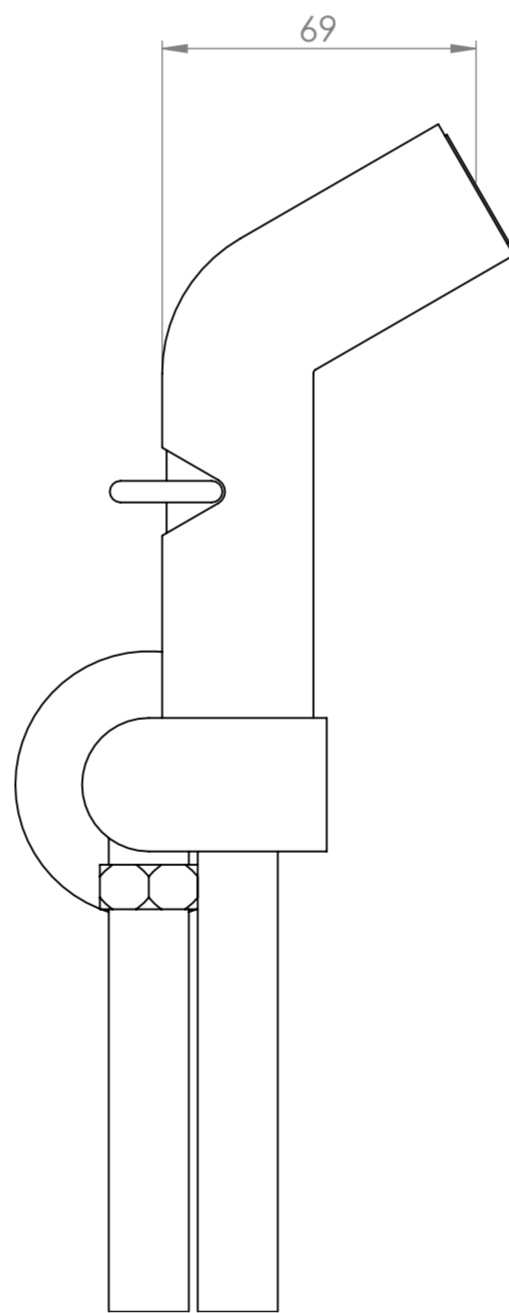

Top View

Front View

Side View

**LUSO**

Product Name

Chrome Douche Kit

All dimensions provided in millimeters.

All dimensions provided in millimeters.