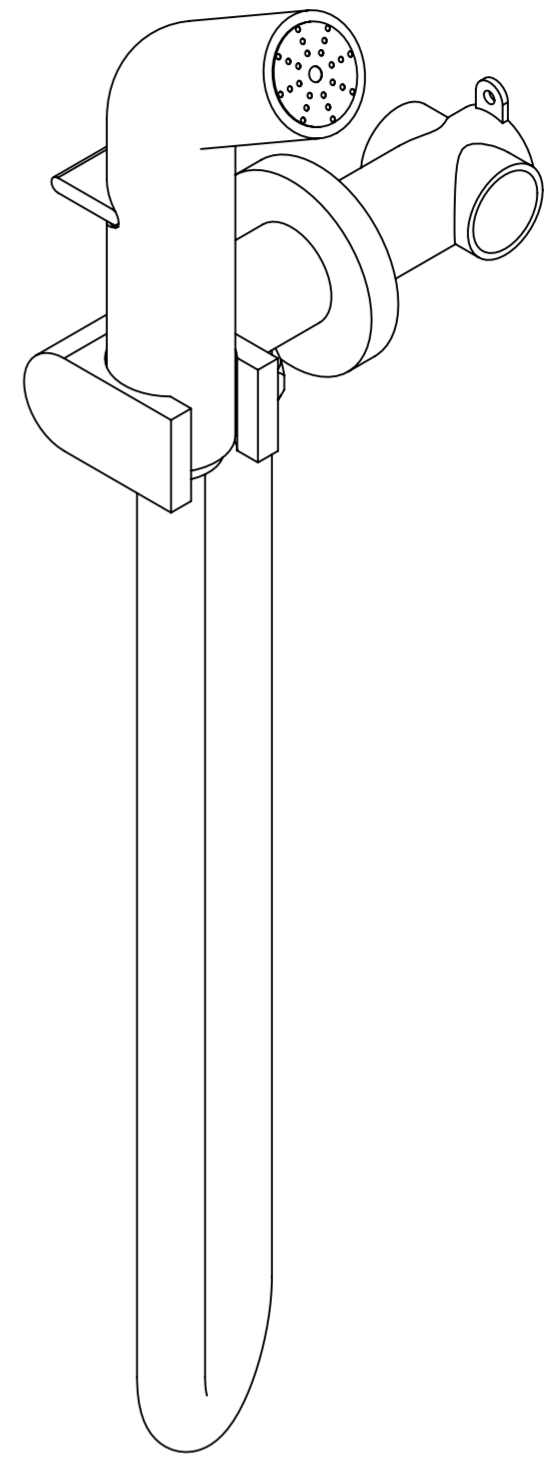

Top View

Front View

Side View

**LUSO**

Product Name

Chrome Douche Kit

All dimensions provided in millimeters.

All dimensions provided in millimeters.