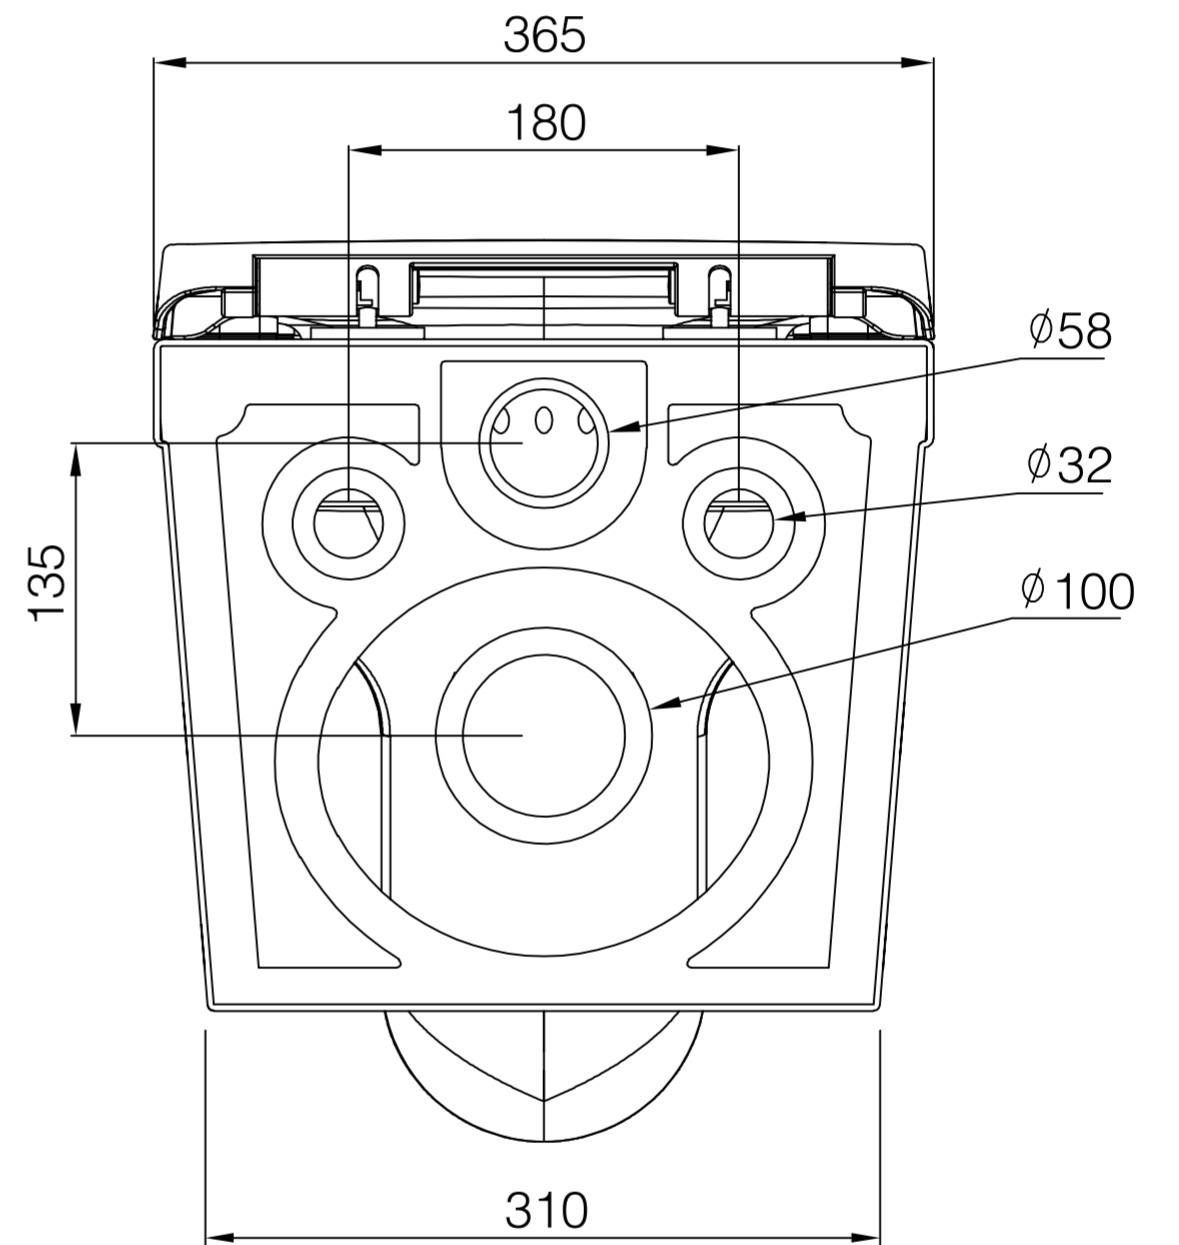

Side View

Back View

LUSO	Product Name	Berkeley
	Style	Wall Hung
	Material	Ceramic

All dimensions provided in millimeters.