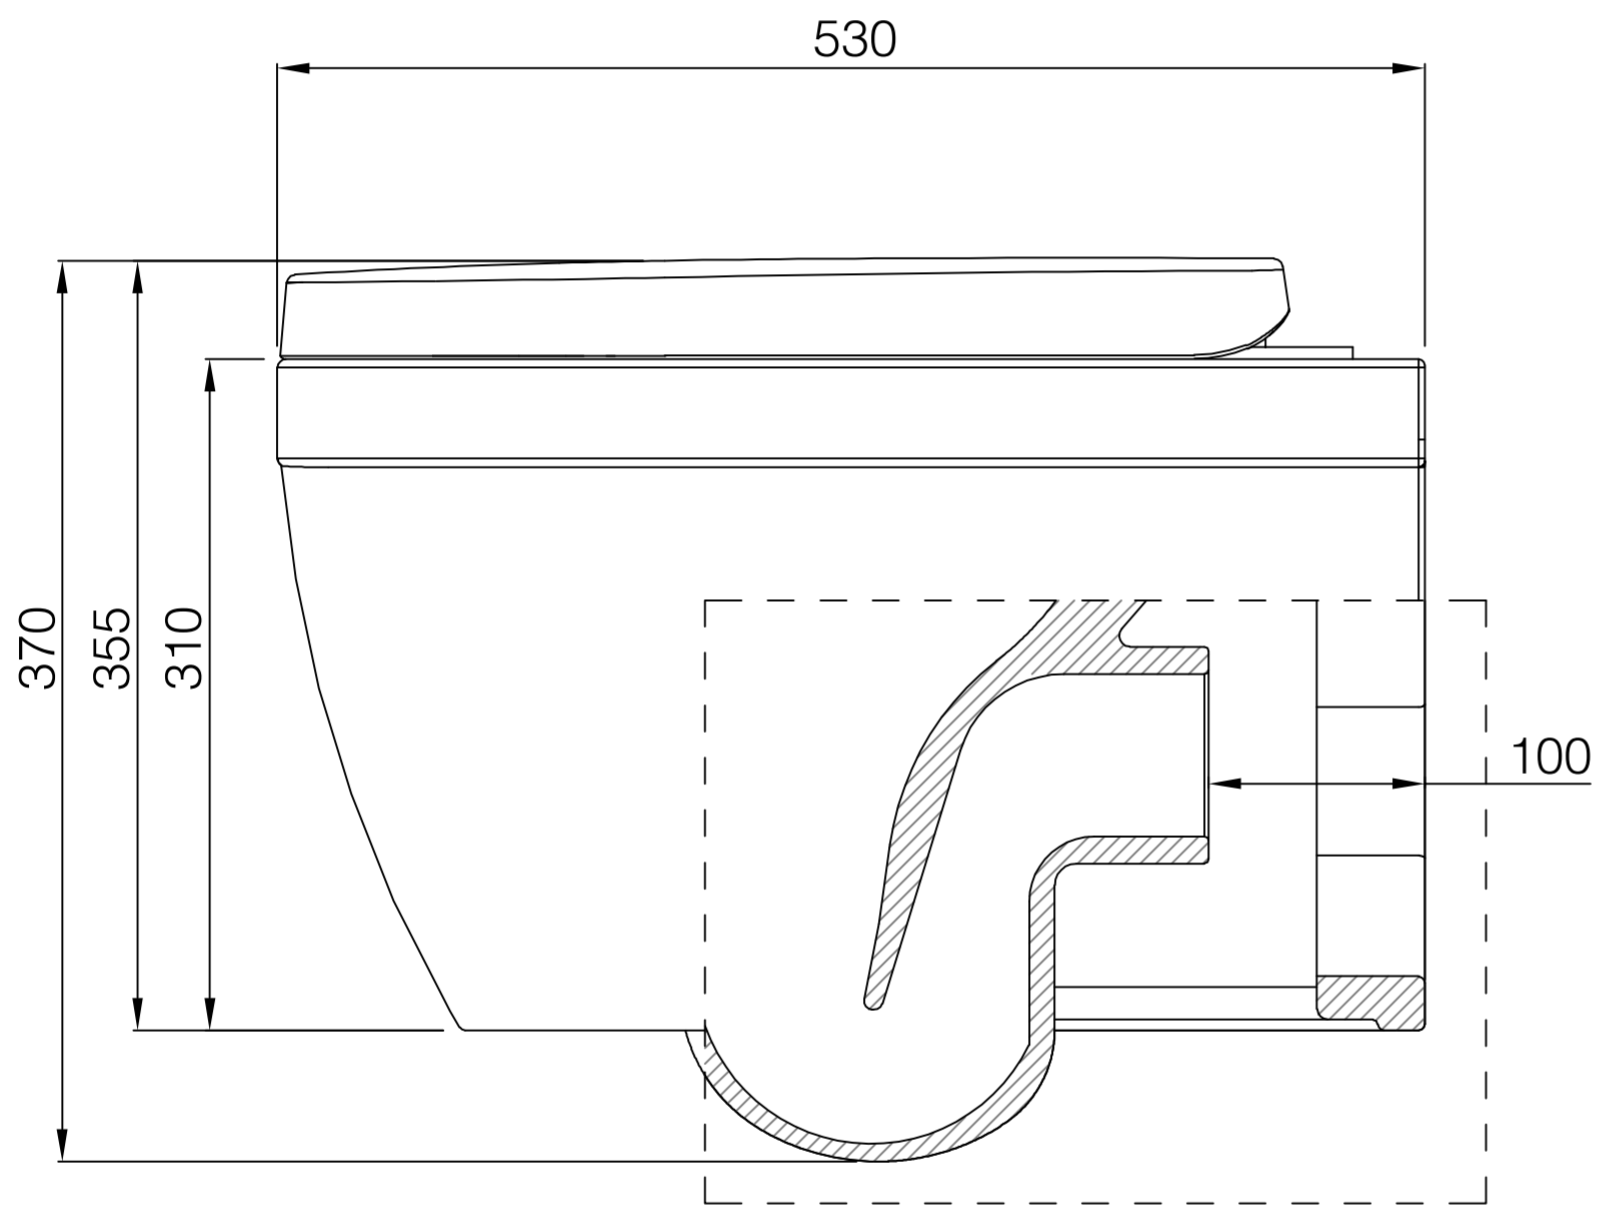

Side View

Back View

LUSO	Product Name	Berkeley
	Style	Wall Hung
	Material	Ceramic

All dimensions provided in millimeters.