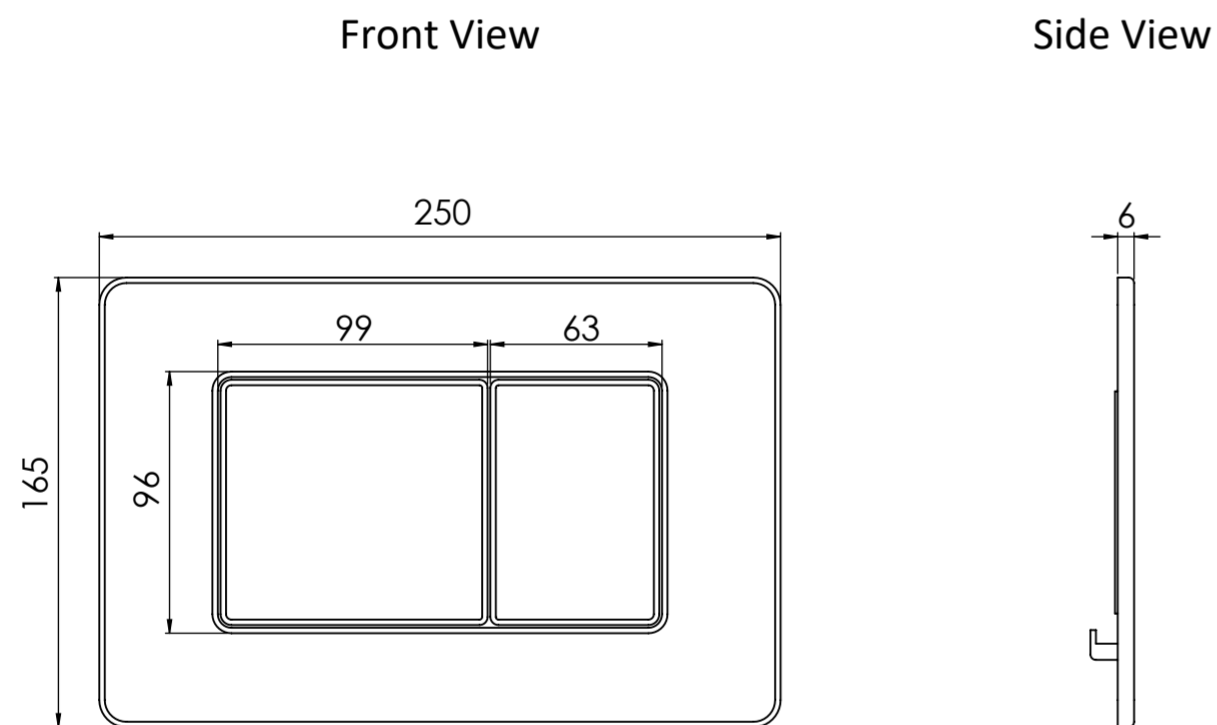

Toilet

Cistern

Flush Plate

All dimensions provided in millimeters.

|             |              |  |
|-------------|--------------|--|
| <b>LUSO</b> | Product Name | Deco Berkeley Toilet, Cistern, Flush Plate         |
|             | Style        | Toilet: Wall Hung, Cistern: Concealed / Dual Flush |
|             | Material     |  |
|             | Toilet       | Ceramic  |
|             | Cistern      | Insulated Plastic                                  |
|             | Flush Plate  | Stainless Steel                                    |
|             | Size, mm     | 530 x 365 x 370                                    |