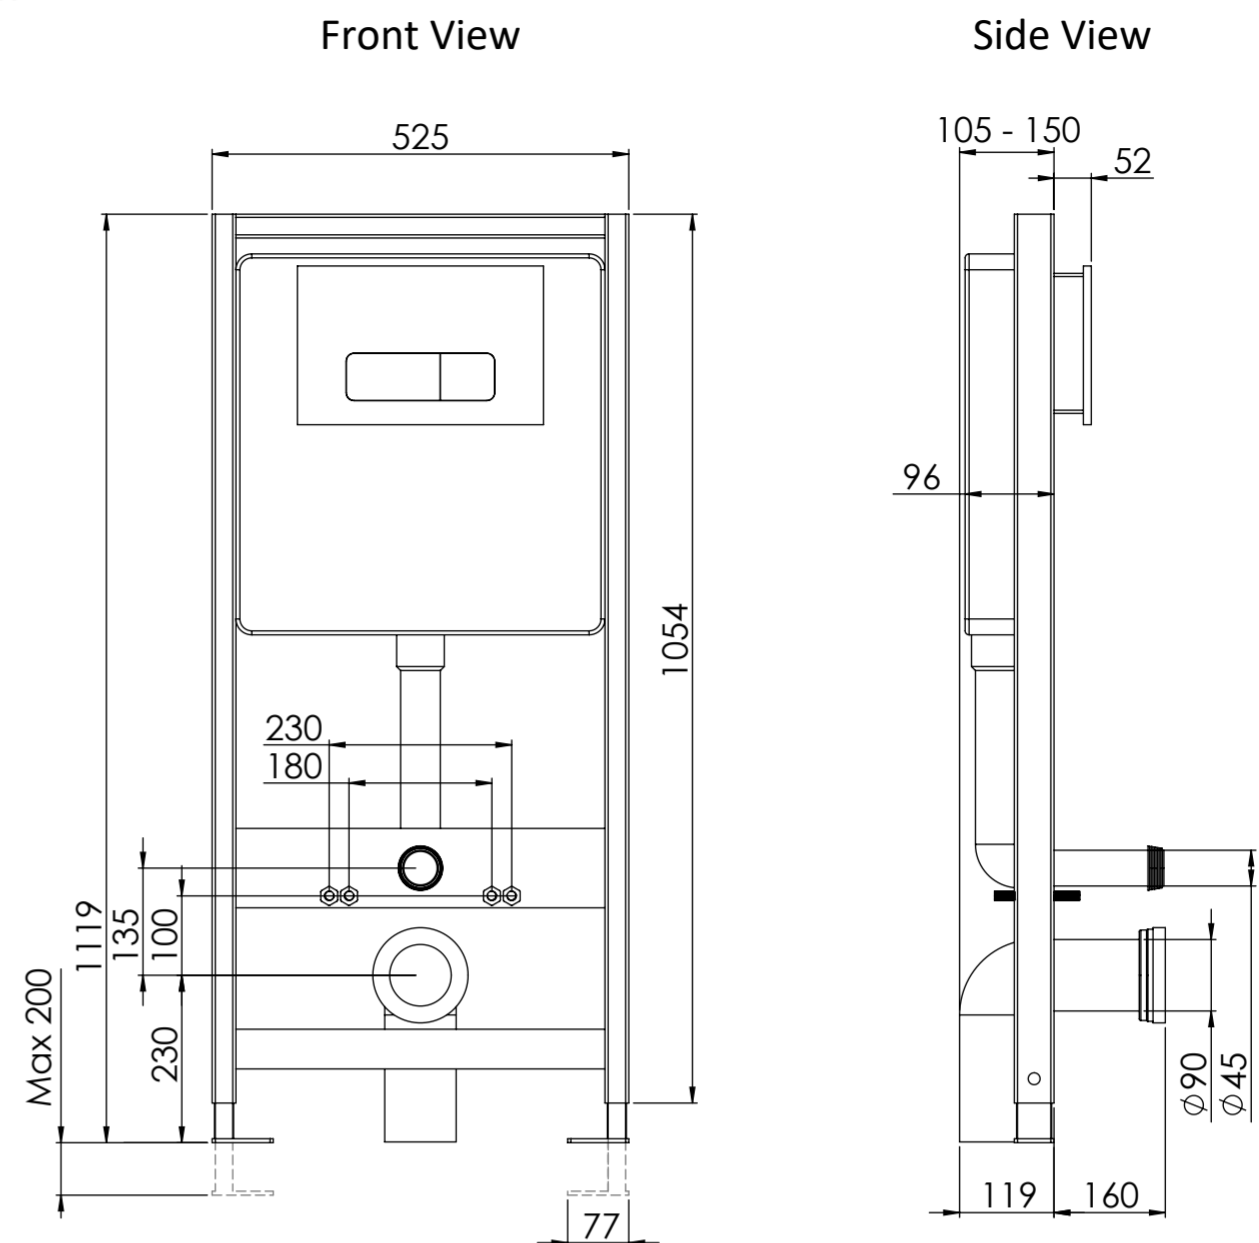

Toilet

Cistern

Flush Plate

All dimensions provided in millimeters.

|             |              |  |
|-------------|--------------|--|
| <b>LUSO</b> | Product Name | Deco Berkeley Toilet, Cistern, Flush Plate         |
|             | Style        | Toilet: Wall Hung, Cistern: Concealed / Dual Flush |
|             | Material     |  |
|             | Toilet       | Ceramic  |
|             | Cistern      | Insulated Plastic                                  |
|             | Flush Plate  | Stainless Steel                                    |
|             | Size, mm     | 530 x 365 x 370                                    |