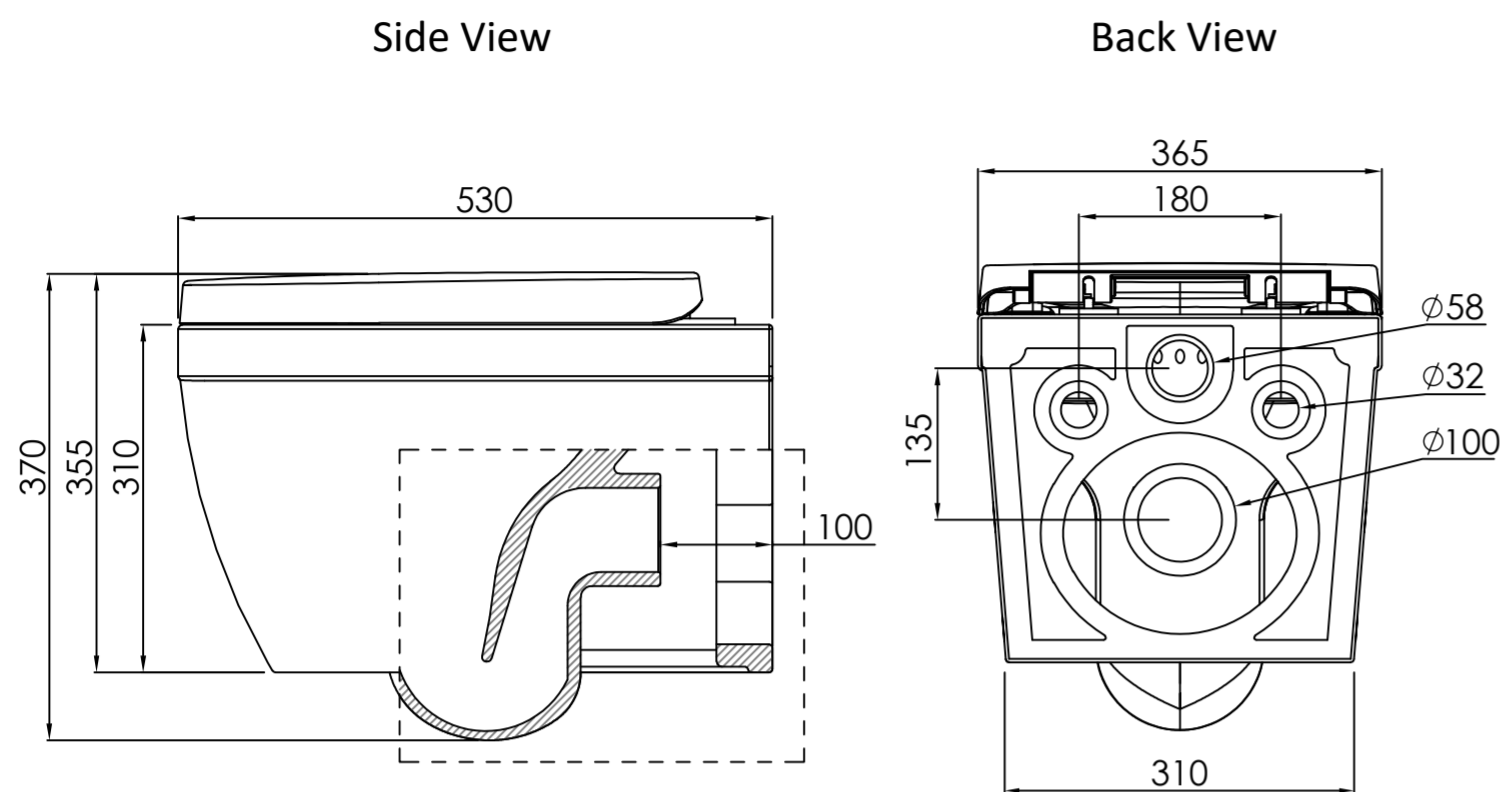

Toilet

Cistern

Flush Plate

All dimensions provided in millimeters.

|             |              |  |
|-------------|--------------|--|
| <b>LUSO</b> | Product Name | Deco Berkeley Toilet, Cistern, Flush Plate         |
|             | Style        | Toilet: Wall Hung, Cistern: Concealed / Dual Flush |
|             | Material     |  |
|             | Toilet       | Ceramic  |
|             | Cistern      | Insulated Plastic                                  |
|             | Flush Plate  | Stainless Steel                                    |
|             | Size, mm     | 530 x 365 x 370                                    |