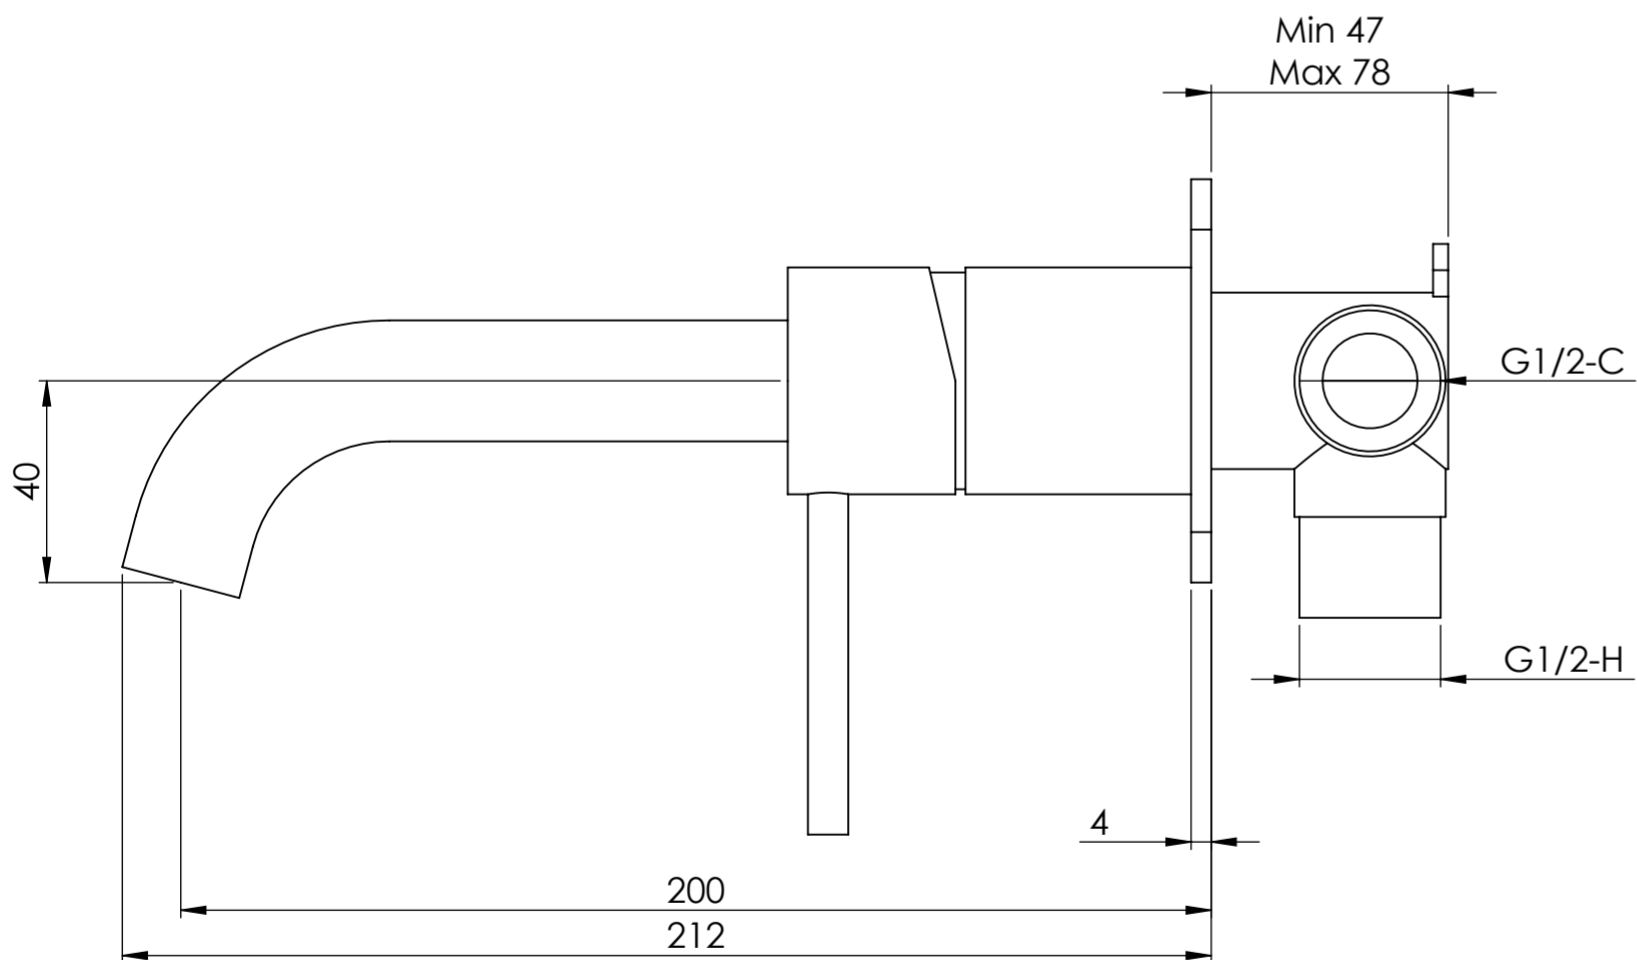

Side View

Front View

**LUSO**

Product Name

Luxe Series

Product Type

W/M Basin Mixer

*All dimensions provided in millimeters.*