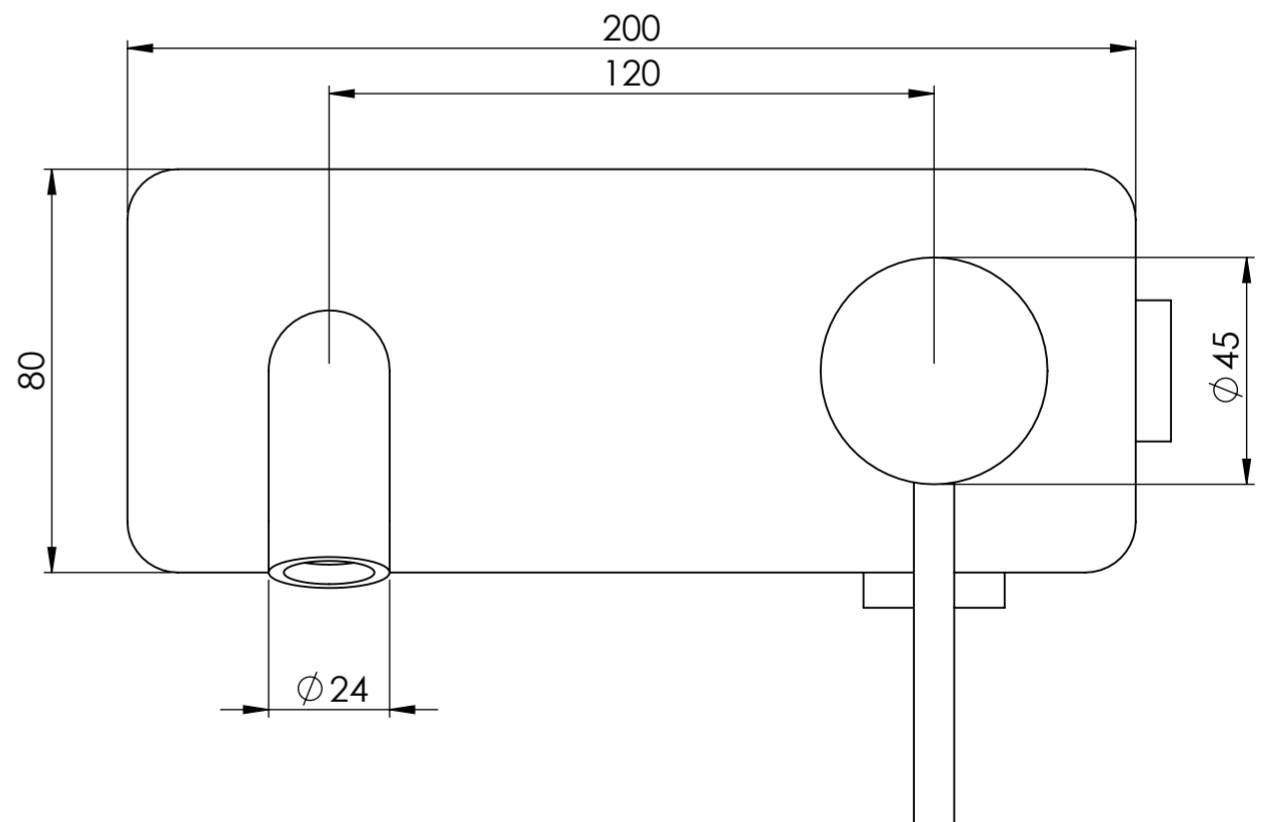

Side View

Front View

**LUSO**

Product Name

Luxe Series

Product Type

W/M Basin Mixer

*All dimensions provided in millimeters.*