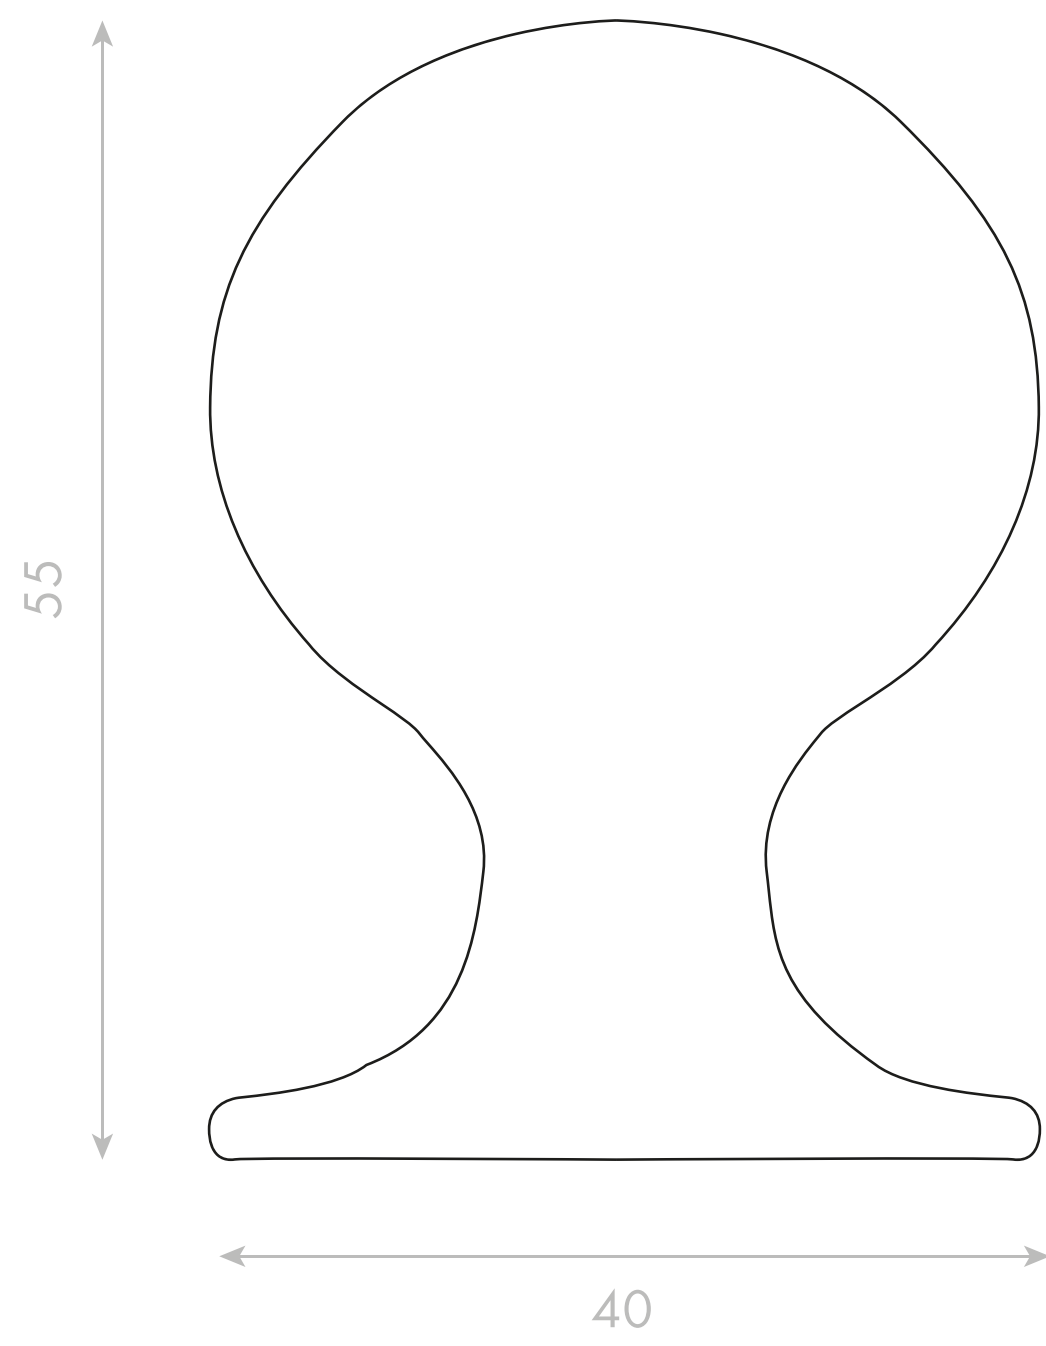

Side View

LUSO

Product Name	Eton Cabinet Knob
Product Size (mm)	40 x 55

All dimensions provided in millimeters.