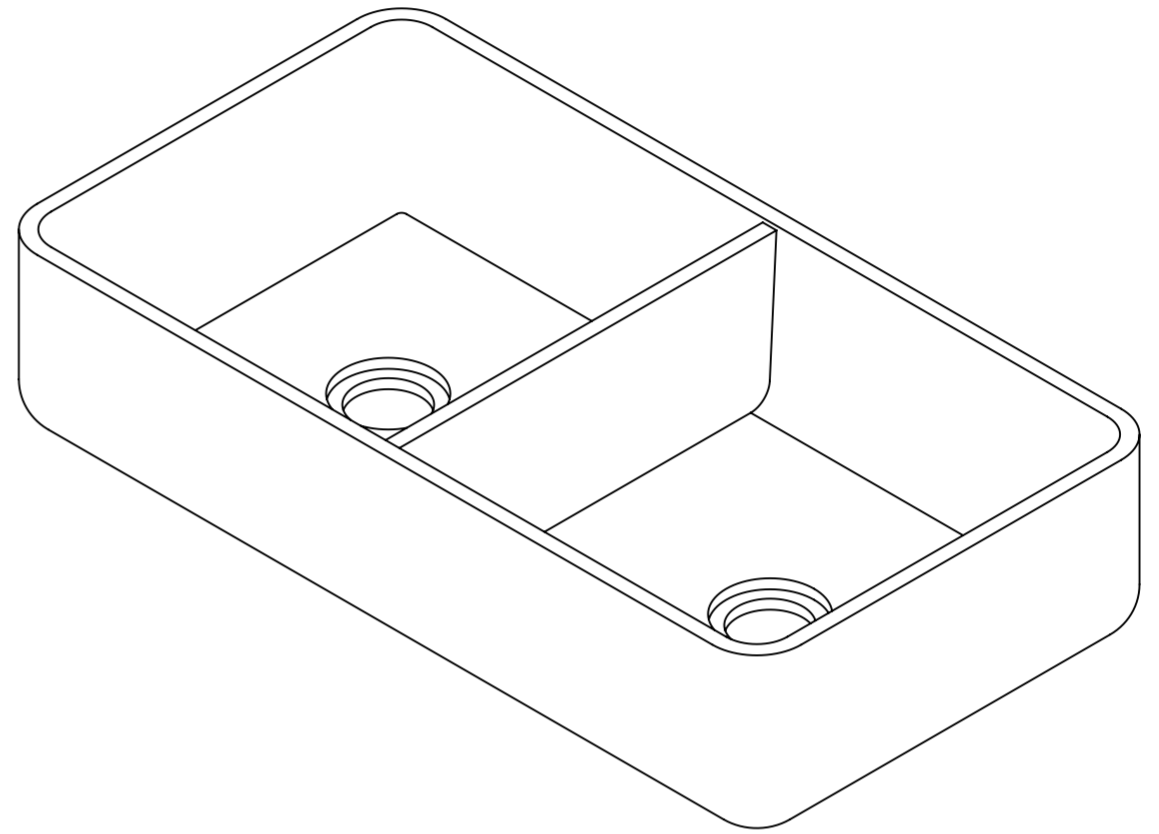

Top View

Front View - Section View

Side View

**LUSO**

Product Name	Palmetto 1000
Material	Marble
Size, mm	1000 x 535 x 220

*All dimensions provided in millimeters.*