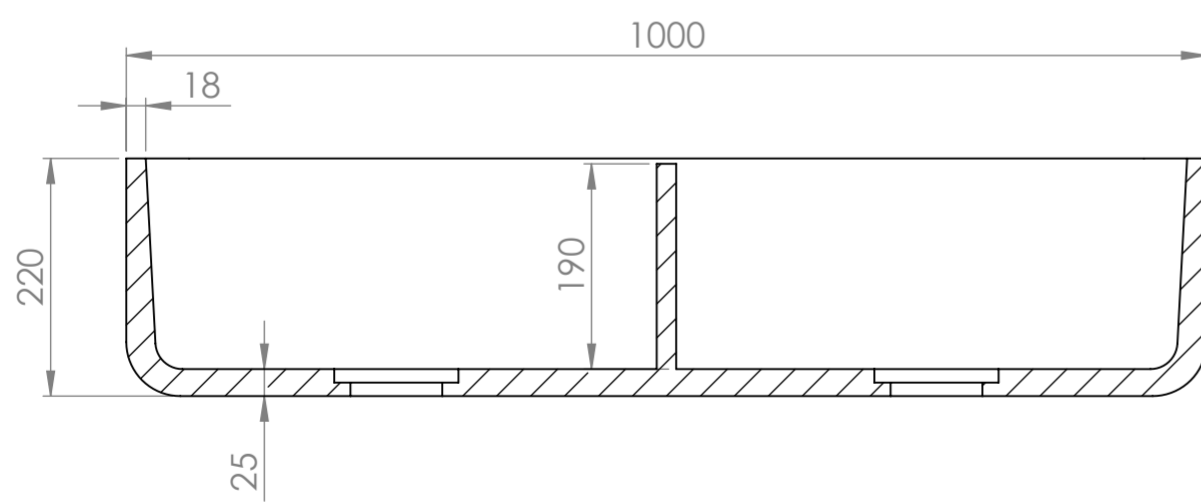

Top View

Front View - Section View

Side View

**LUSO**

Product Name	Palmetto 1000
Material	Marble
Size, mm	1000 x 535 x 220

*All dimensions provided in millimeters.*