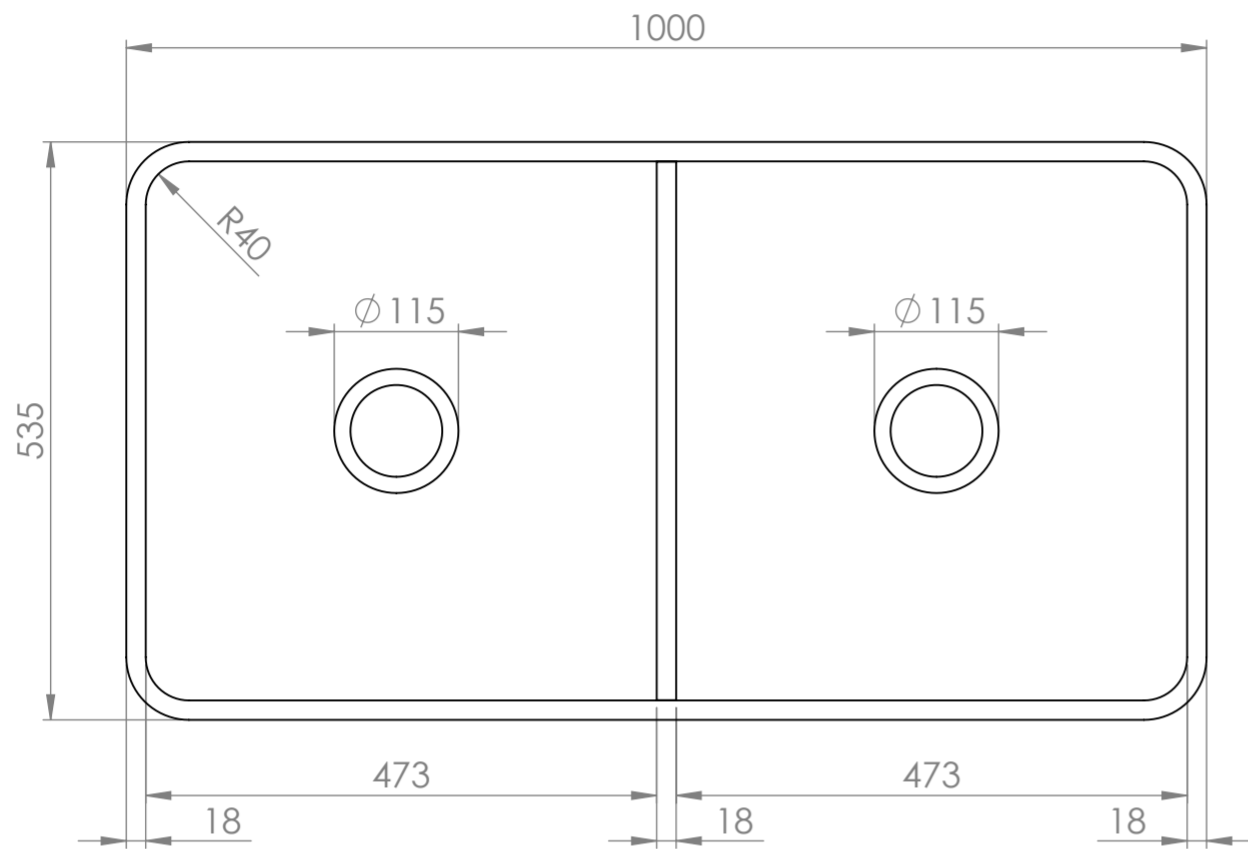

Top View

Front View - Section View

Side View

**LUSO**

Product Name	Palmetto 1000
Material	Marble
Size, mm	1000 x 535 x 220

*All dimensions provided in millimeters.*