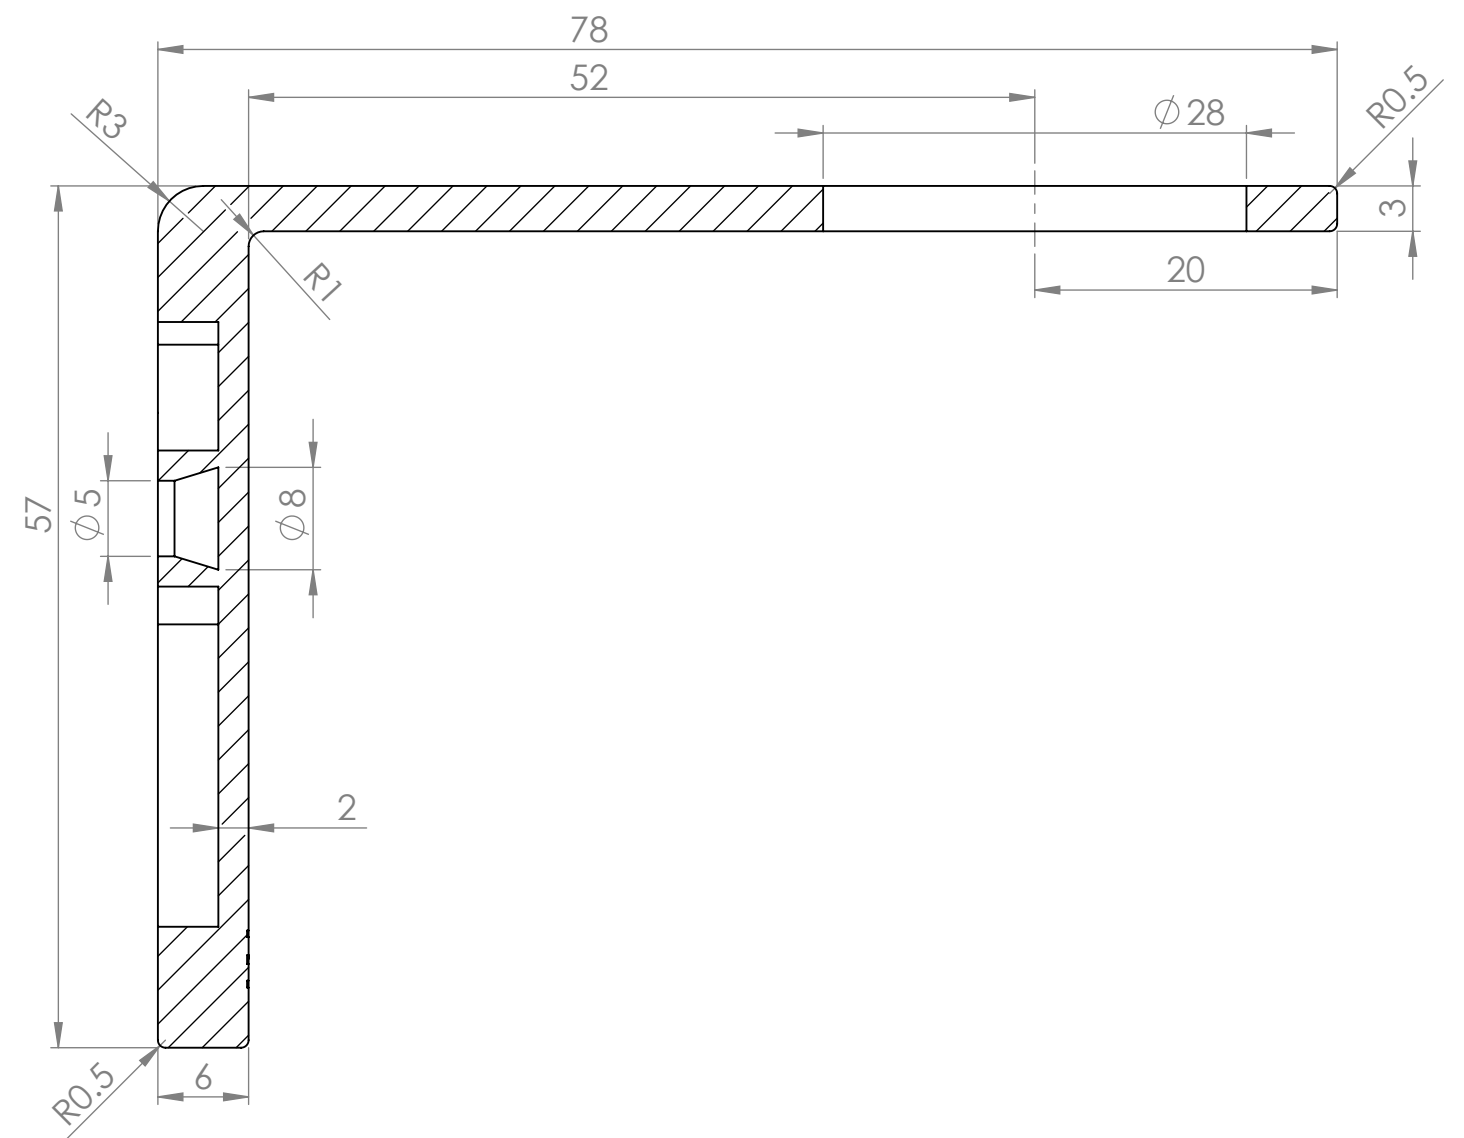

Front View

Side View - Section View

Back View

LUSO

Product Name M1901 (Dispenser Wall Bracket)

Product Size (mm) 57 x 67 x 78

All dimensions provided in millimeters.