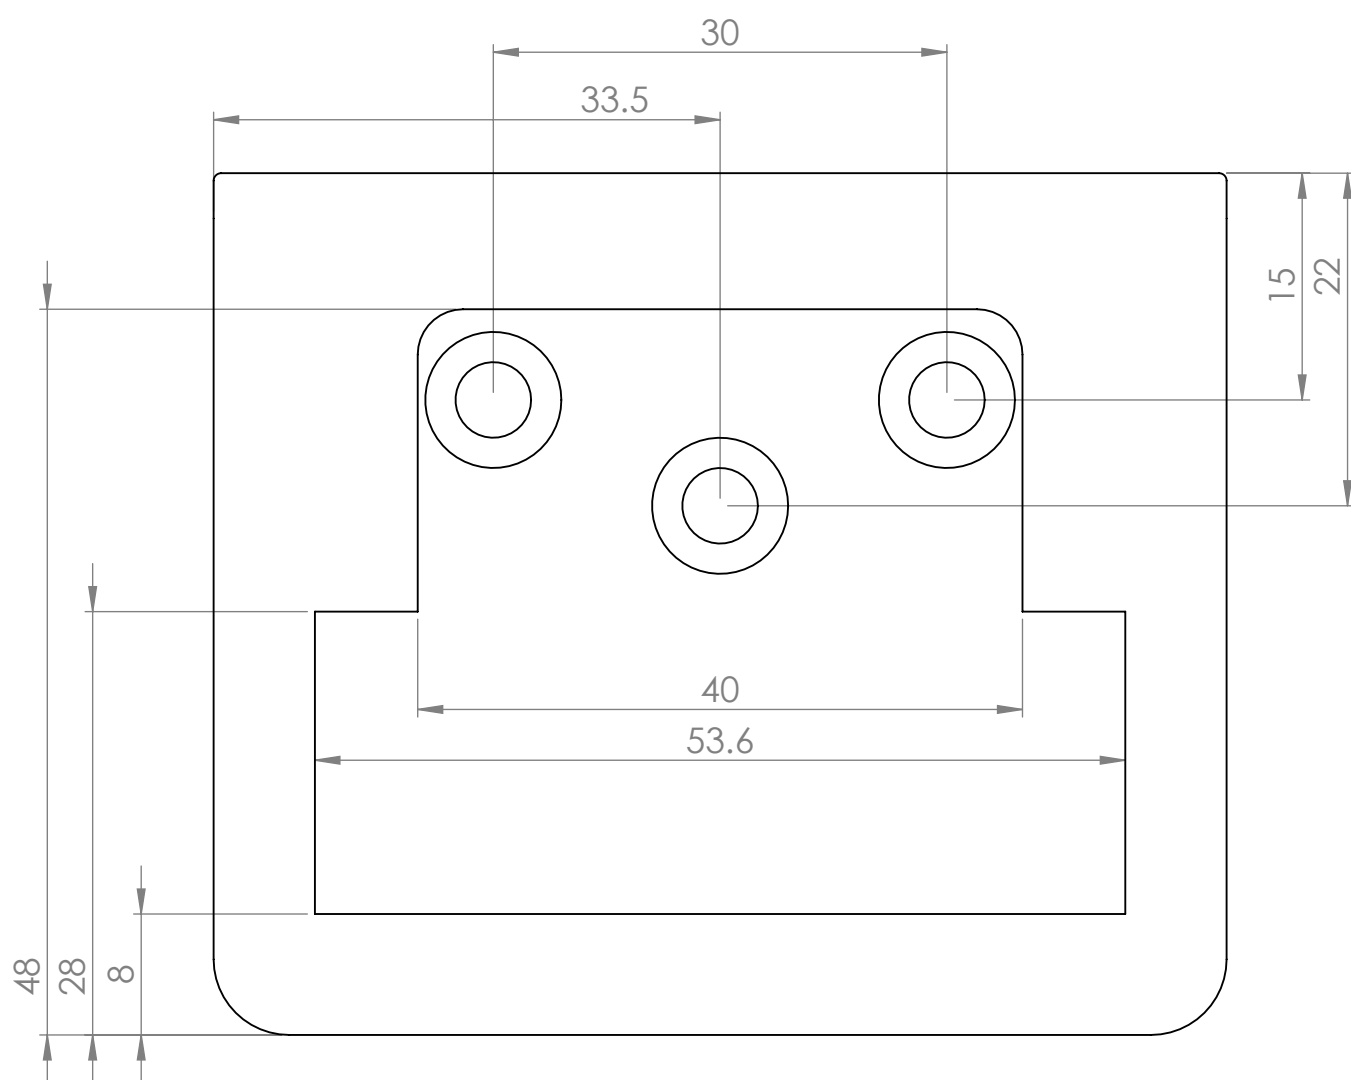

Front View

Side View - Section View

Back View

LUSO

Product Name M1901 (Dispenser Wall Bracket)

Product Size (mm) 57 x 67 x 78

All dimensions provided in millimeters.