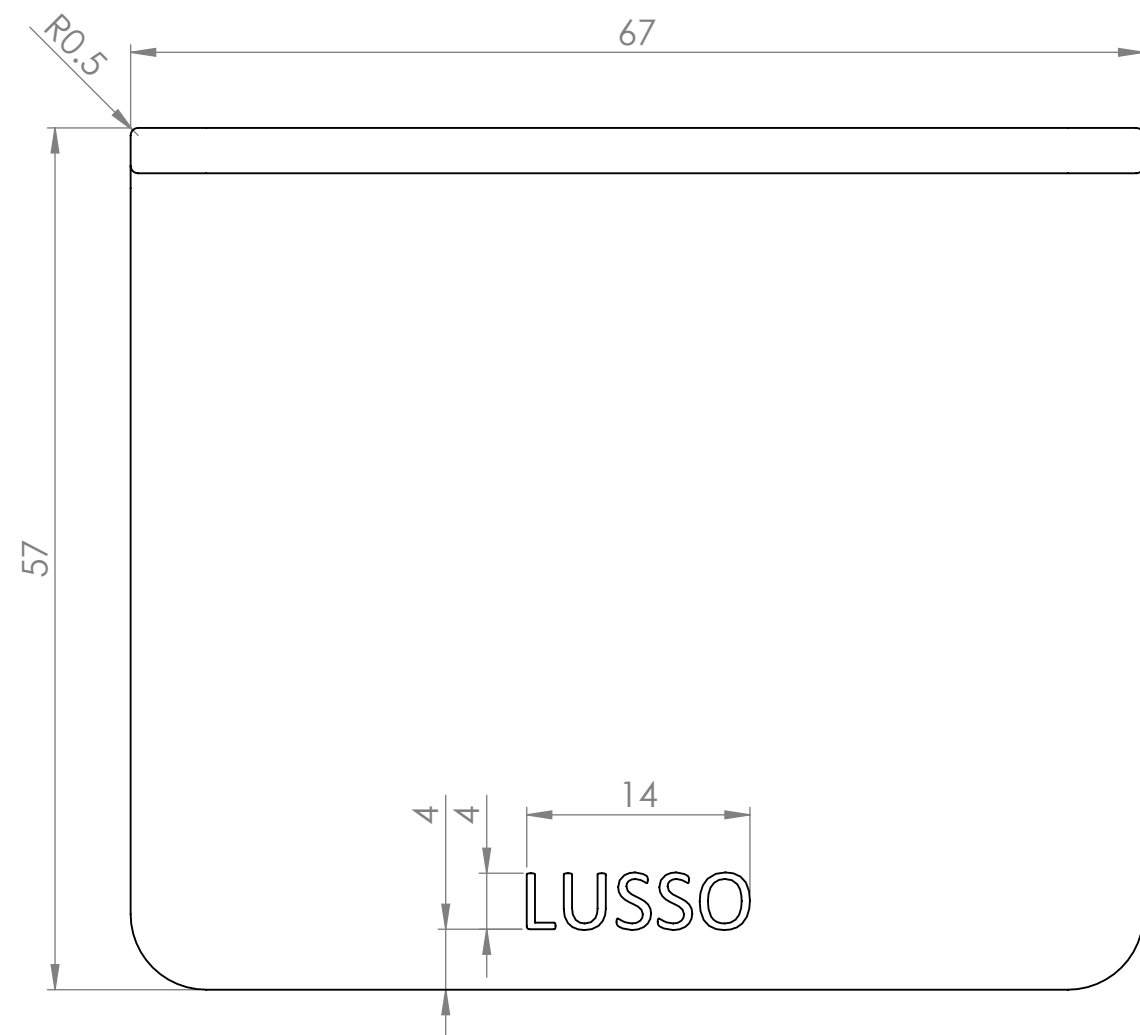

Front View

Side View - Section View

Back View

LUSO

Product Name M1901 (Dispenser Wall Bracket)

Product Size (mm) 57 x 67 x 78

All dimensions provided in millimeters.