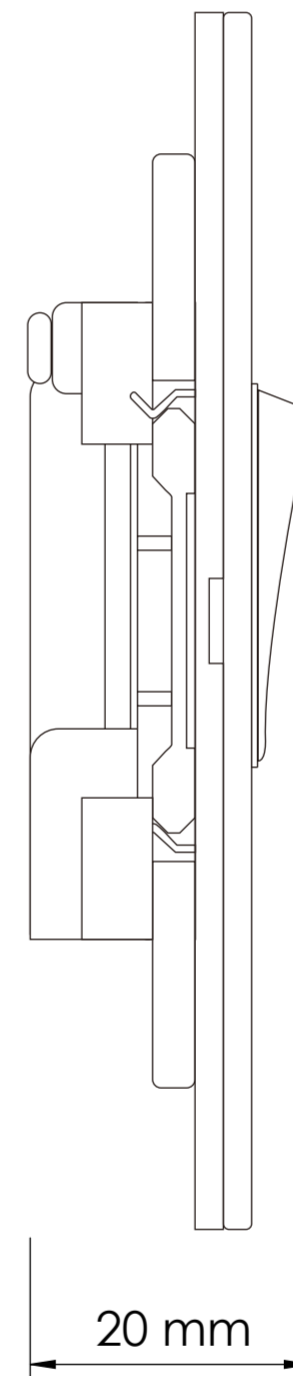

Front View

Side View

LUSSO	Product Name	1 Gang Switch
--------------	--------------	---------------

All dimensions provided in millimeters.