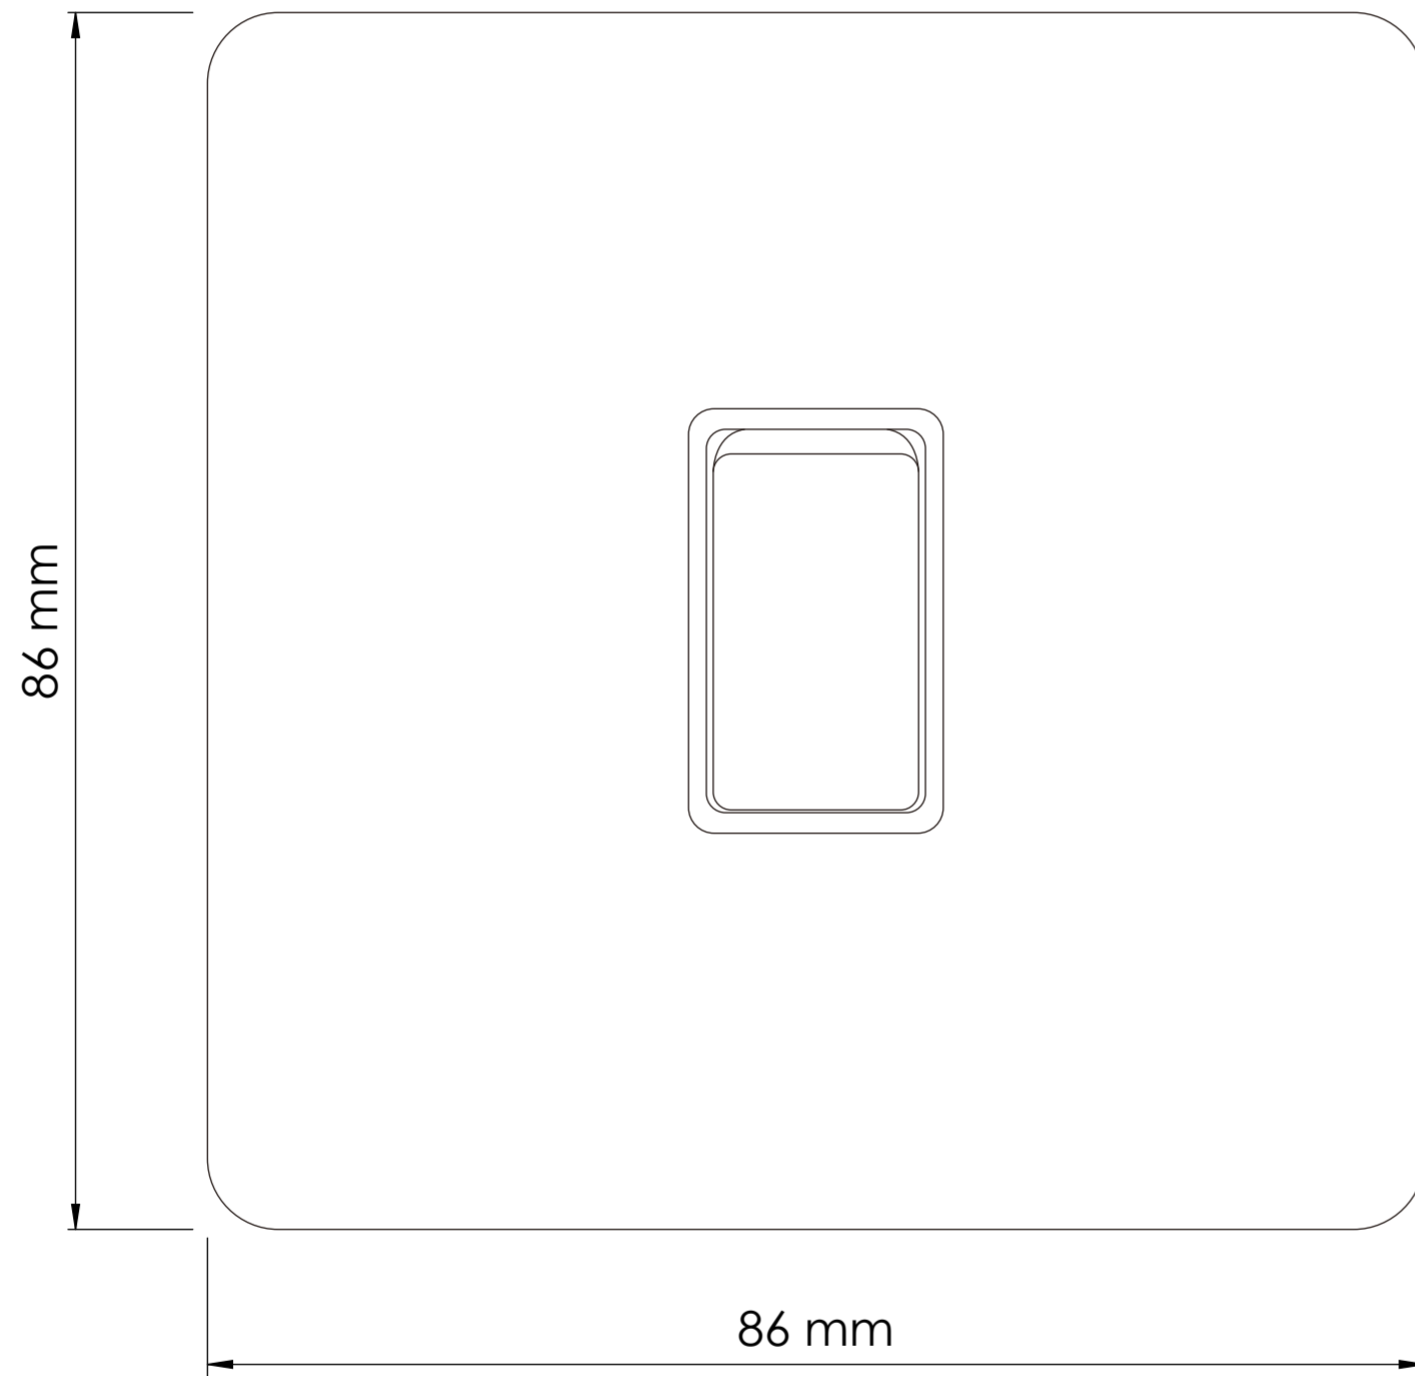

Front View

Side View

LUSSO	Product Name	1 Gang Switch
--------------	--------------	---------------

All dimensions provided in millimeters.