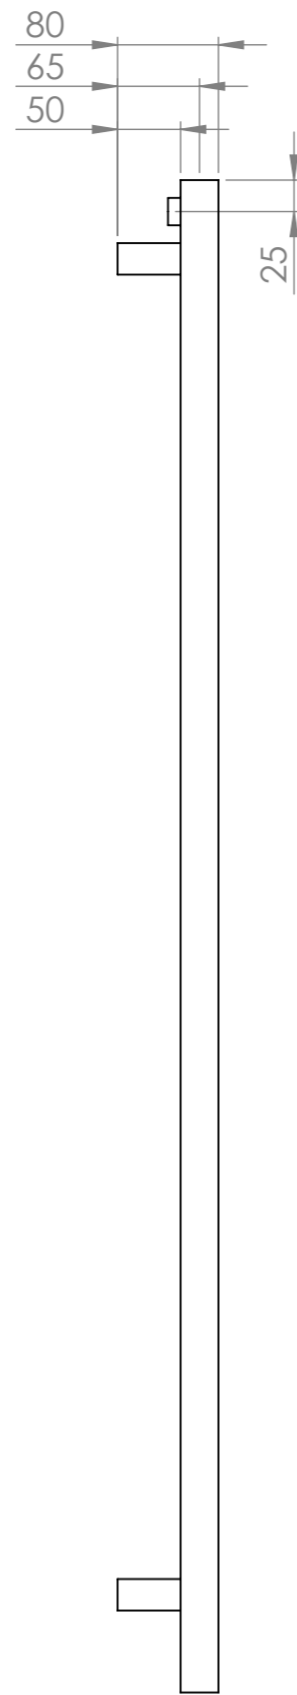

Front View

Side View

Back View

**LUSSO**

Product Name	Vertigo 1200
Product Type	Radiator
Size, mm	1200 x 500 x 80

All dimensions provided in millimeters.