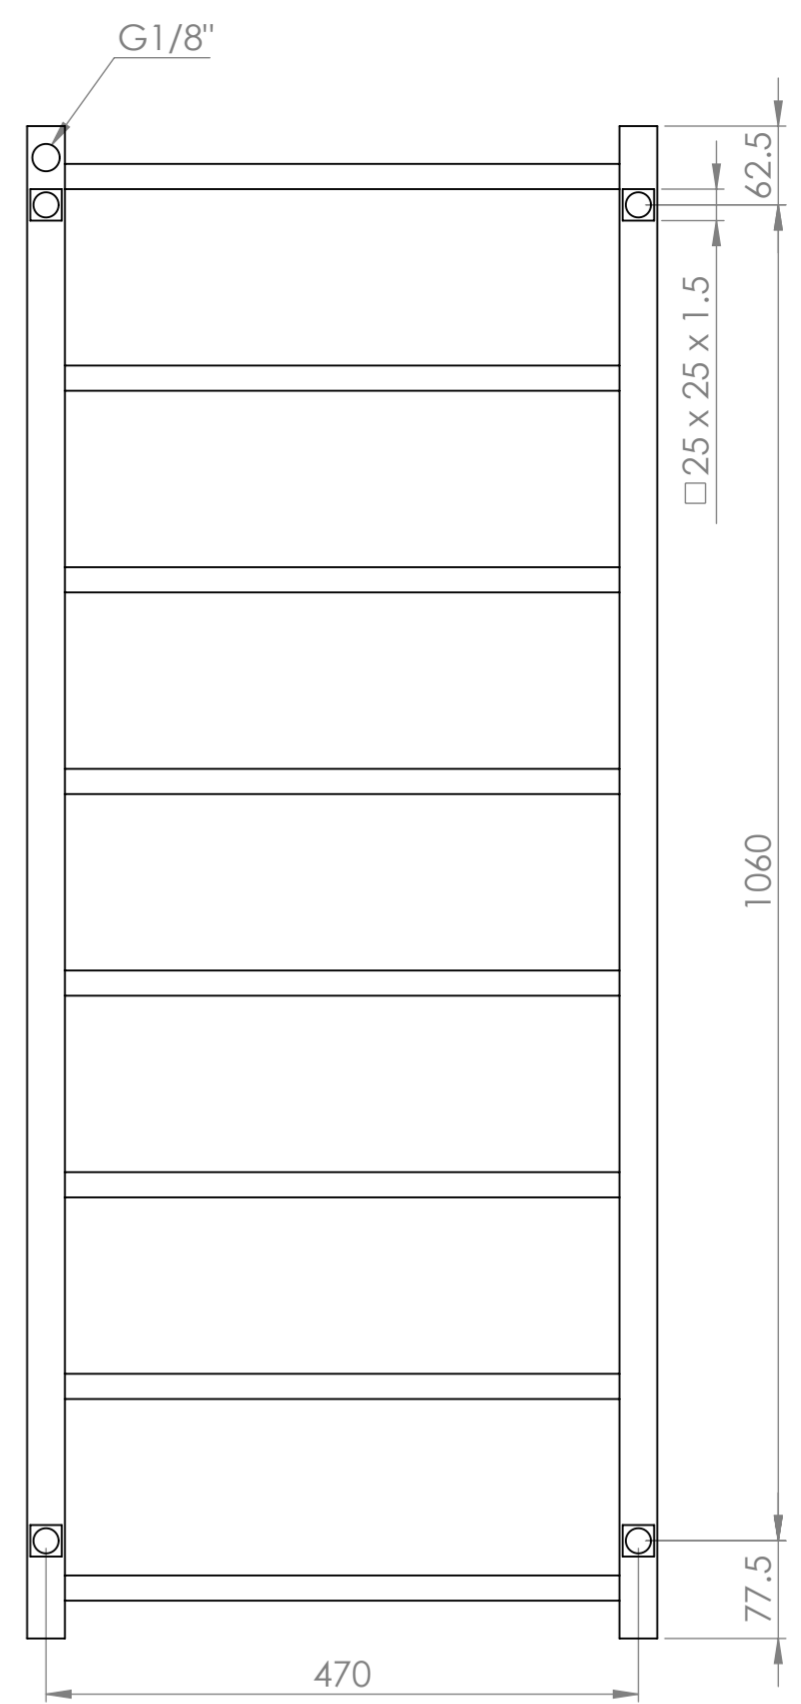

Front View

Side View

Back View

**LUSSO**

Product Name	Vertigo 1200
Product Type	Radiator
Size, mm	1200 x 500 x 80

All dimensions provided in millimeters.