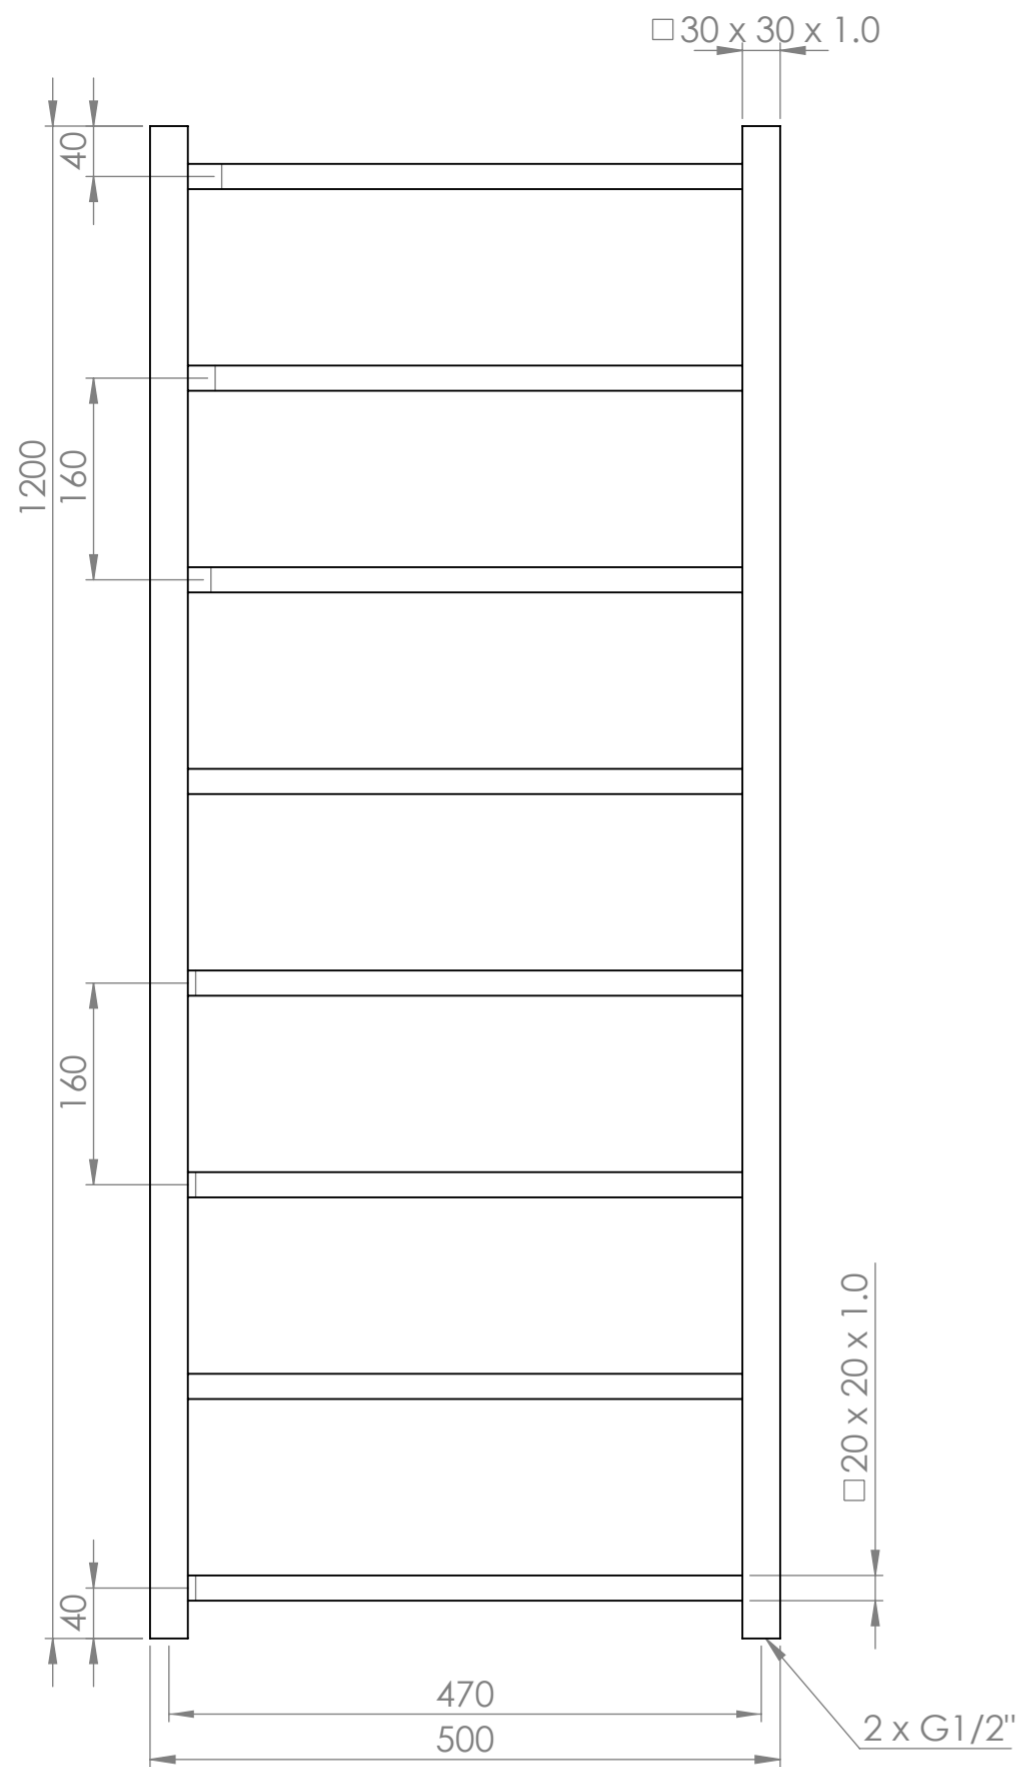

Front View

Side View

Back View

**LUSSO**

Product Name	Vertigo 1200
Product Type	Radiator
Size, mm	1200 x 500 x 80

All dimensions provided in millimeters.