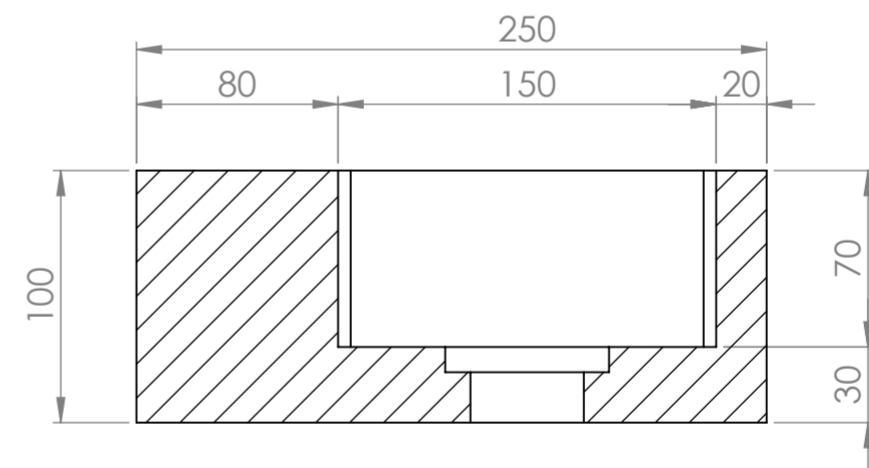

Top View

Back View

Side View - Section View

Waste Cover

LUSO

Product Name	Vasel 300
Material	Travertine Stone
Product Size (mm)	300 x 250 x 100

All dimensions provided in millimeters.