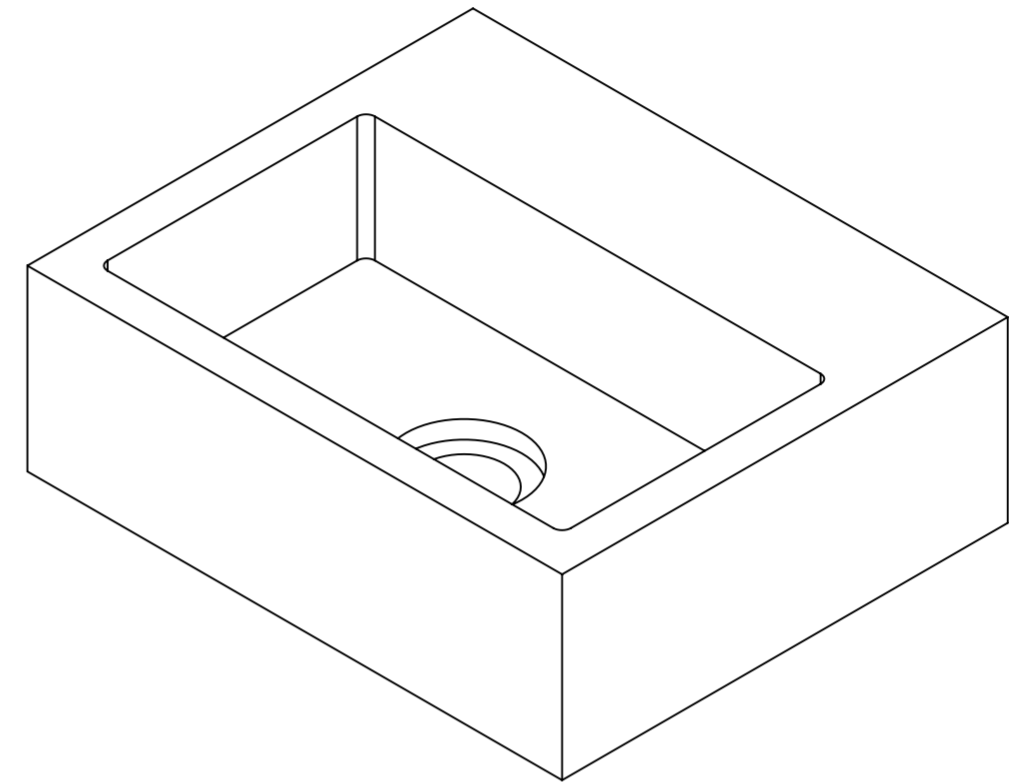

Top View

Back View

Side View - Section View

Waste Cover

LUSO

Product Name	Vasel 300
Material	Travertine Stone
Product Size (mm)	300 x 250 x 100

All dimensions provided in millimeters.