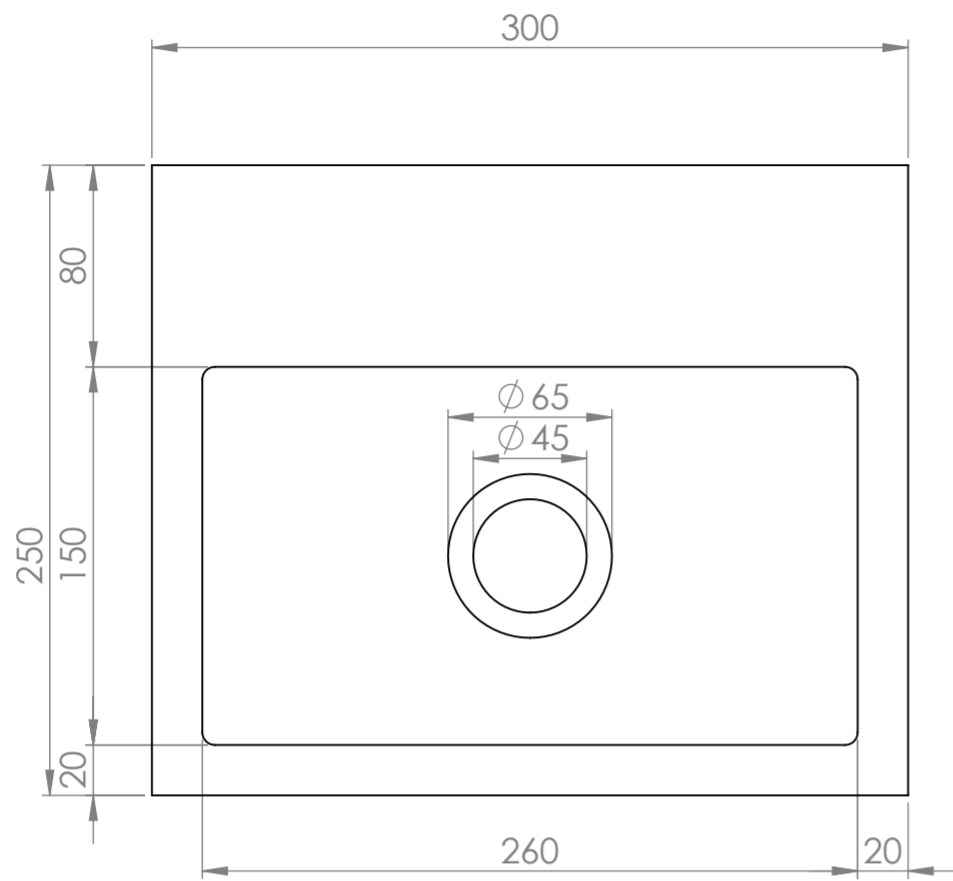

Top View

Back View

Side View - Section View

Waste Cover

LUSO

Product Name	Vasel 300
Material	Travertine Stone
Product Size (mm)	300 x 250 x 100

All dimensions provided in millimeters.