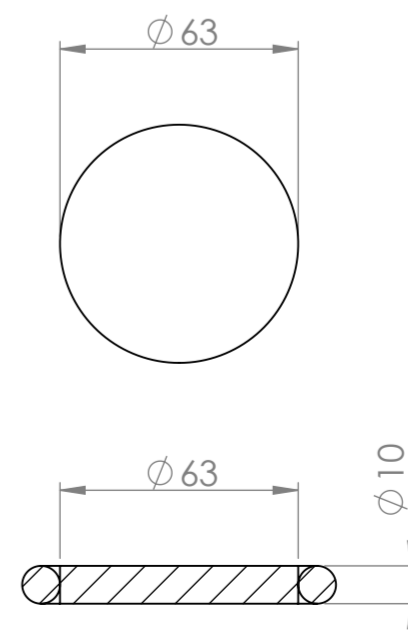

Top View

Back View

Side View - Section View

Waste Cover

LUSO

Product Name	Vasel 300
Material	Travertine Stone
Product Size (mm)	300 x 250 x 100

All dimensions provided in millimeters.