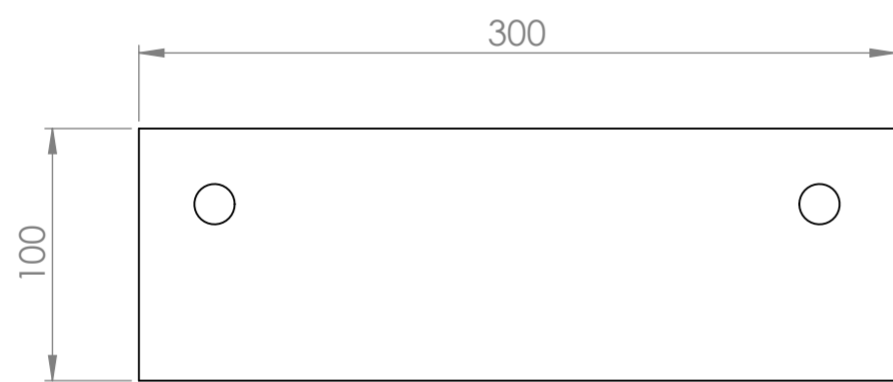

Top View

Back View

Side View - Section View

Waste Cover

LUSO

Product Name	Vasel 300
Material	Travertine Stone
Product Size (mm)	300 x 250 x 100

All dimensions provided in millimeters.