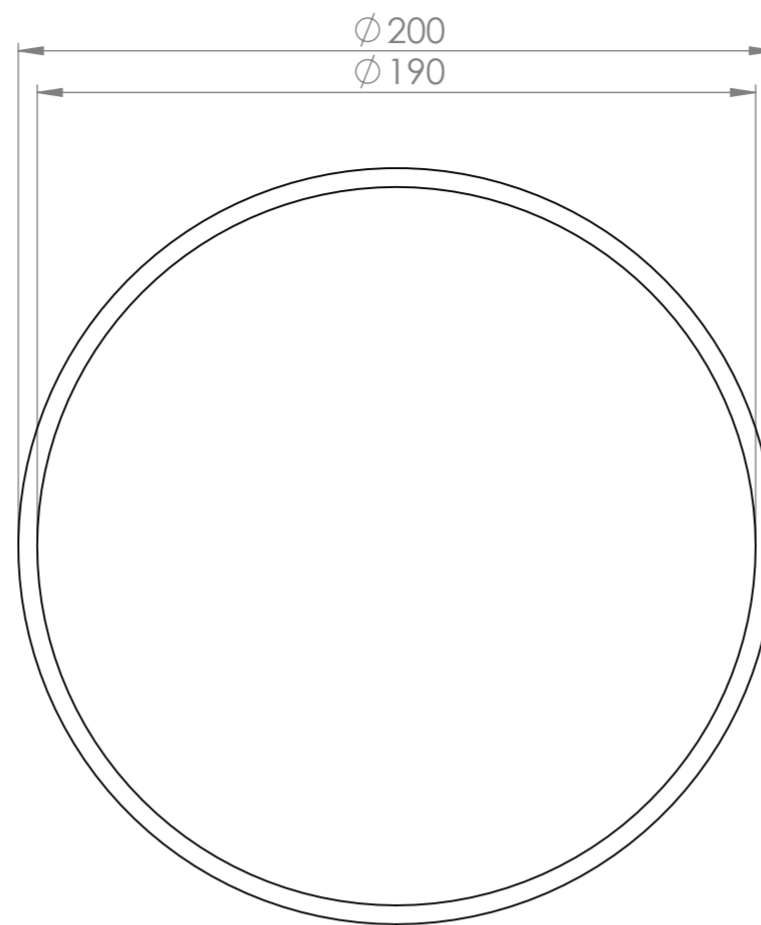

Top View

Front View

LUSSO

Product Name	Cliche Bin
Material	Marble
Product Size (mm)	200 x 250

All dimensions provided in millimeters.