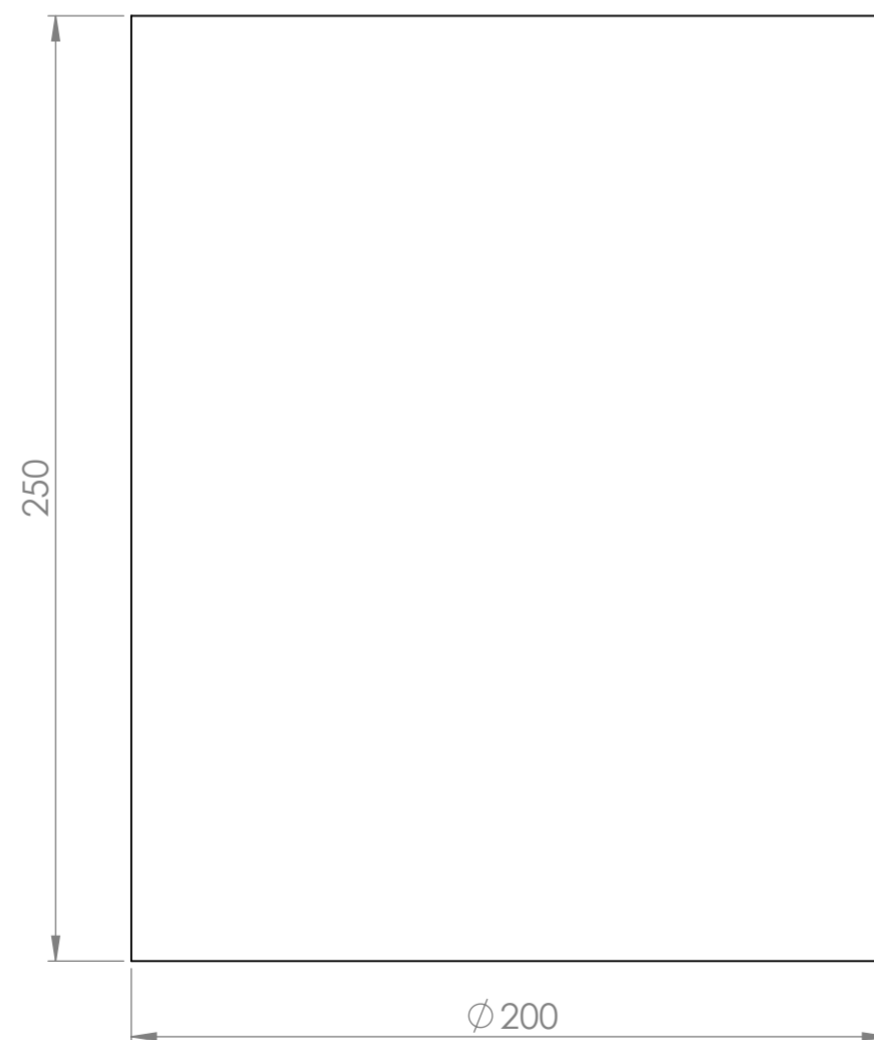

Top View

Front View

LUSSO

Product Name	Cliche Bin
Material	Marble
Product Size (mm)	200 x 250

All dimensions provided in millimeters.