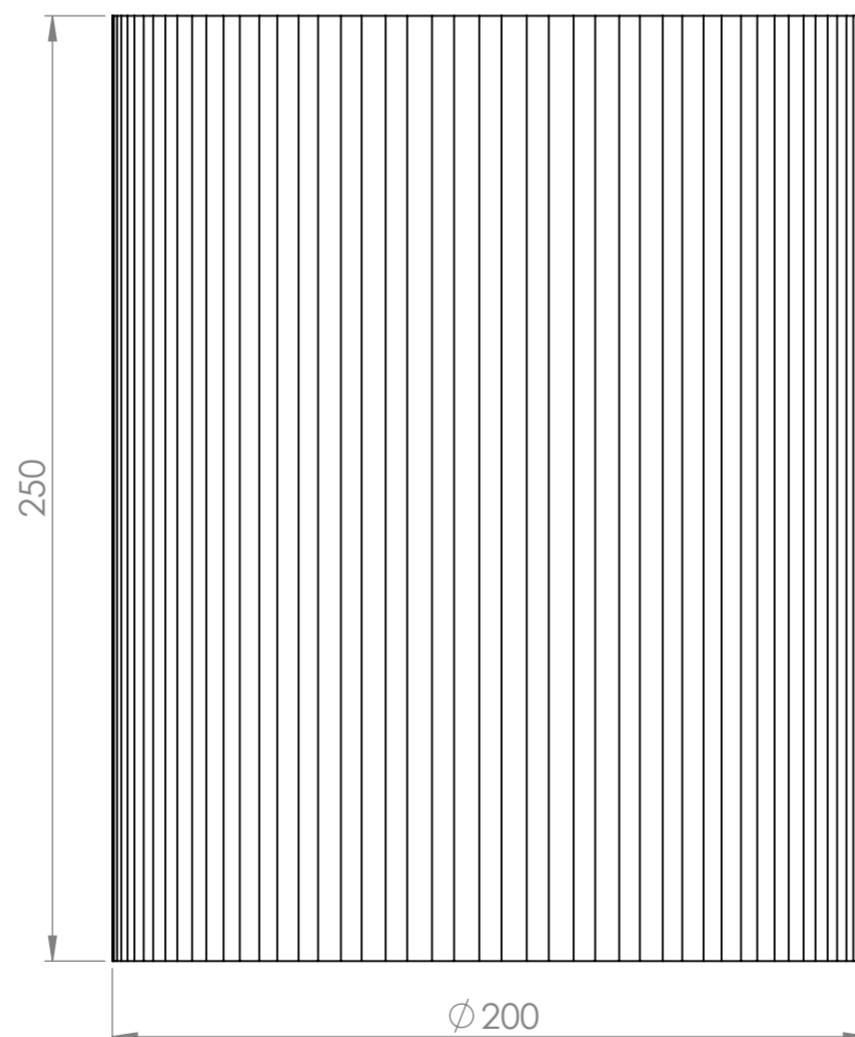

Top View

Front View

**LUSO**

Product Name	Bijoux Fluted Bin
Material	Marble
Product Size (mm)	200 x 250

*All dimensions provided in millimeters.*