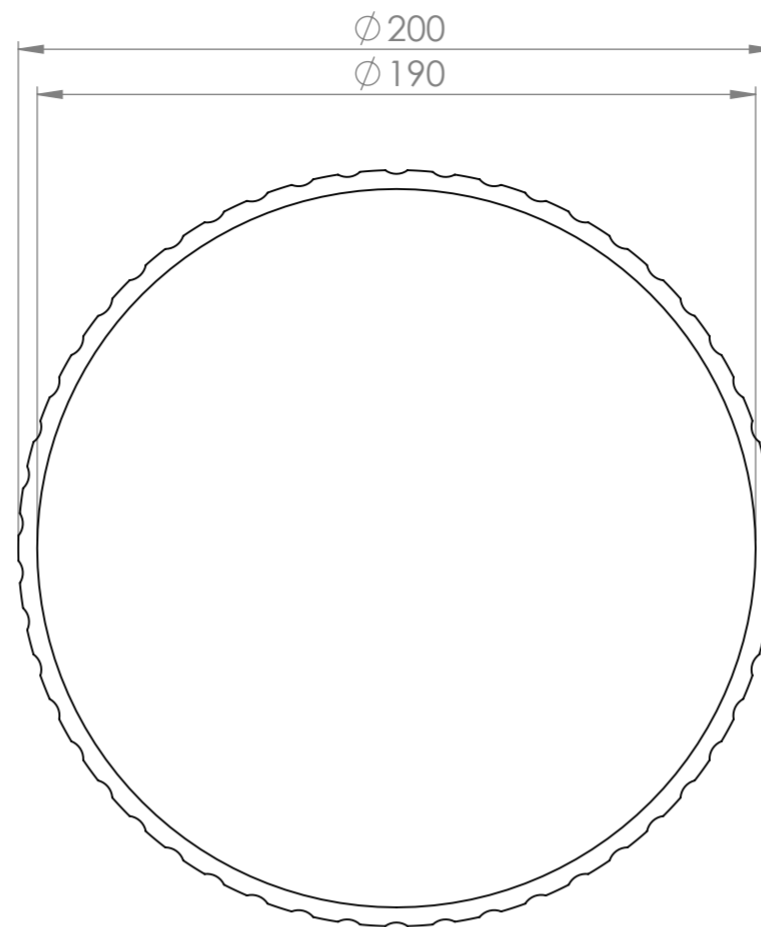

Top View

Front View

**LUSO**

Product Name	Bijoux Fluted Bin
Material	Marble
Product Size (mm)	200 x 250

*All dimensions provided in millimeters.*