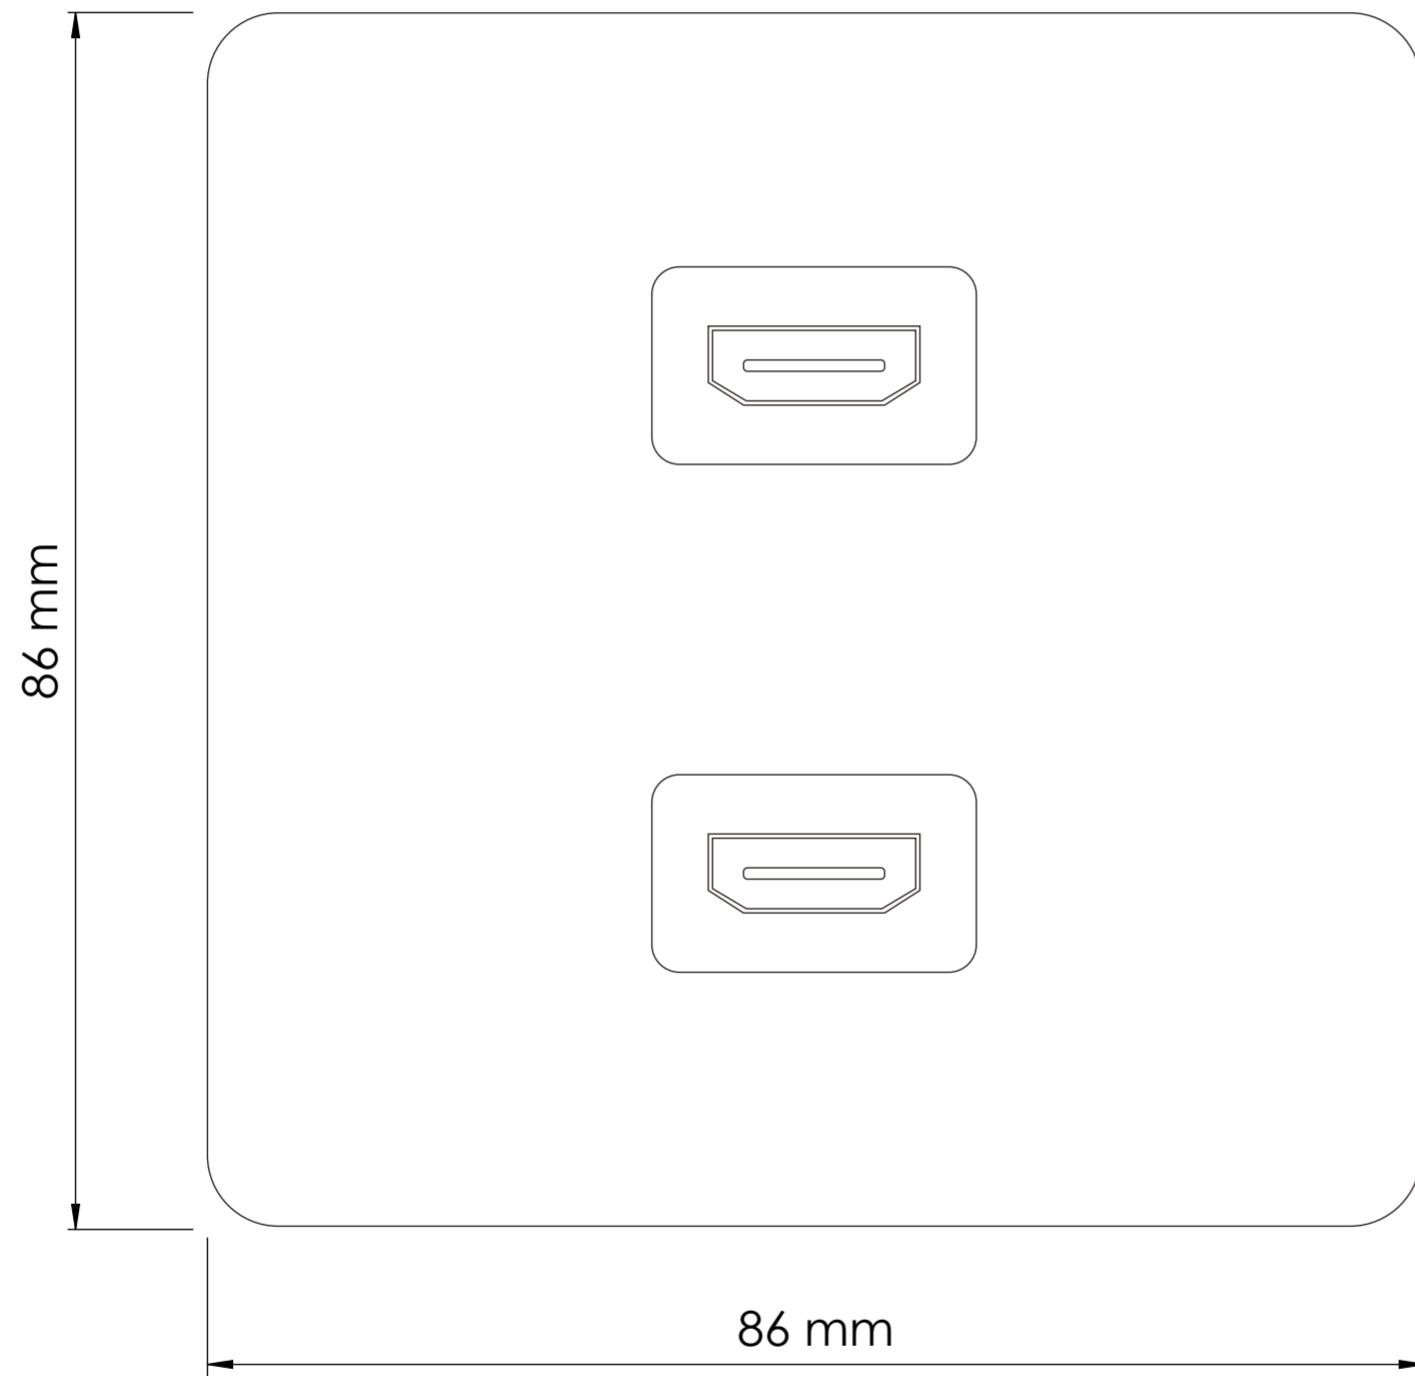

Front View

Side View

**LUSSO**

Product Name

Double HDMI Socket

All dimensions provided in millimeters.