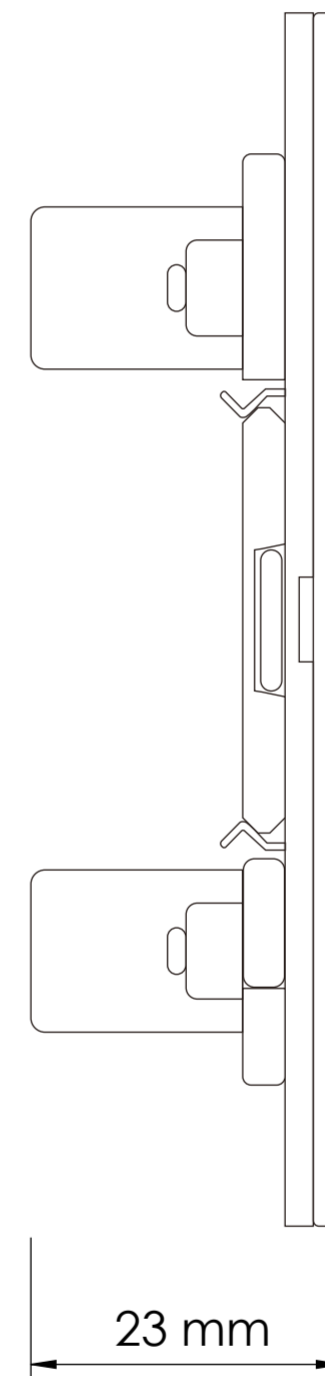

Front View

Side View

**LUSSO**

Product Name

Double HDMI Socket

All dimensions provided in millimeters.