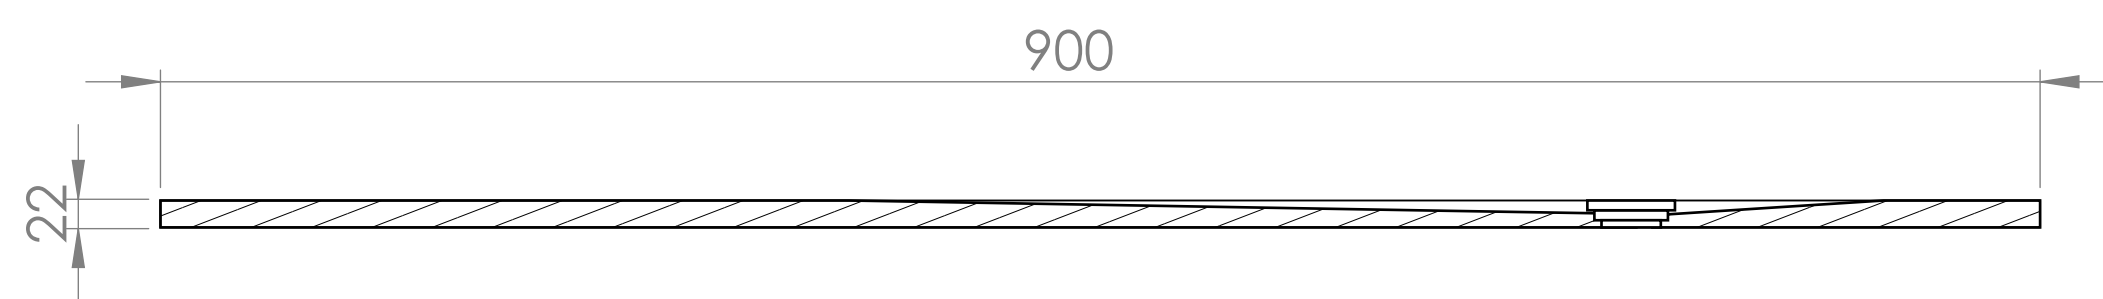

Shower Tray - Top View

Waste Kit - Top View

Section View A-A

Waste Kit - Front View

LUSO

Product Name

Wet Room Walk In Shower
Tray Kit Linear Drain

Size, mm

900 x 900 x 22

All dimensions provided in mm.