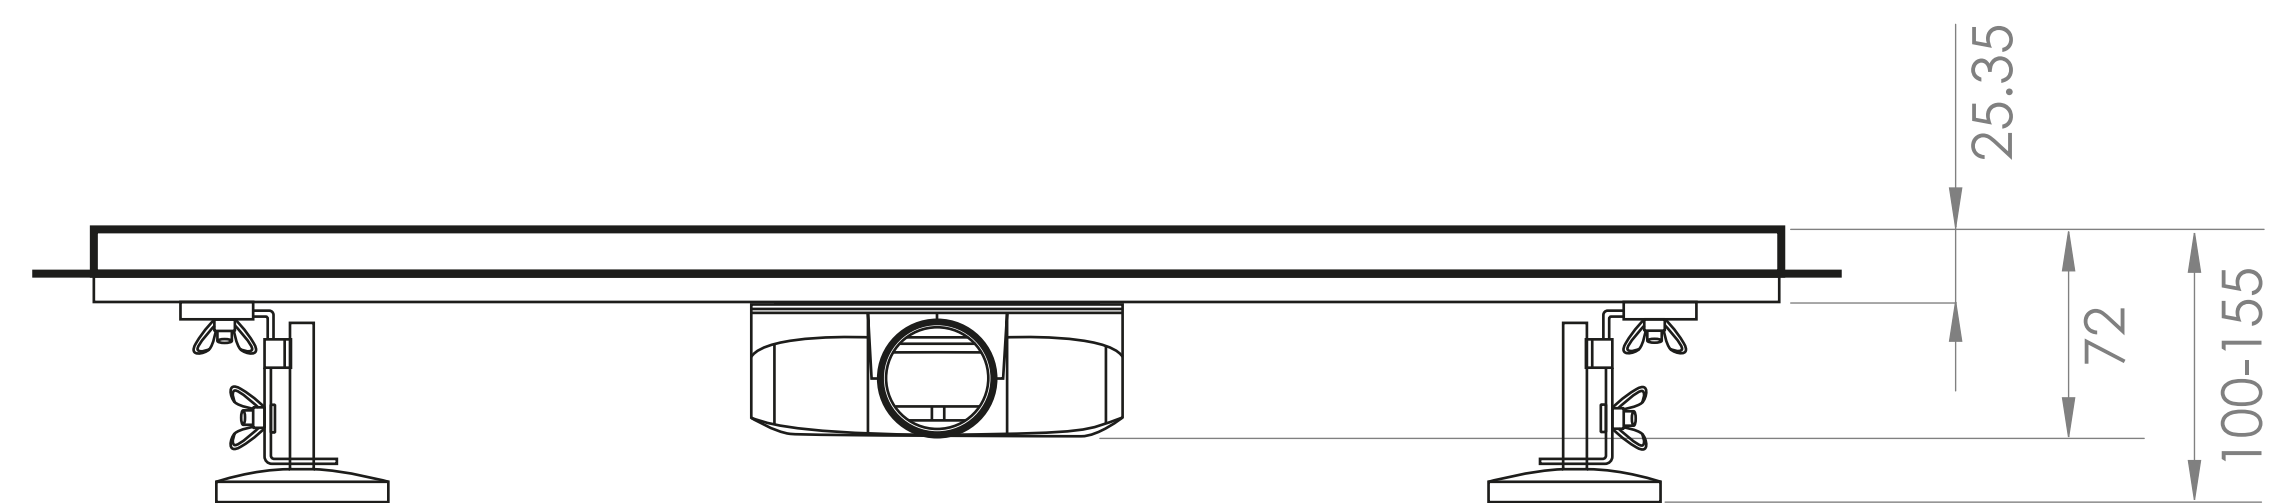

Shower Tray - Top View

Waste Kit - Top View

Section View A-A

Waste Kit - Front View

LUSO

Product Name

Wet Room Walk In Shower
Tray Kit Linear Drain

Size, mm

900 x 900 x 22

All dimensions provided in mm.