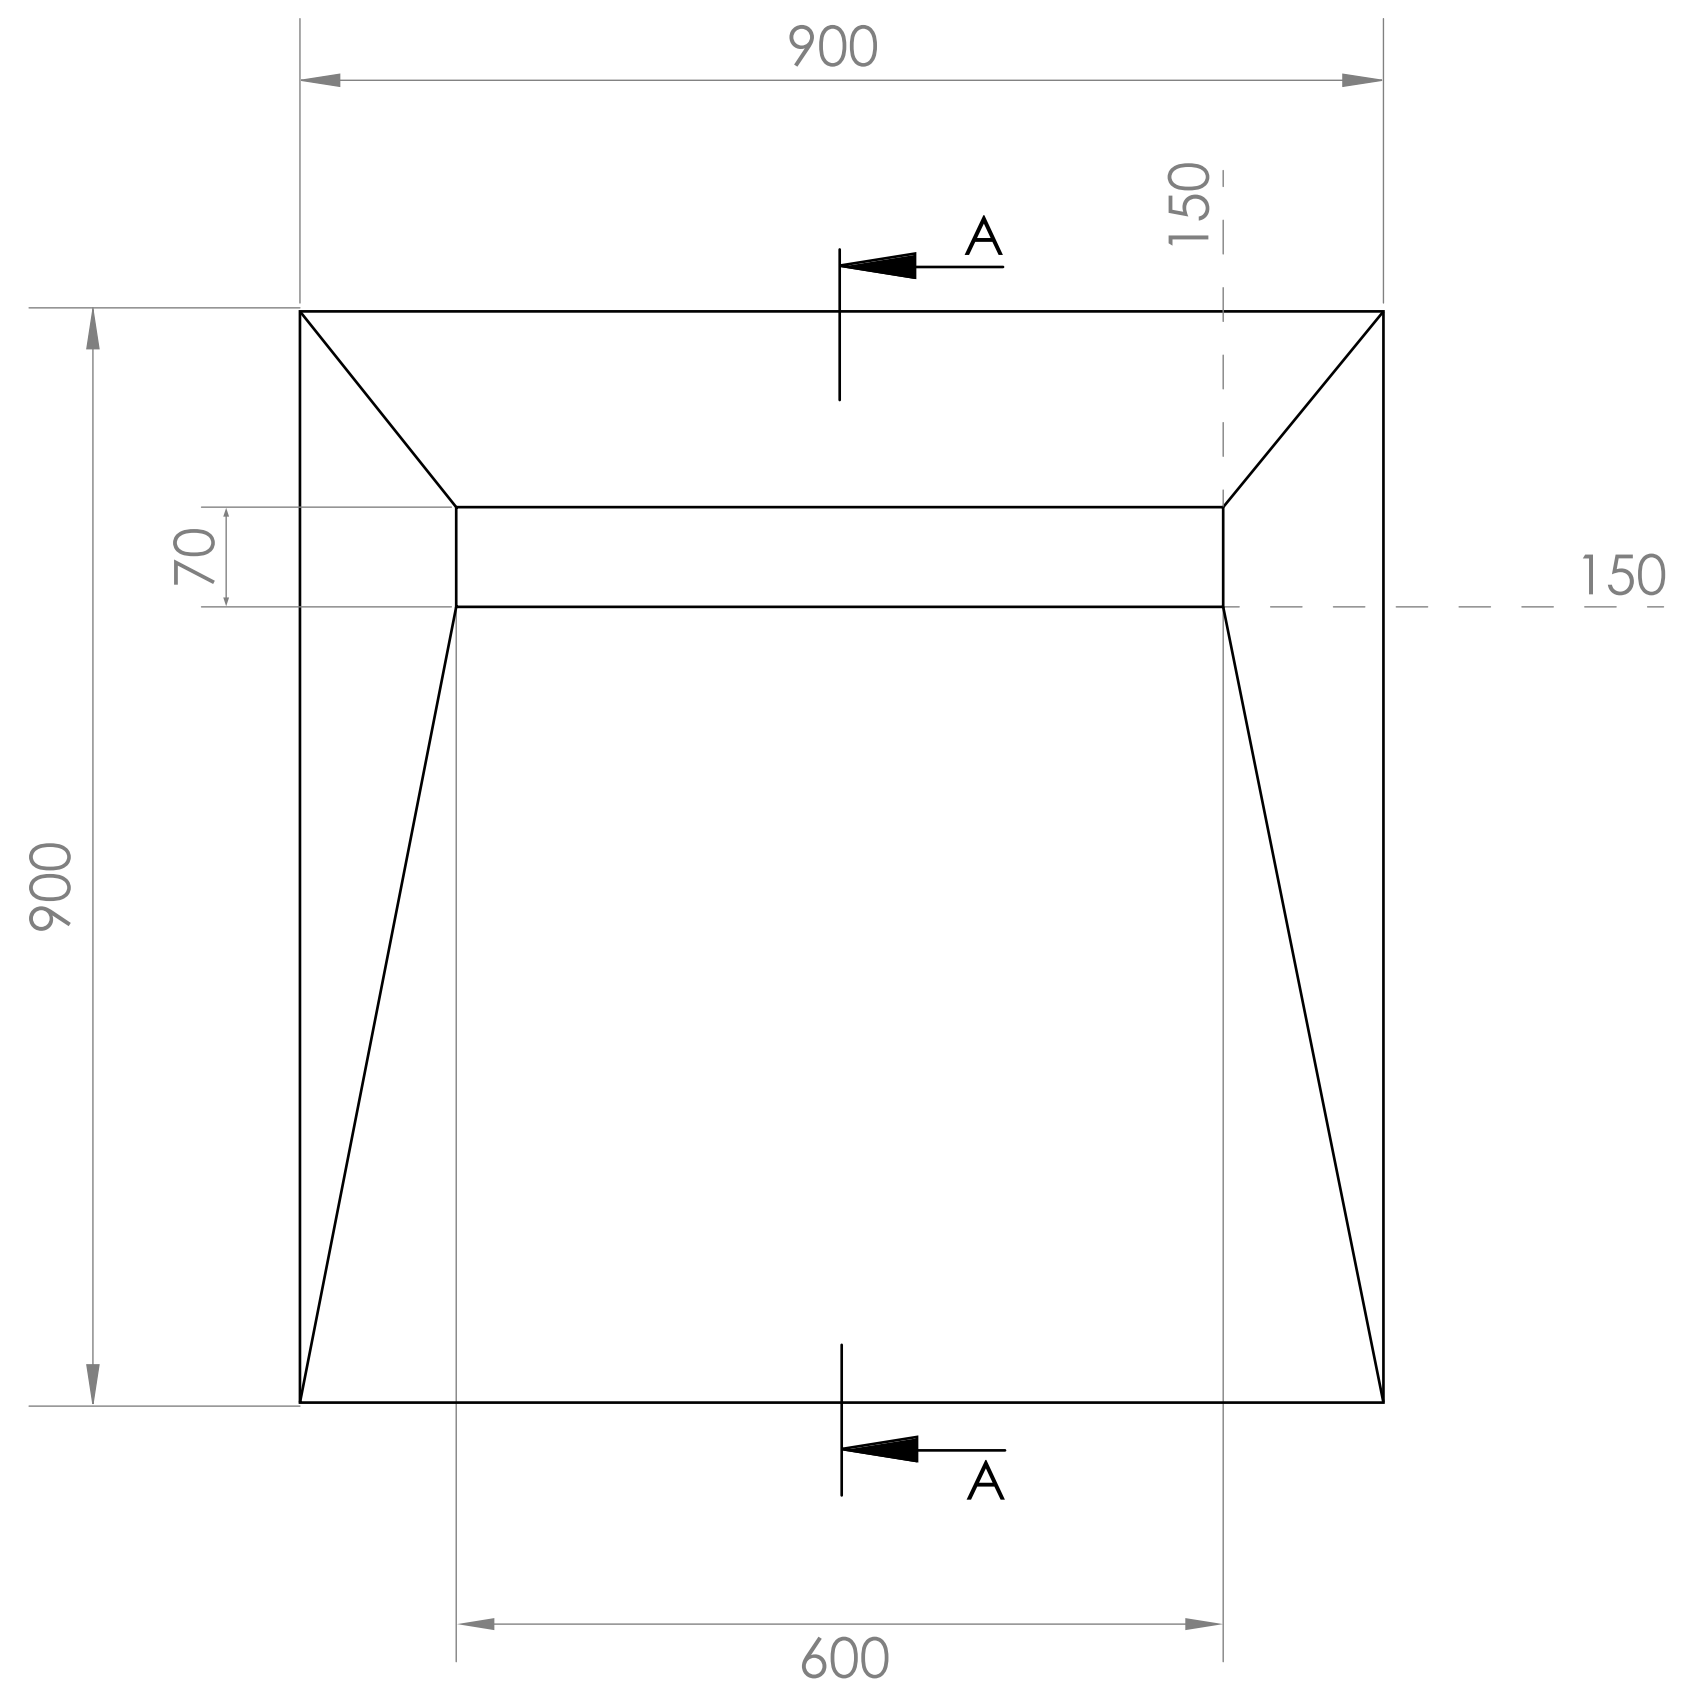

Shower Tray - Top View

Waste Kit - Top View

Section View A-A

Waste Kit - Front View

LUSO

Product Name

Wet Room Walk In Shower
Tray Kit Linear Drain

Size, mm

900 x 900 x 22

All dimensions provided in mm.