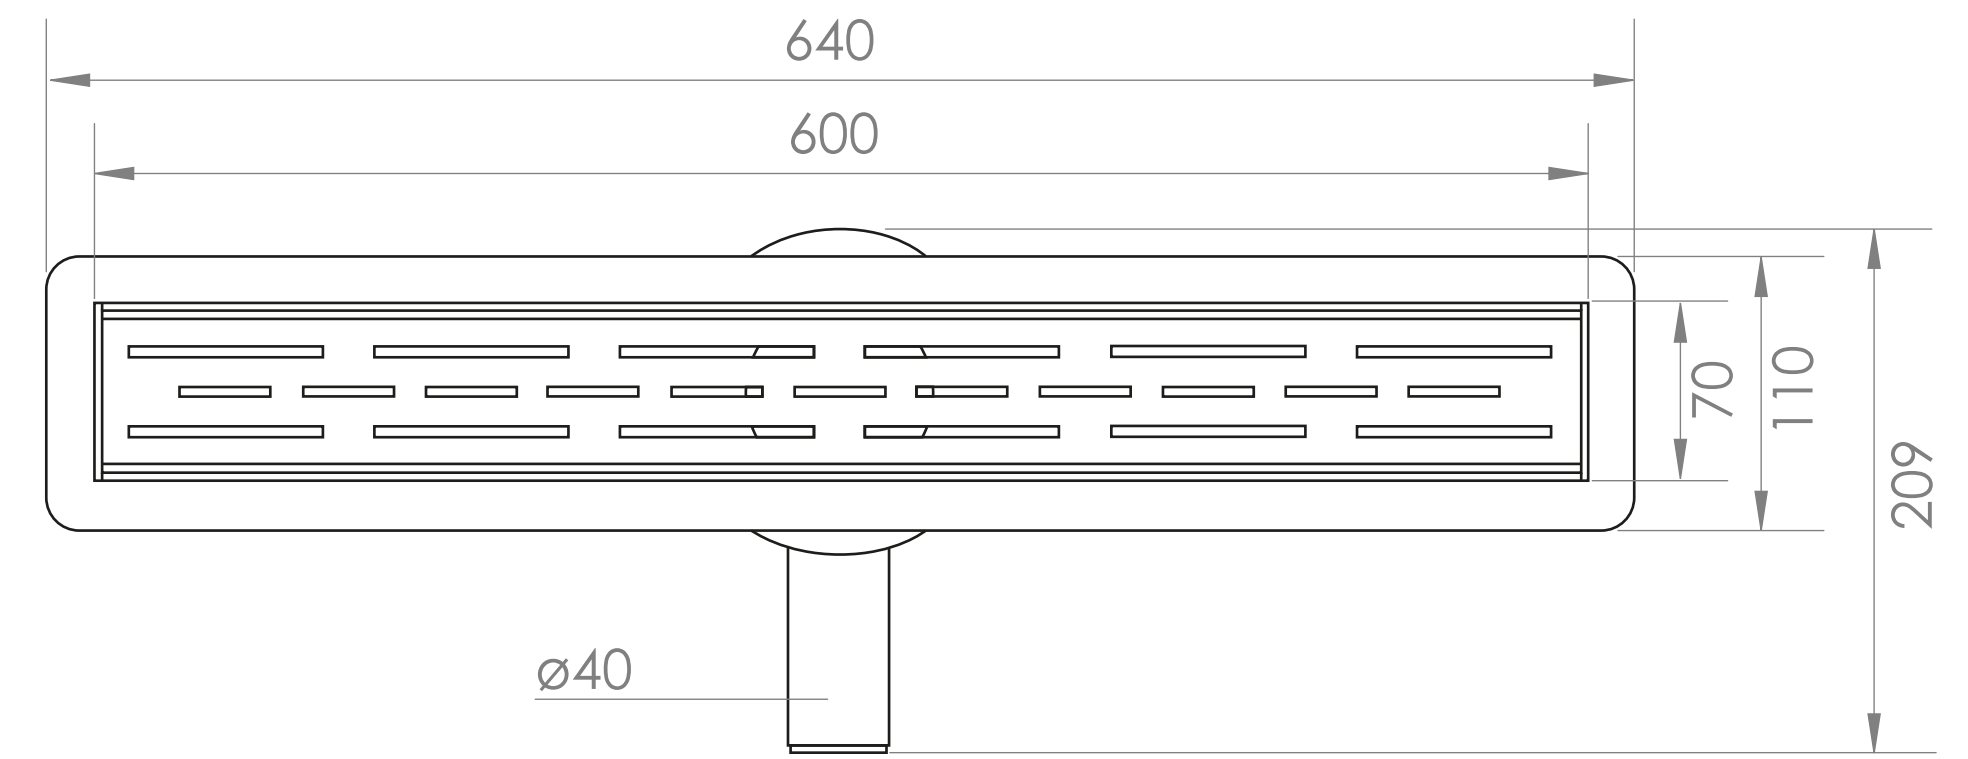

Shower Tray - Top View

Waste Kit - Top View

Section View A-A

Waste Kit - Front View

LUSO

Product Name

Wet Room Walk In Shower
Tray Kit Linear Drain

Size, mm

900 x 900 x 22

All dimensions provided in mm.