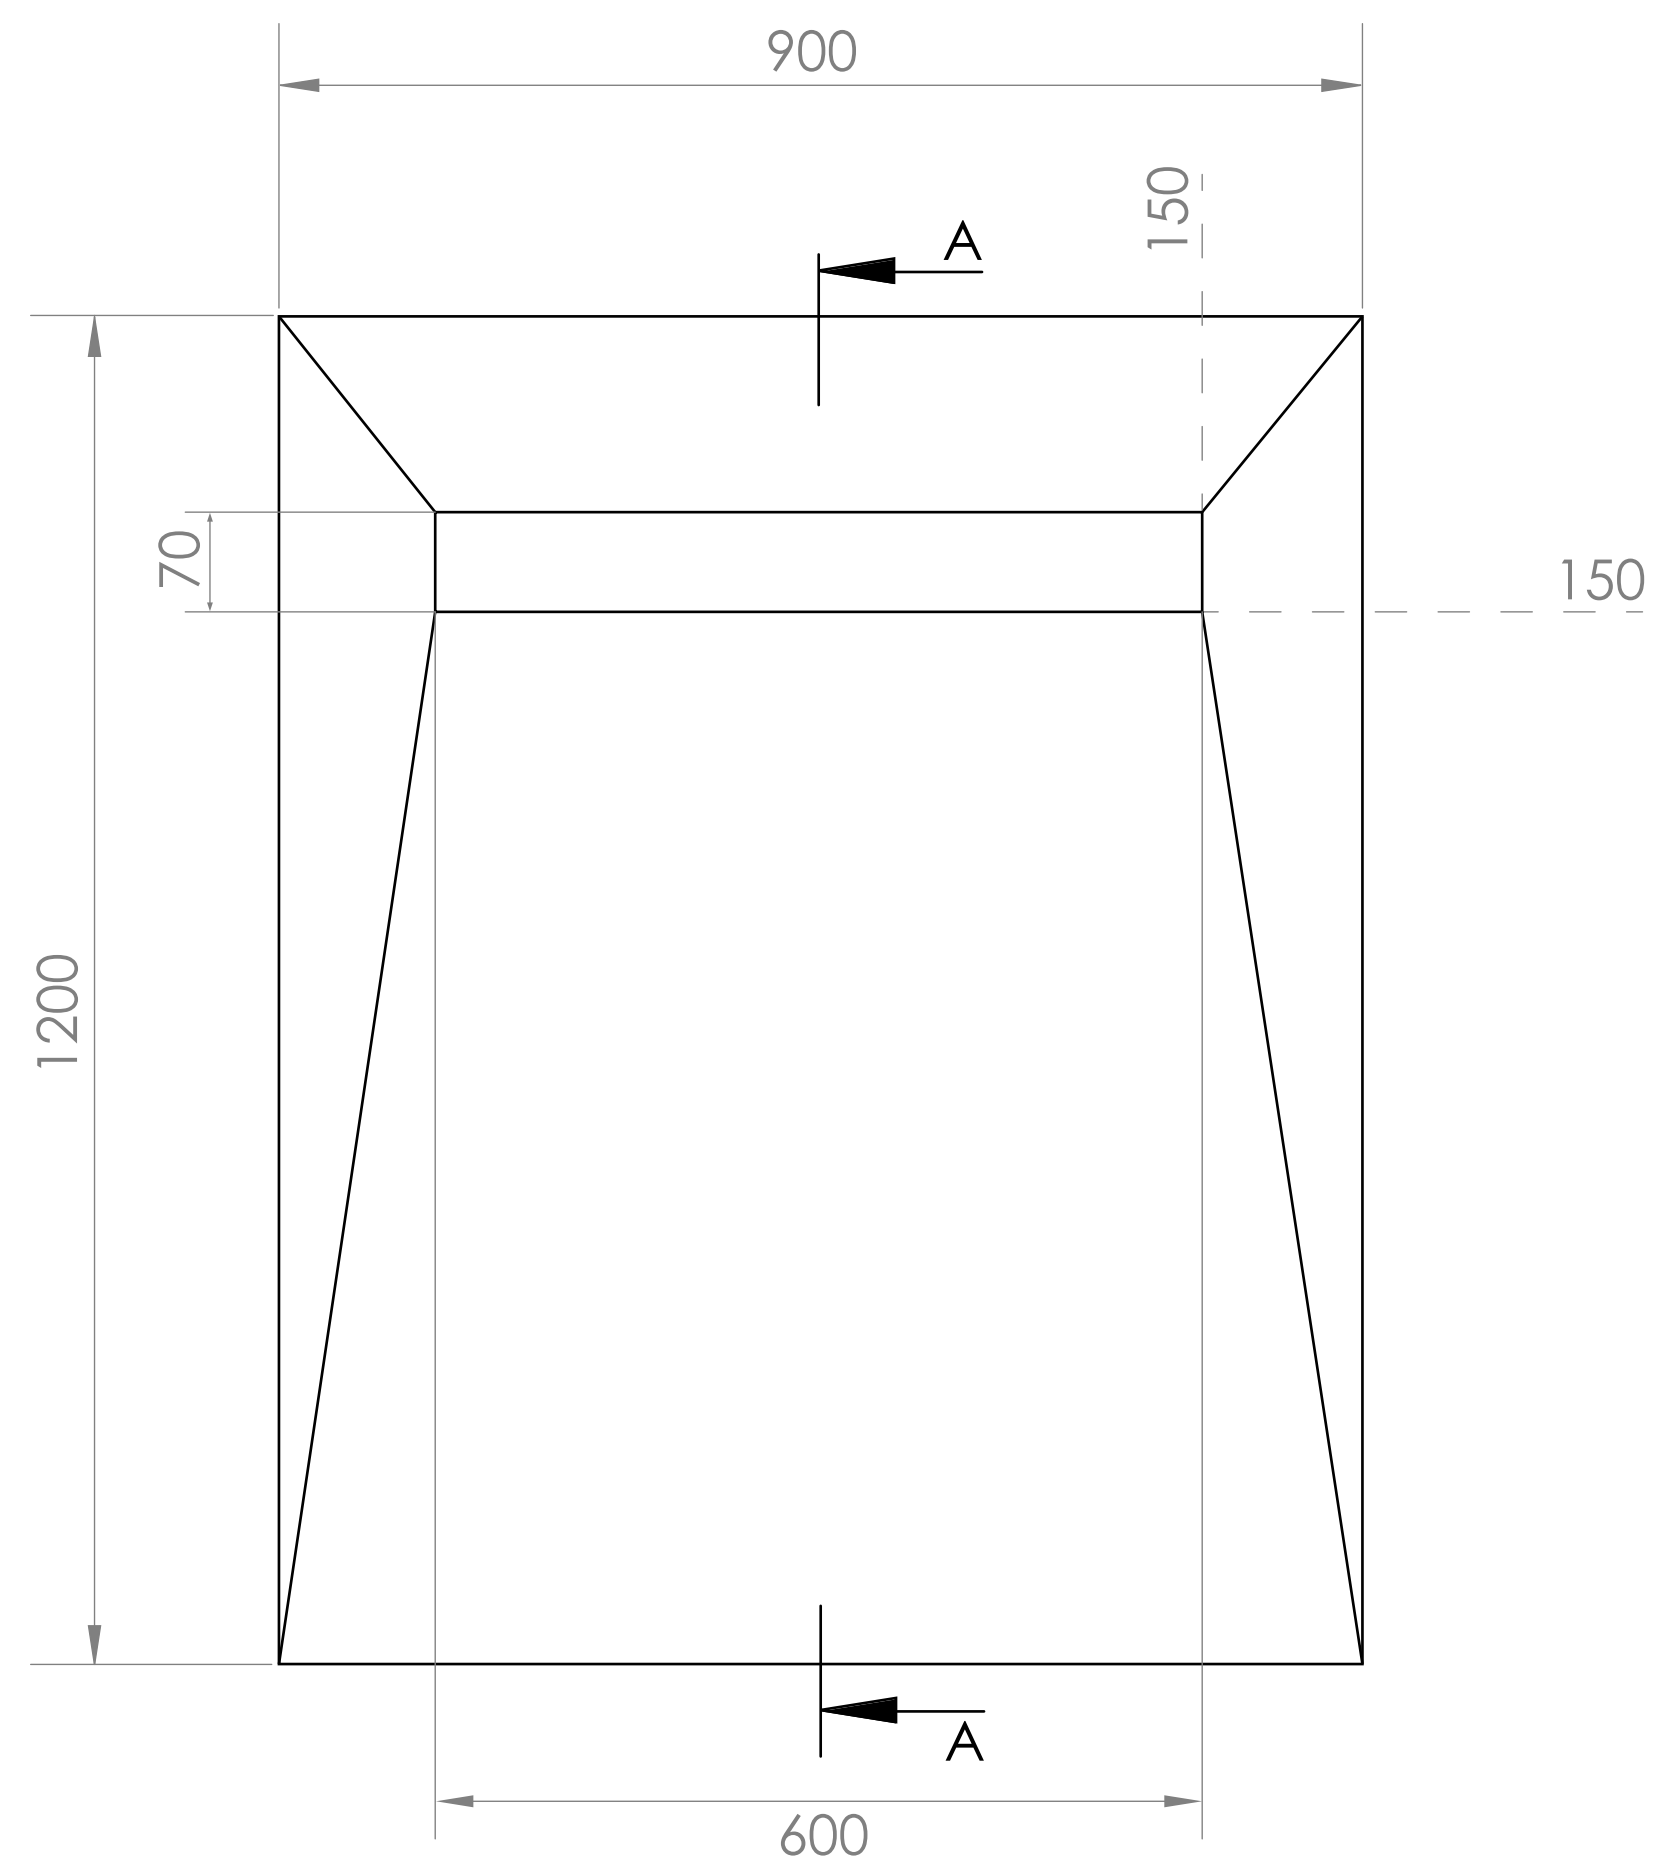

Shower Tray - Top View

Waste Kit - Top View

Section View A-A

Waste Kit - Front View

LUSO

Product Name

Wet Room Walk In Shower
Tray Kit Linear Drain

Size, mm

1200 x 900 x 22

All dimensions provided in mm.