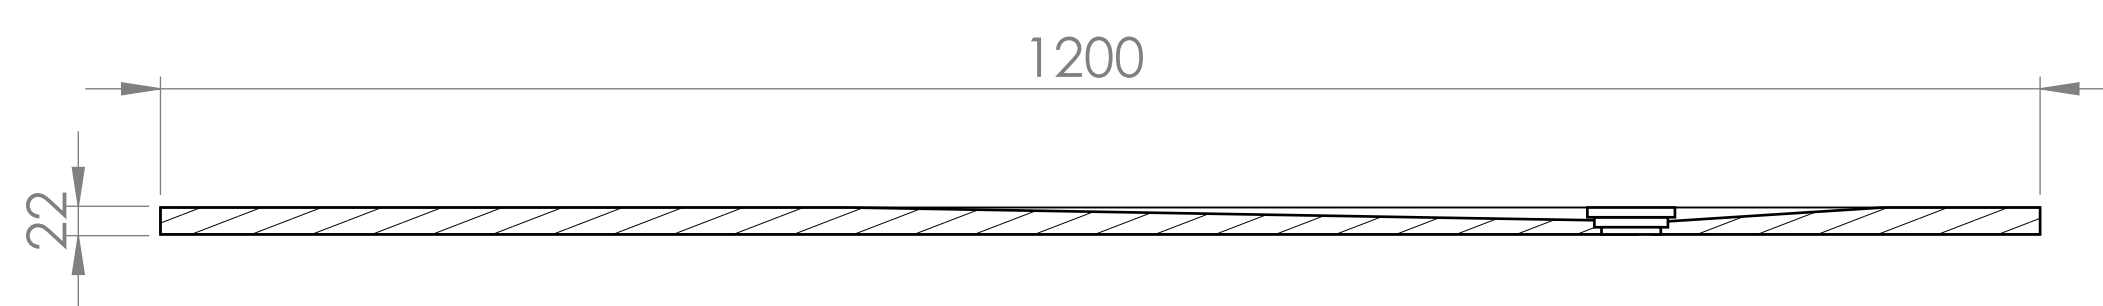

Shower Tray - Top View

Waste Kit - Top View

Section View A-A

Waste Kit - Front View

LUSO

Product Name

Wet Room Walk In Shower
Tray Kit Linear Drain

Size, mm

1200 x 900 x 22

All dimensions provided in mm.