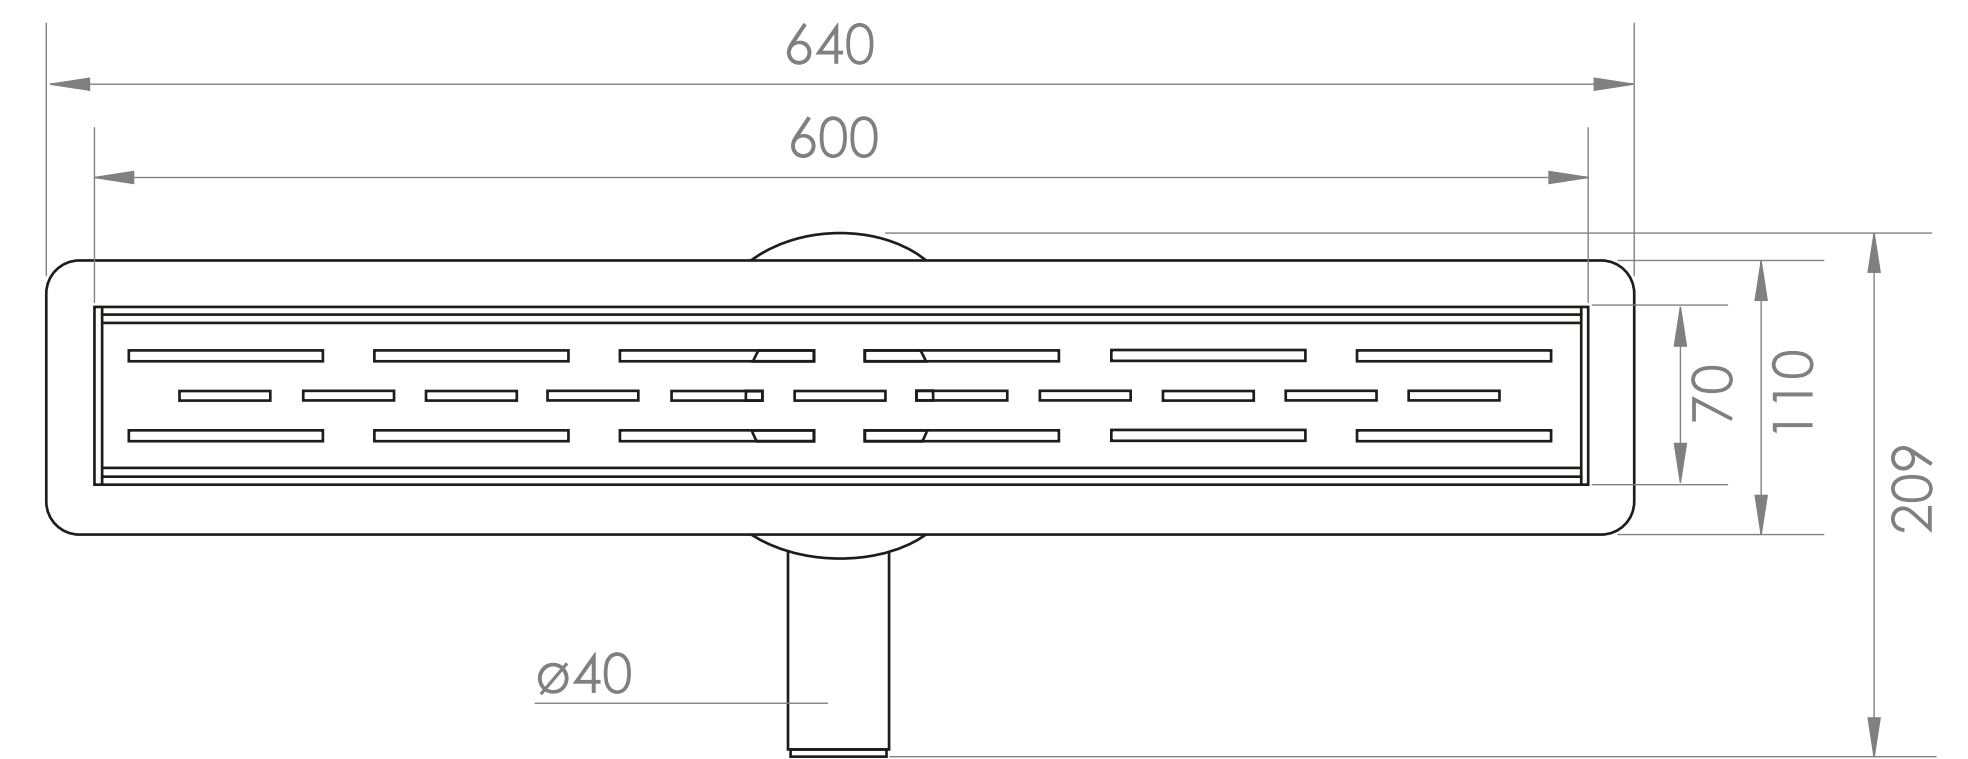

Shower Tray - Top View

Waste Kit - Top View

Section View A-A

Waste Kit - Front View

LUSO

Product Name

Wet Room Walk In Shower
Tray Kit Linear Drain

Size, mm

1200 x 900 x 22

All dimensions provided in mm.