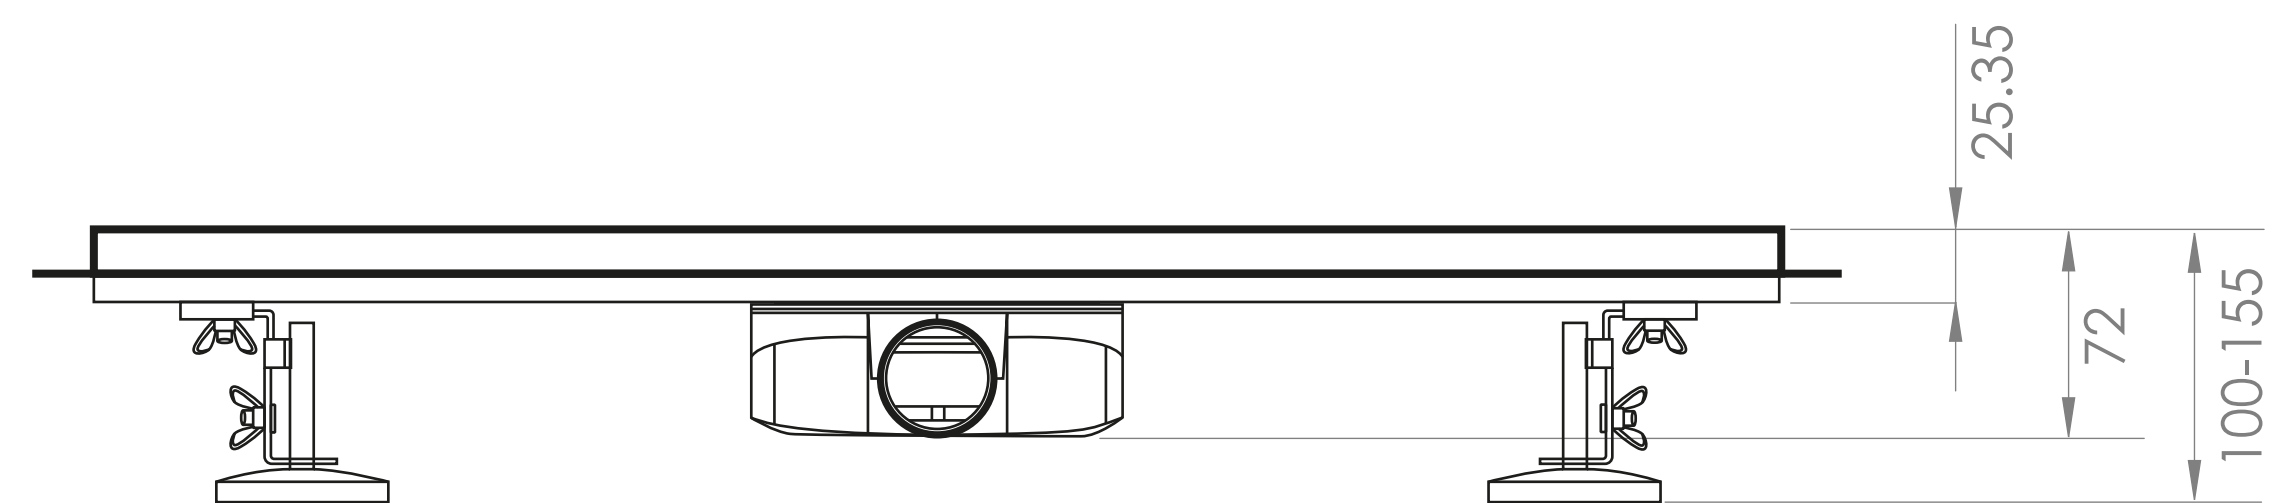

Shower Tray - Top View

Waste Kit - Top View

Section View A-A

Waste Kit - Front View

LUSO

Product Name

Wet Room Walk In Shower
Tray Kit Linear Drain

Size, mm

1200 x 900 x 22

All dimensions provided in mm.